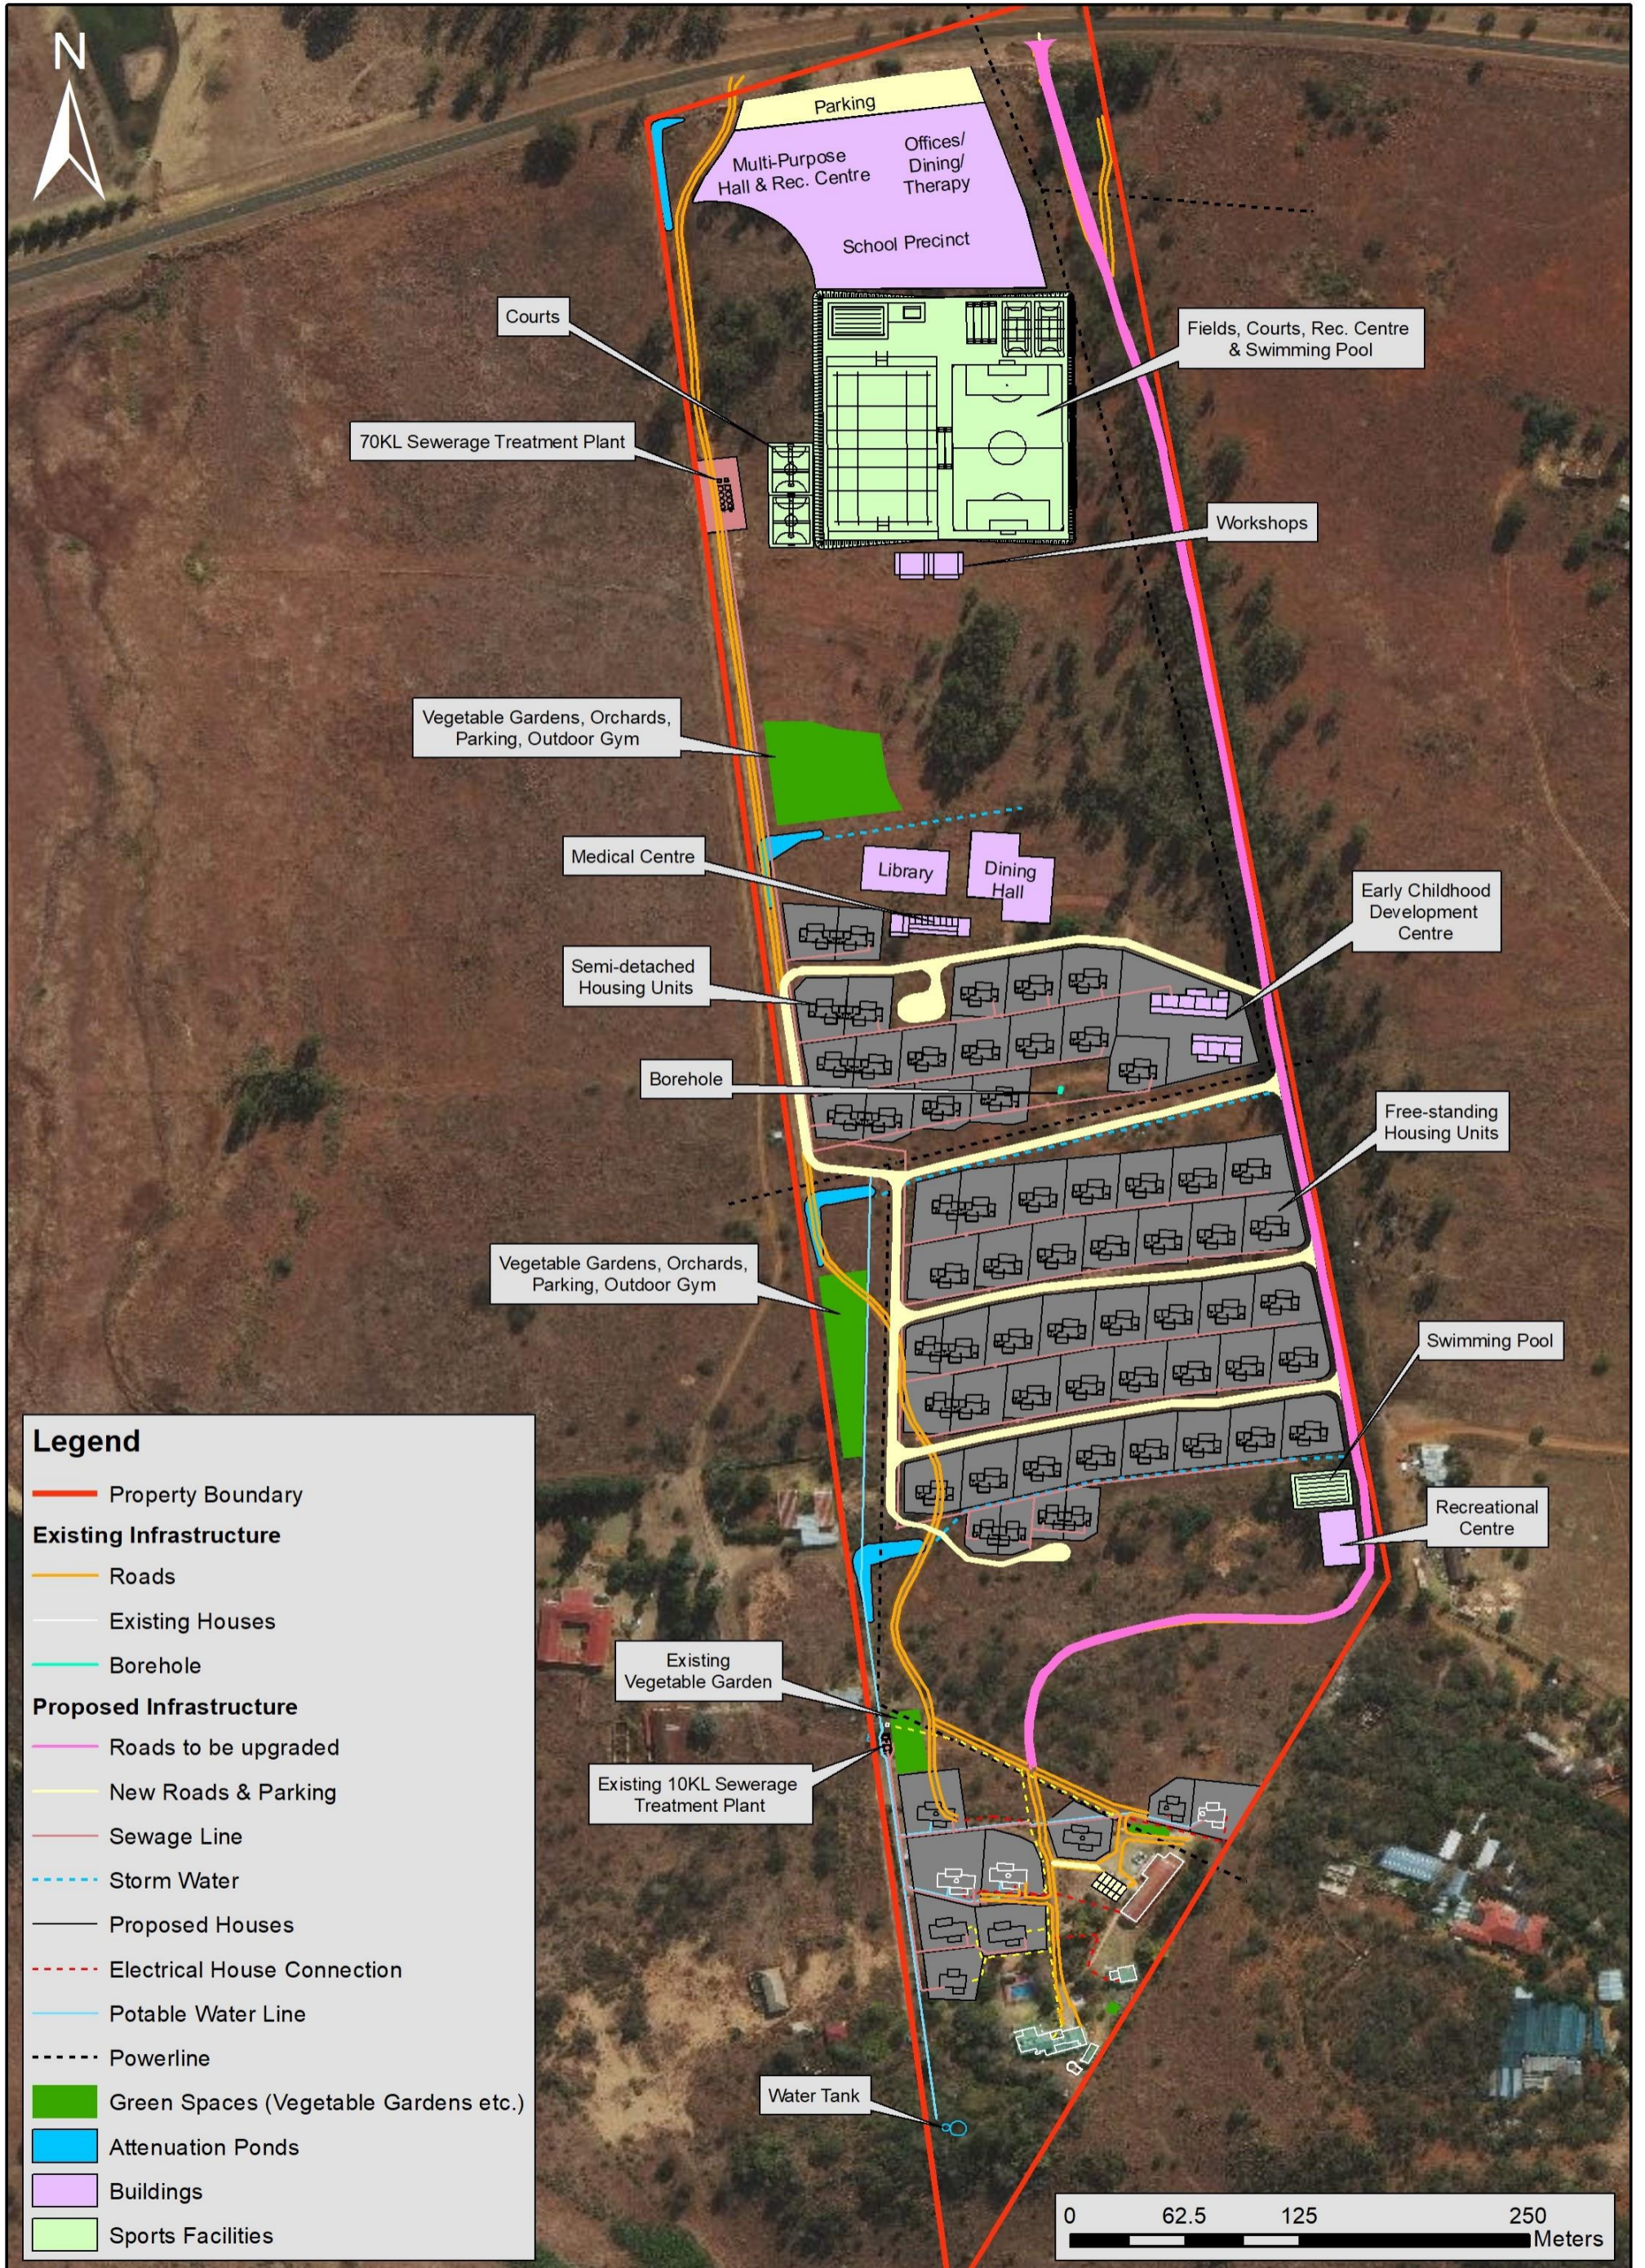

## **APPENDIX A: SITE PLANS**

Appendix A1: Locality Map	1
Appendix A2: Site Plans	3
Appendix A3: Site Sensitivity Map	4
Appendix A4: NFEPA Map	5
Appendix A5: Gauteng C-Plan Map	6

**TITLE:**

---

**Hope Village Locailty Map**

---

- Hope Village Property
- Neighbours
- Roads
- 5m Contour Lines

---

**Wind direction: Meteoblue (2018)**

**Drawn by: Michael Johnson**

# Appendix A2: Site Plans

# Appendix A3: Site Sensitivity Map