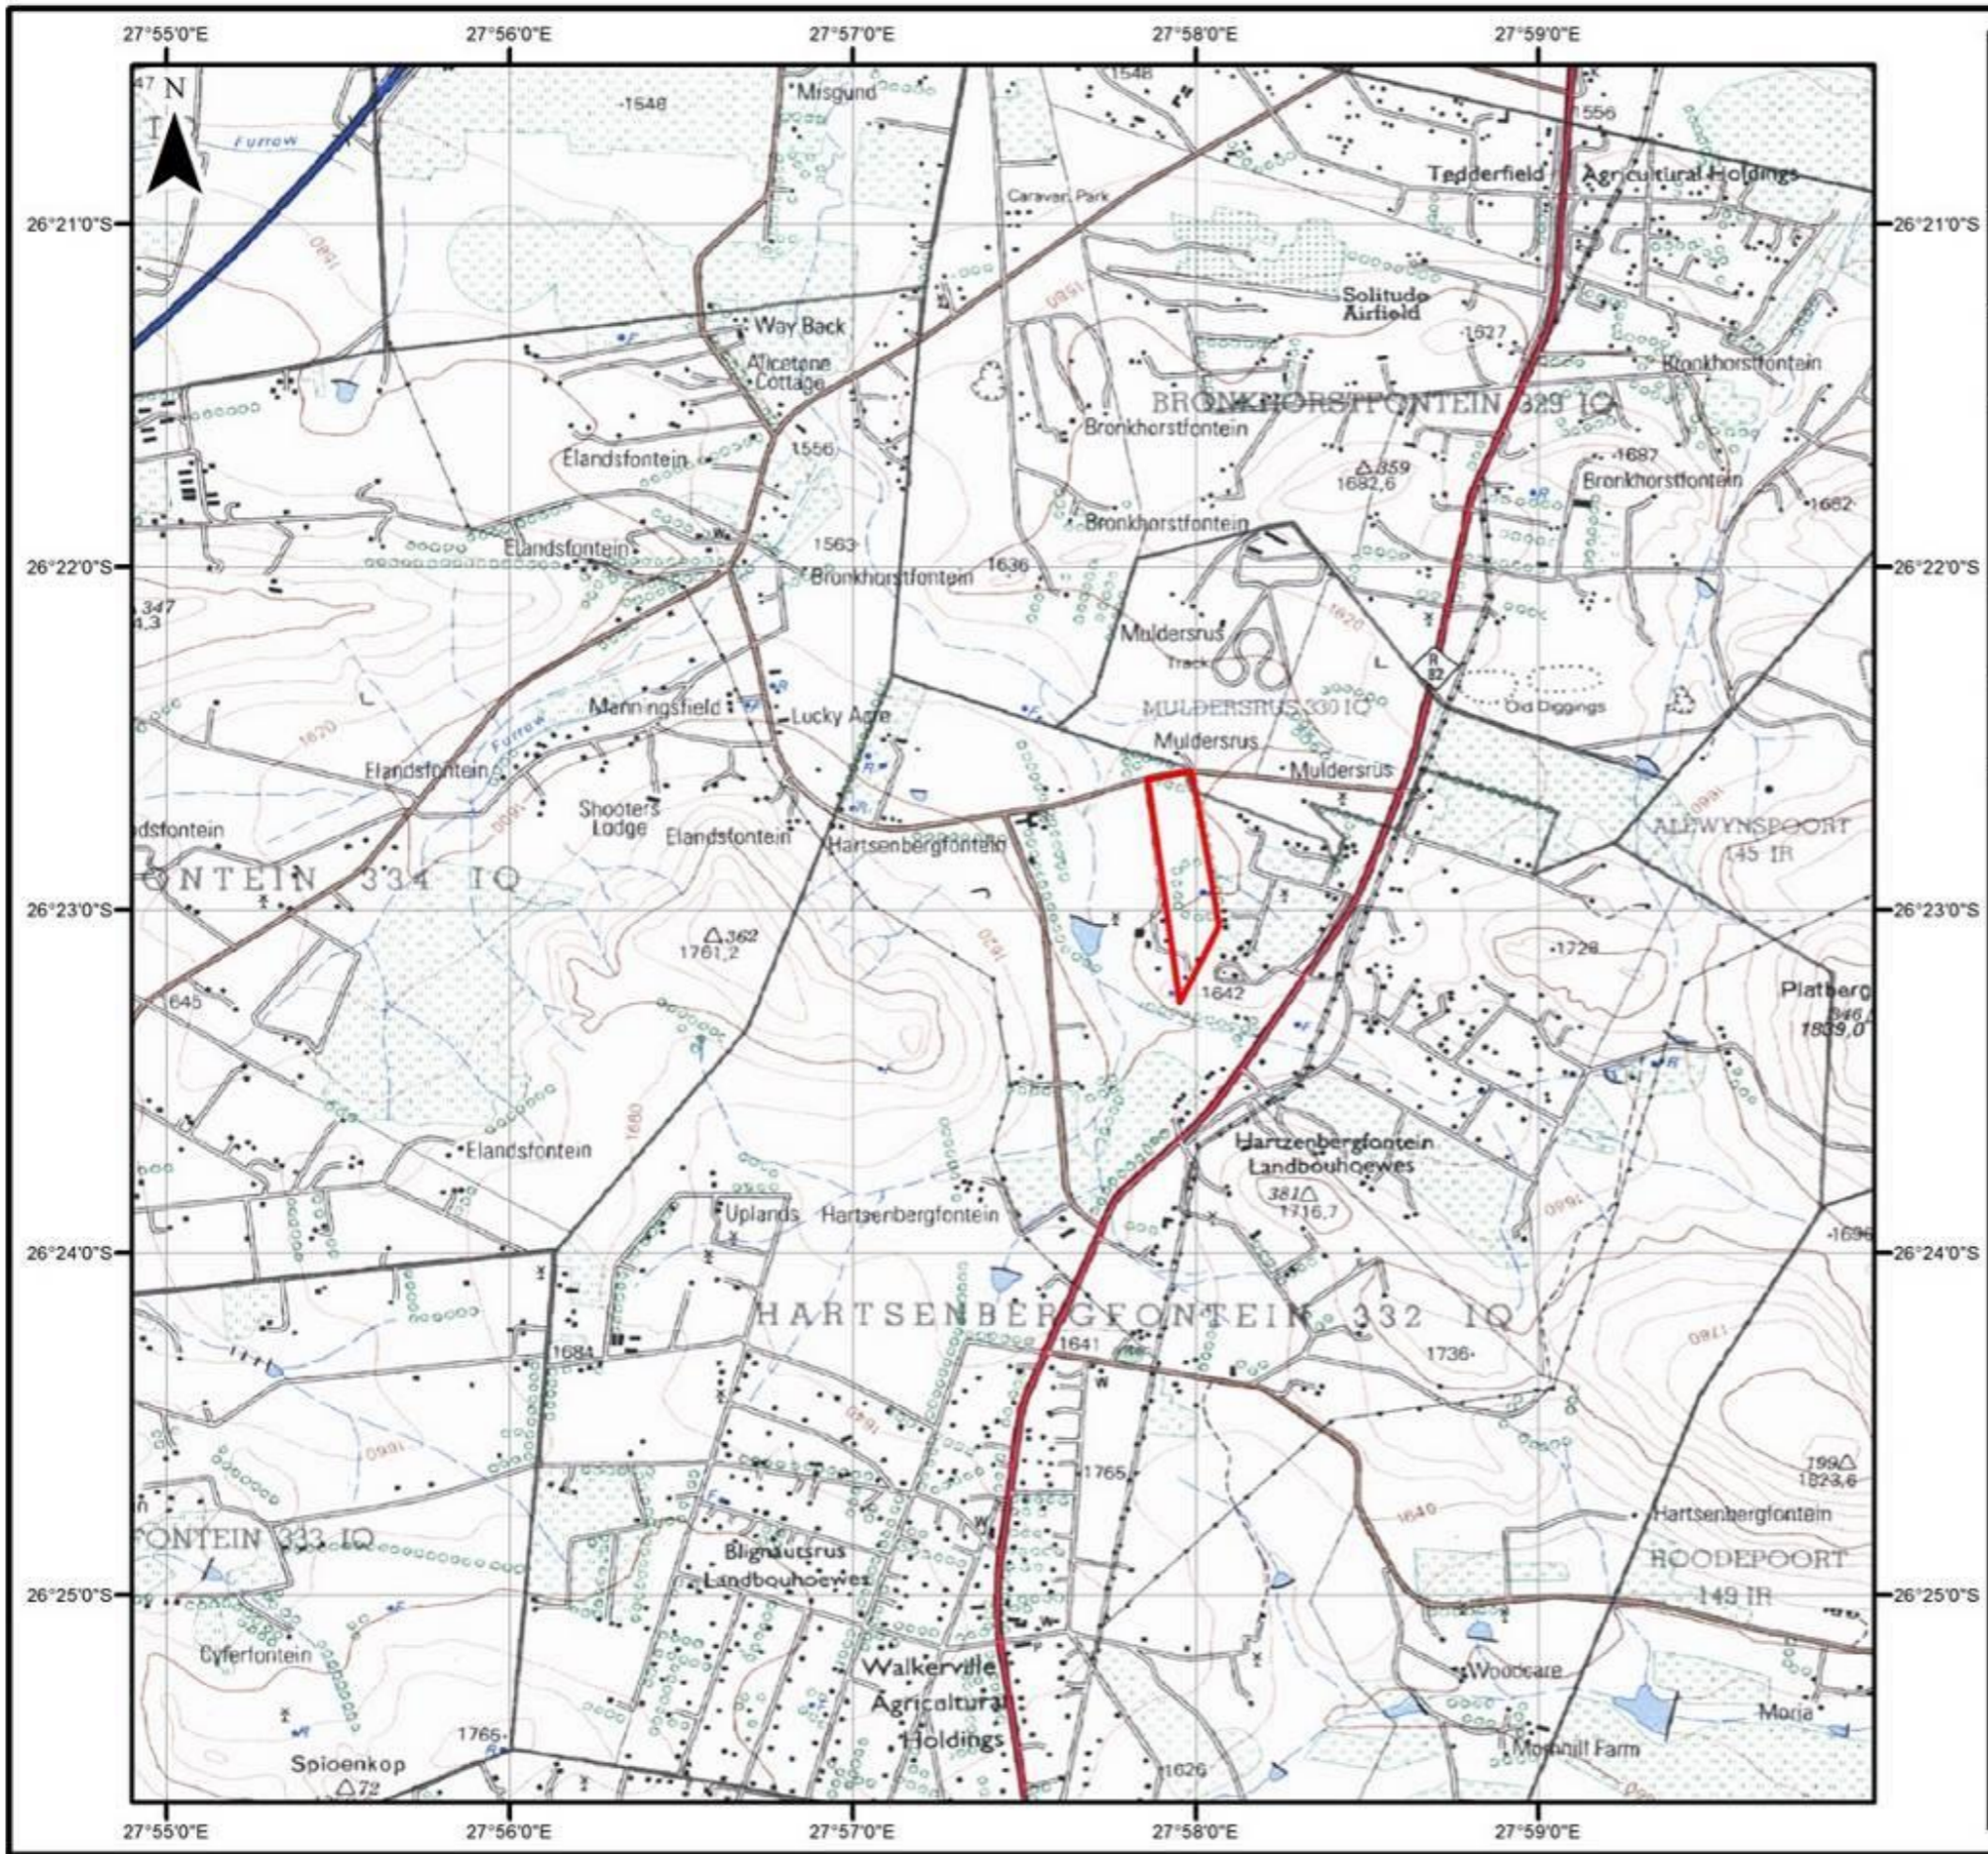

## **APPENDIX A: SITE PLANS**

Appendix A1: Locality Map	1
Appendix A2: Site Plans	3
Appendix A3: Site Sensitivity Map	4
Appendix A4: NFEPA Map	5
Appendix A5: Gauteng C-Plan Map	6

# Appendix A1: Locality Map

---

**Drawn by: Michael Johnson**

---

**Date: December 2018**

---

Kilometers

---

**TITLE:**

---

**Hope Village Locailty Map**

---

- Hope Village Property
- Neighbours
- Roads
- 5m Contour Lines

---

**Wind direction: Meteoblue (2018)**

**Drawn by: Michael Johnson**