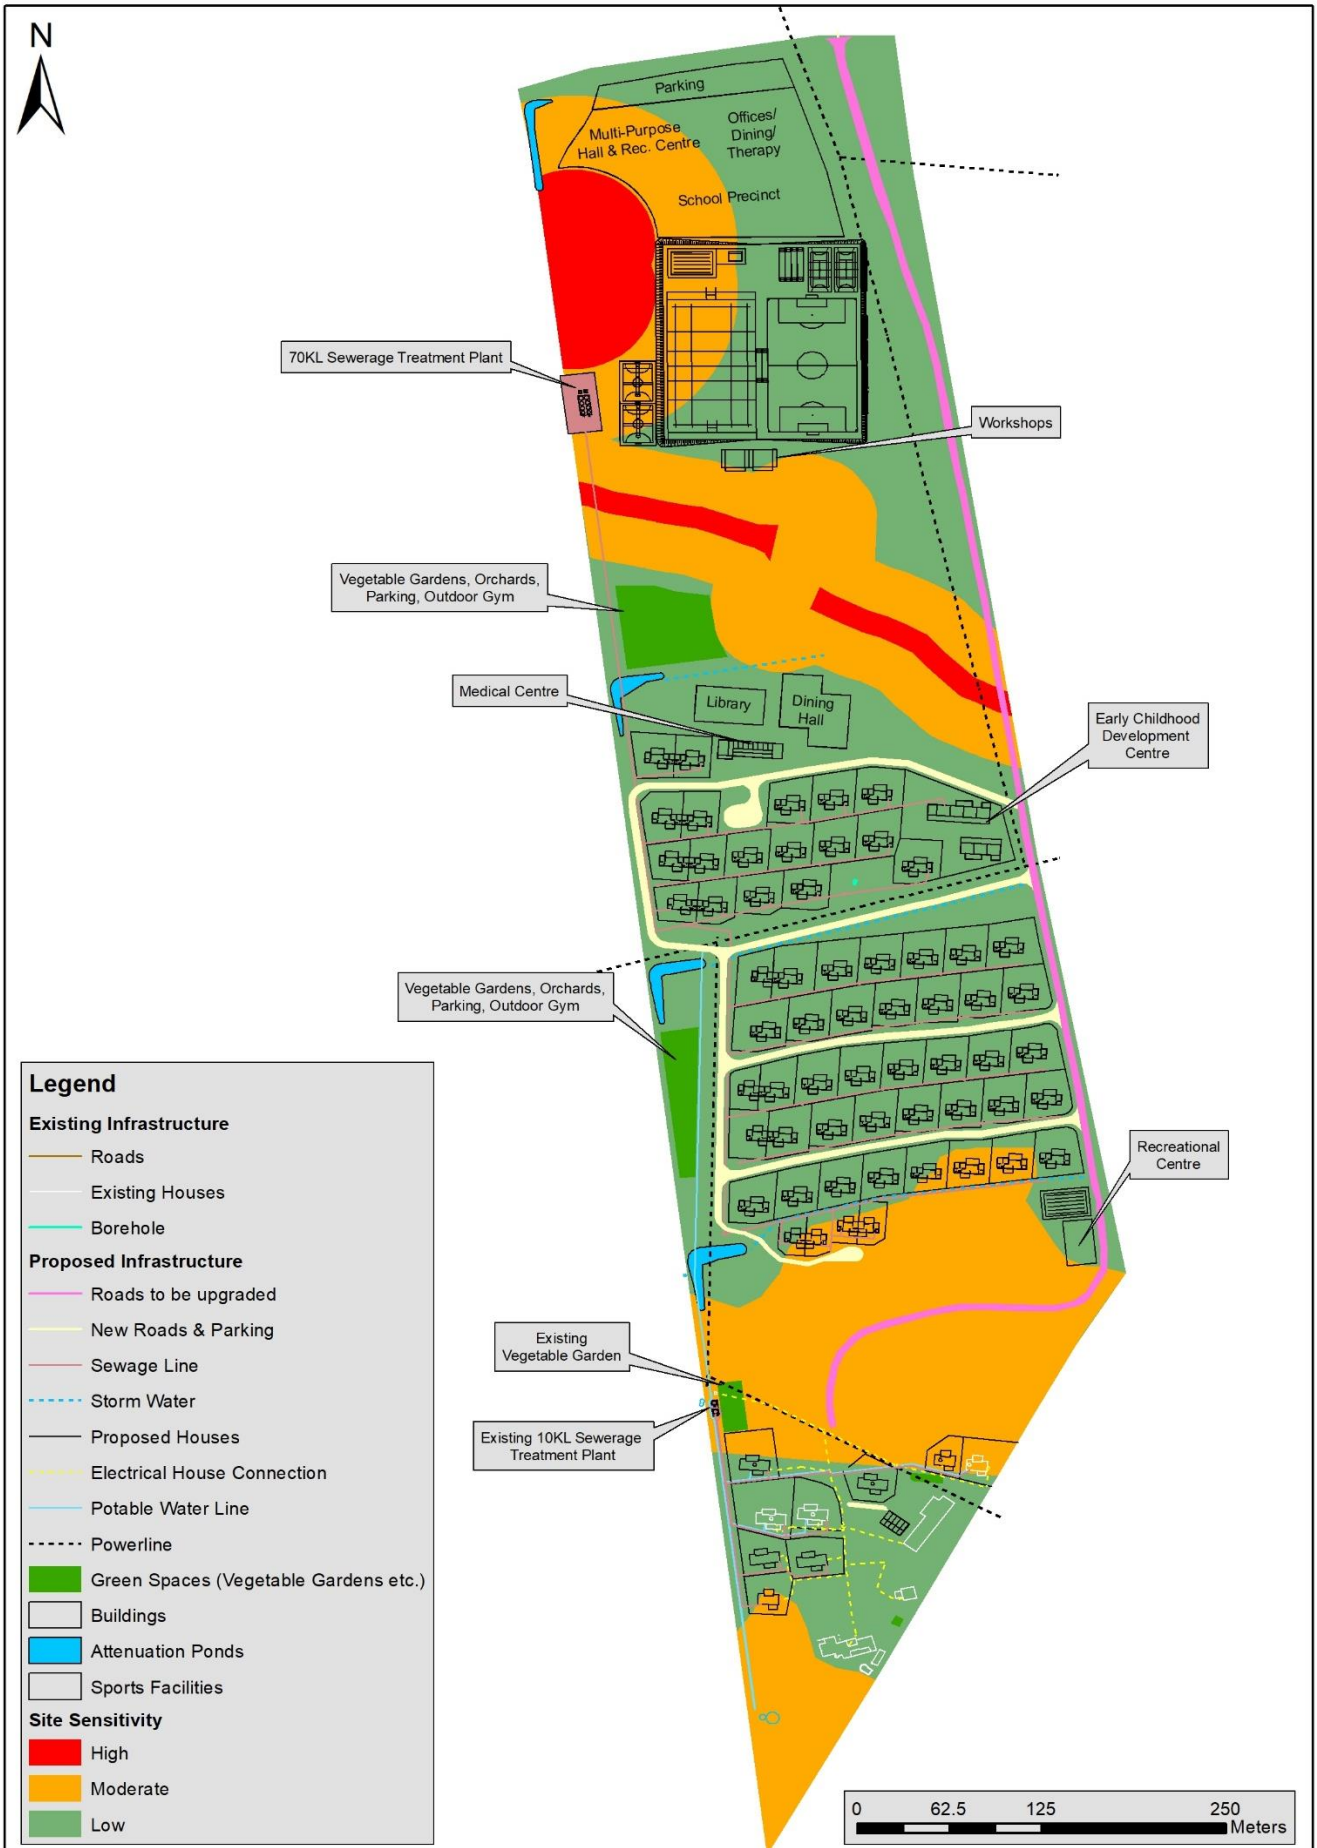

## **APPENDIX A: SITE PLANS**

Appendix A1: Locality Map	1
Appendix A2: Site Plans	3
Appendix A3: Site Sensitivity Map	4
Appendix A4: NFEPA Map	5
Appendix A5: Gauteng C-Plan Map	6

**TITLE:**

---

**Hope Village Locailty Map**

---

- Hope Village Property
- Neighbours
- Roads
- 5m Contour Lines

---

**Wind direction: Meteoblue (2018)**

**Drawn by: Michael Johnson**

# Appendix A2: Site Plans

# Appendix A3: Site Sensitivity Map