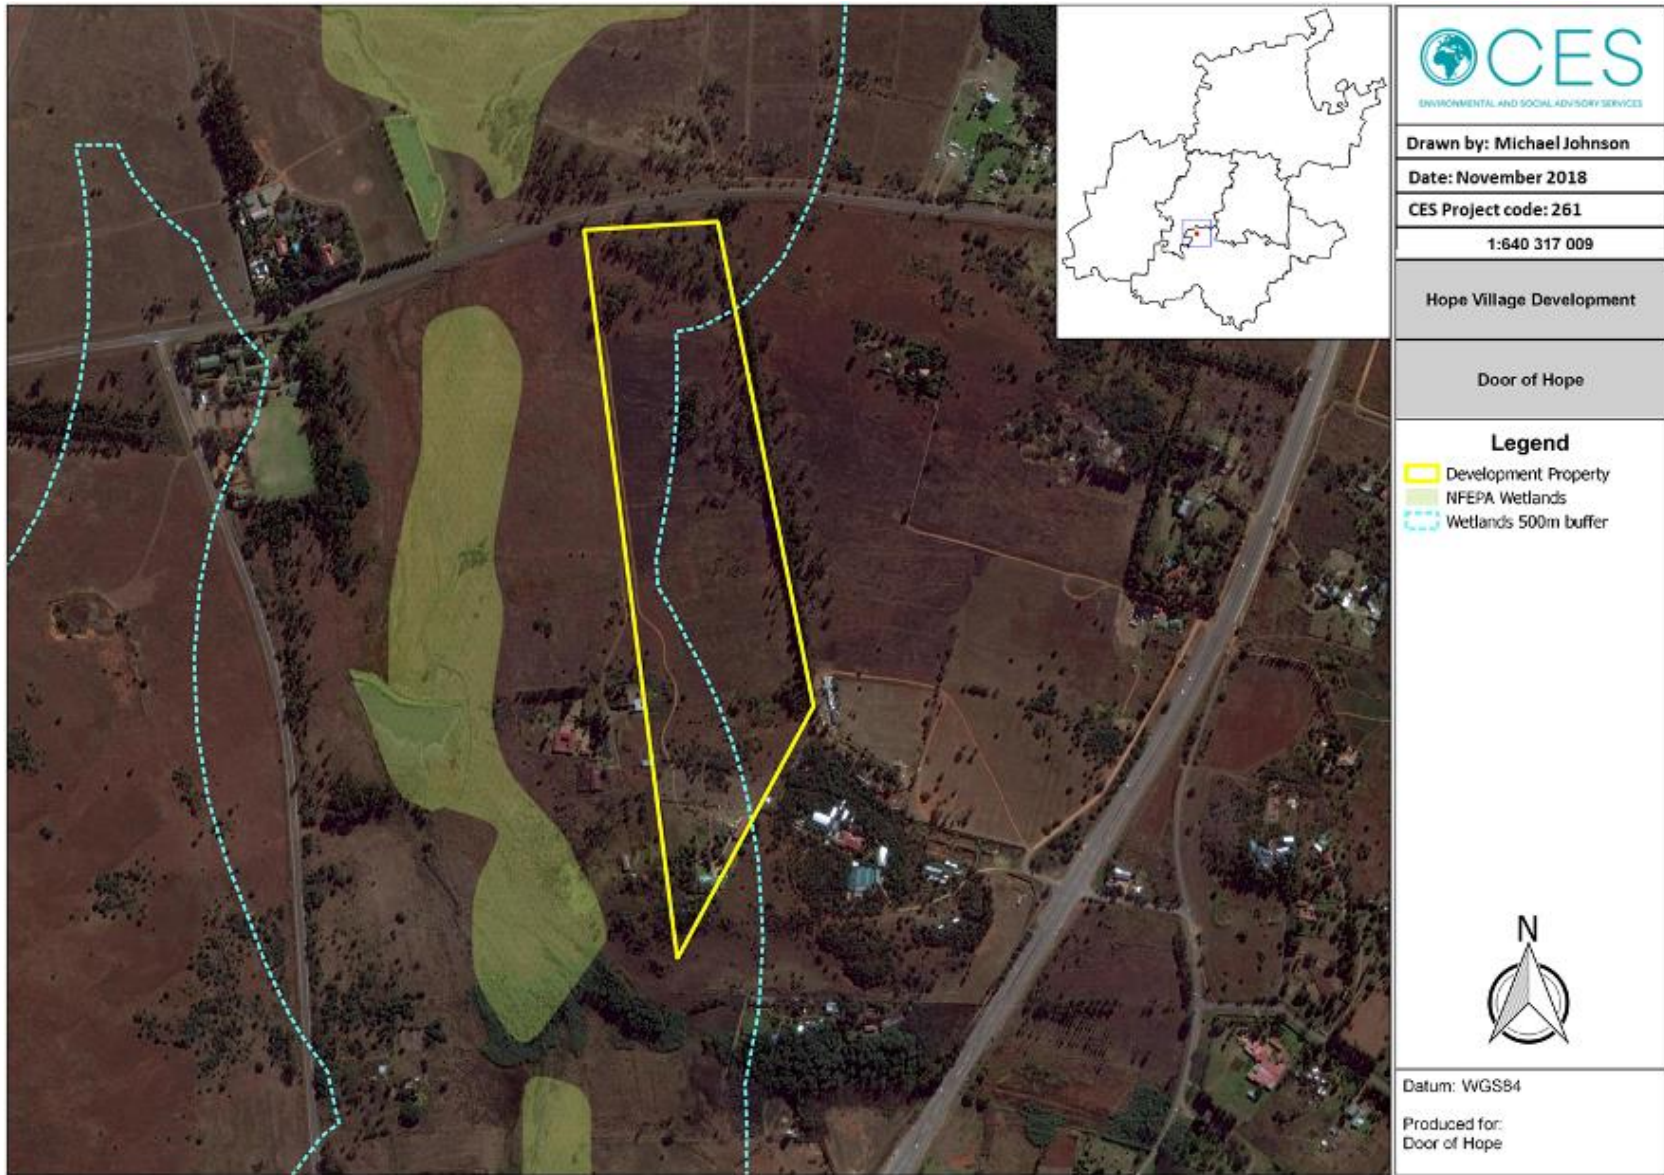

## **APPENDIX A: SITE PLANS**

Appendix A1: Locality Map	1
Appendix A2: Site Plans	3
Appendix A3: Site Sensitivity Map	4
Appendix A4: NFEPA Map	5
Appendix A5: Gauteng C-Plan Map	6

**TITLE:**

---

**Hope Village Locailty Map**

---

- Hope Village Property
- Neighbours
- Roads
- 5m Contour Lines

---

**Wind direction: Meteoblue (2018)**

**Drawn by: Michael Johnson**

# Appendix A2: Site Plans

# Appendix A5: Gauteng C-Plan Map