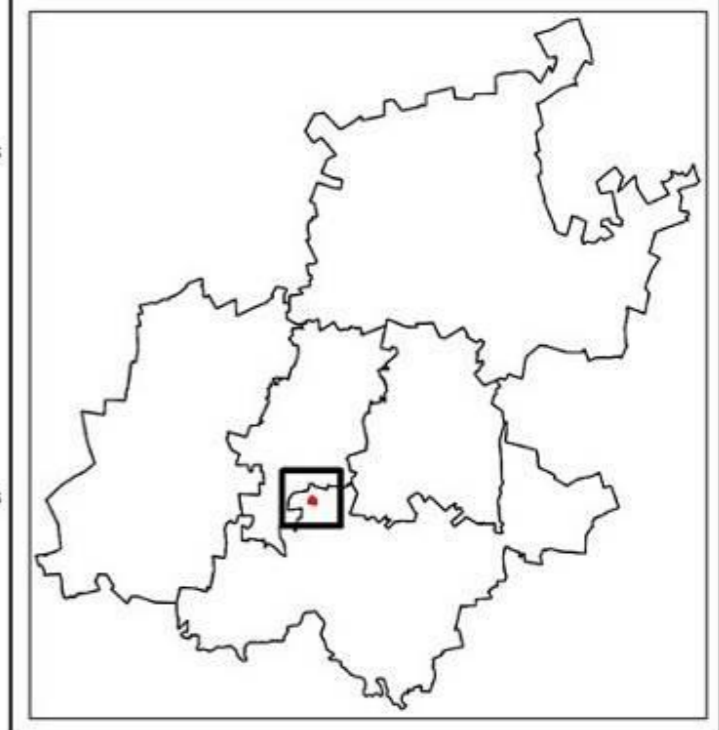

Drawn by: Michael Johnson

Date: December 2018

TITLE:

1:50 000 Topographical Map

Hope Village Property