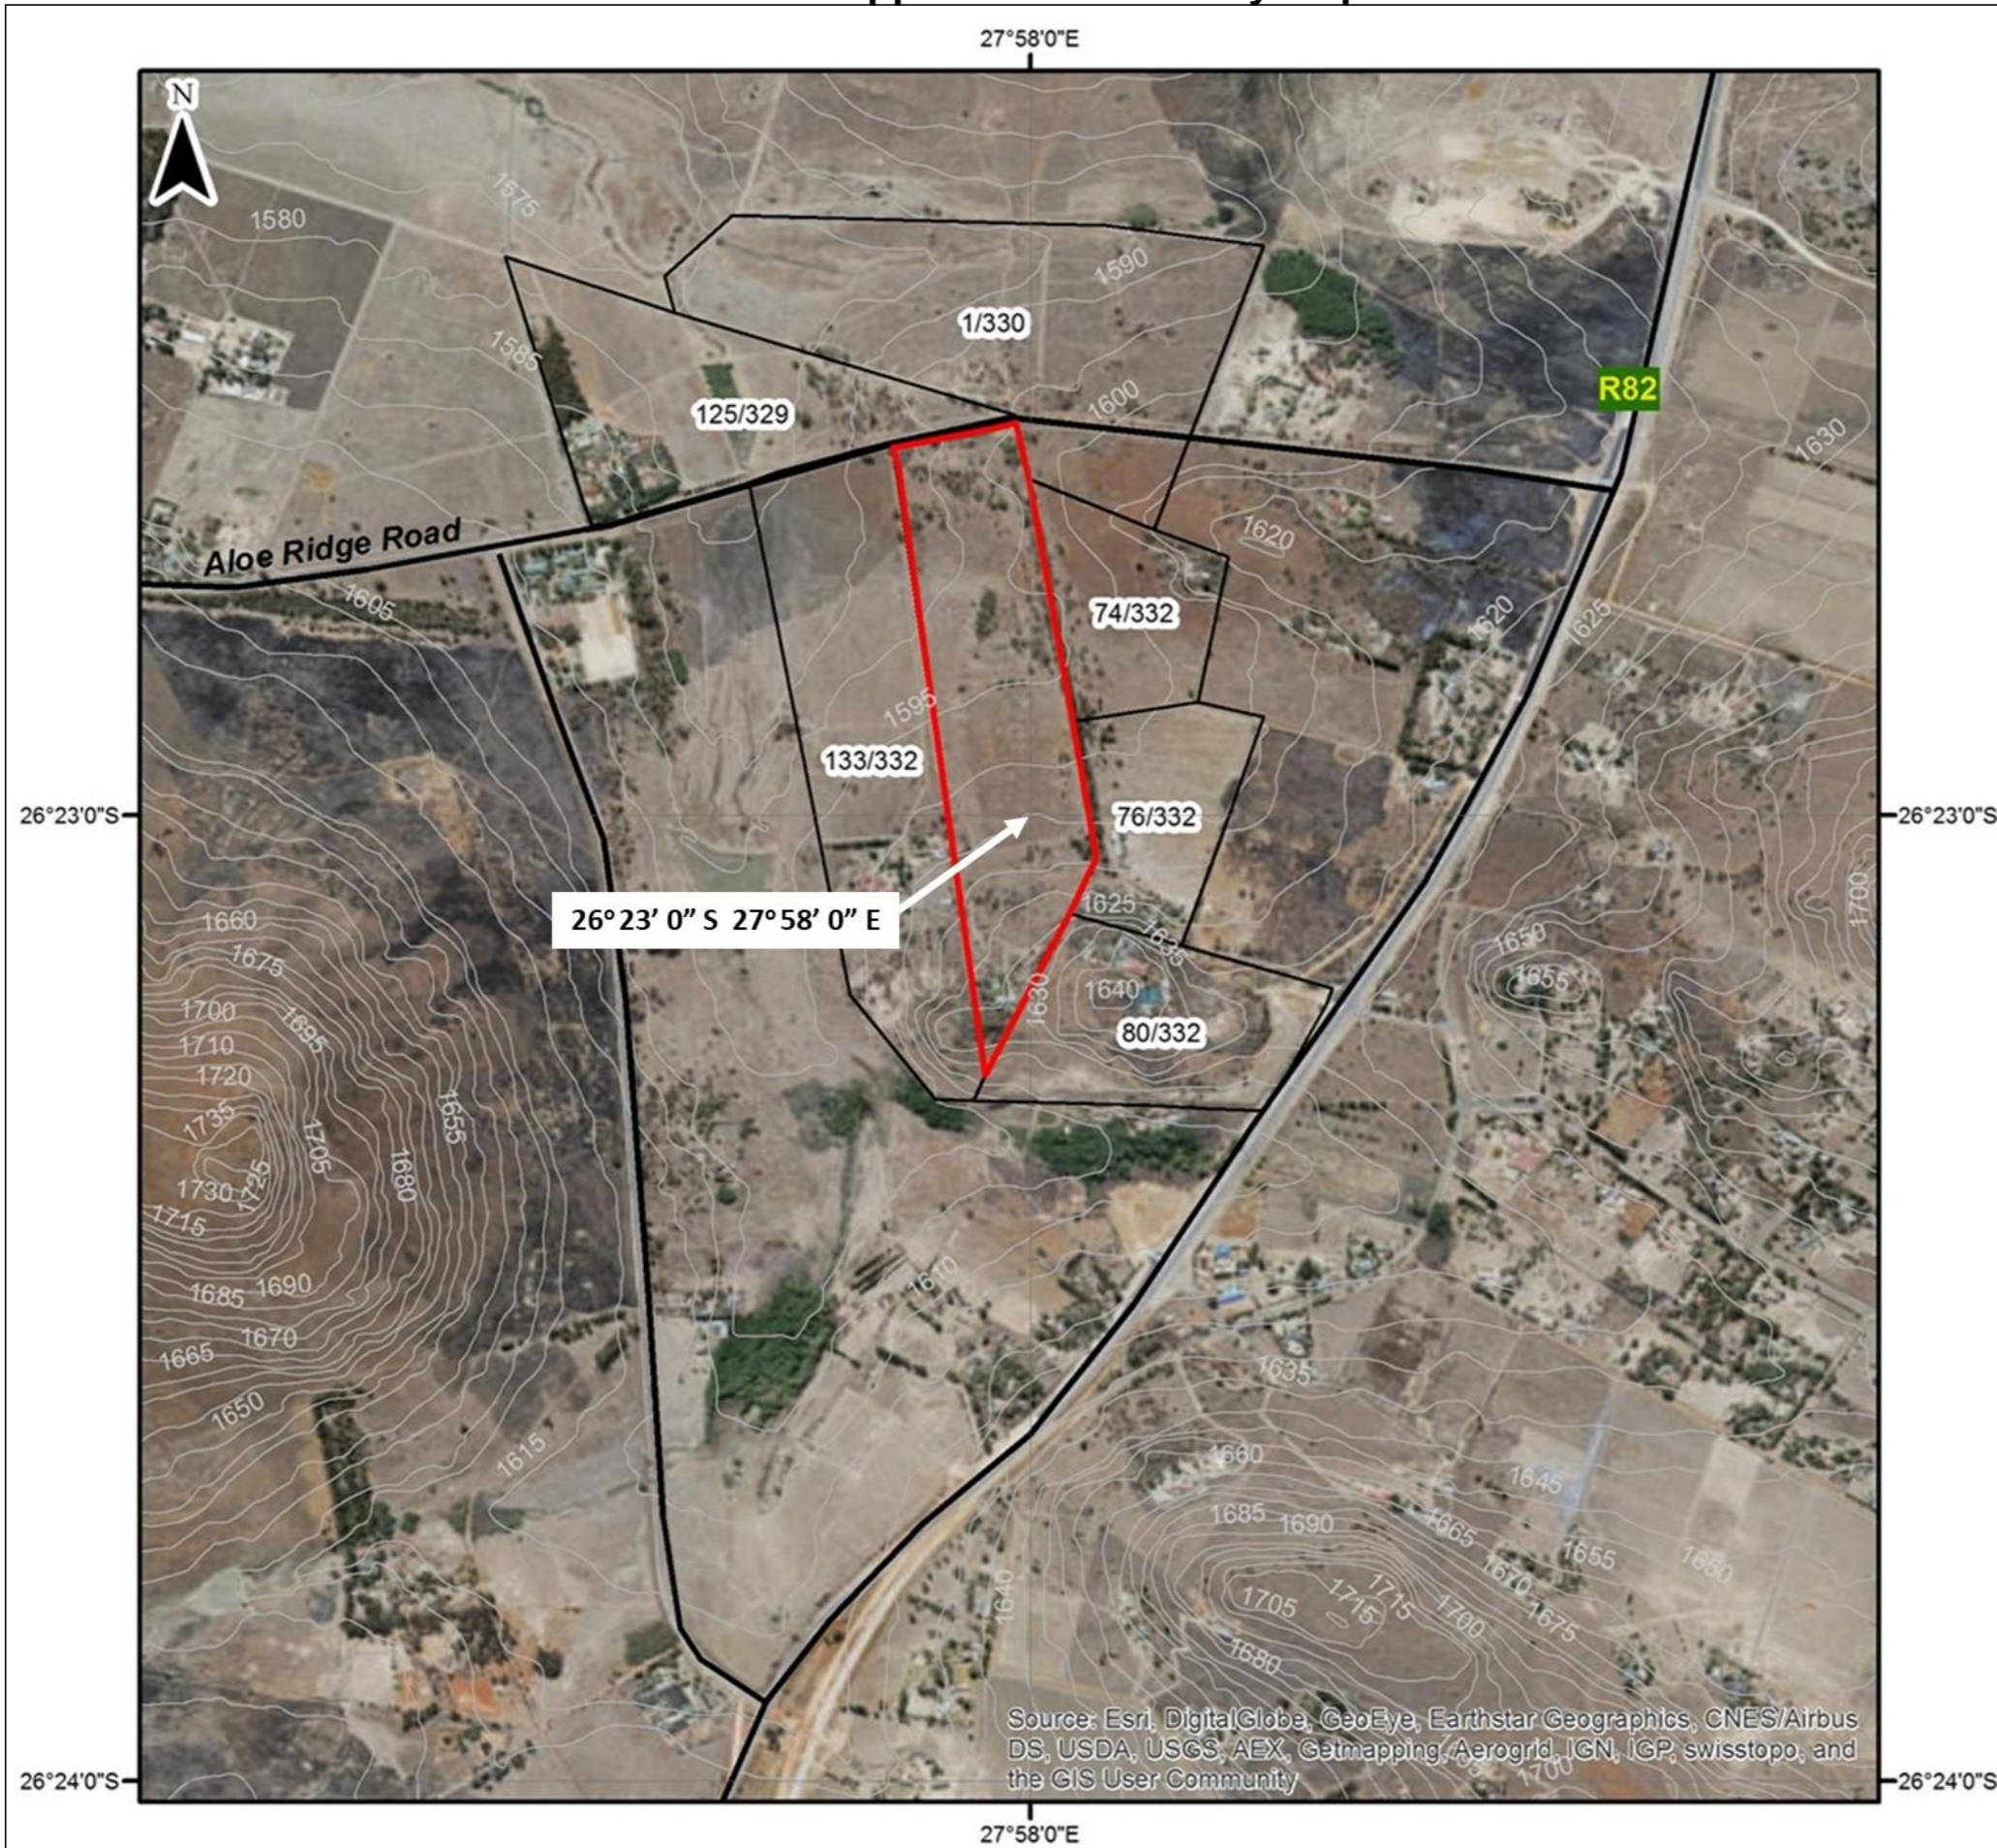

## **APPENDIX A: SITE PLANS**

Appendix A1: Locality Map	1
Appendix A2: Site Plans	3
Appendix A3: Site Sensitivity Map	4
Appendix A4: NFEPA Map	5
Appendix A5: Gauteng C-Plan Map	6

# Appendix A1: Locality Map

---

**Drawn by: Michael Johnson**

---

**Date: December 2018**

---

Kilometers

---

**TITLE:**

---

**Hope Village Locailty Map**

---

- Hope Village Property
- Neighbours
- Roads
- 5m Contour Lines

---

**Wind direction: Meteoblue (2018)**

**Drawn by: Michael Johnson**

# Appendix A5: Gauteng C-Plan Map