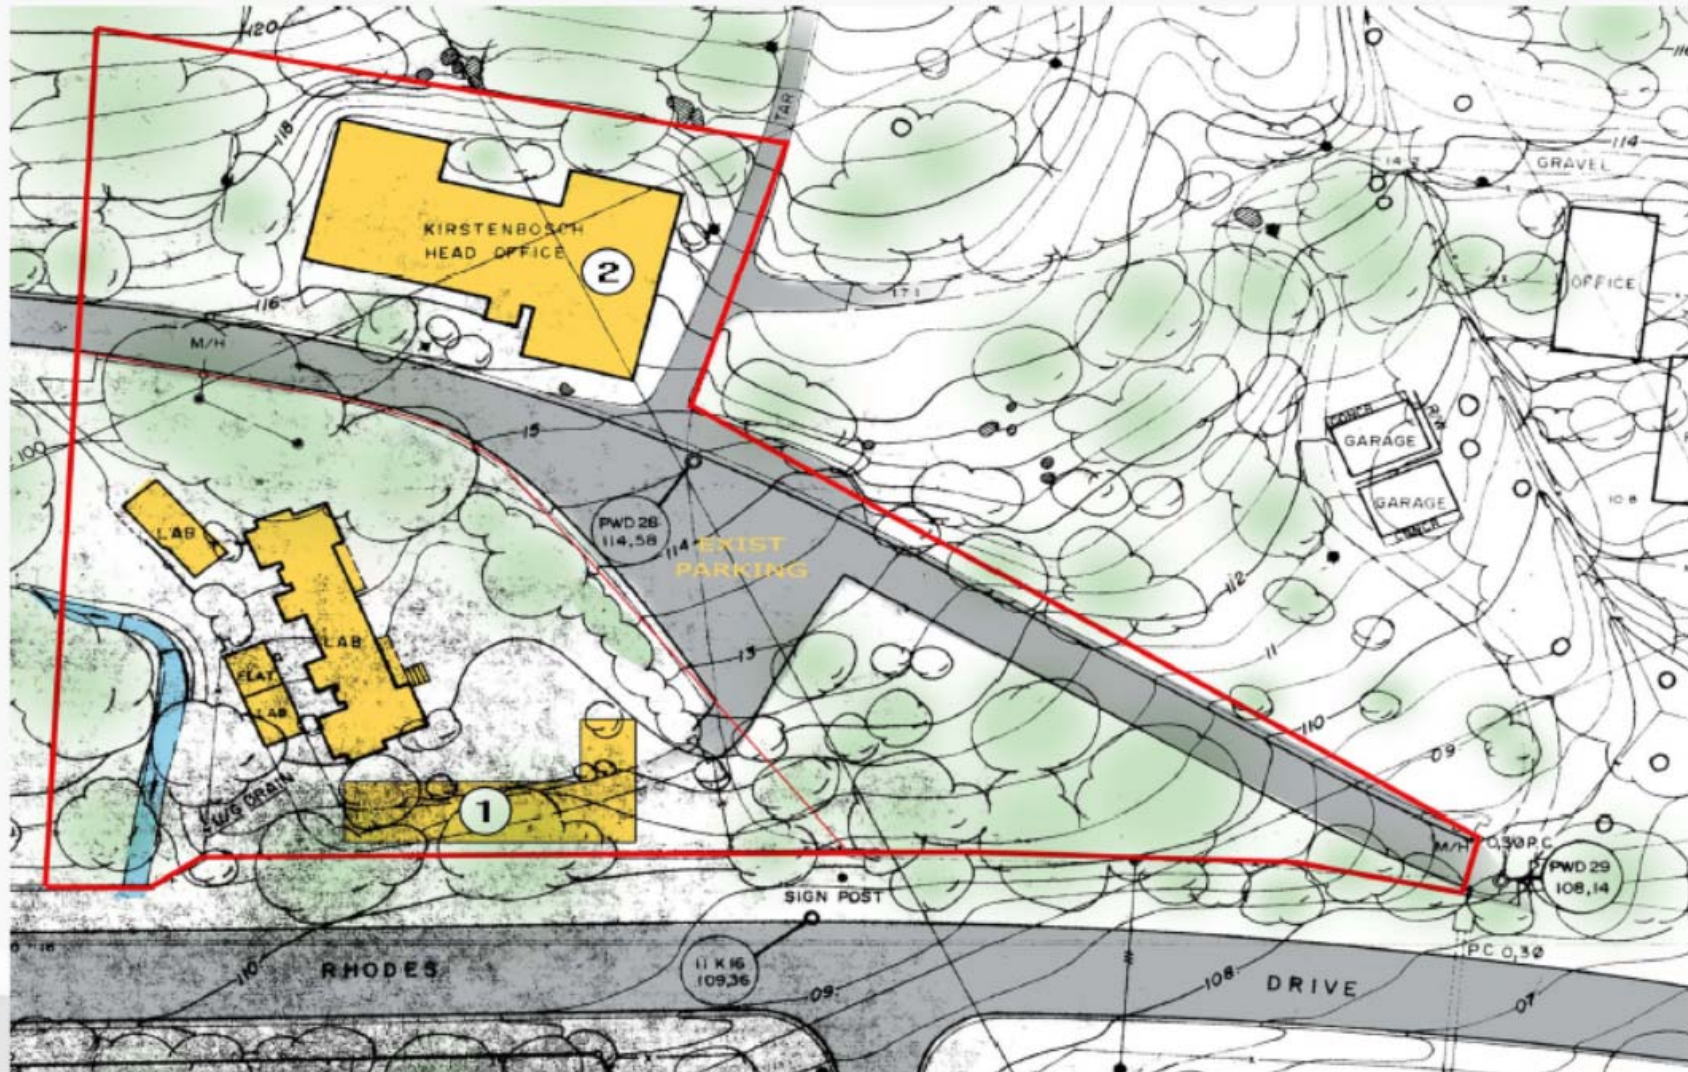

TITLE:
Locality Map

DRAWING NUMBER:
014037/2

SEC

CLIENT:
SANBI

PROJECT:
014037
Kirstenbosch

TITLE:
Topographic
Map

DRAWING NUMBER:
014037/3

SEC

Endangered

Vulnerable

World Street Map

1: 9 384

0.5 0 0.24 0.5 Kilometers

Description

Enter a description of the envisaged development (up to 100 words)

Legend