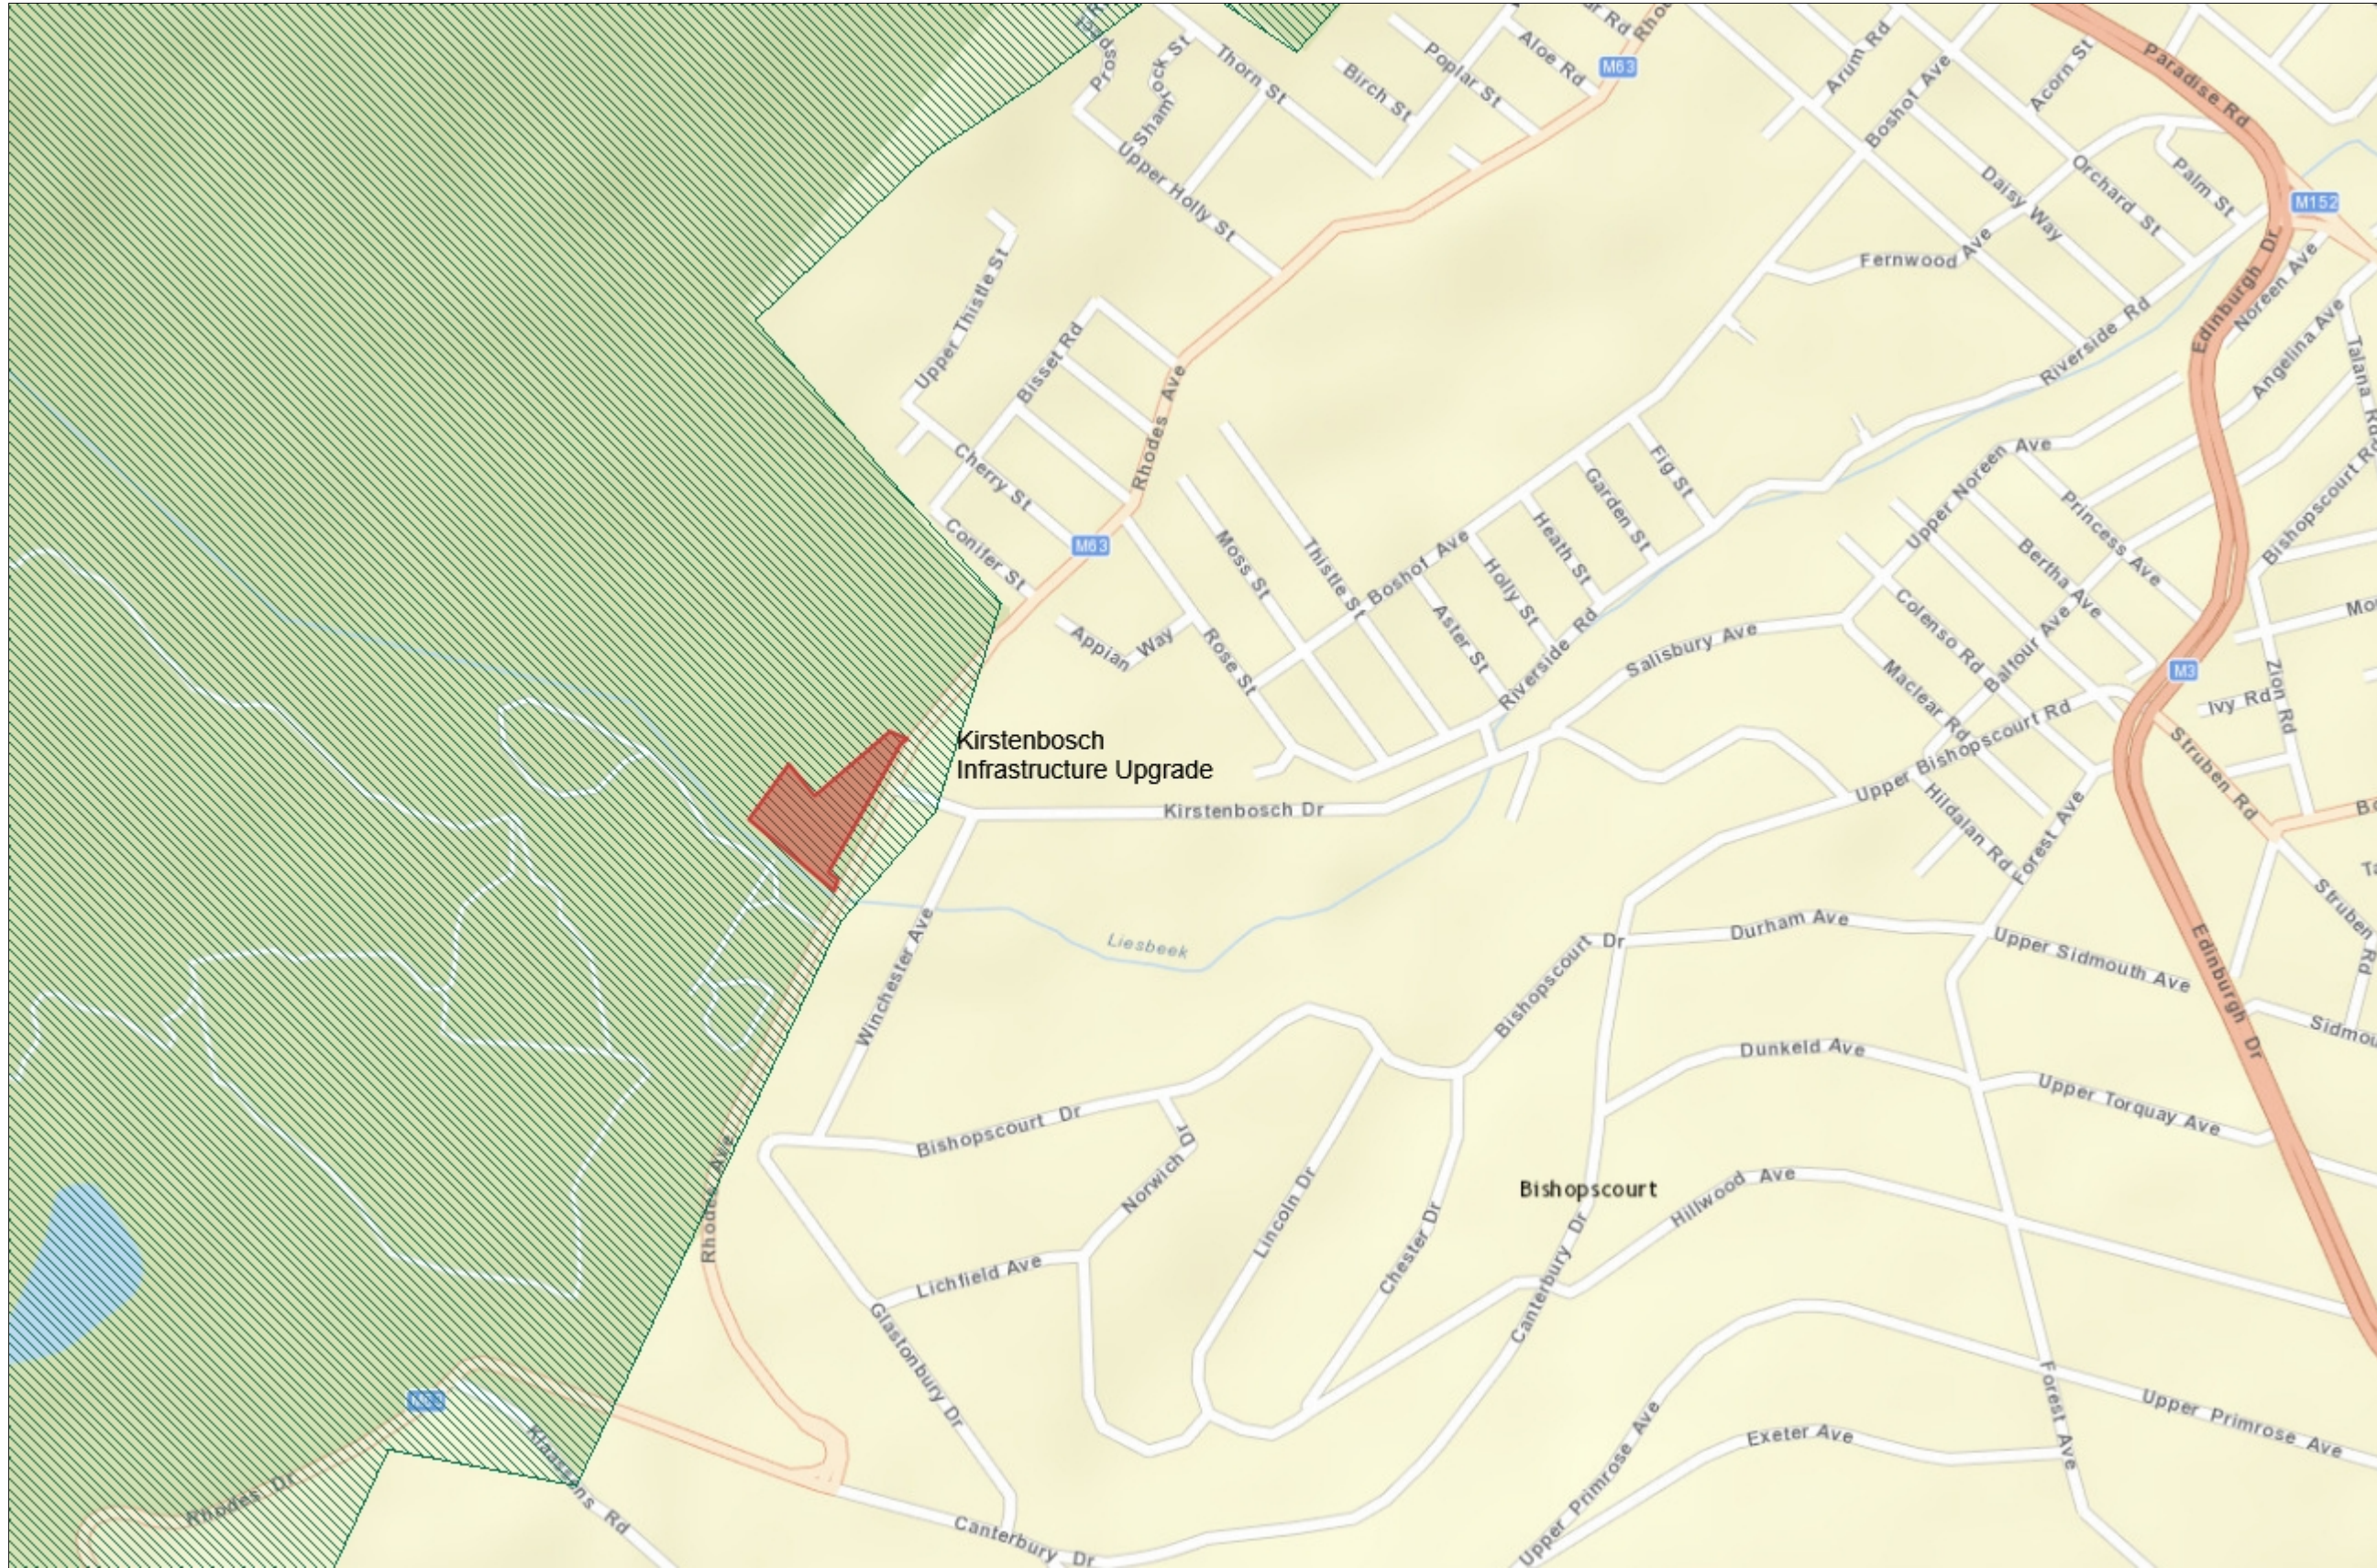

014037 Kirstenbosch National Protected Area Map

Description

Enter a description of the envisaged development (up to 100 words)

Legend

- National parks (NBA 2011)
- Formal protected areas (NBA 2011)
- Informal protected areas (NPAES)
- Marine Protected Areas MPAs (NBA 2011)
- World Street Map

1: 9 384