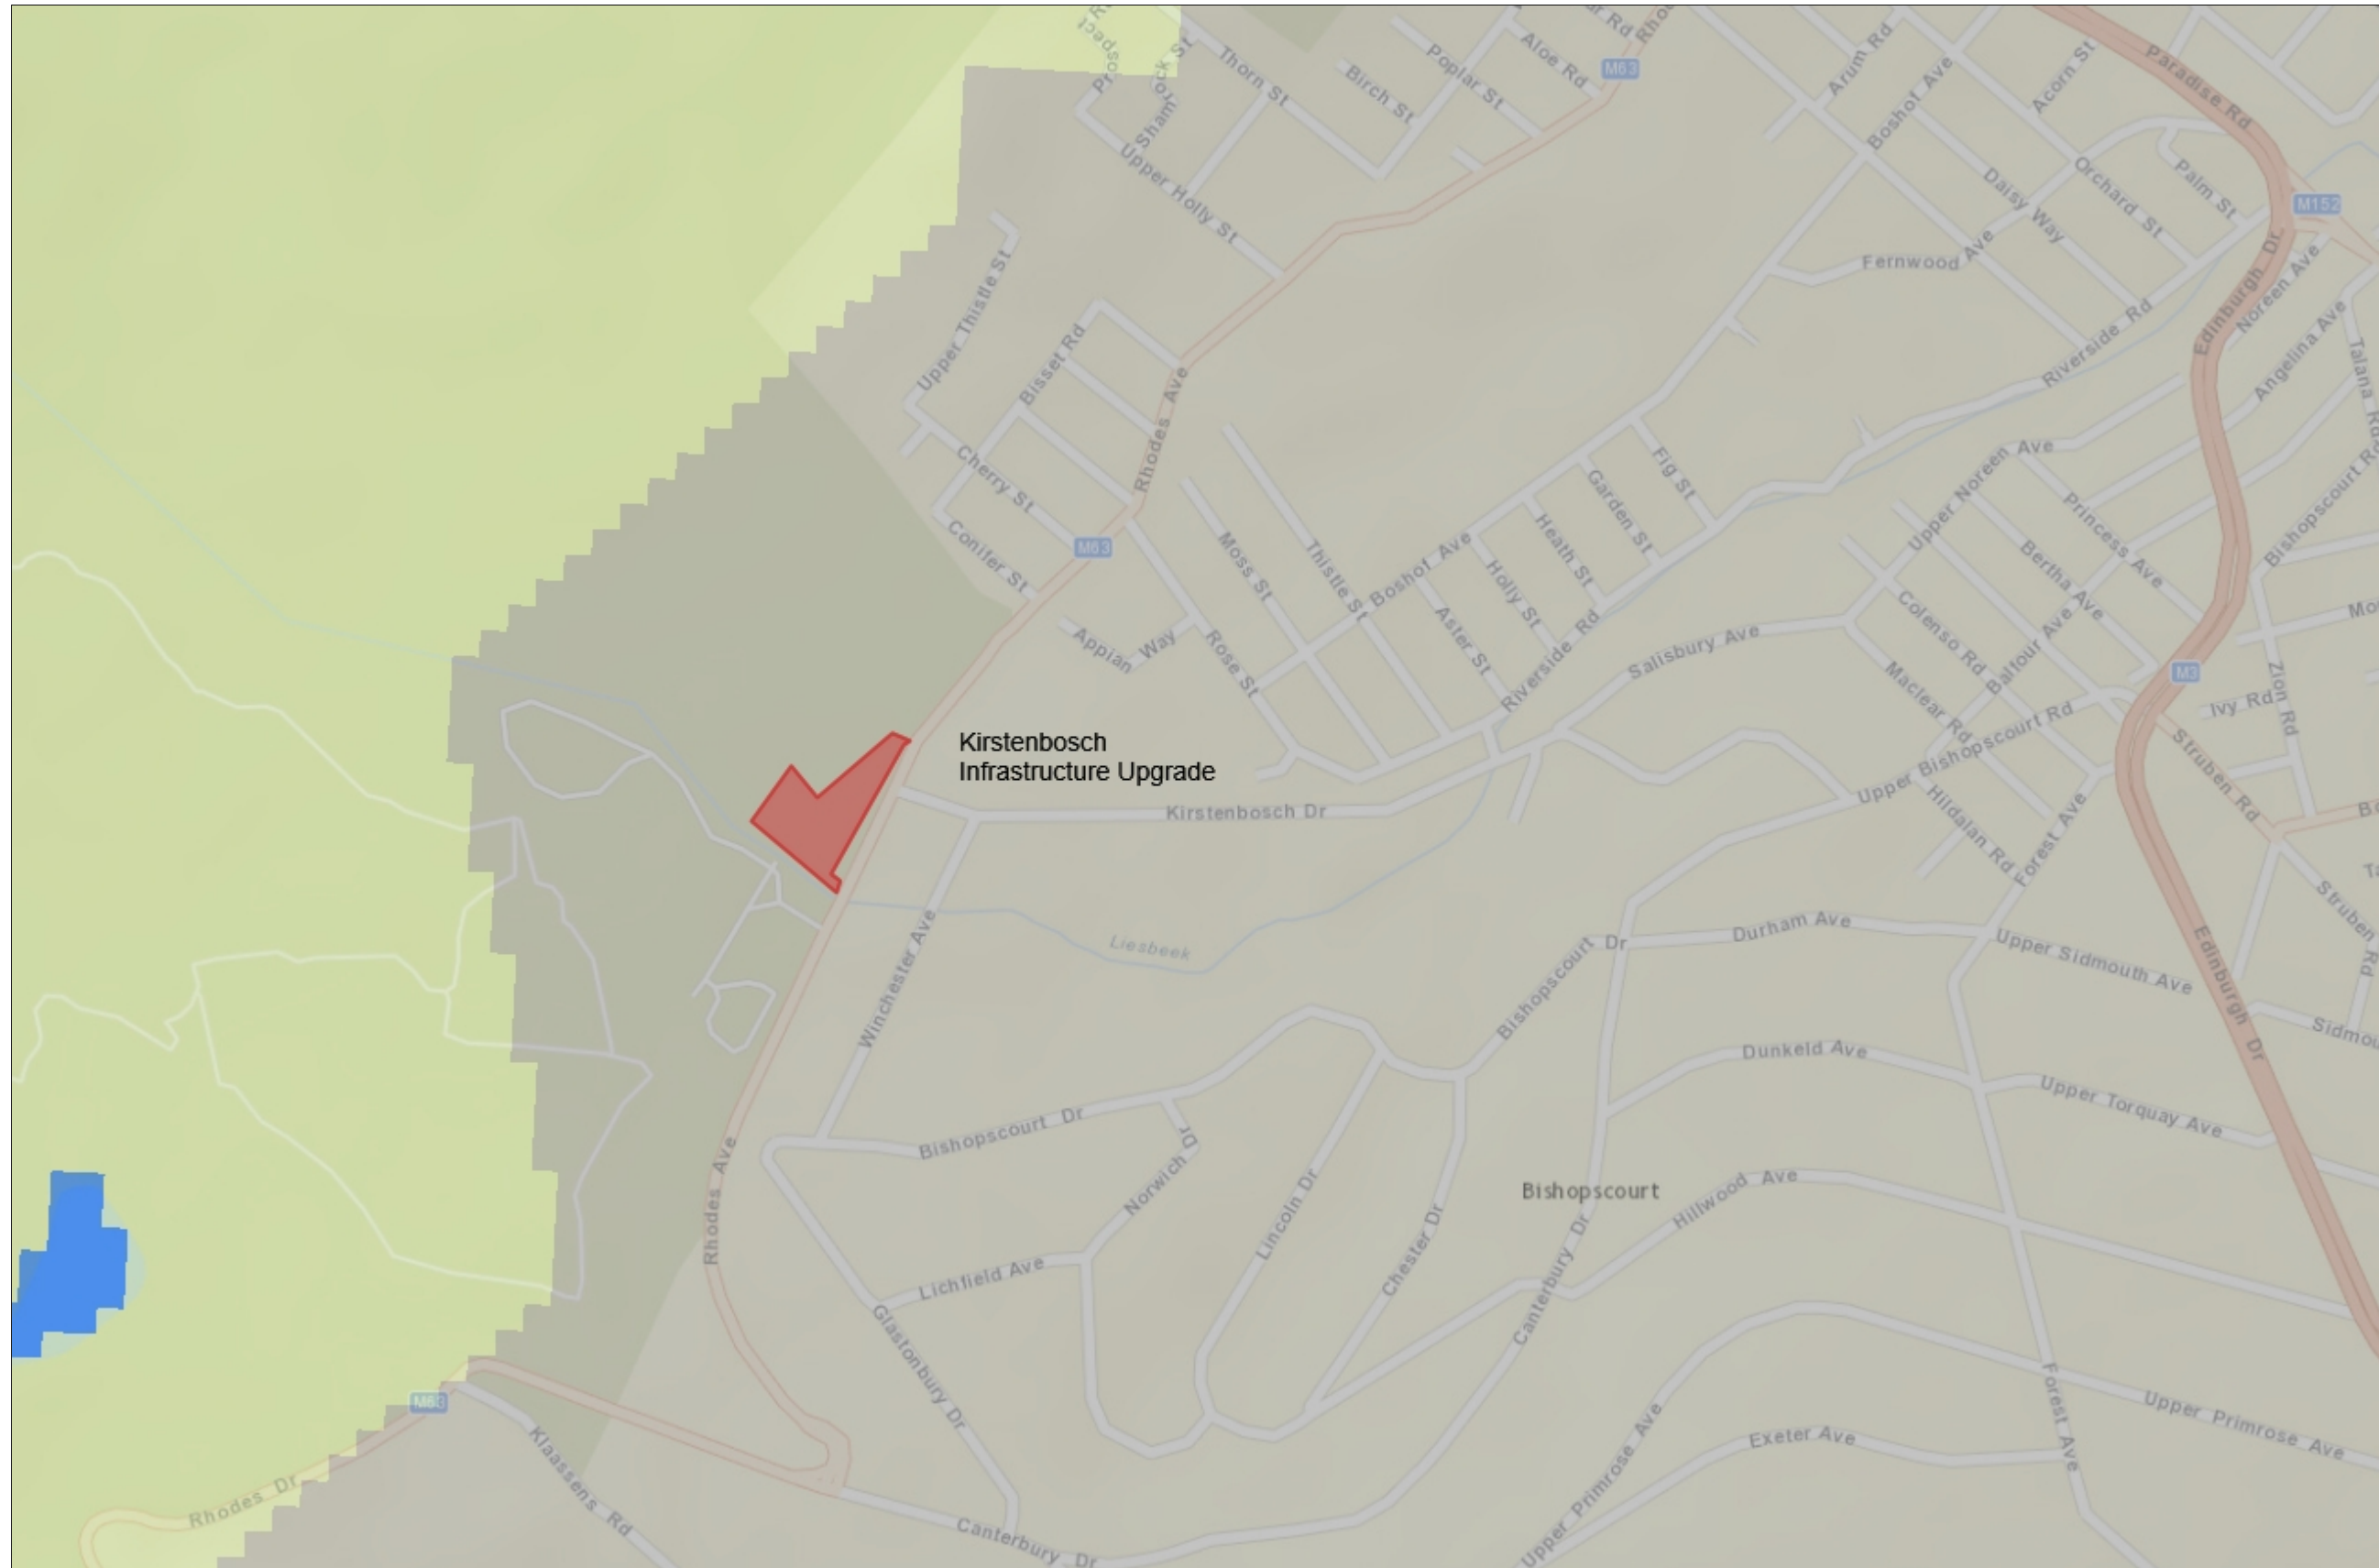

TITLE:
Locality Map

DRAWING NUMBER:
014037/2

SEC

CLIENT:
SANBI

PROJECT:
014037
Kirstenbosch

TITLE:
Topographic
Map

DRAWING NUMBER:
014037/3

SEC

CLIENT:
SANBI

PROJECT:
014037 Kirstenbosch

TITLE:
Proposed Development Map,

DRAWING NUMBER:
014037/1

014037 Kirstenbosch National Landcover Map

Description

Enter a description of the envisaged development (up to 100 words)

Legend

National Landcover

- Cultivation
- Degraded
- Mines
- Natural
- Plantations
- Urban Built-up
- Waterbodies

World Street Map

1: 9 384

0.5 0 0.24 0.5 Kilometers

014037 Kirstenbosch National Protected Area Map

Endangered

Vulnerable

World Street Map

1: 9 384

0.5 0 0.24 0.5 Kilometers

Description

Enter a description of the envisaged development (up to 100 words)

Legend