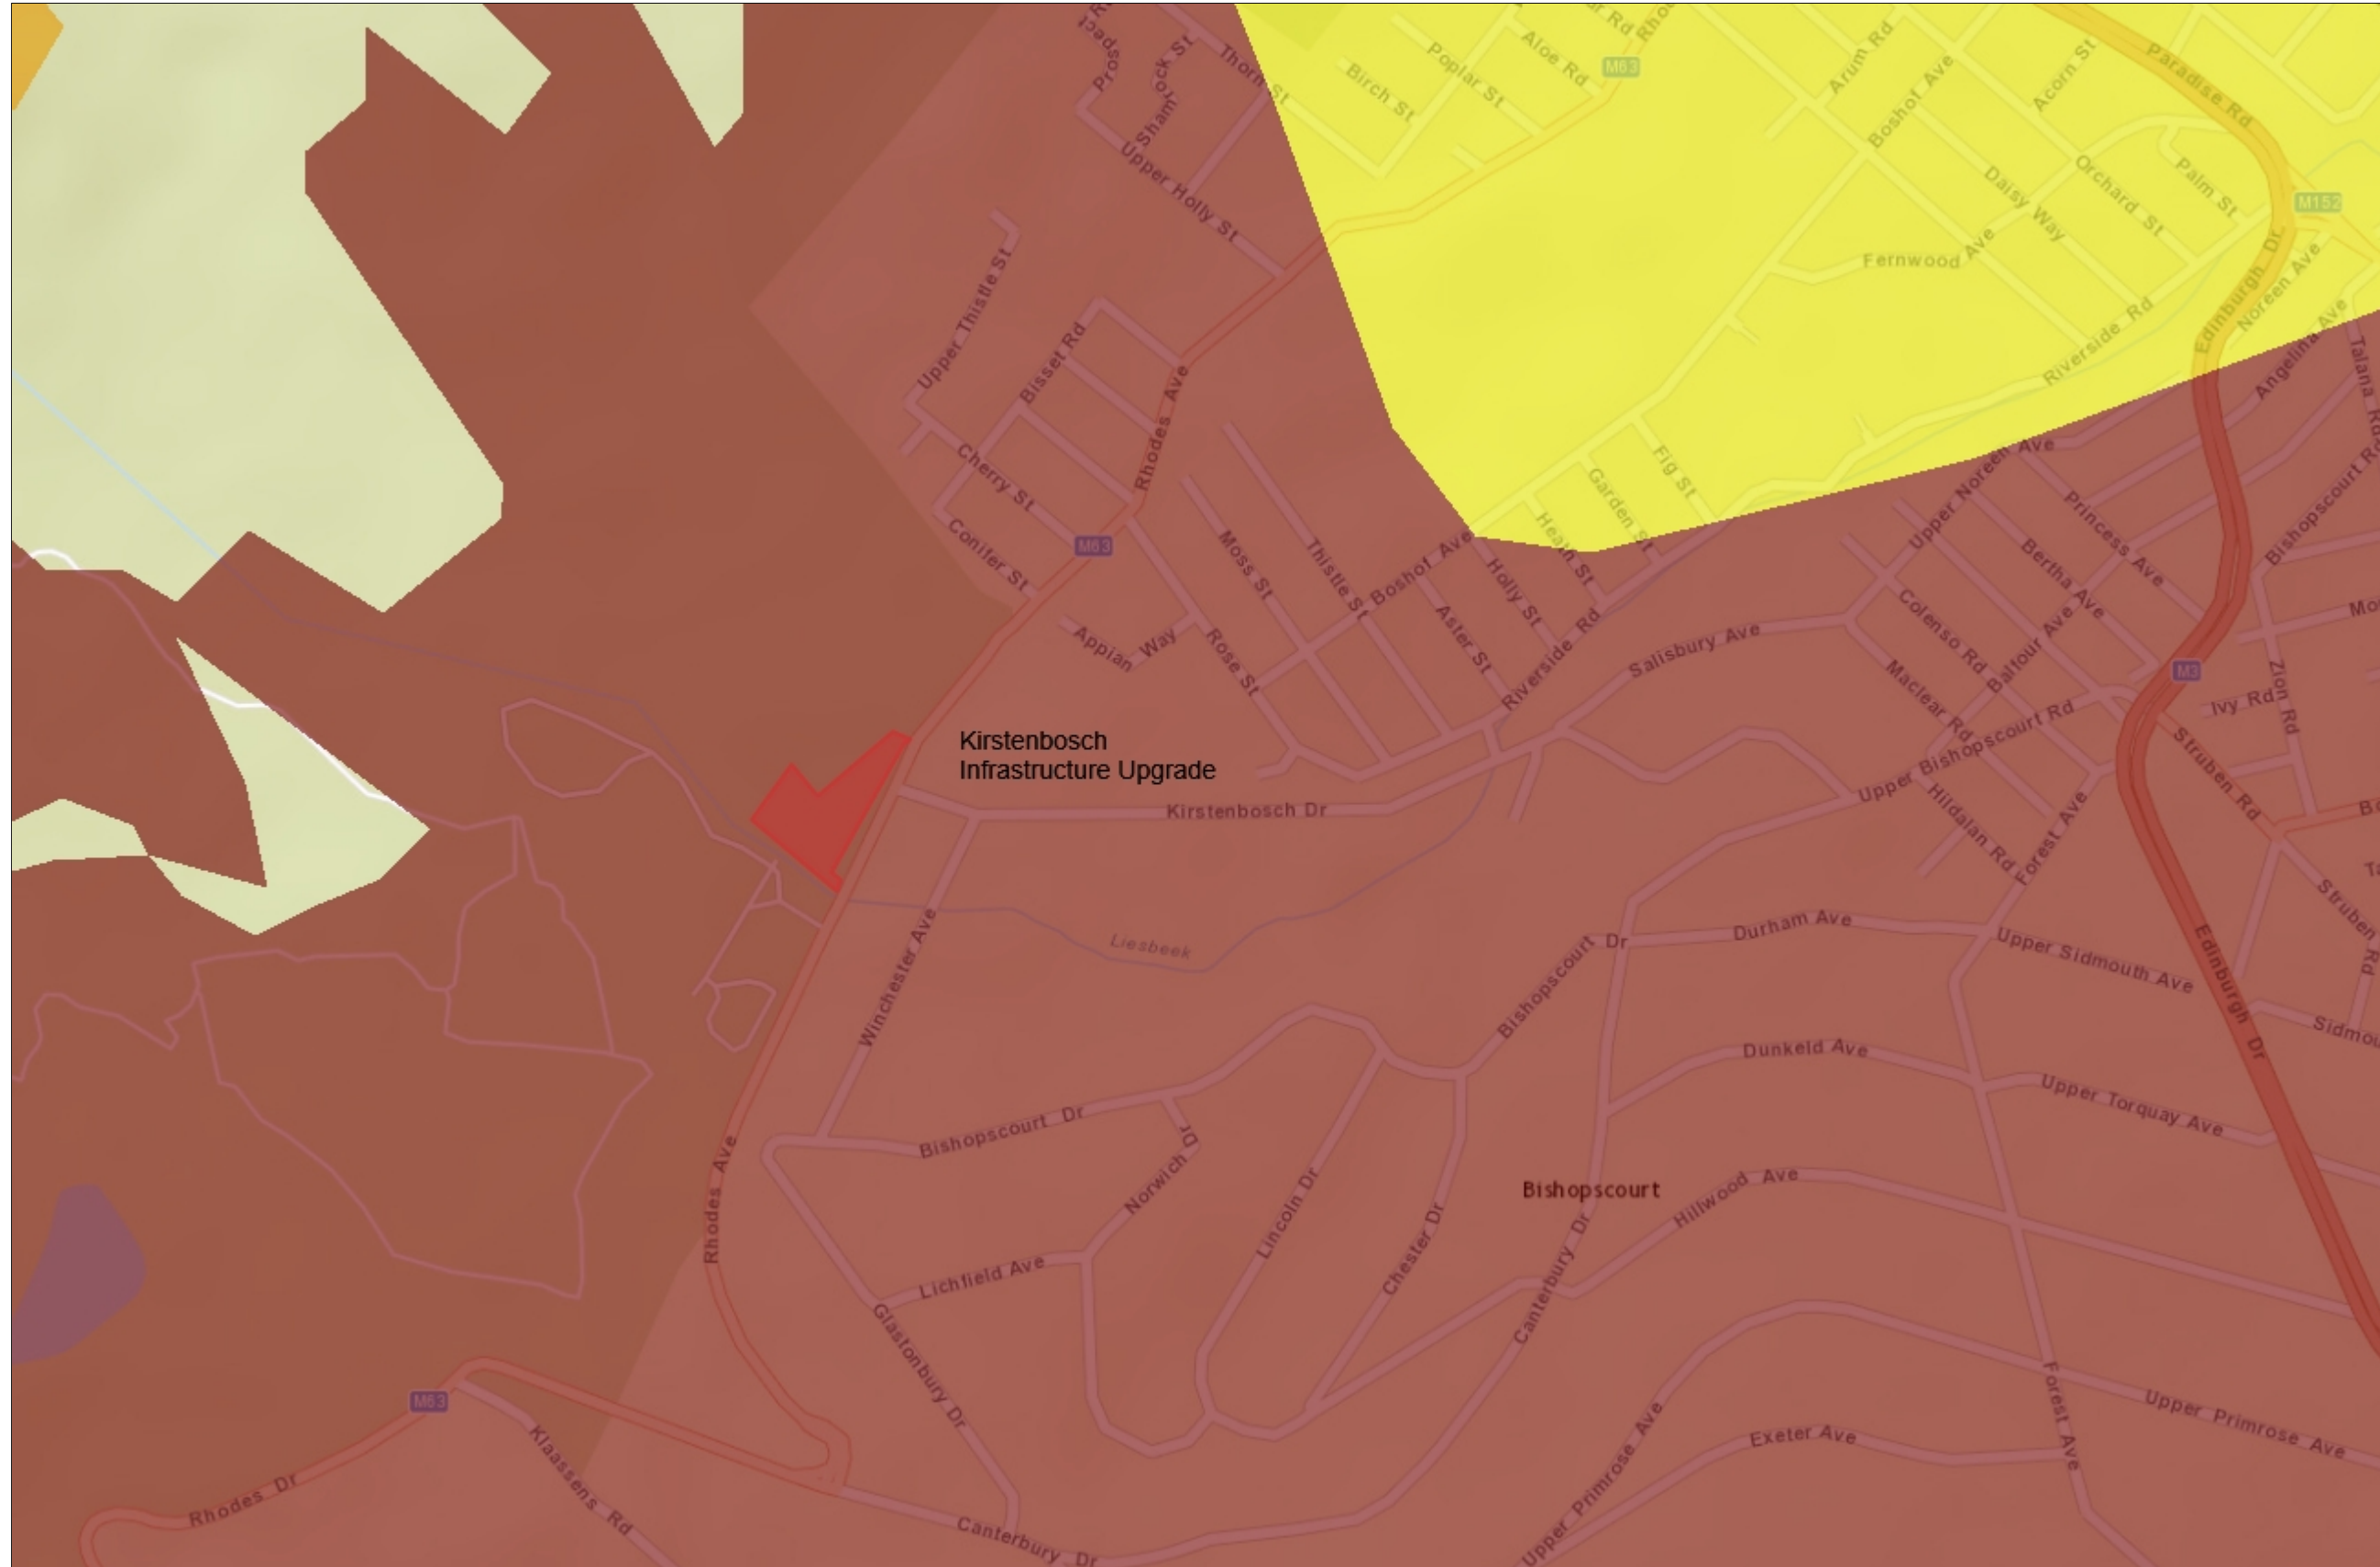

1: 9 384

014037 Kirstenbosch National Threatened Ecosystem Map

Description

Enter a description of the envisaged development (up to 100 words)

Legend

Threatened ecosystems original extents

Critically Endangered

Endangered

Vulnerable

World Street Map

1: 9 384

0.5 0 0.24 0.5 Kilometers

Description

Enter a description of the envisaged development (up to 100 words)

Legend