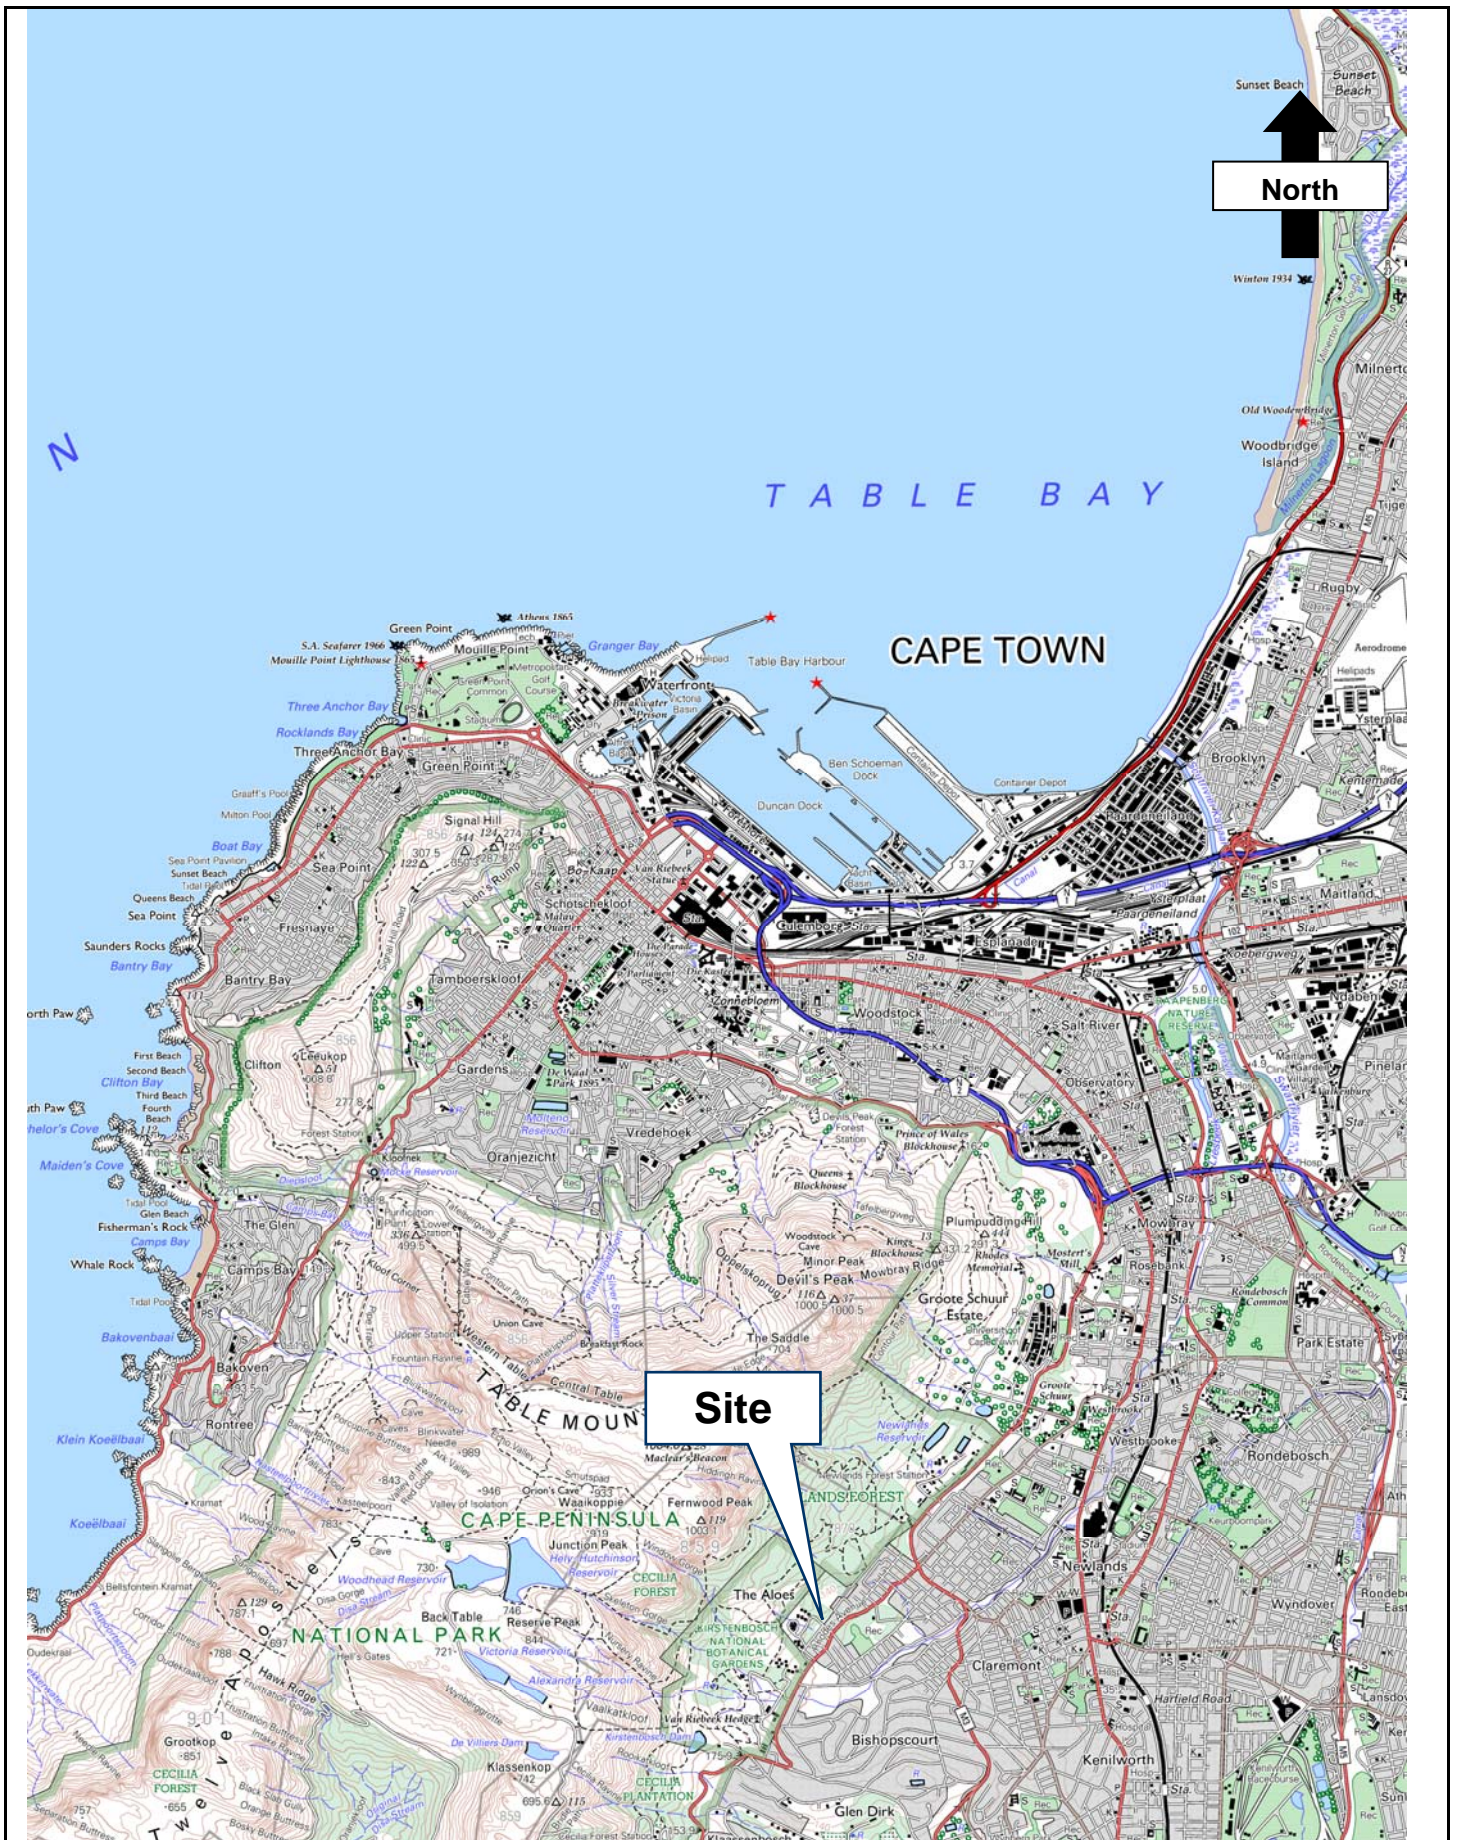

SEC

CLIENT:
SANBI

PROJECT:
014037
Kirstenbosch

TITLE:
Topographic
Map

DRAWING NUMBER:
014037/3