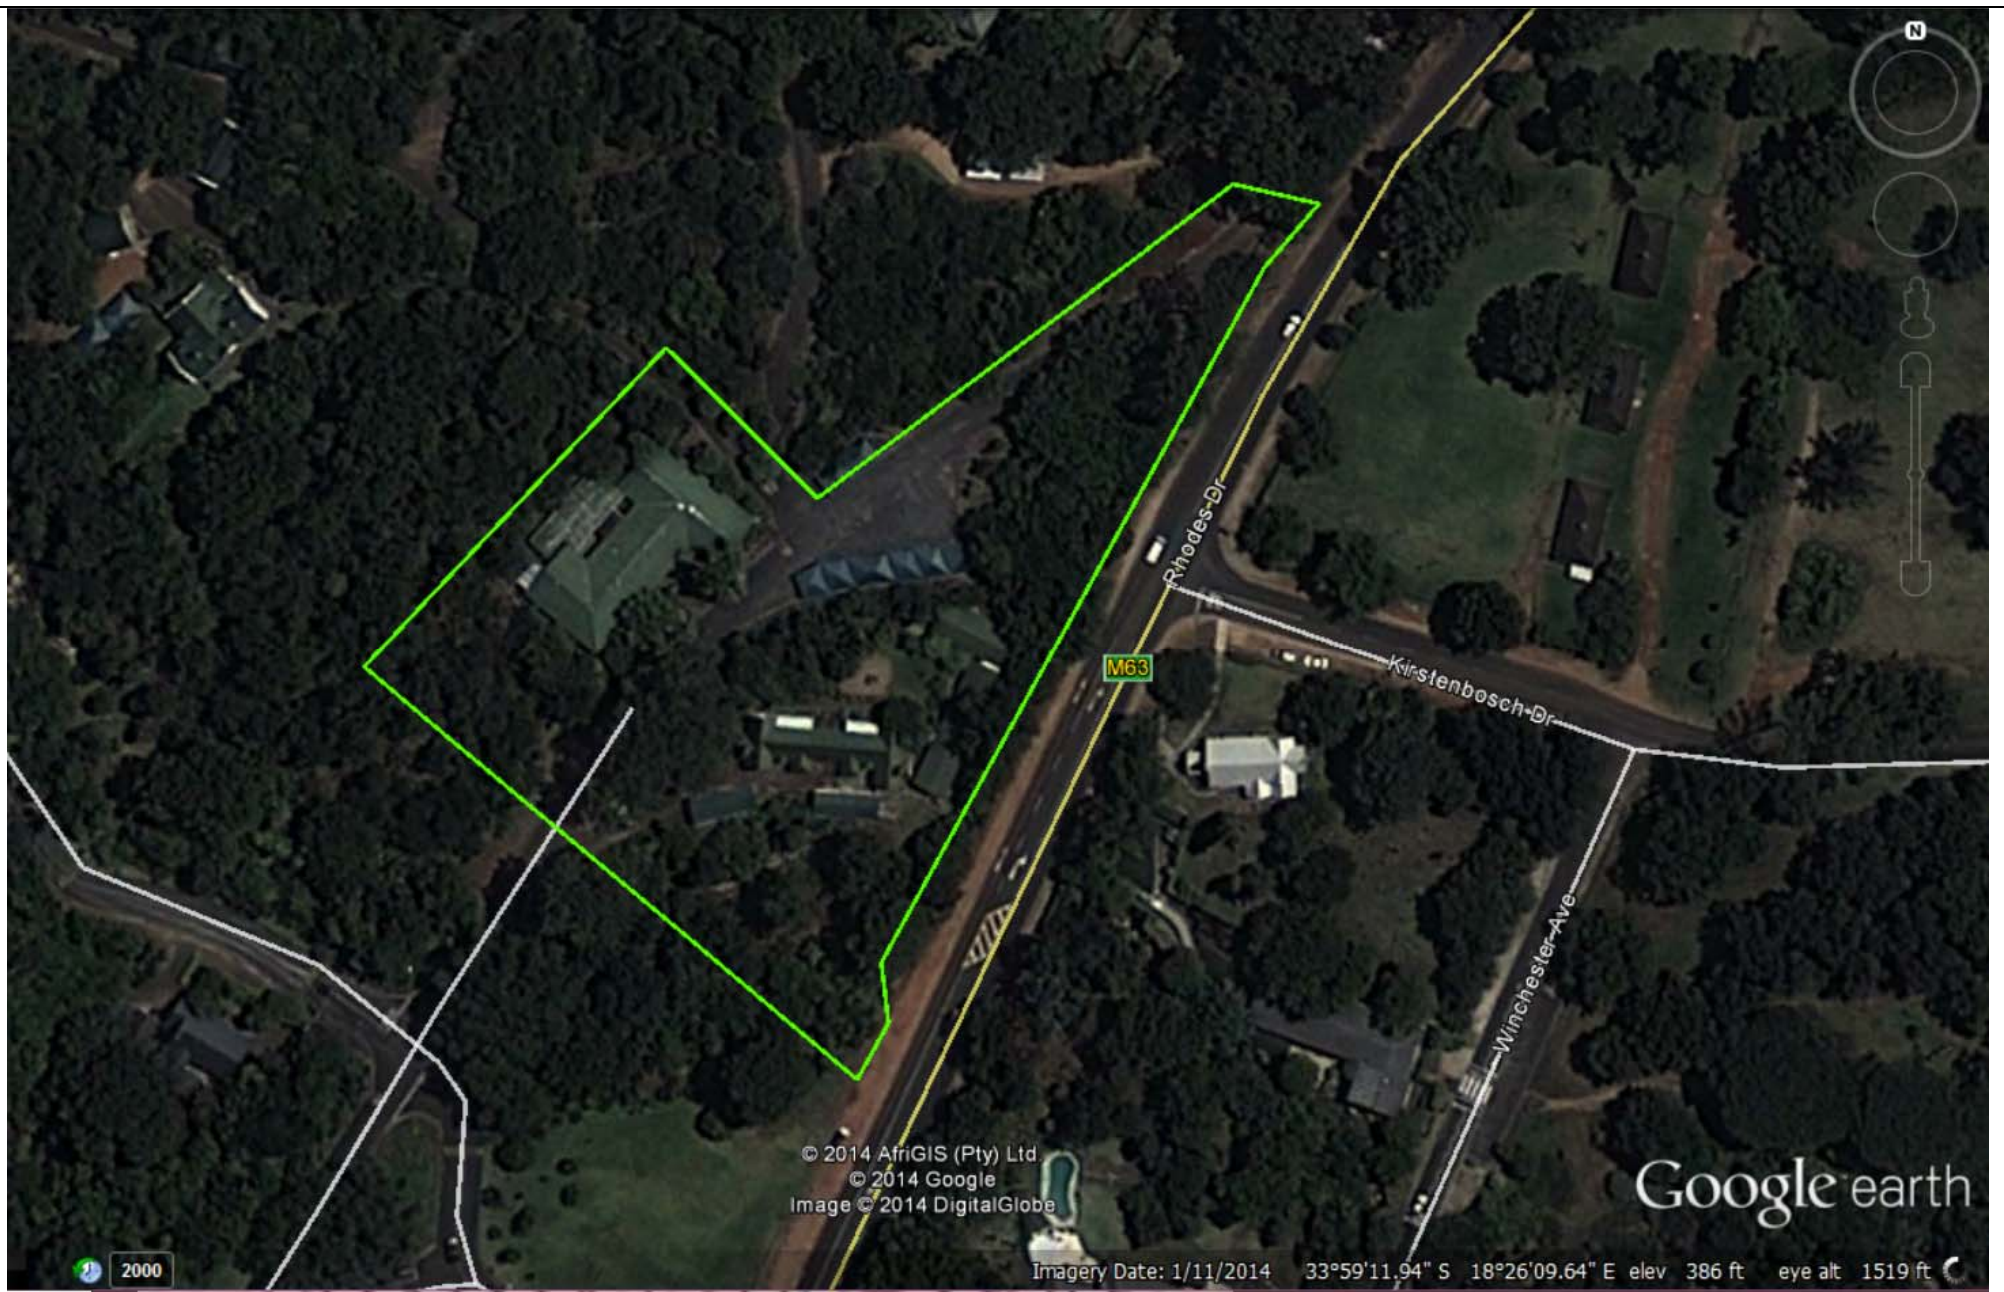

Appendix A: Maps

- Site Map
- Locality Map
- Topographic Map
- Proposed Development Area
- SANBI National Landcover Map
- SANBI National Protected Areas Map
- SANBI National Threatened Ecosystems Map
- SANBI National Vegetation Map

SEC

CLIENT:
SANBI

PROJECT:
014037 Kirstenbosch

TITLE:
Site Map,

**DRAWING
NUMBER:**
014037/1

SEC

CLIENT:
SANBI

PROJECT:
014037 Kirstenbosch

TITLE:
Locality Map

DRAWING NUMBER:
014037/2

SEC

CLIENT:
SANBI

PROJECT:
014037
Kirstenbosch

TITLE:
Topographic
Map

DRAWING NUMBER:
014037/3

SEC

Endangered

Vulnerable

World Street Map

1: 9 384

0.5 0 0.24 0.5 Kilometers

Description

Enter a description of the envisaged development (up to 100 words)

Legend