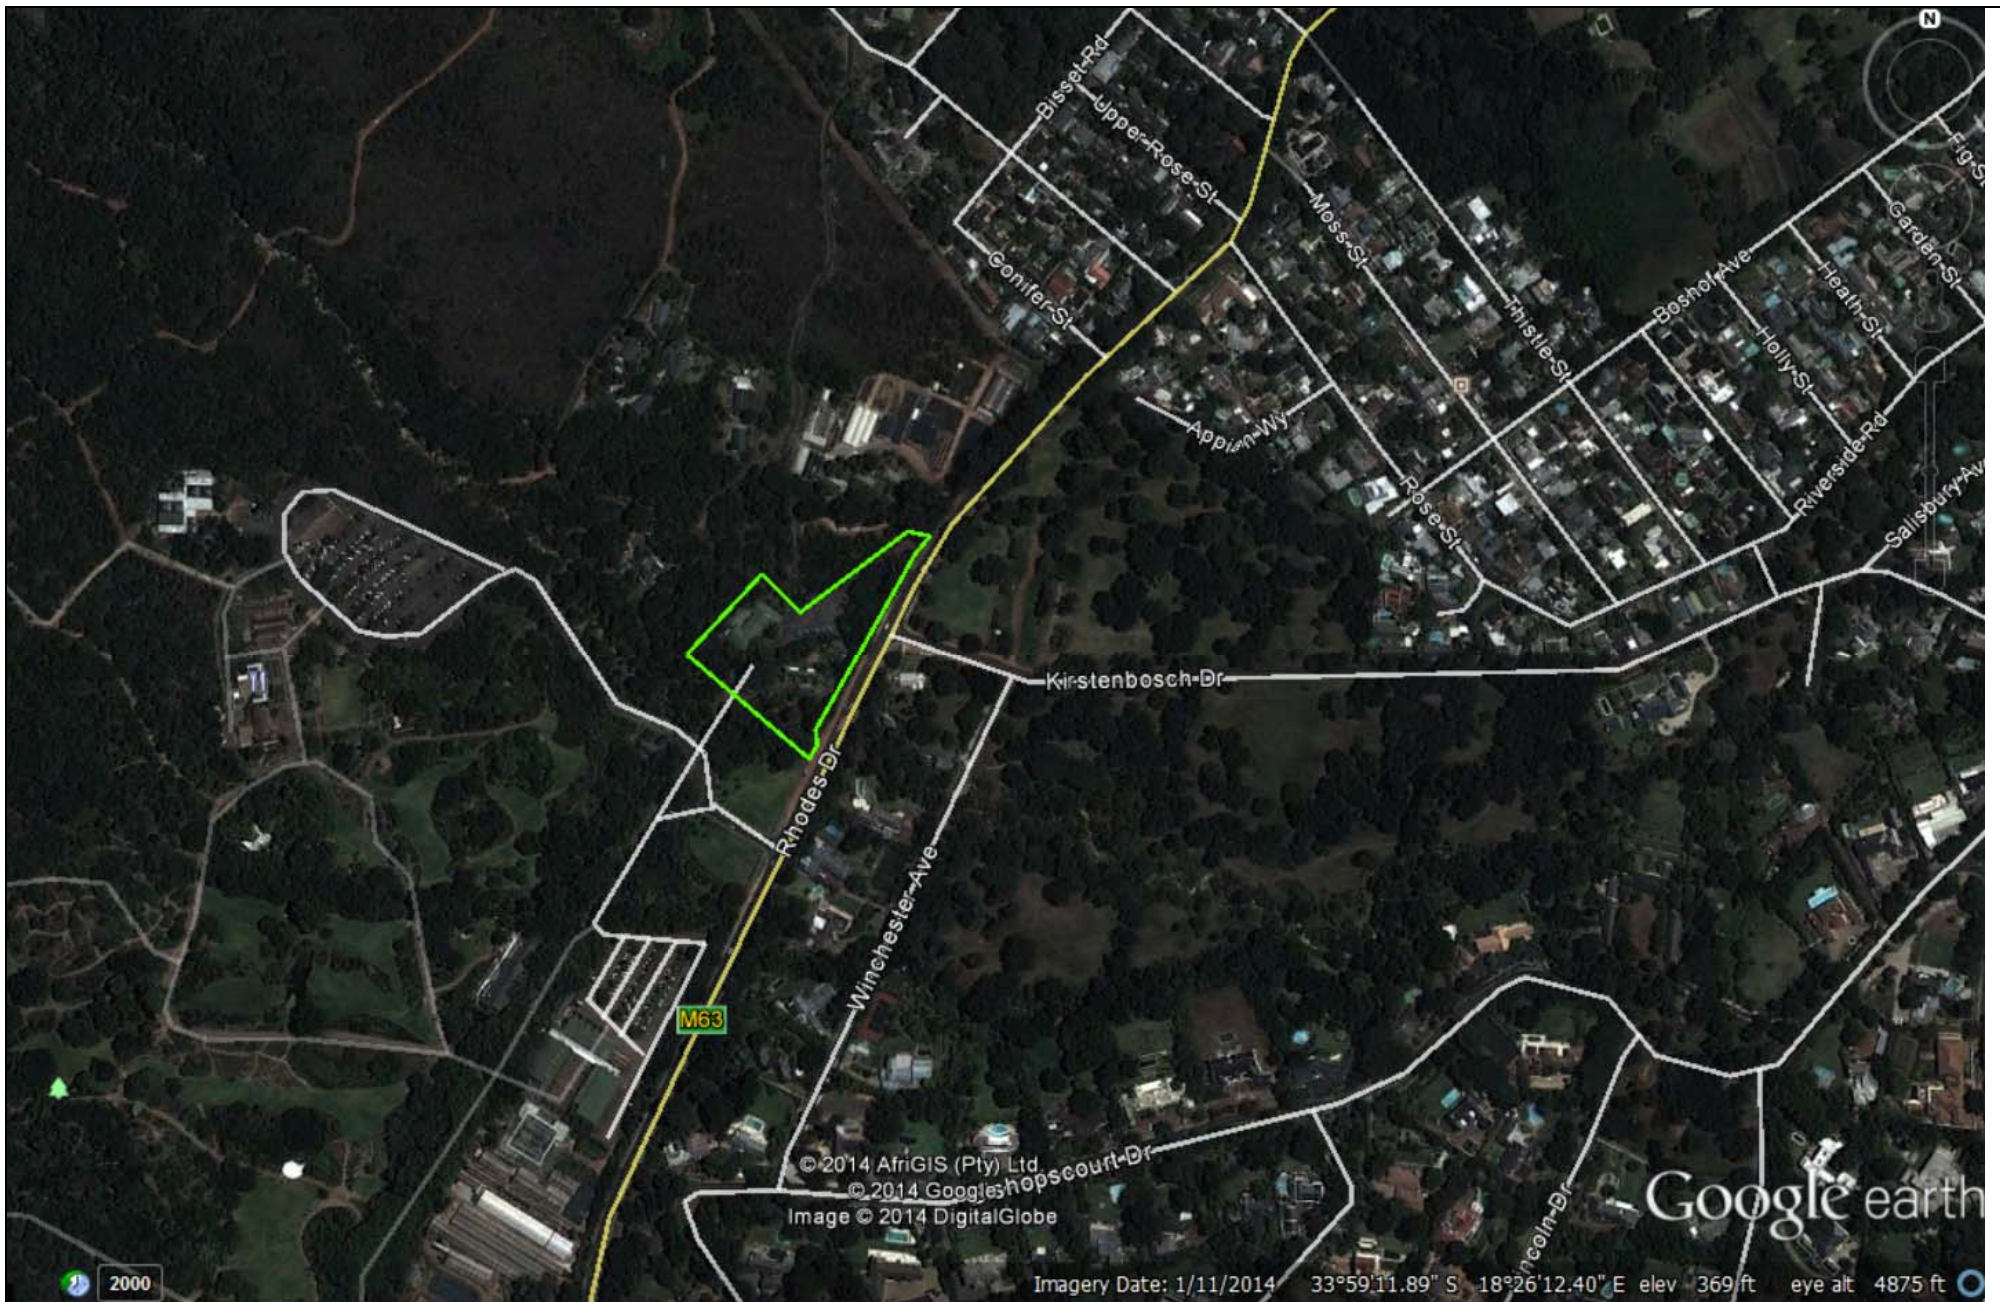

Appendix A: Maps

- Site Map
- Locality Map
- Topographic Map
- Proposed Development Area
- SANBI National Landcover Map
- SANBI National Protected Areas Map
- SANBI National Threatened Ecosystems Map
- SANBI National Vegetation Map

SEC

CLIENT:
SANBI

PROJECT:
014037 Kirstenbosch

TITLE:
Site Map,

**DRAWING
NUMBER:**
014037/1

SEC

CLIENT:
SANBI

PROJECT:
014037 Kirstenbosch

TITLE:
Locality Map

DRAWING NUMBER:
014037/2

SEC

CLIENT:
SANBI

PROJECT:
014037
Kirstenbosch

TITLE:
Topographic
Map

DRAWING NUMBER:
014037/3

SEC

Endangered

Vulnerable

World Street Map

1: 9 384

0.5 0 0.24 0.5 Kilometers

Description

Enter a description of the envisaged development (up to 100 words)

Legend