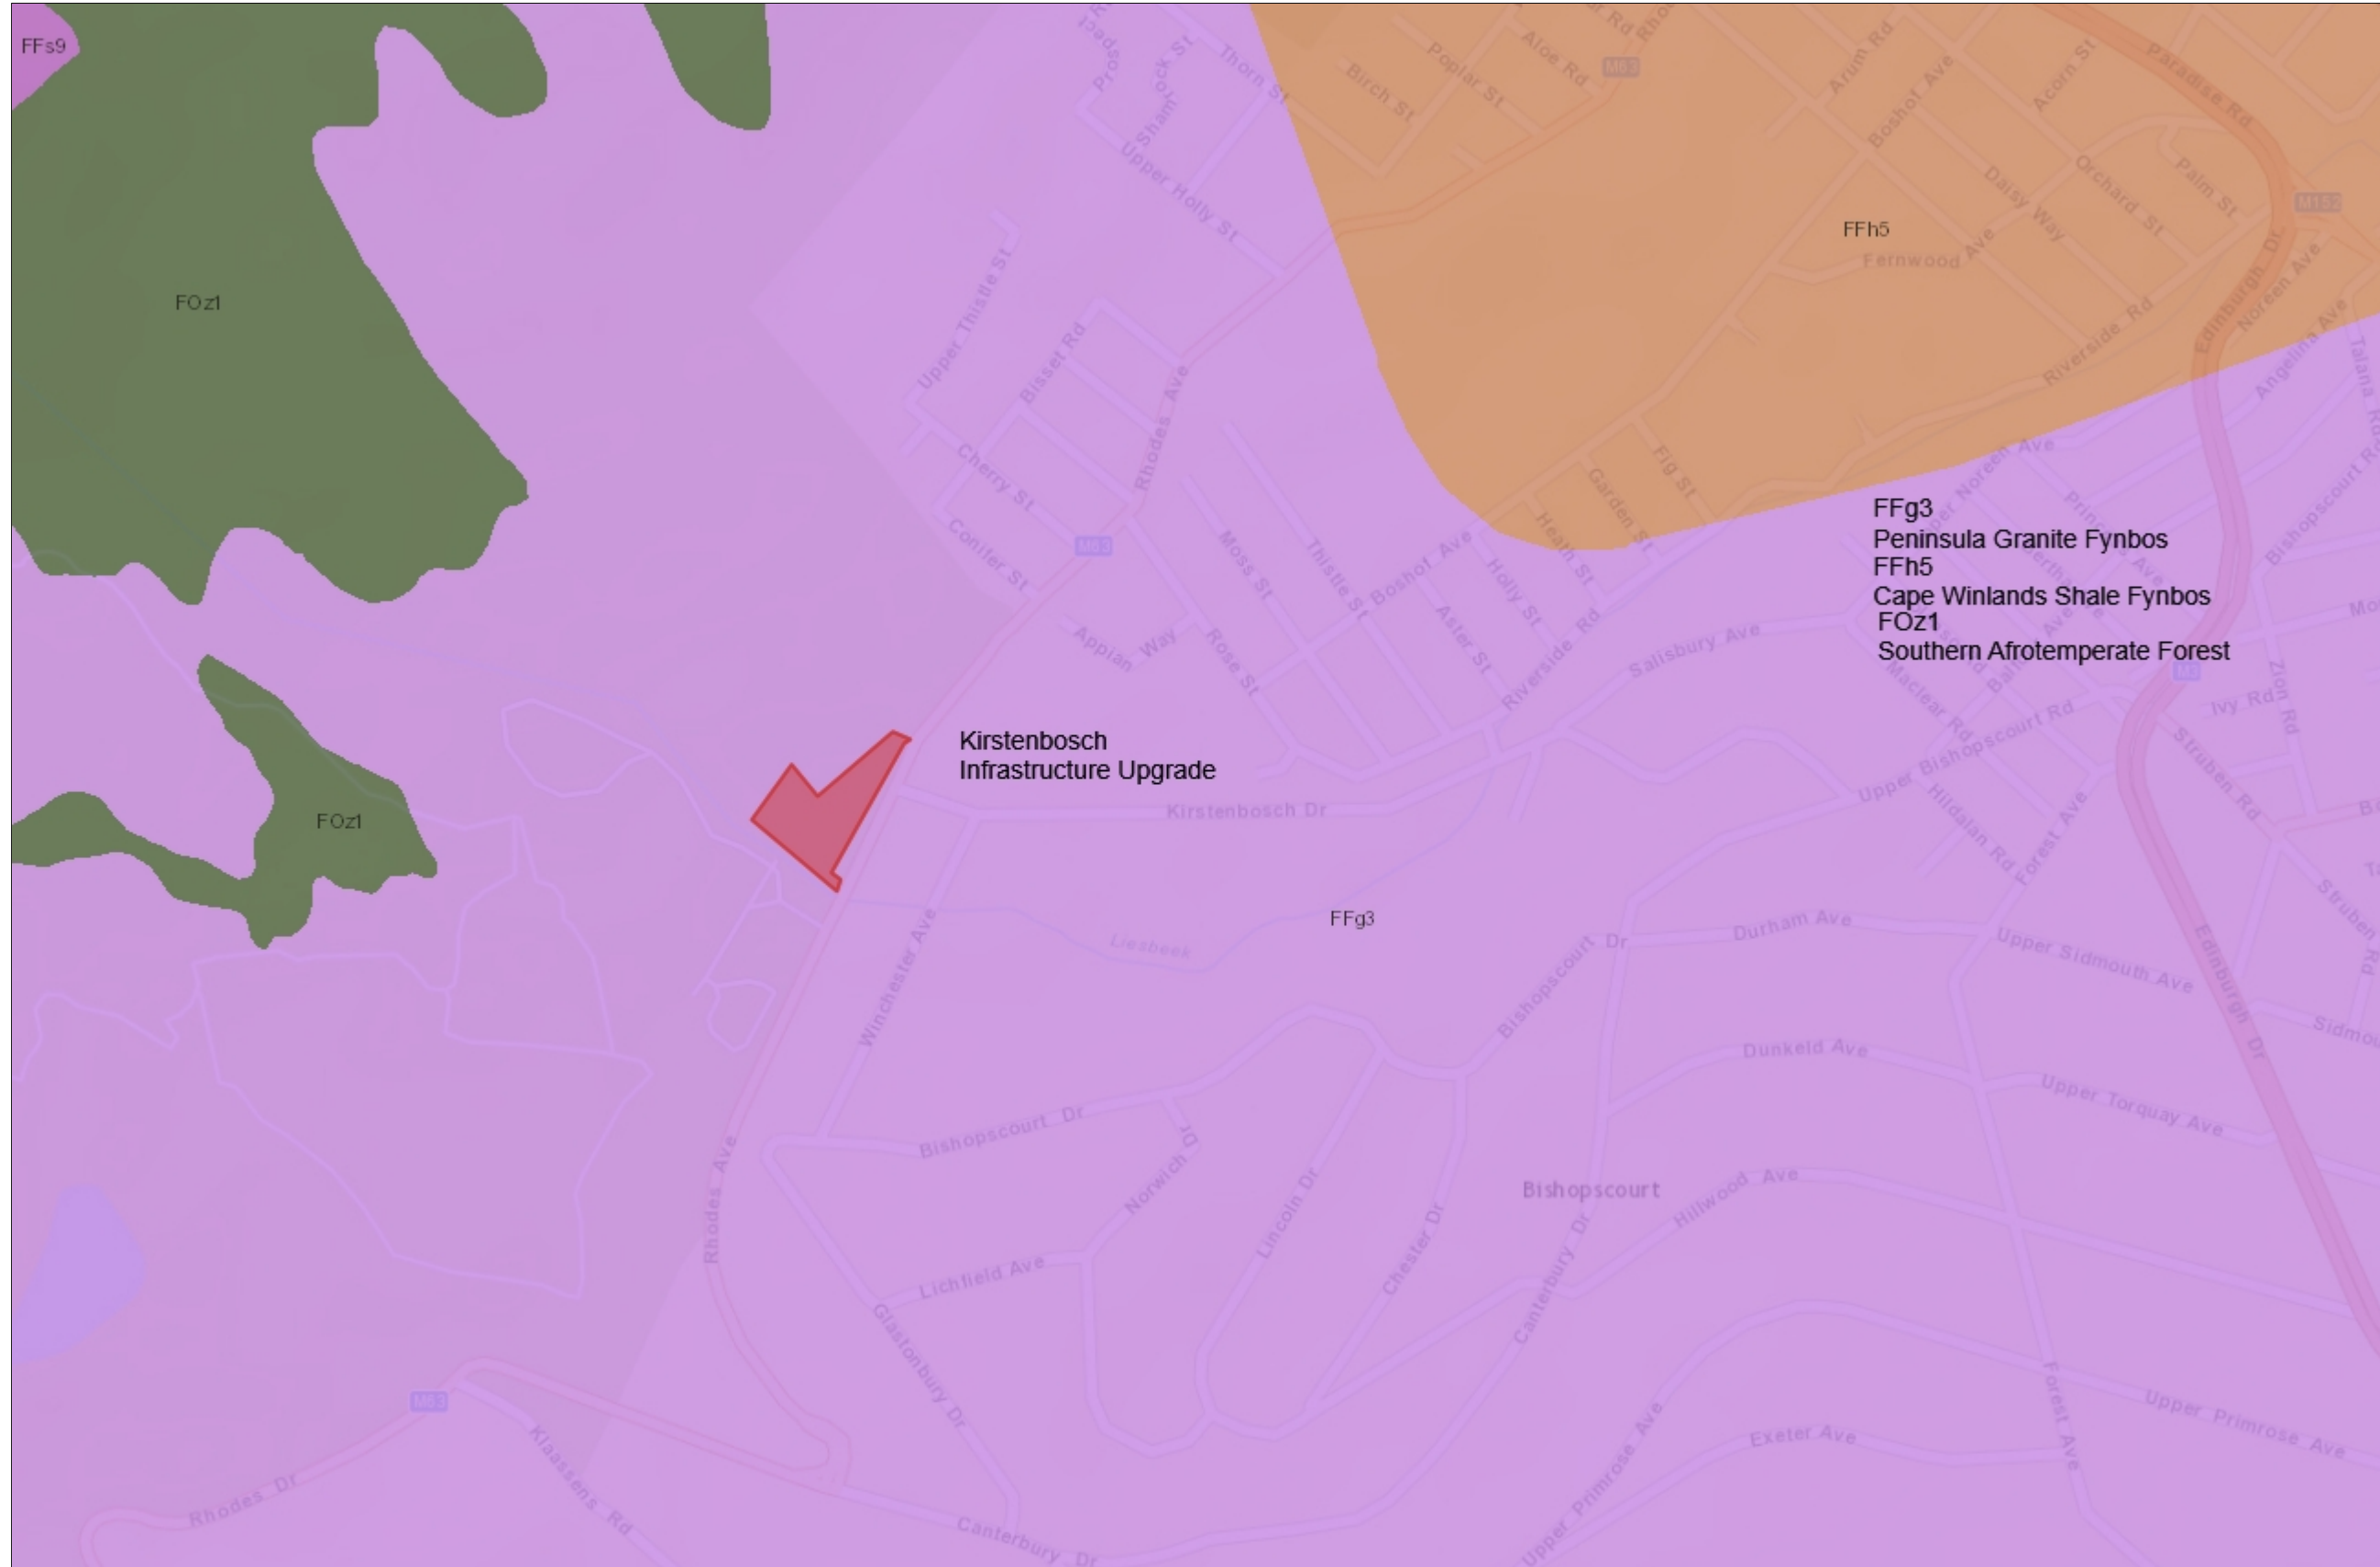

Endangered

Vulnerable

World Street Map

1: 9 384

0.5 0 0.24 0.5 Kilometers

Description

Enter a description of the envisaged development (up to 100 words)

Legend