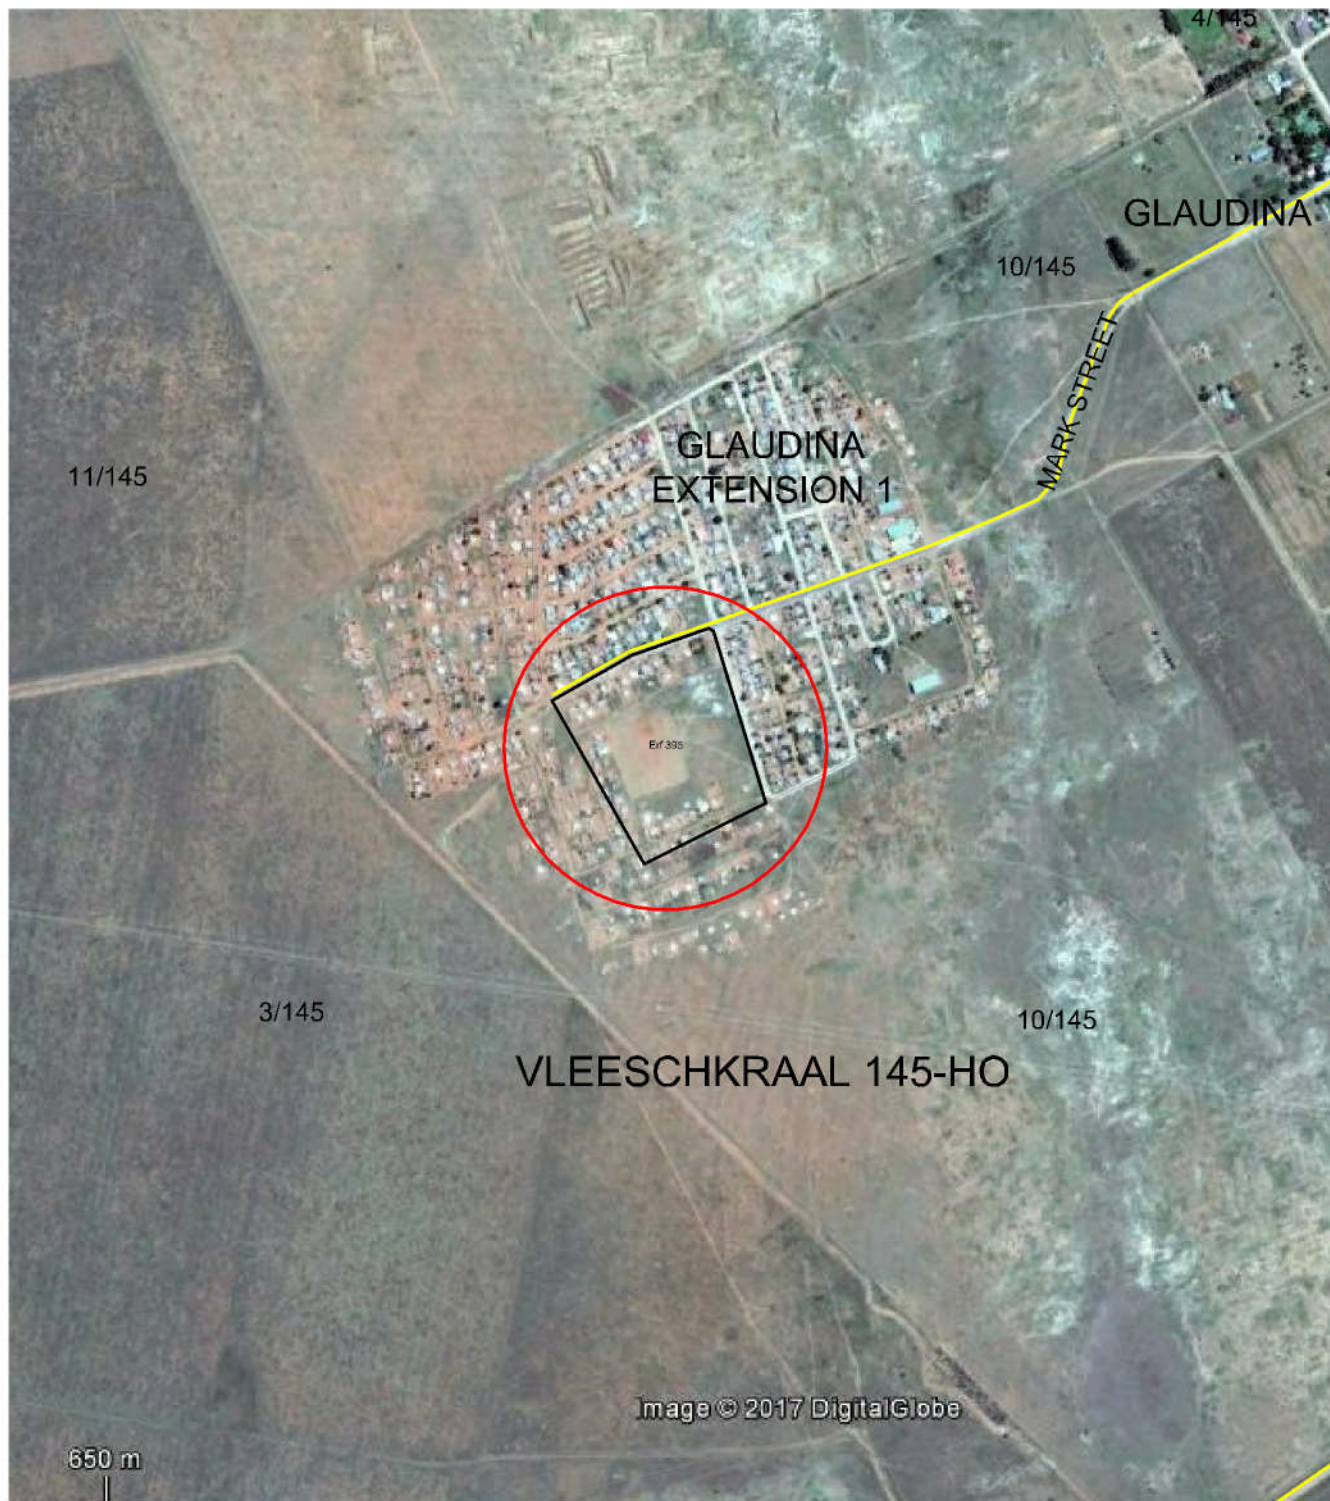

LOCALITY PLAN OF ERF 395, GLAUDINA EXTENSION 1.

Image © 2017 DigitalGlobe

650 m

LOCALITY PLAN OF ERF 395, GLAUDINA EXTENSION 1.

27°02'36.69" S