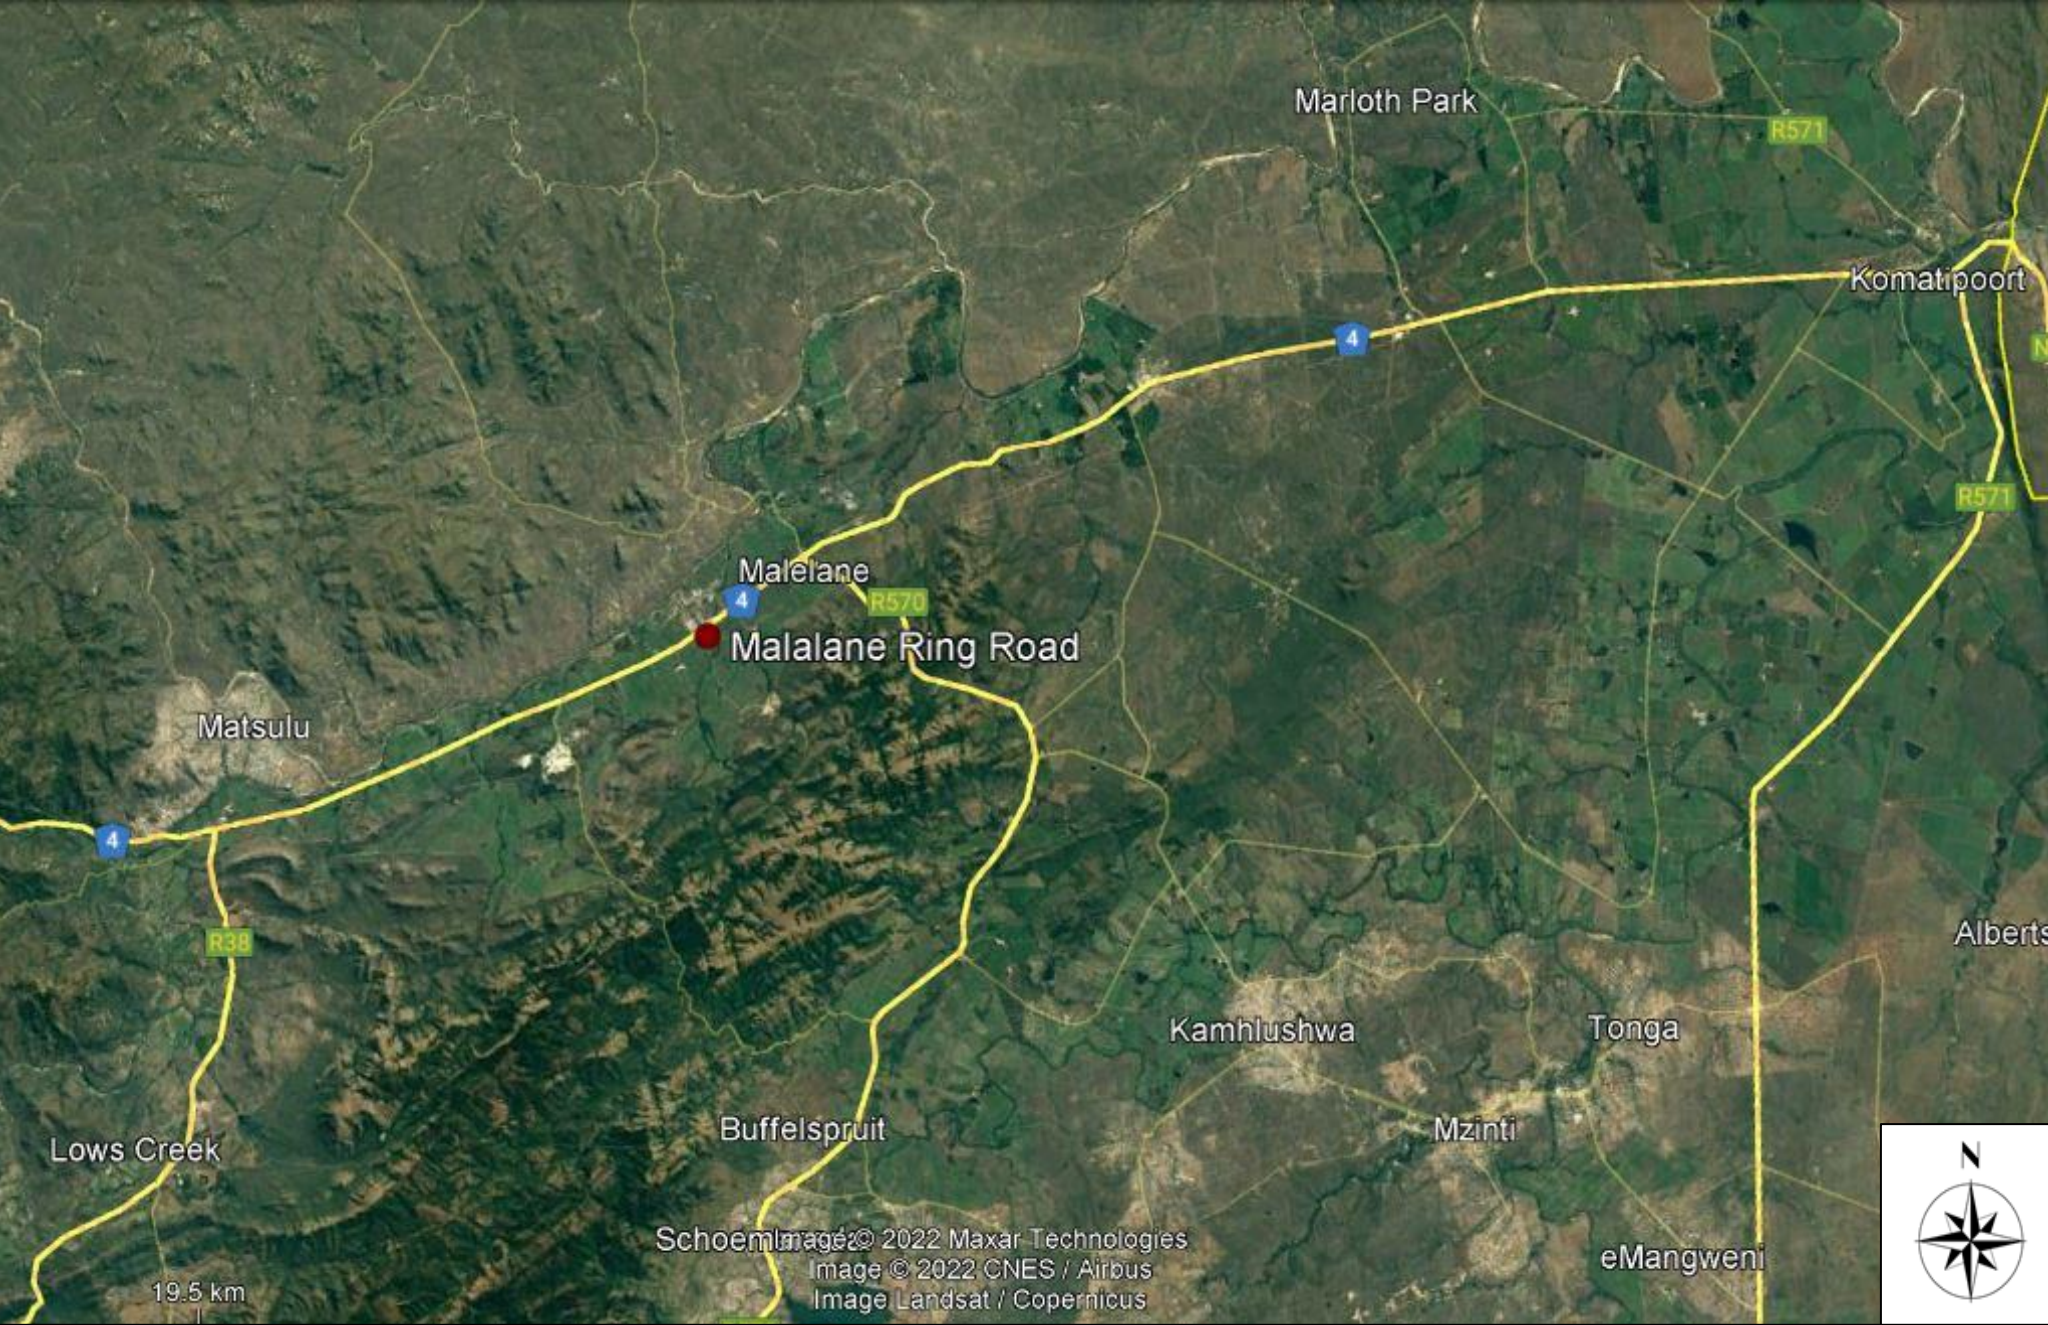

 Proposed Malalane Ring Road

**MAY 2022**

**Start Coordinates:**

25°30'24.51"S  
31°29'18.76"E

**End Coordinates:**

25°29'08.29"S  
31°32'20.84"E

**LAYOUT MAP: MALALANE RING ROAD, NKOMAZI LOCAL MUNICIPALITY, MPUMALANGA PROVINCE**

● Proposed Malalane Ring Road

<b>MAY 2022</b>	
<b>Start Coordinates:</b>	<b>End Coordinates:</b>
25°30'24.51"S 31°29'18.76"E	25°29'08.29"S 31°32'20.84"E

Schoemlimage © 2022 Maxar Technologies  
Image © 2022 CNES / Airbus  
Image Landsat / Copernicus

**LOCALITY MAP: MALALANE RING ROAD, NKOMAZI LOCAL MUNICIPALITY, MPUMALANGA PROVINCE**