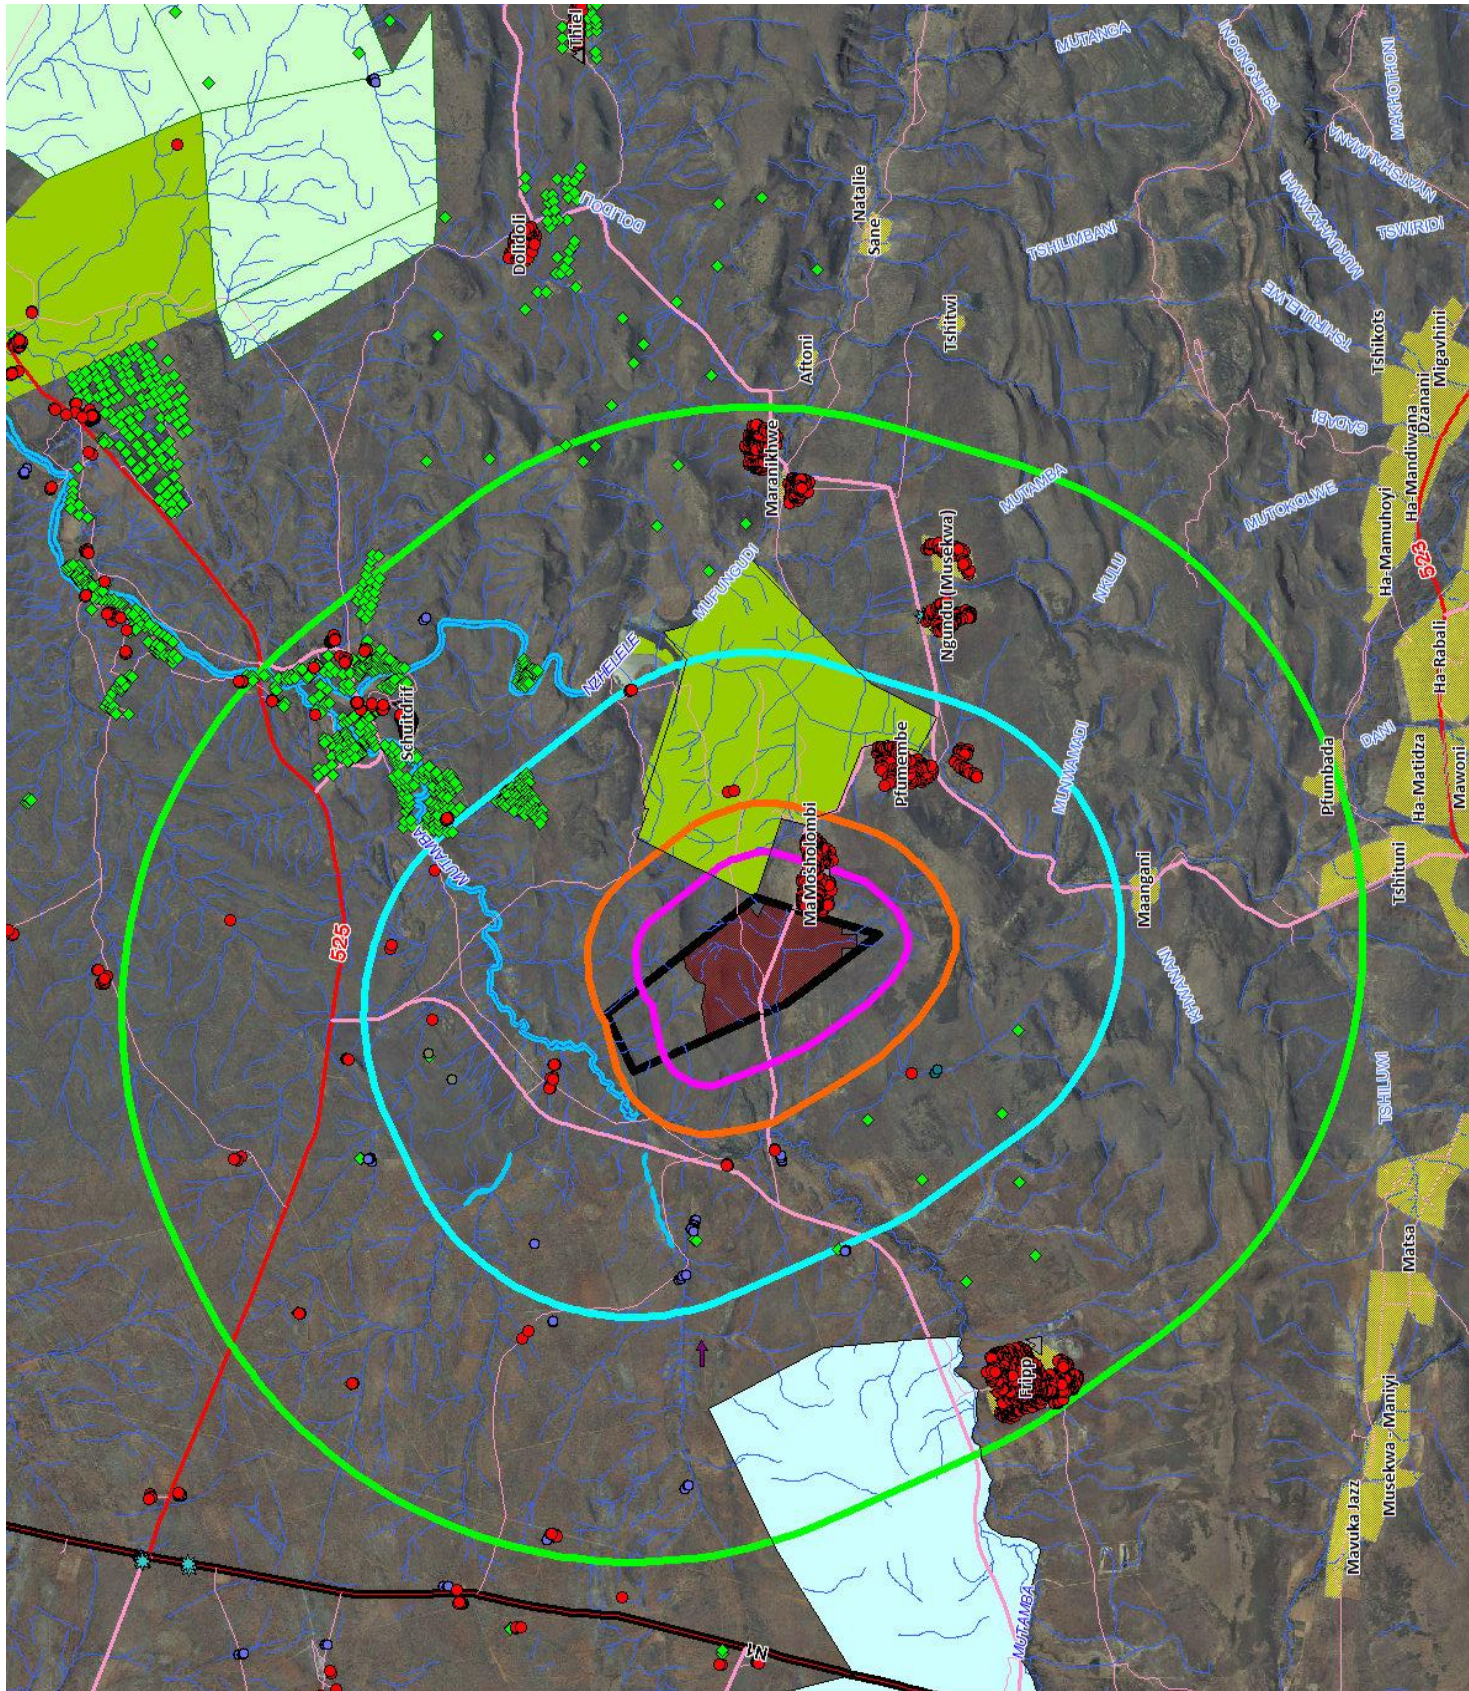

**Legend**

- Mining Right Area
- Interim waste dump
- Plant area
- Underground - longwall
- Road detour
- Open Pit (25 deg)
- Access road
- Villages
- Interim Discard Dump

Scale 1:50000

**Legend**

Mining Right Area

Study Zones

- 10km buffer
- 5km buffer
- 2km buffer
- 1km buffer

Project footprint

SR categories

- Agriculture
- Aviation
- Commercial
- Education
- Hunting
- Industry
- Institutional
- Residential
- Services
- Tourism
- Villages
- Nature Reserves
- Kuduland Conservancy
- EKland Safari

Scale 1:150000

**Legend**

Mining Right Area

Study Area

10km buffer

5km buffer

2km buffer

1km buffer