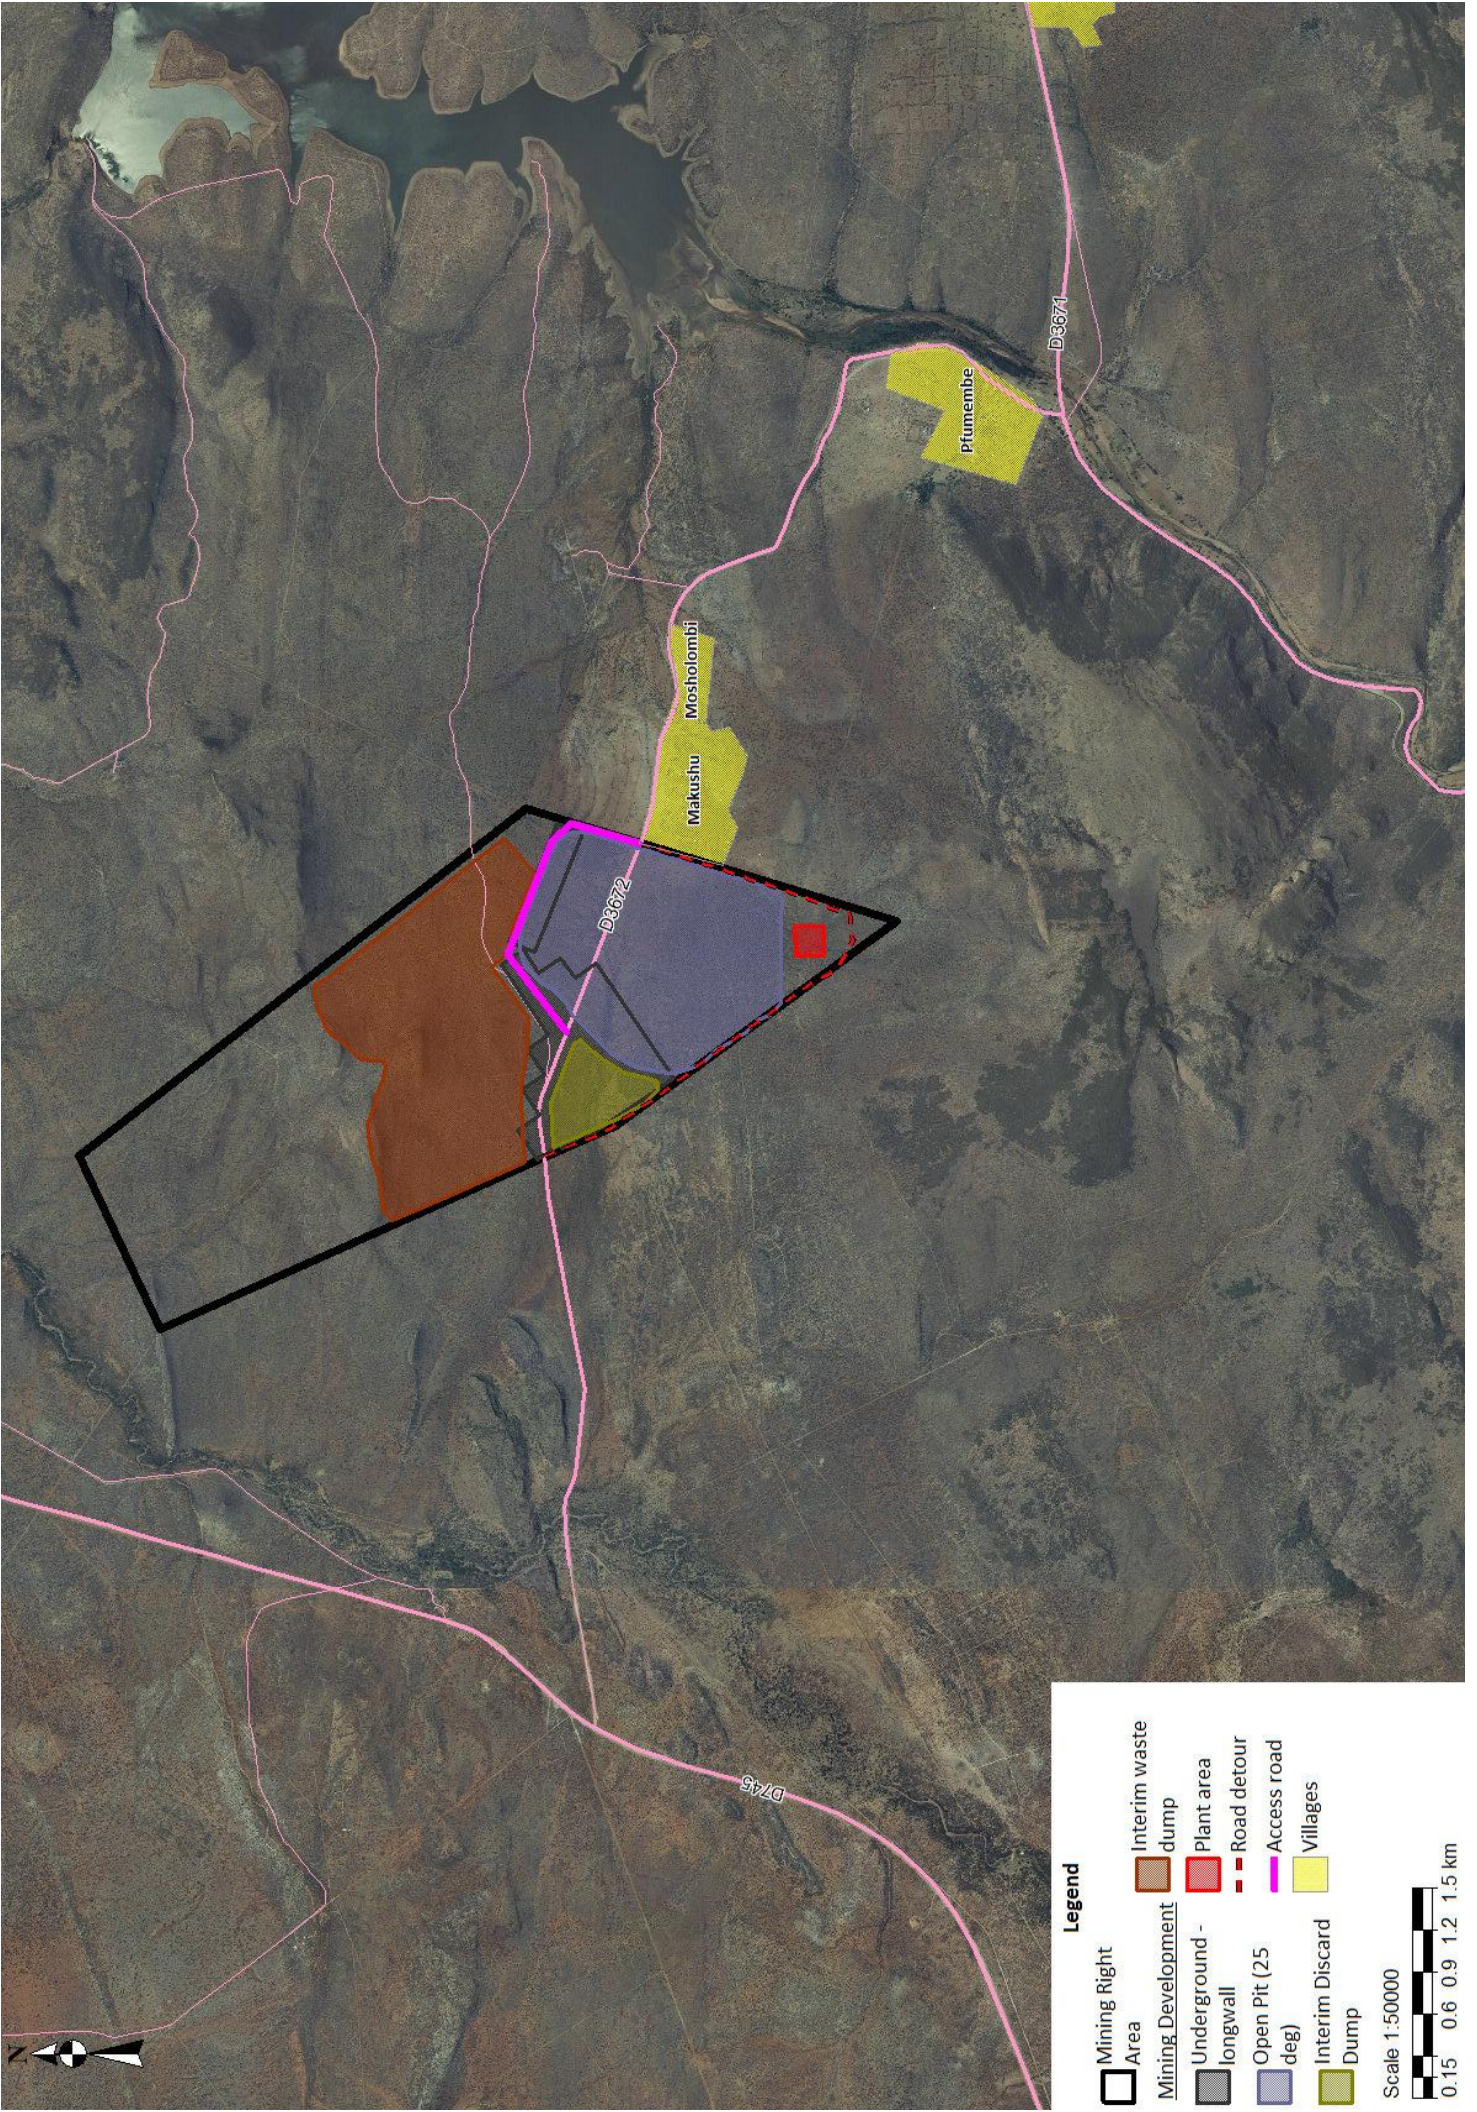

### Legend

 Mining Right Area

Scale 1:202770

**Legend**

- Mining Right Area
- Kuddland Conservancy
- Eklund Safari Game Reserve
- Nwanedi Nature Reserve
- Honnet Nature Reserve
- Ntshhele Nature Reserve

Scale 1:250000

**Legend**

- Mining Right Area
- Interim waste dump
- Plant area
- Underground - longwall
- Road detour
- Open Pit (25 deg)
- Access road
- Villages
- Interim Discard Dump

Scale 1:50000

**Legend**

Mining Right Area

Study Zones

- 10km buffer
- 5km buffer
- 2km buffer
- 1km buffer

Project footprint

SR categories

- Agriculture
- Aviation
- Commercial
- Education
- Hunting
- Industry
- Institutional
- Residential
- Services
- Tourism
- Villages
- Nature Reserves
- Kuduland Conservancy
- EKland Safari

Scale 1:150000

**Legend**

Mining Right Area

Study Area

10km buffer

5km buffer

2km buffer

1km buffer