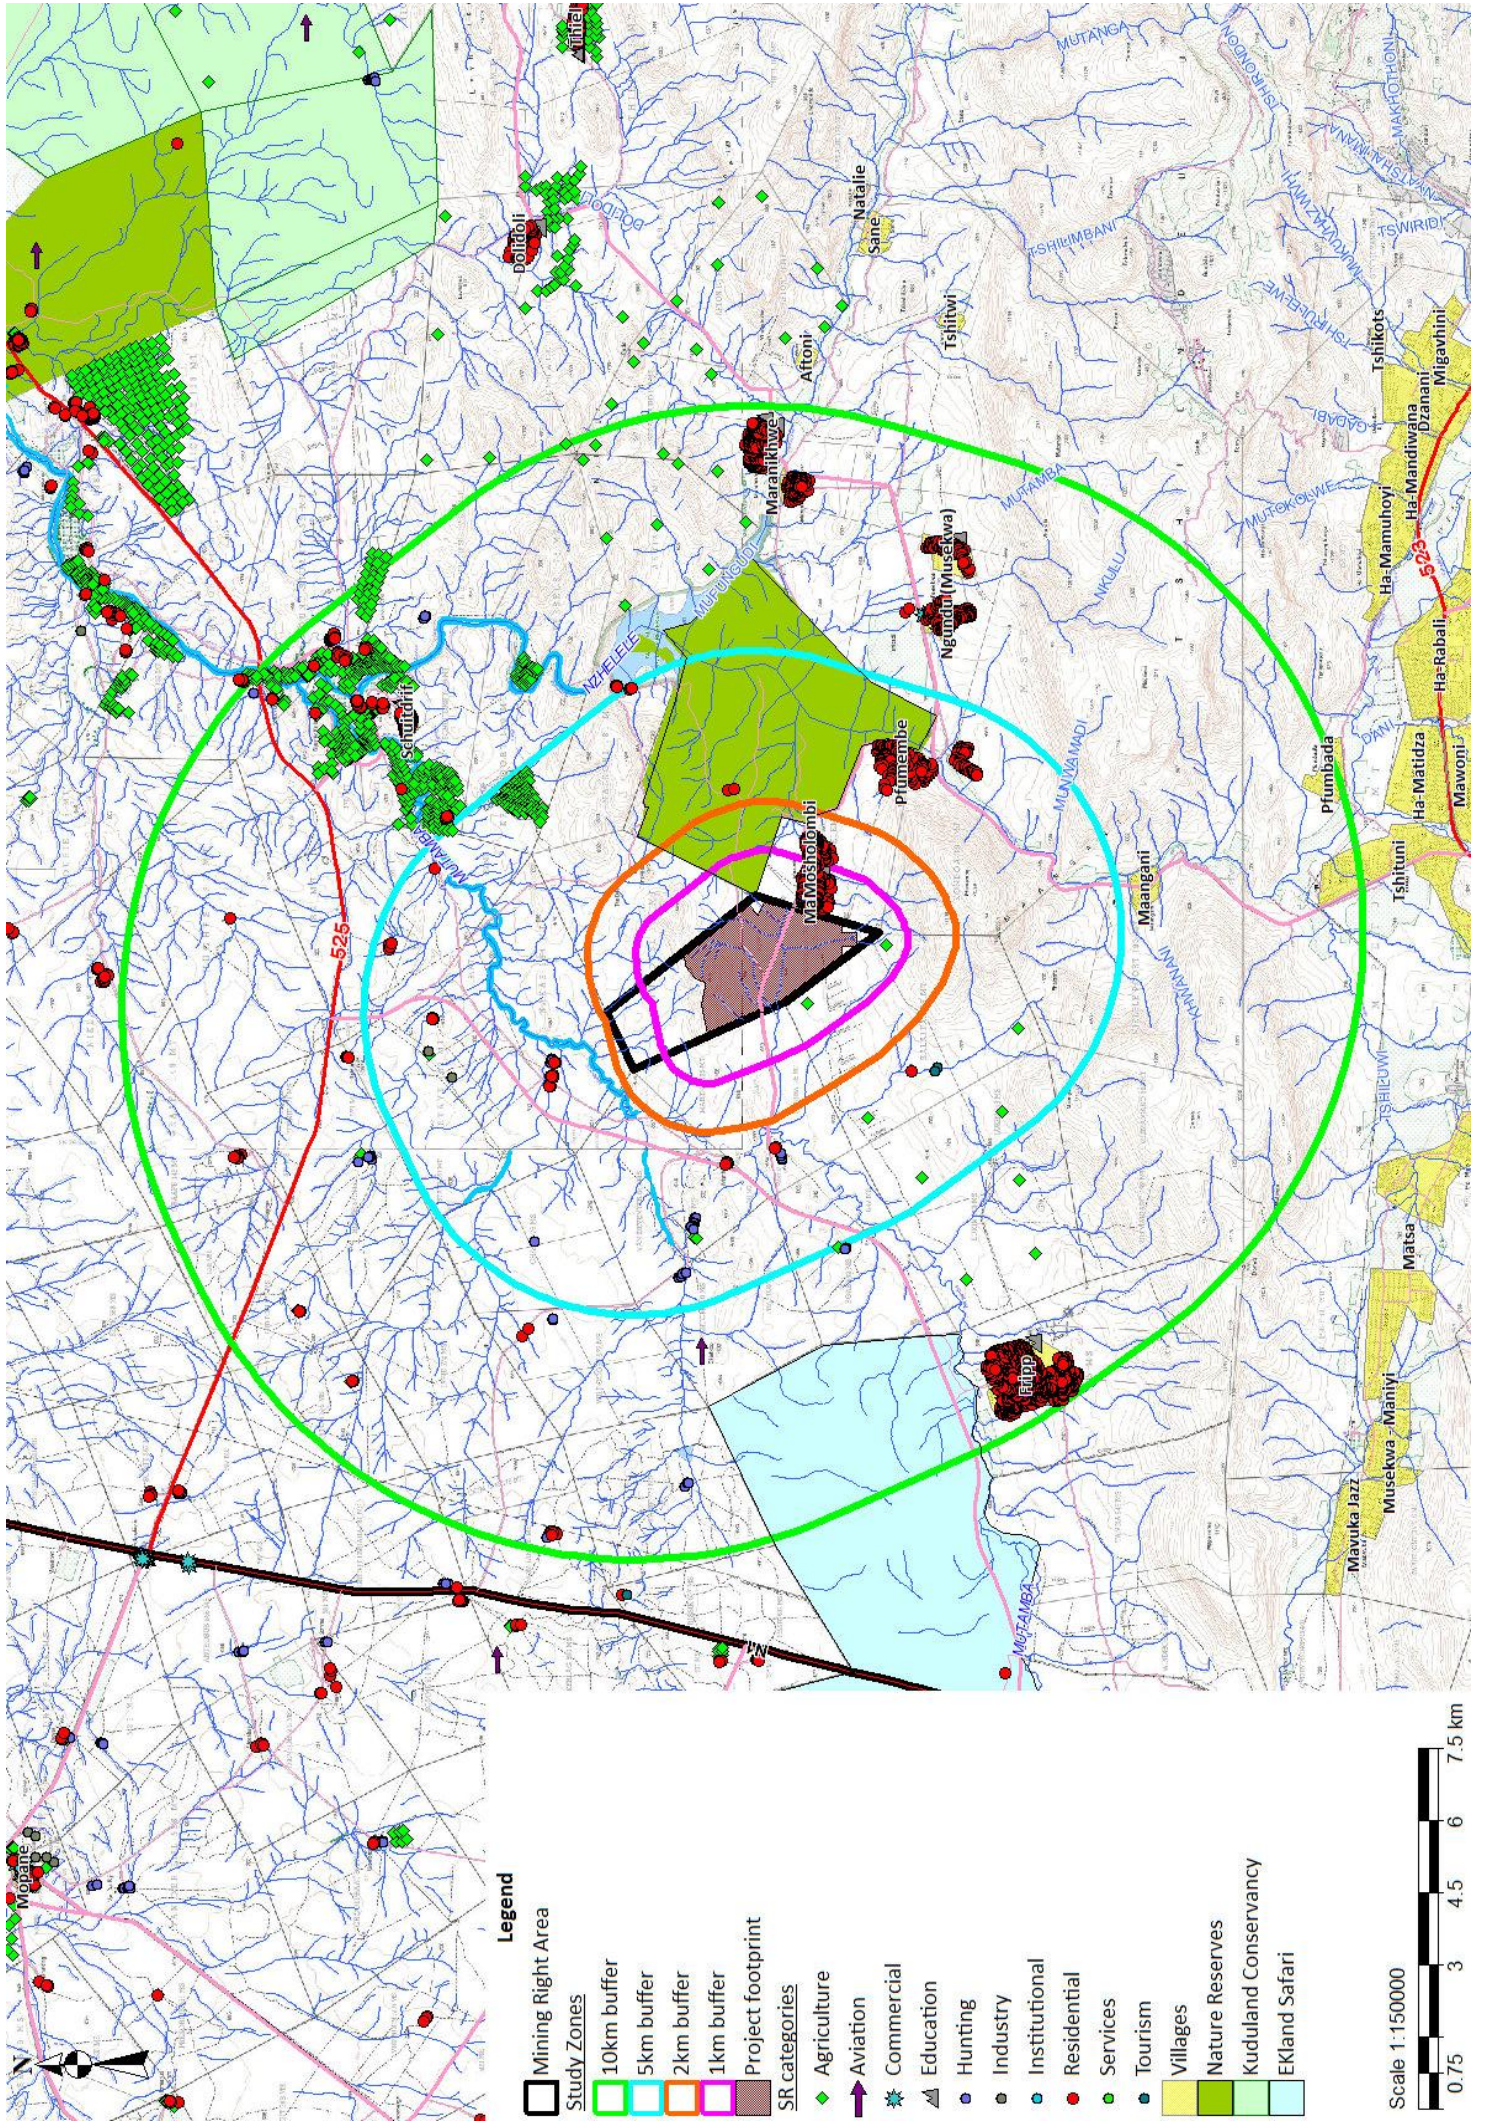

### Legend

 Mining Right Area

Scale 1:202770

**Legend**

- Mining Right Area
- Kuddland Conservancy
- Eklund Safari Game Reserve
- Nwanedi Nature Reserve
- Honnet Nature Reserve
- Ntshhele Nature Reserve

Scale 1:250000

**Legend**

- Mining Right Area
- Interim waste dump
- Plant area
- Underground - longwall
- Road detour
- Open Pit (25 deg)
- Access road
- Villages
- Interim Discard Dump

Scale 1:50000

**Legend**

Mining Right Area

Study Zones

- 10km buffer
- 5km buffer
- 2km buffer
- 1km buffer

Project footprint

SR categories

- Agriculture
- Aviation
- Commercial
- Education
- Hunting
- Industry
- Institutional
- Residential
- Services
- Tourism
- Villages
- Nature Reserves
- Kuduland Conservancy
- EKland Safari

Scale 1:150000

**Legend**

Mining Right Area

Study Area

10km buffer

5km buffer

2km buffer

1km buffer