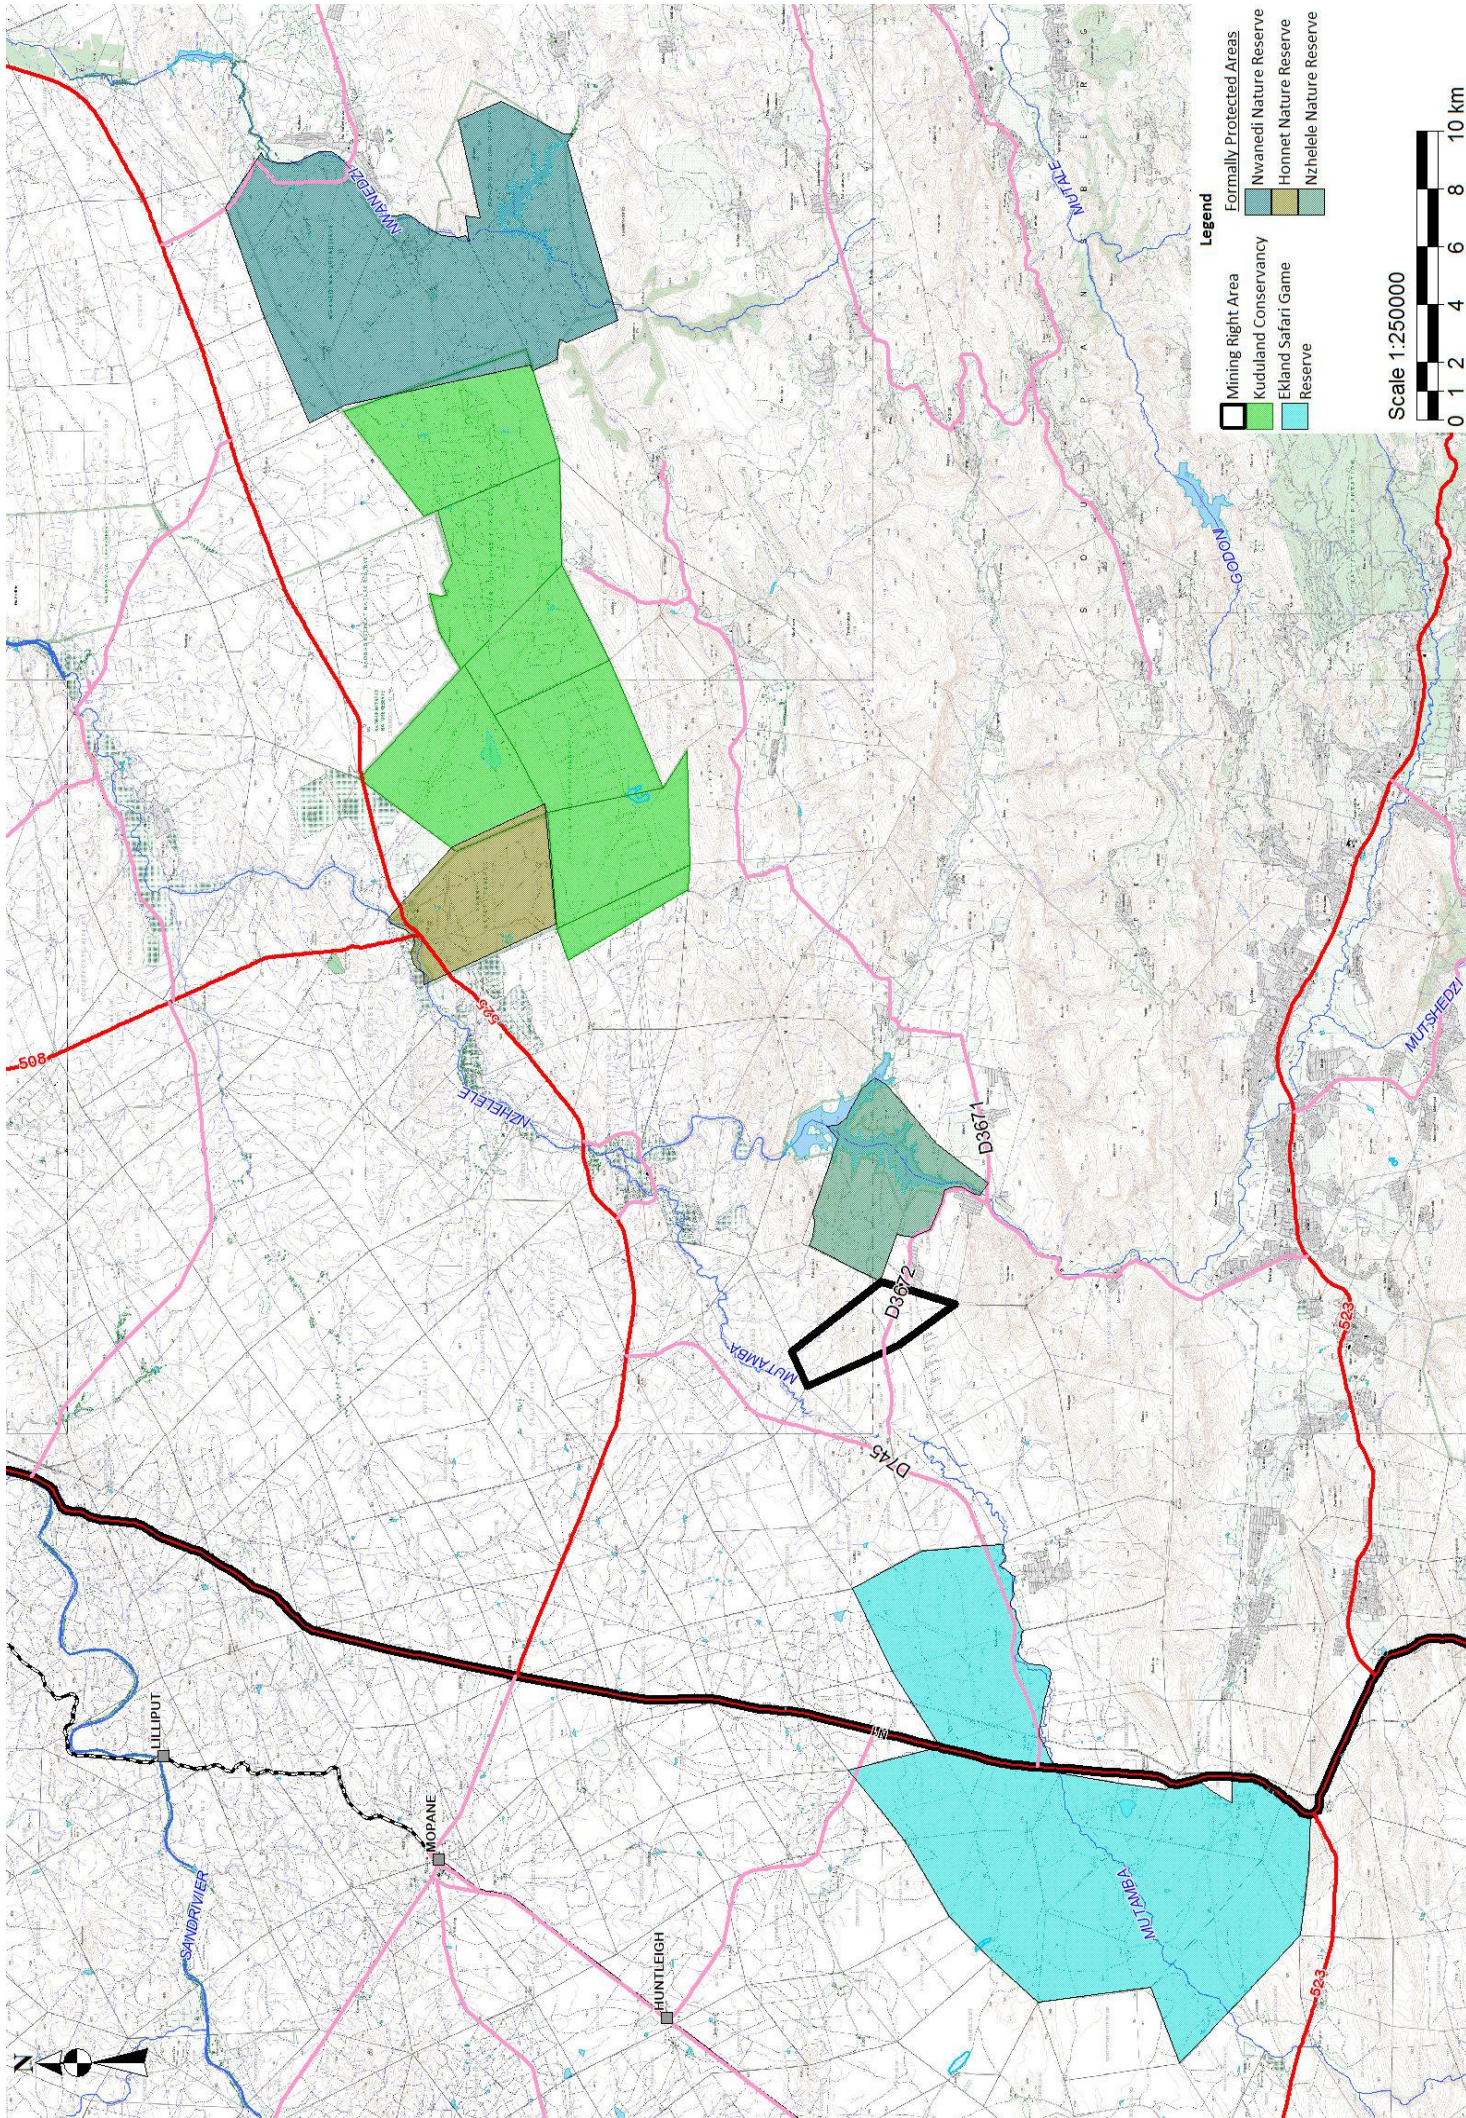

### Legend

 Mining Right Area

Scale 1:202770

**Legend**

- Mining Right Area
- Kuddland Conservancy
- Eklund Safari Game Reserve
- Nwanedi Nature Reserve
- Honnet Nature Reserve
- Ntshhele Nature Reserve

Scale 1:250000

**Legend**

- Mining Right Area
- Interim waste dump
- Plant area
- Underground - longwall
- Road detour
- Open Pit (25 deg)
- Access road
- Villages
- Interim Discard Dump

Scale 1:50000

**Legend**

Mining Right Area

Study Zones

- 10km buffer
- 5km buffer
- 2km buffer
- 1km buffer

Project footprint

SR categories

- Agriculture
- Aviation
- Commercial
- Education
- Hunting
- Industry
- Institutional
- Residential
- Services
- Tourism
- Villages
- Nature Reserves
- Kuduland Conservancy
- EKland Safari

Scale 1:150000

**Legend**

Mining Right Area

Study Area

10km buffer

5km buffer

2km buffer

1km buffer