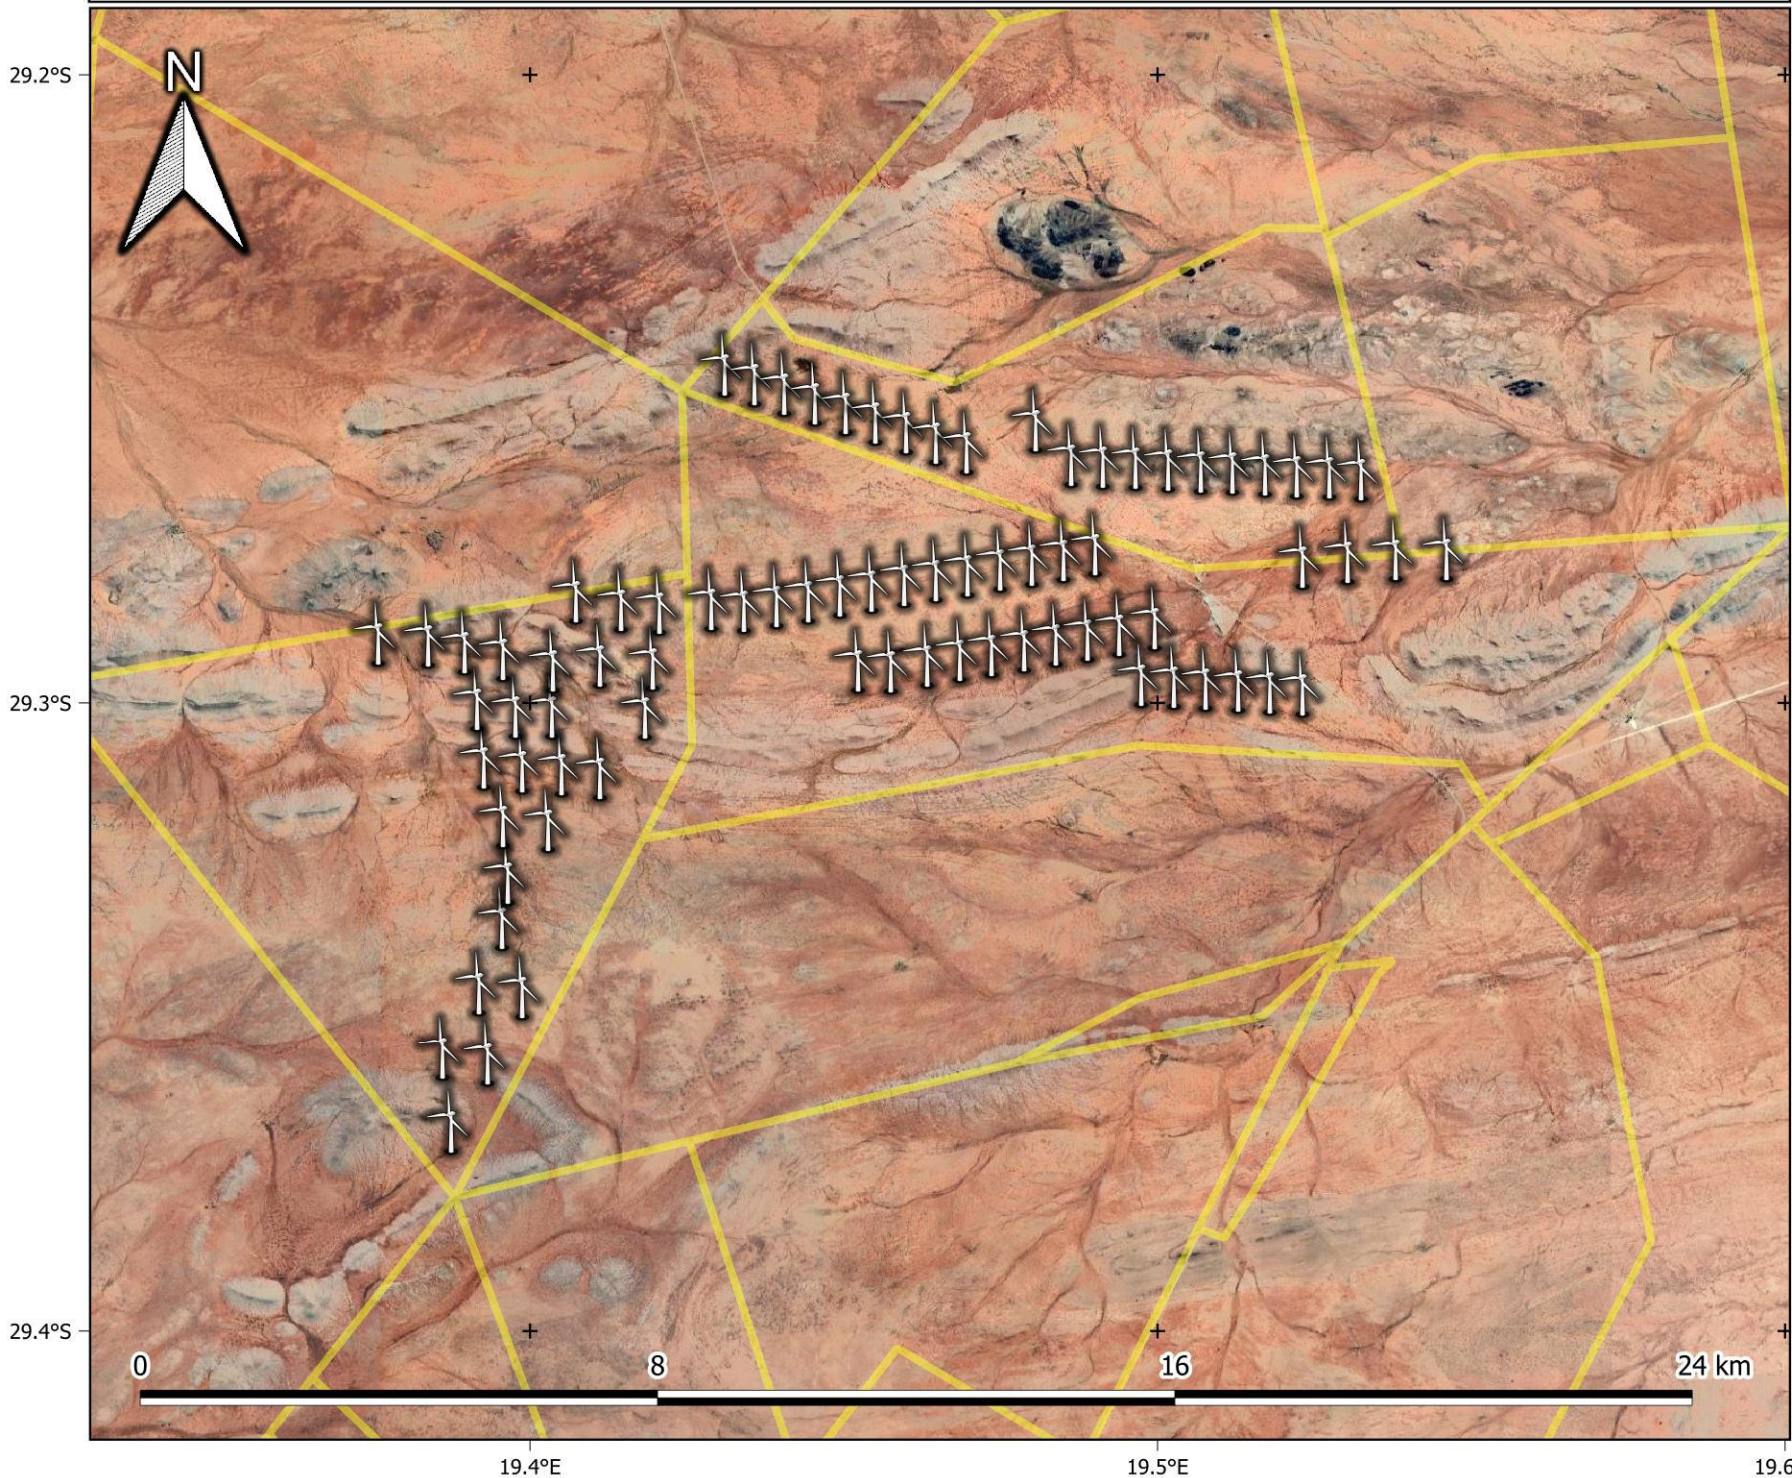

Appendix B:

Preliminary Layout Design

De Rust: WEF South - Aerial

Legend

-  Turbine layout (alternative 1)
-  Farm portions

1:200 000

Provincial Context

De Rust: WEF - Layout (Alternative 2)

Legend

-  Turbine layout (alternative 2)
-  Farm portions

1:90 000

Provincial Context