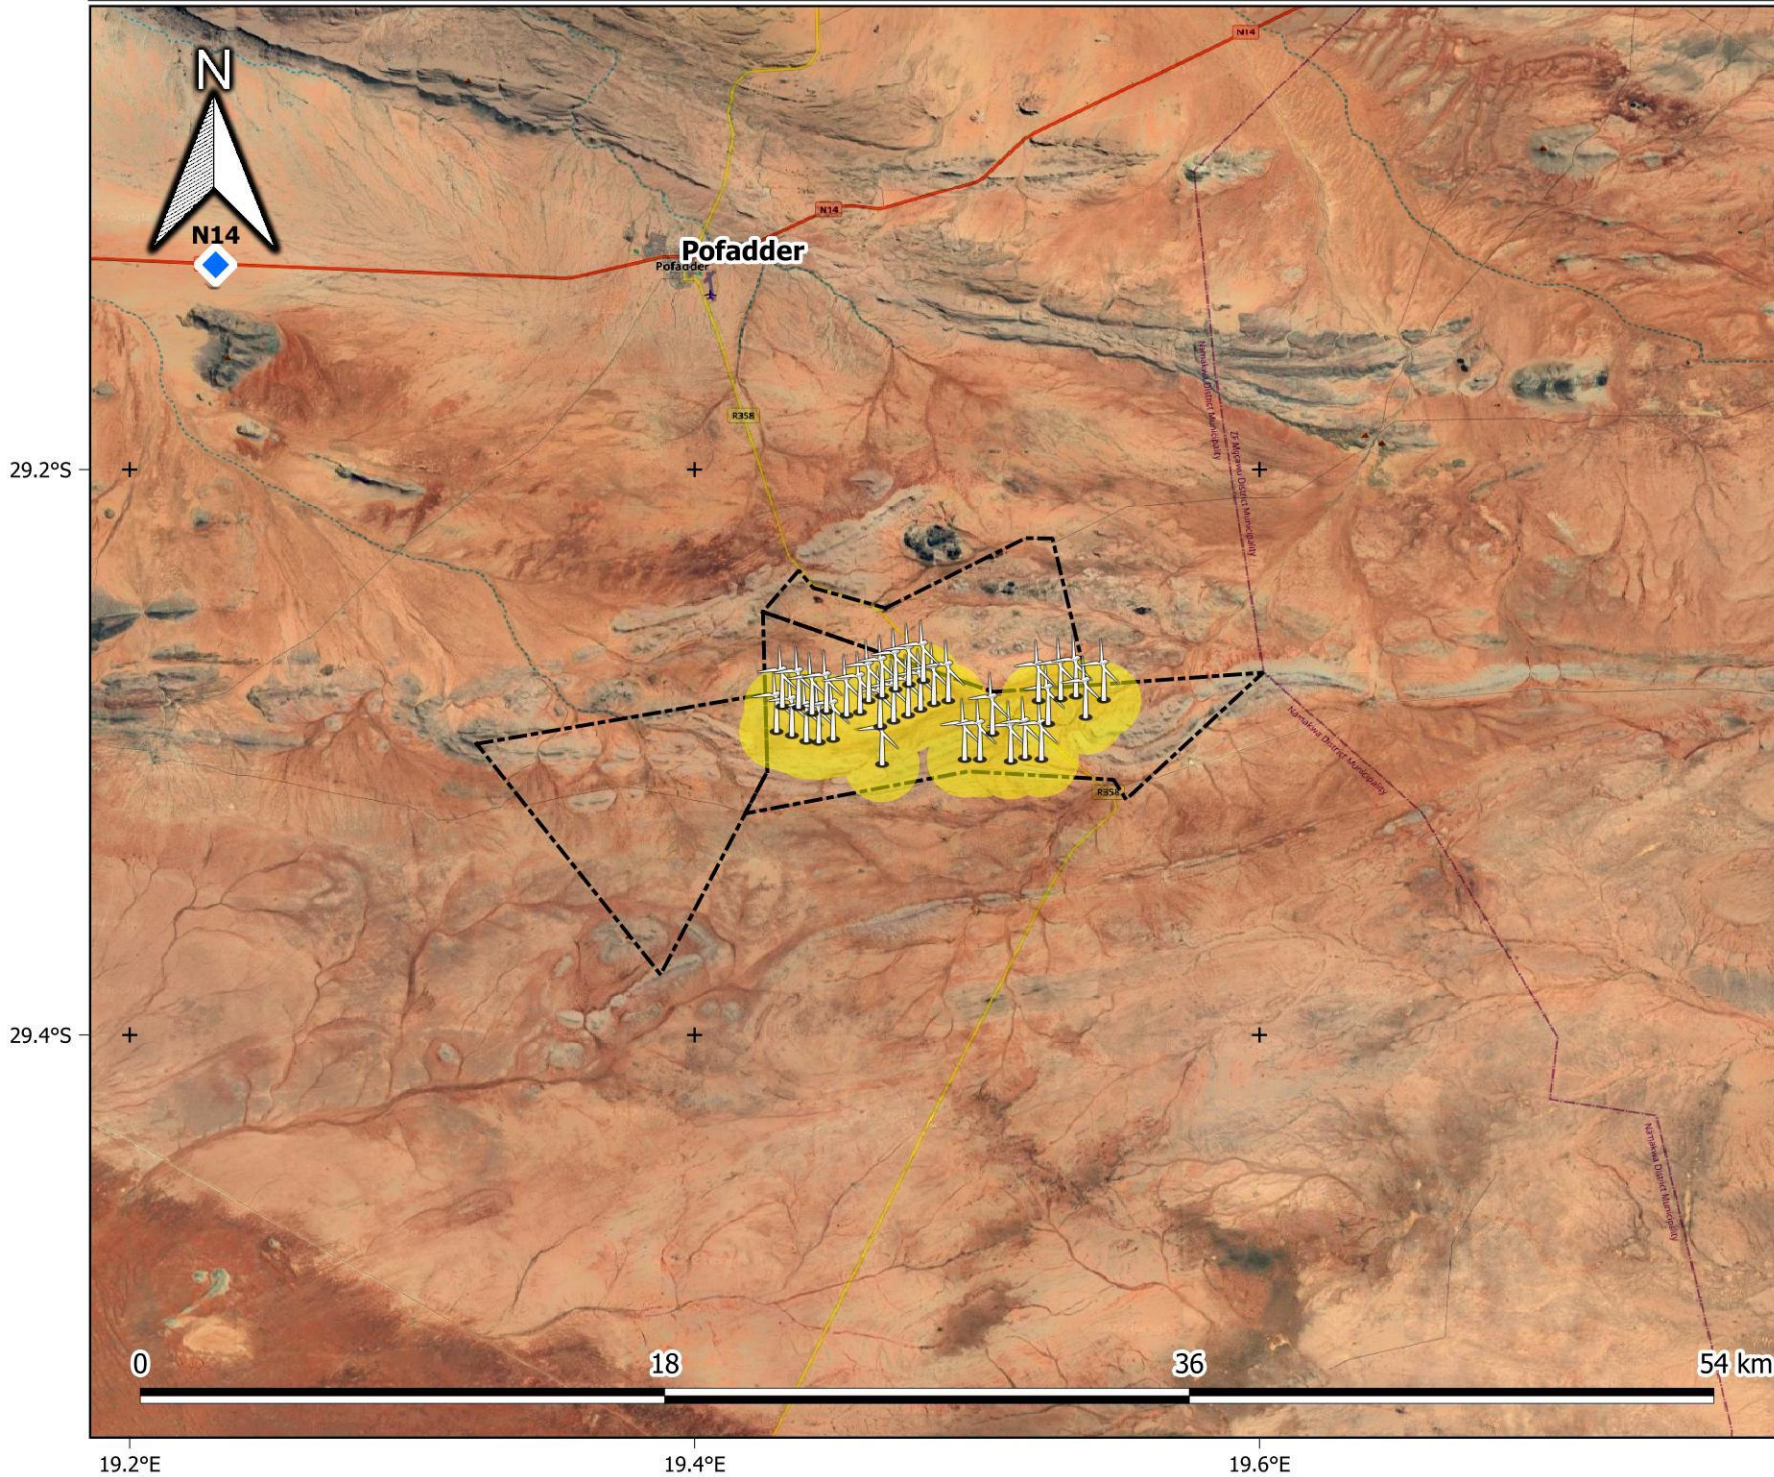

Appendix B:

Preliminary Layout Design

De Rust: WEF South - Aerial

Legend

-  Turbine layout (alternative 1)
-  Farm portions

1:200 000

Provincial Context

De Rust: WEF - Layout (Alternative 2)

Legend

-  Turbine layout (alternative 2)
-  Farm portions

1:90 000

Provincial Context