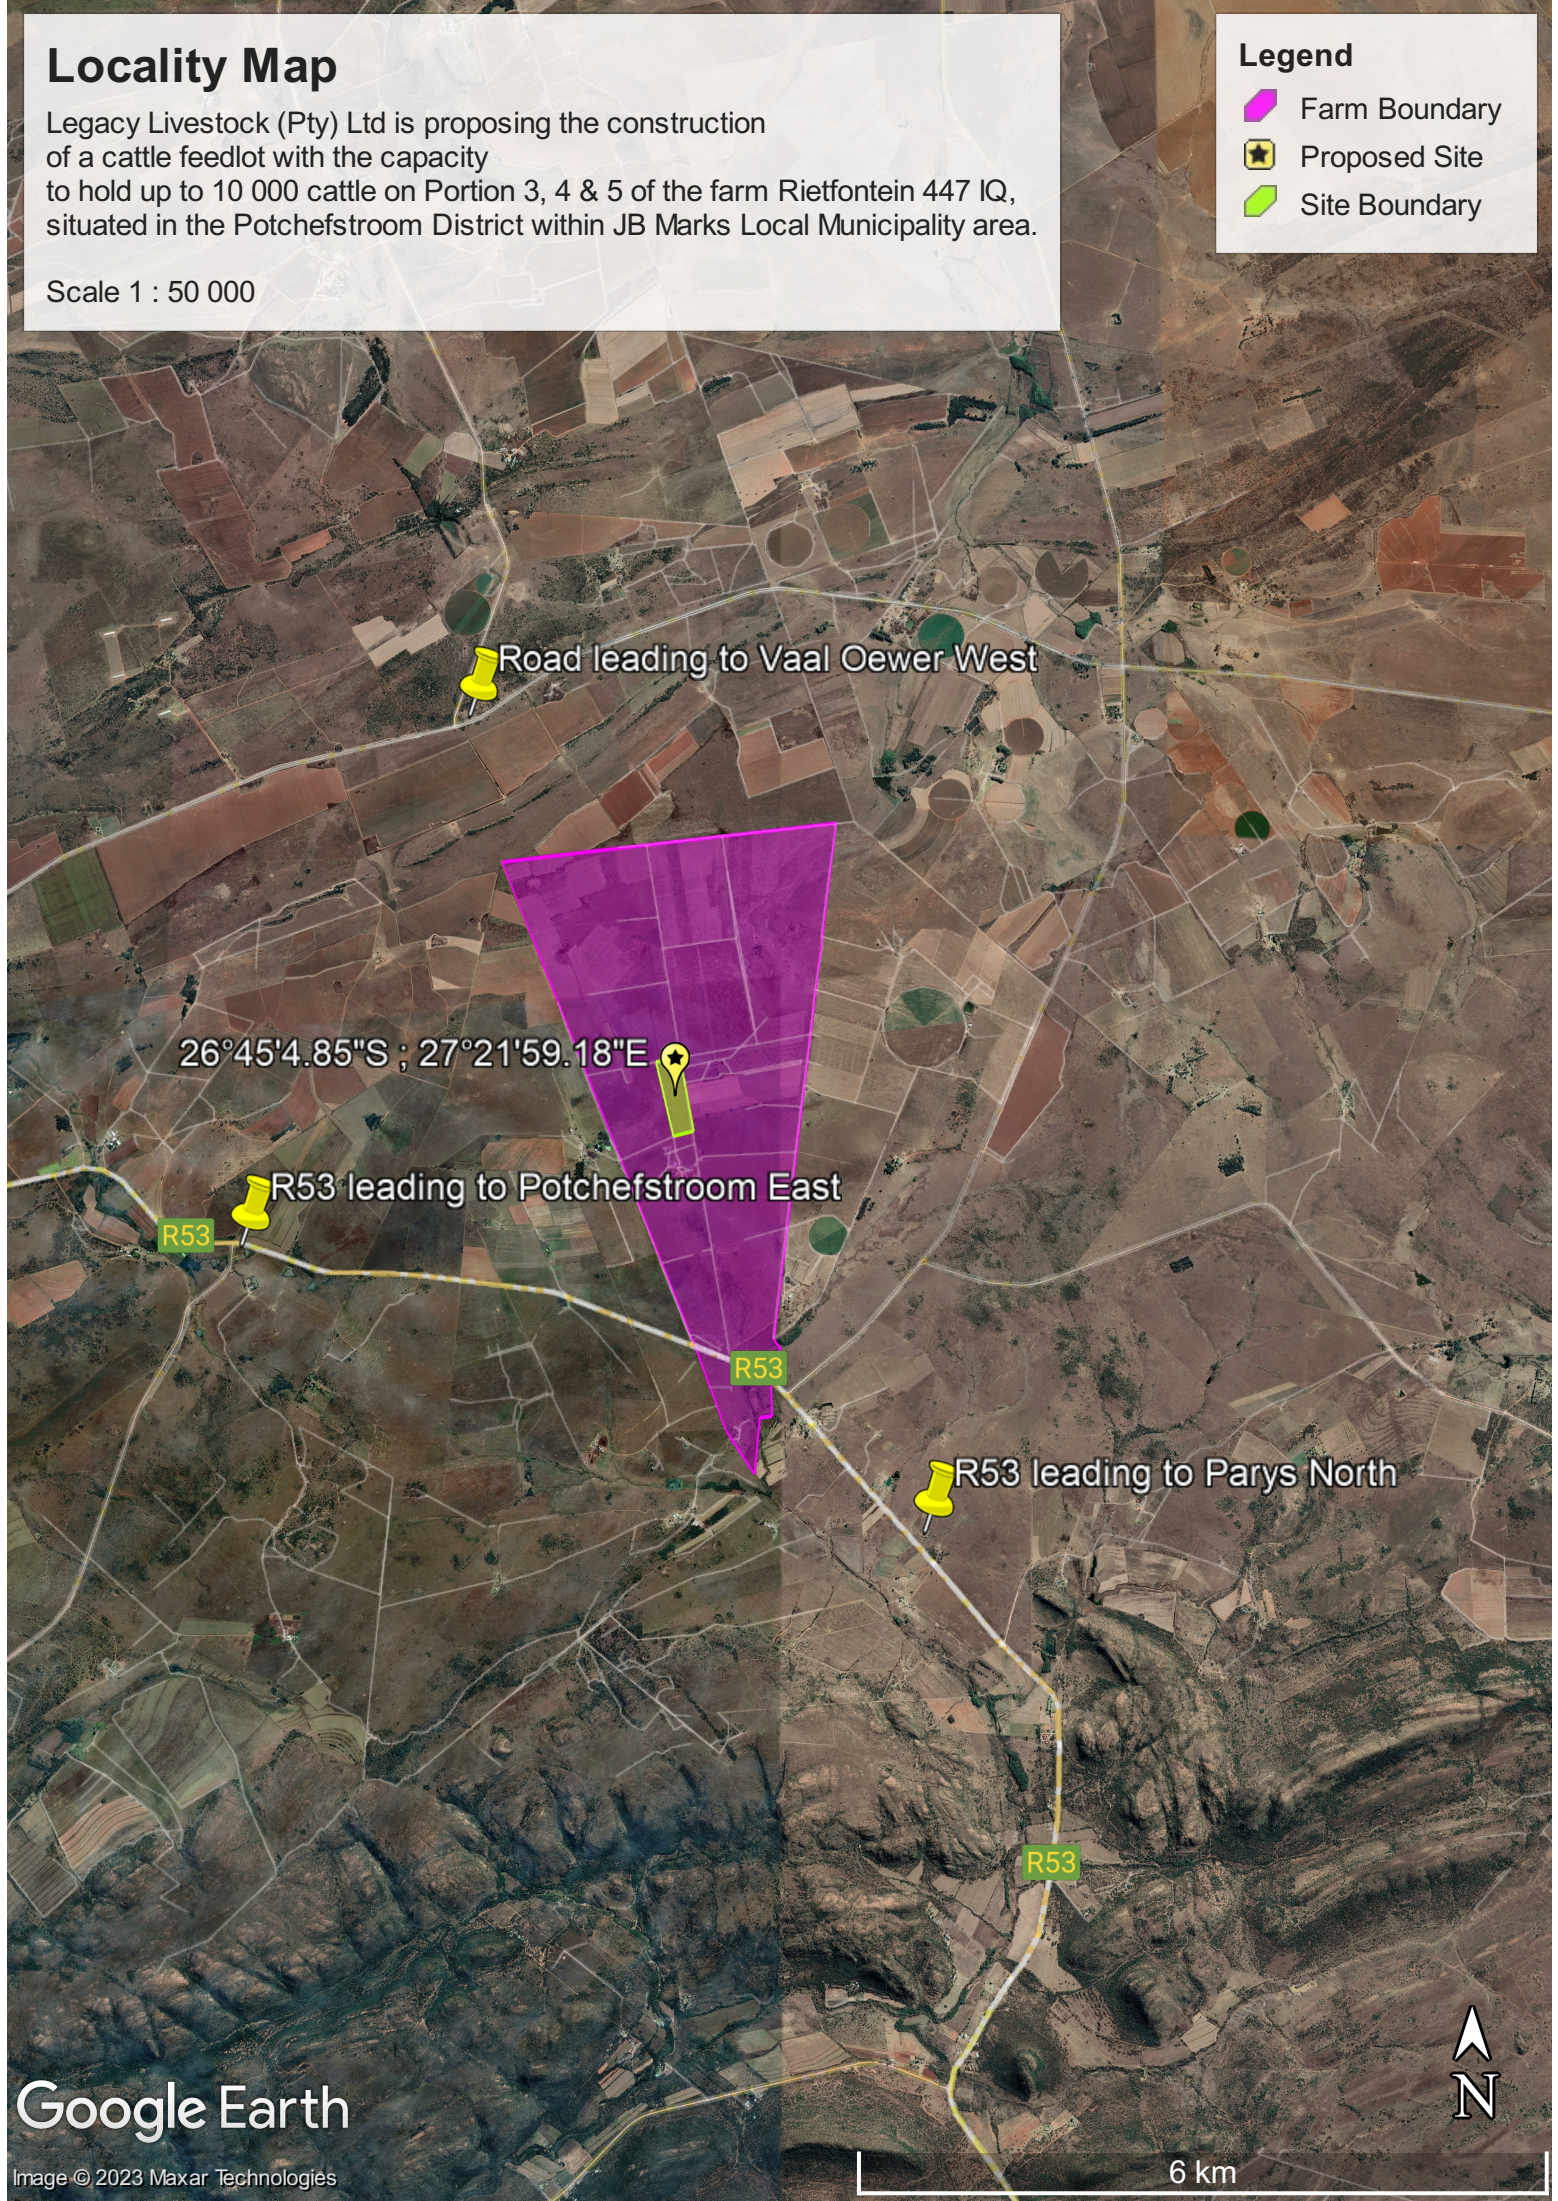

# Locality Map

Legacy Livestock (Pty) Ltd is proposing the construction of a cattle feedlot with the capacity to hold up to 10 000 cattle on Portion 3, 4 & 5 of the farm Rietfontein 447 IQ, situated in the Potchefstroom District within JB Marks Local Municipality area.

Scale 1 : 50 000

## Legend

-  Farm Boundary
-  Proposed Site
-  Site Boundary

26°45'4.85"S ; 27°21'59.18"E

Road leading to Vaal Oewer West

R53 leading to Potchefstroom East

R53 leading to Parys North