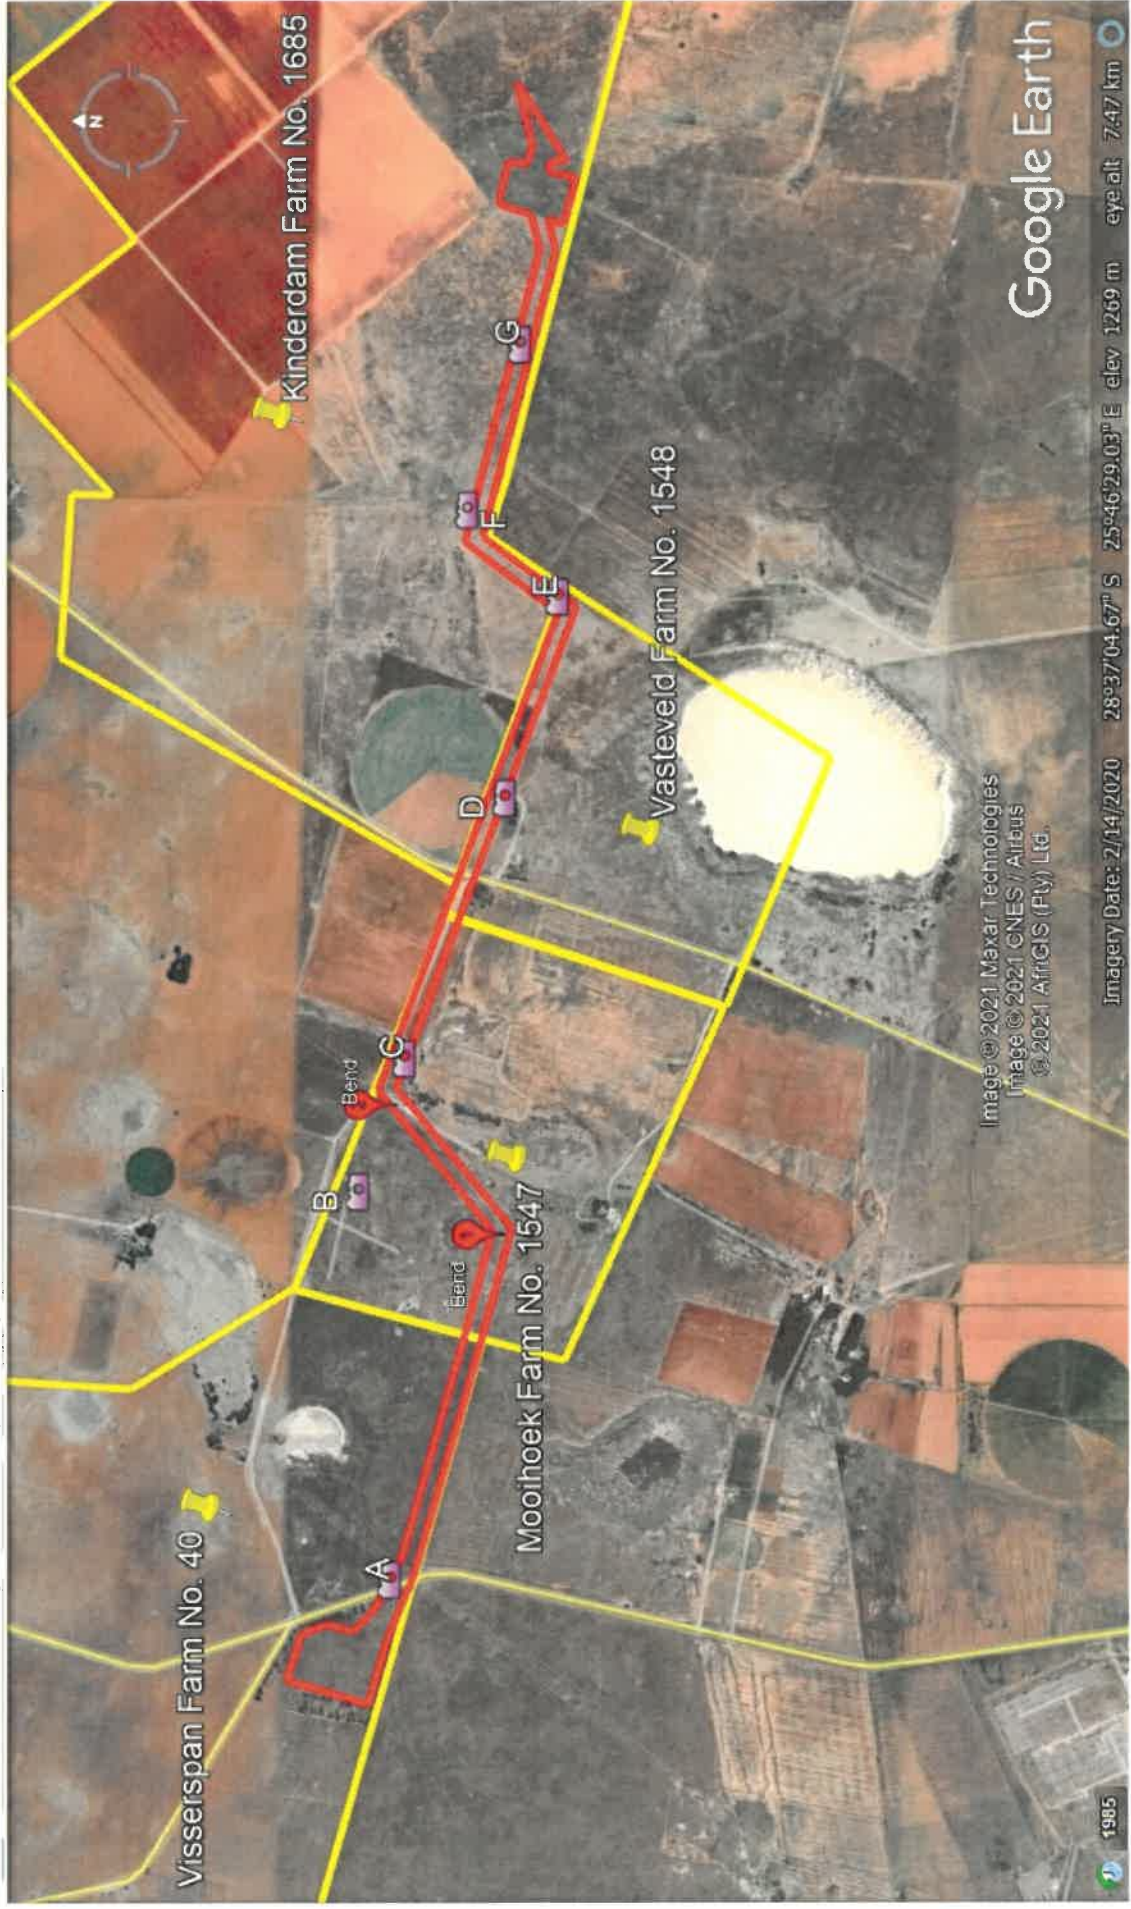

Appendix C – Site Photographs

Appendix C1 – Visserspan Substation Site Photographs

Visserspan substation site looking north:

Visserspan substation site looking north-east:

Visspan substation site looking east:

Visspan substation site looking south-east:

Visserspan substation site looking south:

Visserspan substation site looking south-west:

Visspan substation site looking west:

Visspan substation site looking north-west:

**Appendix C2 – Overhead Power Line Corridor Site
Photographs**

Overview satellite image indicating photograph reference points for Visserspan Grid Connection overhead power line (OPL) corridor:

Photograph point A – Alternatives 1 and 2 overhead power line (OPL) corridor looking south-east:

Photograph point B – wide angle view (looking south) towards of Alternate 1 OPL corridor bend/corner area 1:

Photograph point B - Alternative 2 OPL corridor looking north-west:

Photograph point B - wide angle view (looking east/south-east) at bend/corner area 2: