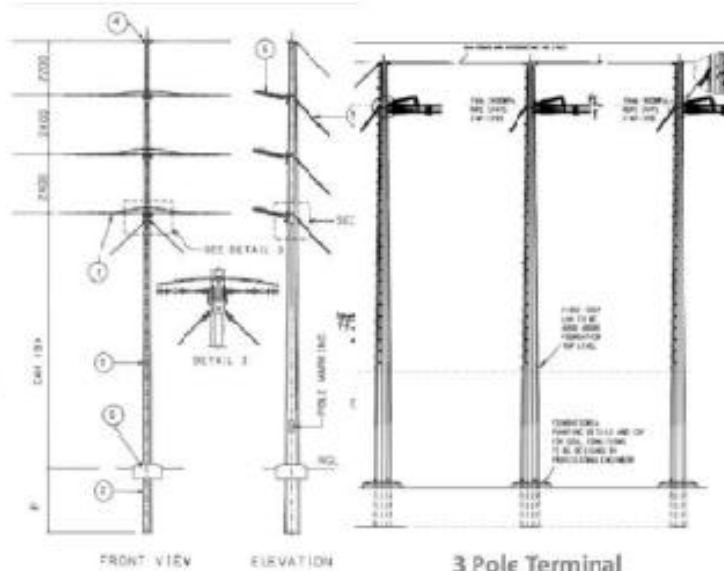

Single Circuit (SCt) Guyed Structures

7611 Intermediate

7622 Guyed Intermediate

SCt Self Supporting Structures

Anti-bird nesting devices installed above the post insulator