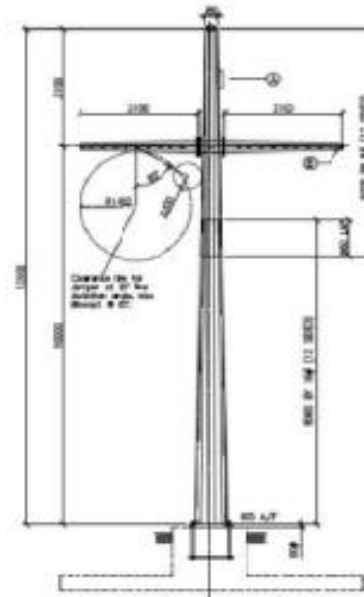

Single Circuit (SCt) Guyed Structures

7611 Intermediate

7622 Guyed Intermediate

SCt Self Supporting Structures

Anti-bird nesting devices installed above the post insulator