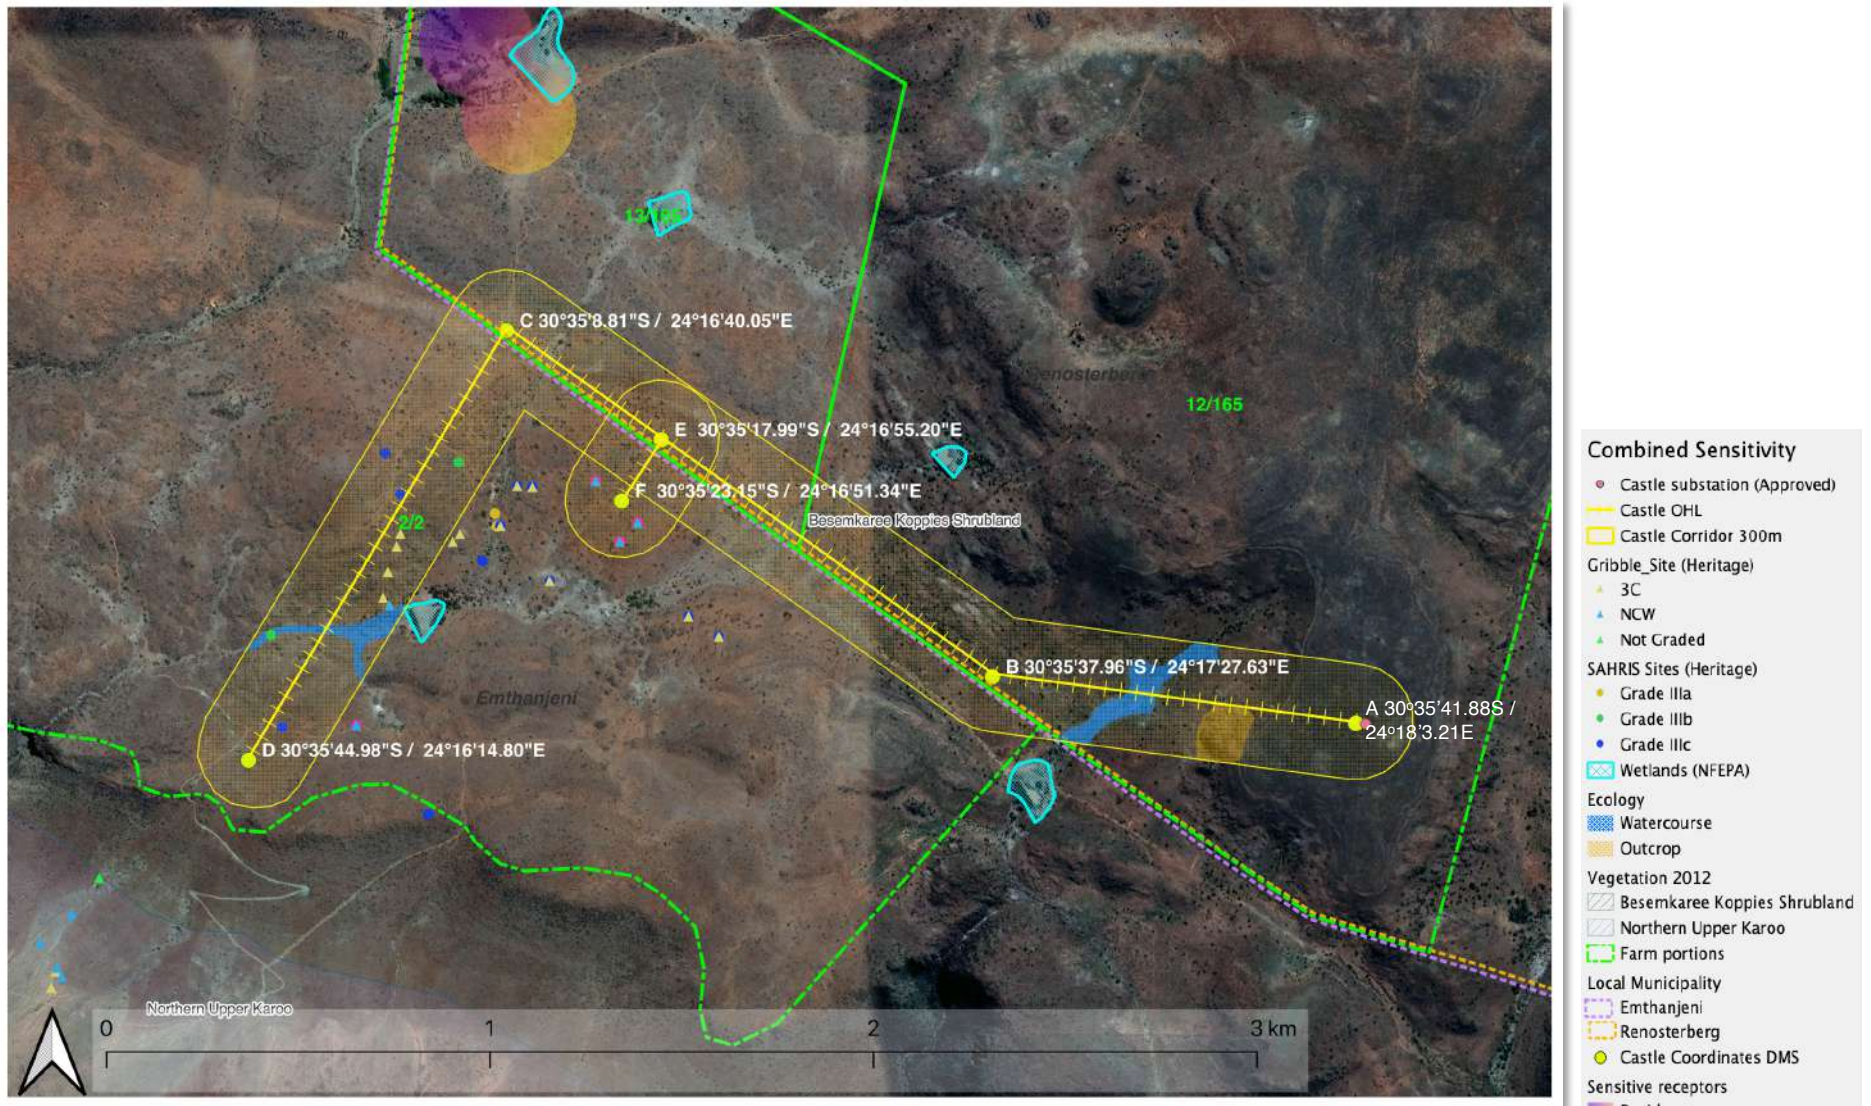

Figure 1: Layout of the proposed Castle OHL near De Aar in the Northern Cape Province (Satellite image).

Figure 2: Combined sensitivity map showing the proposed Castle OHL, legend on right.