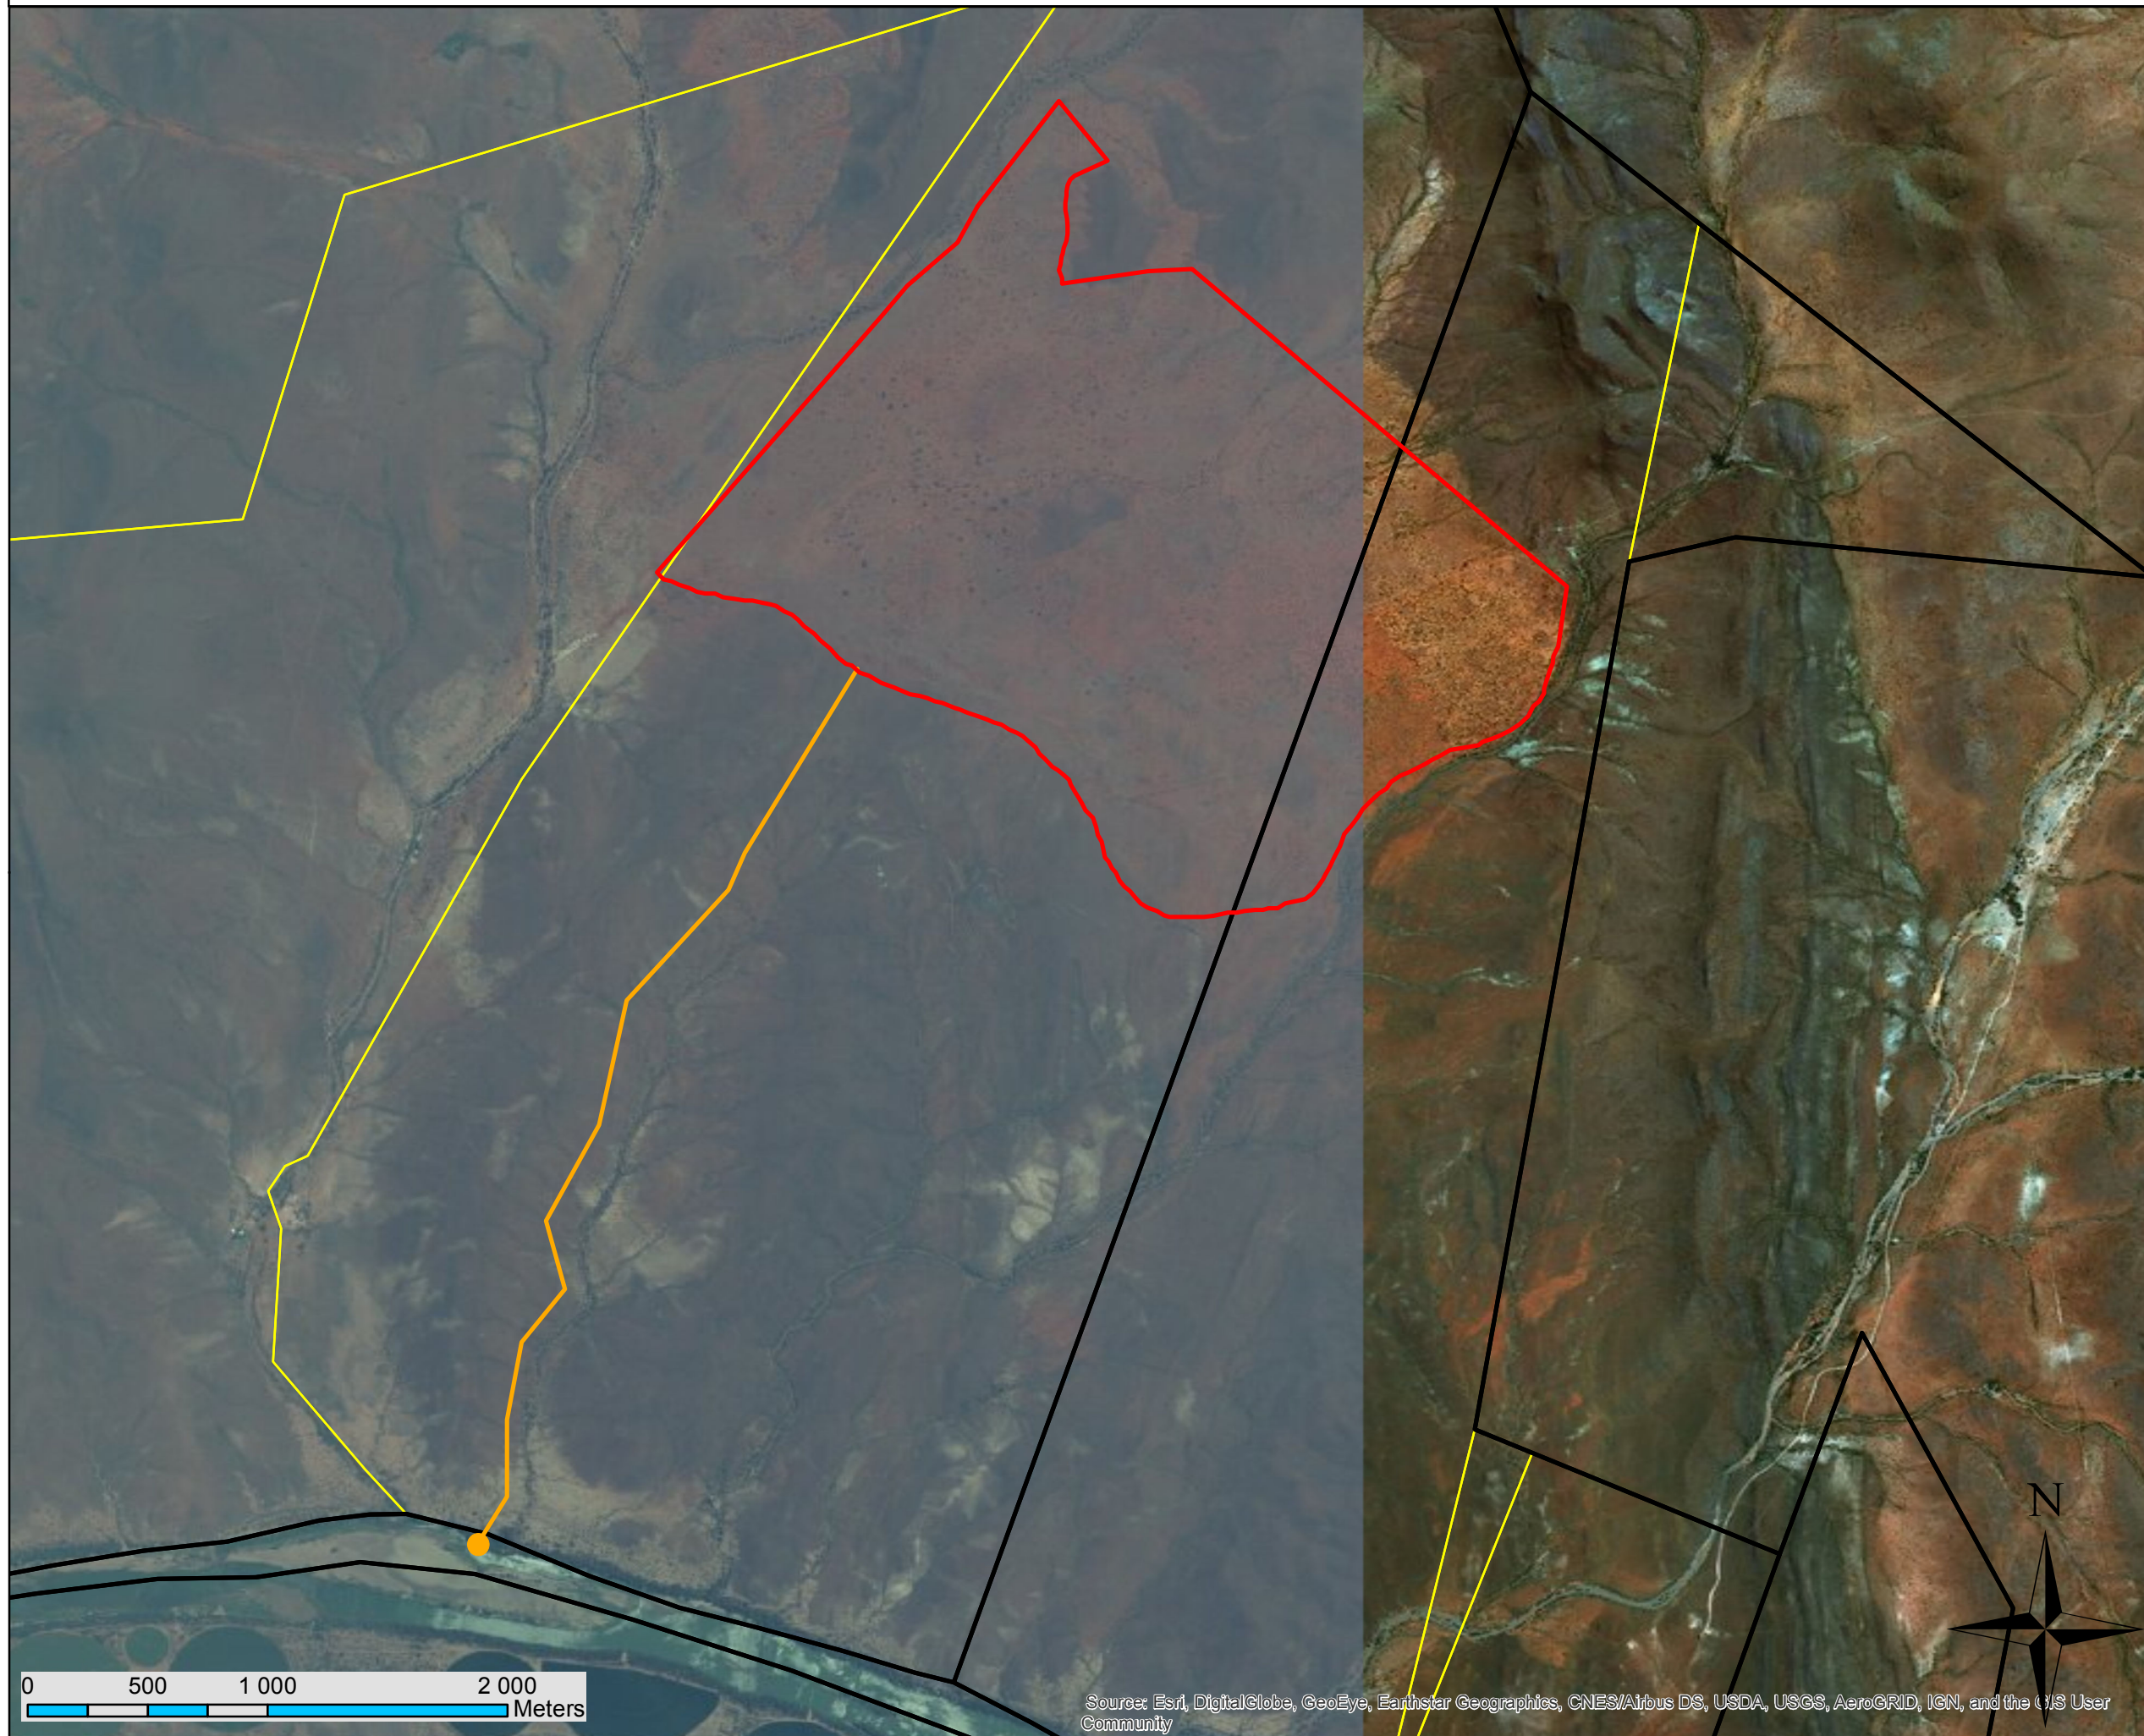

Farms Bultfontein & Volmink - Agricultural Development, Prieska, Northern Cape Province

Locality Map: Agricultural Development

Legend

- Assessment area
- Pipeline route
- Pump station
- Parent Farm
- Farm Portion

DATUM: WGS 84
PROJECTION: GEOGRAPHIC
DATE: APRIL 2019
SCALE: 1: 40 000

Prepared by: **EcoFocus**
Ecological Specialist Services
Leave a future behind

Prepared for: **ECO-CON**
ENVIRONMENTAL
BECAUSE A GOOD PLANET IS HARD TO FIND

Source: Esri, DigitalGlobe, GeoEye, Earthstar Geographics, CNES/Airbus DS, USDA, USGS, AeroGRID, IGN, and the GIS User Community