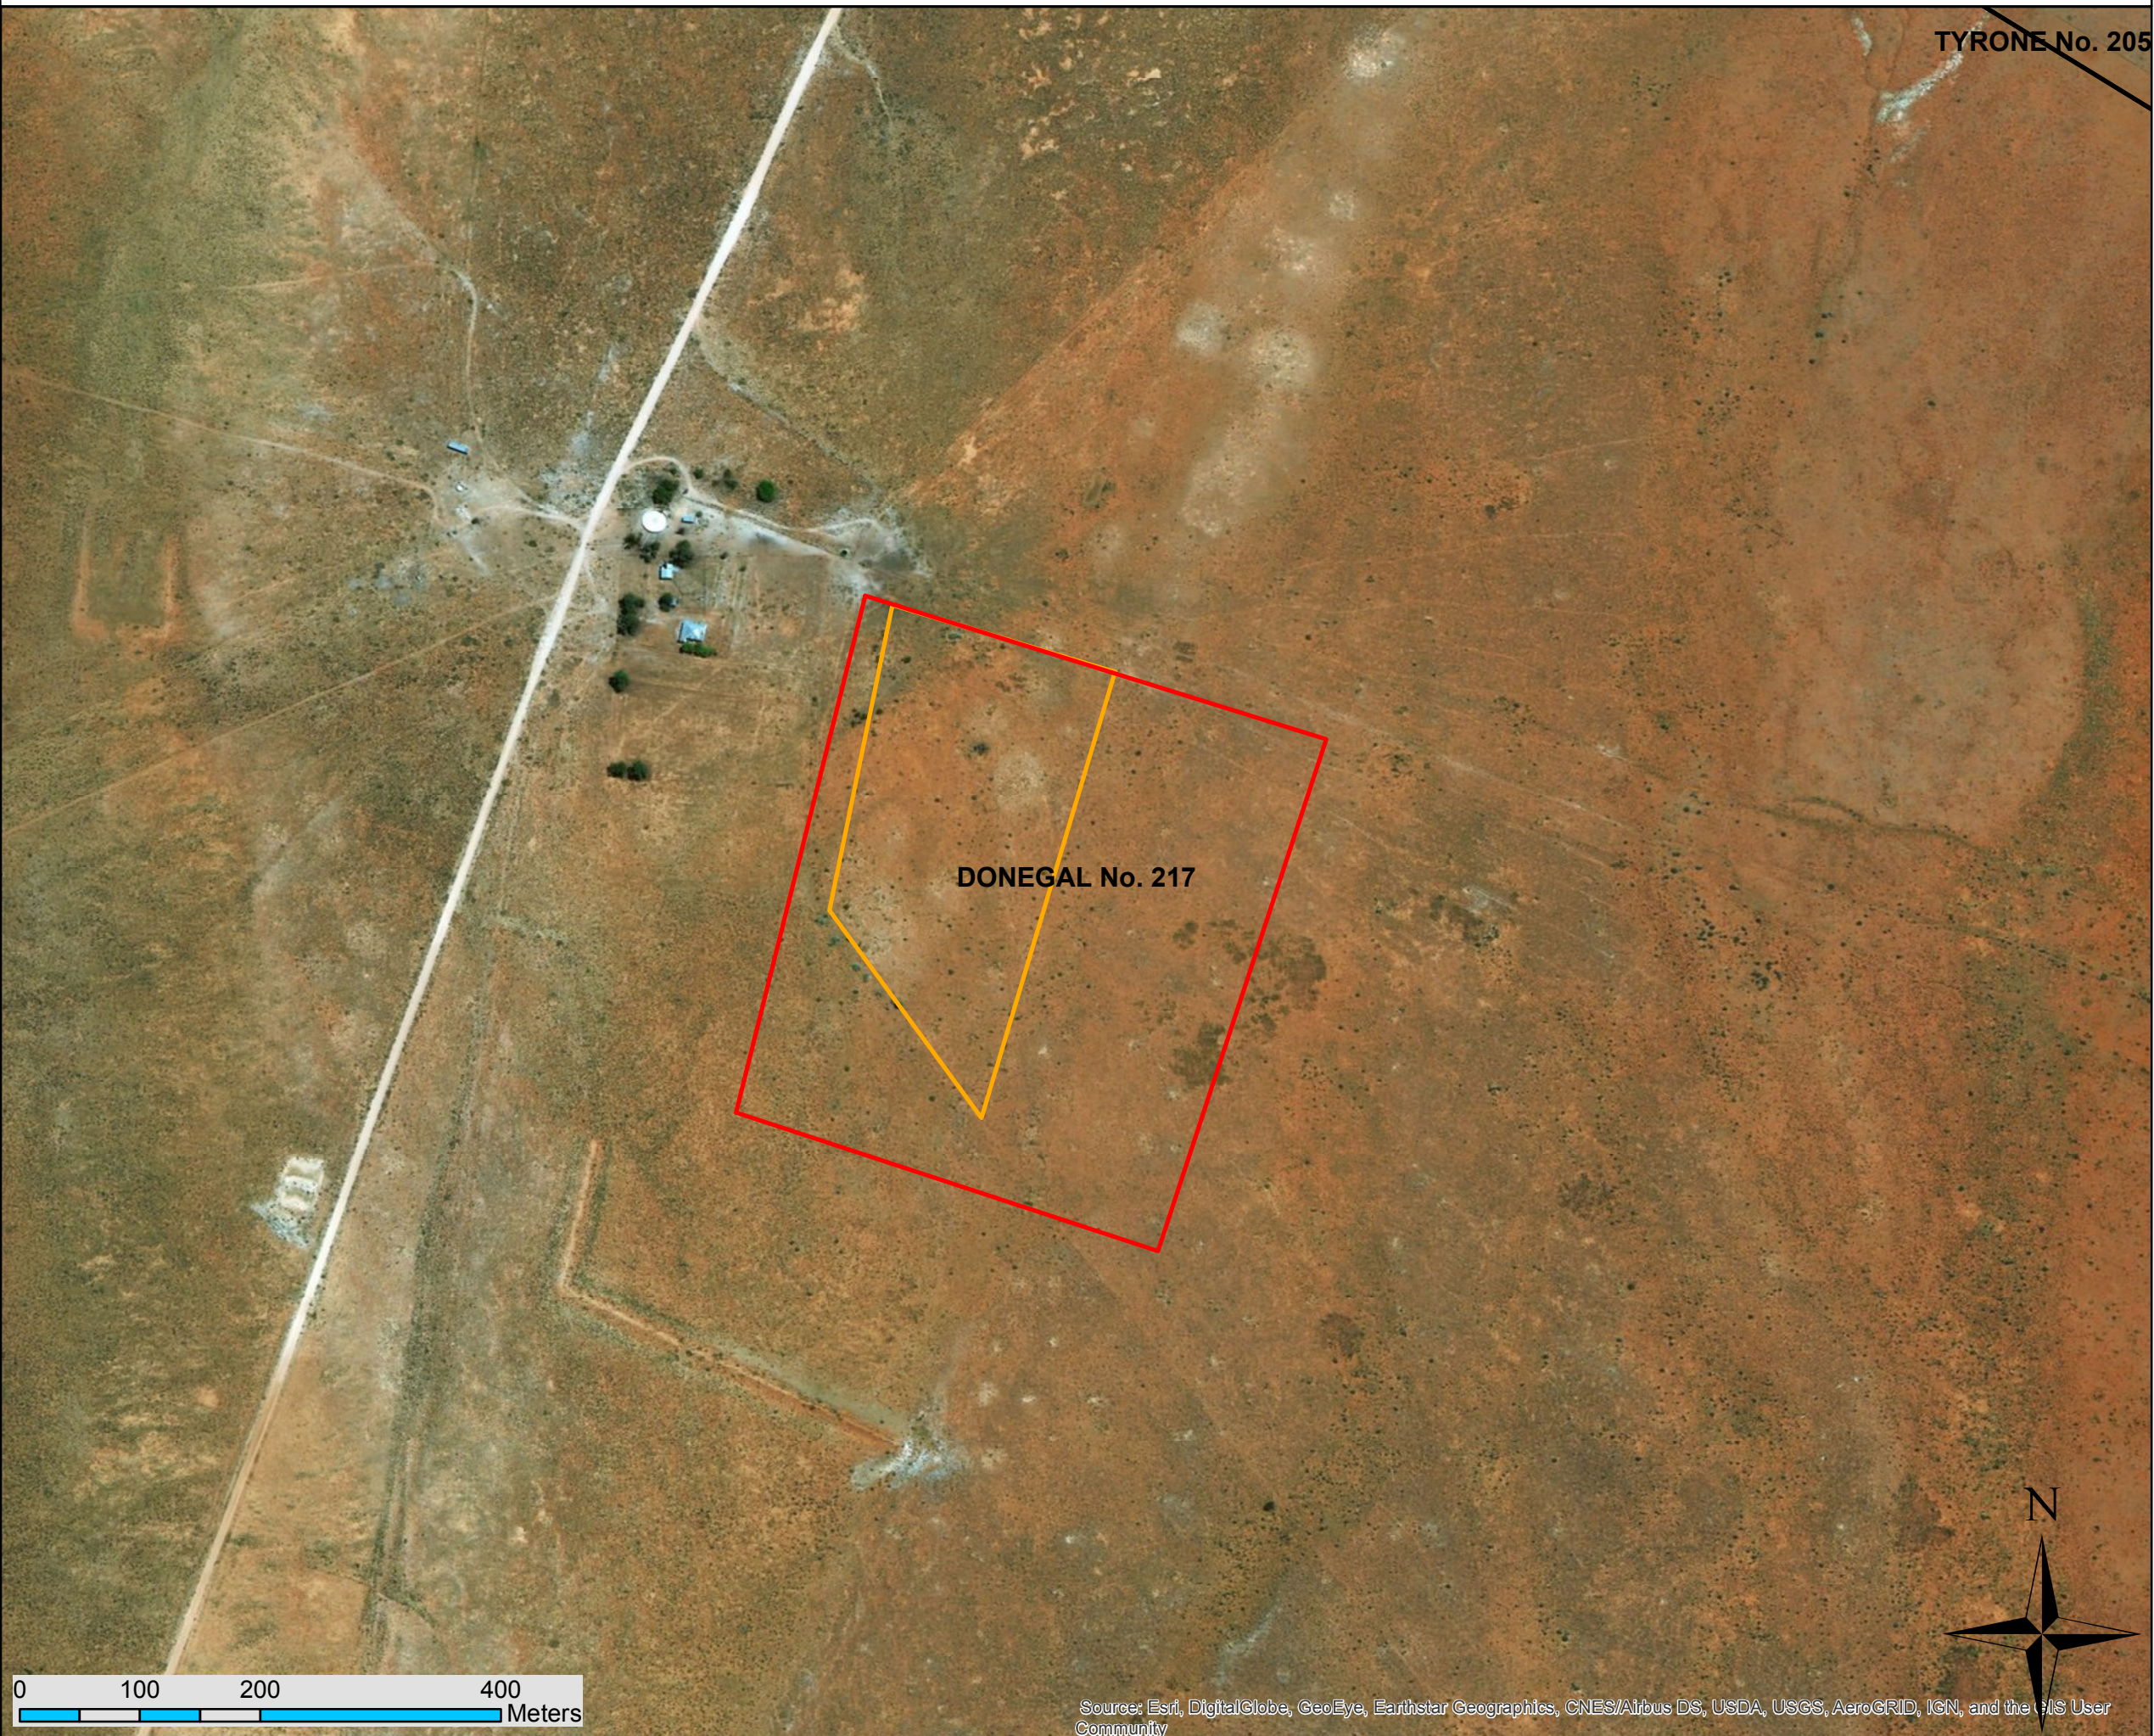

Olyf Trust - Agricultural Development, Hopetown, Northern Cape Province

TYRONE No. 205

Locality Map: Agricultural Development

- Legend**
-  Alternative 1 (preferred)
 -  Alternative 2
 -  Parent Farm
 -  Farm Portion

DATUM: WGS 84
PROJECTION: GEOGRAPHIC
DATE: APRIL 2018
SCALE: 1: 8 000

Prepared by: 
Ecological Specialist Services
Leave a future behind

Prepared for: 
ENVIRONMENTAL
BECAUSE A GOOD PLANET IS HARD TO FIND