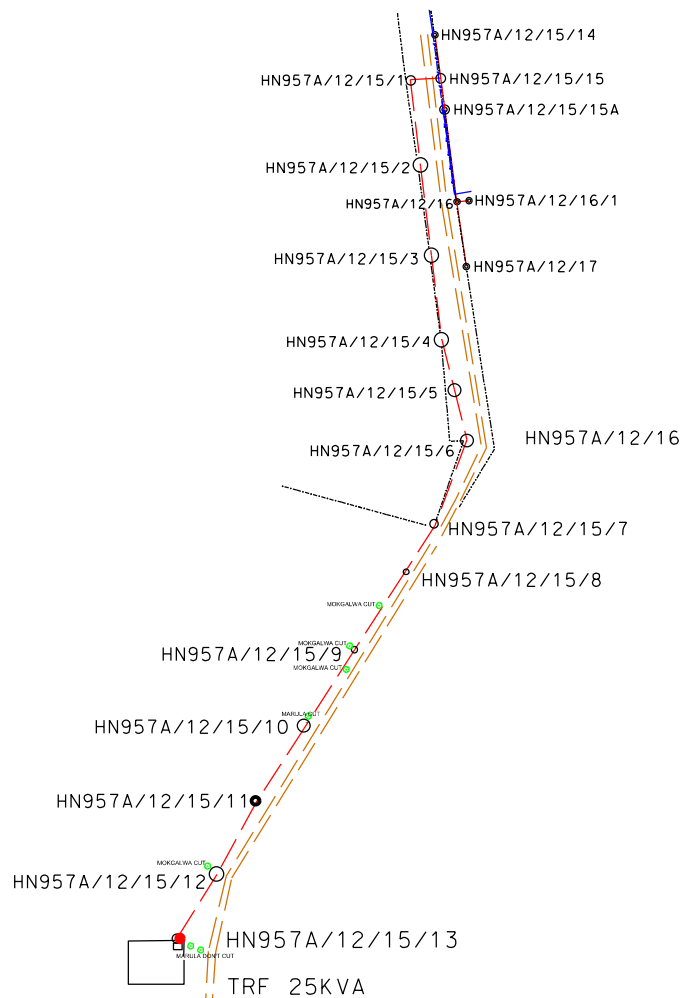

NEMAKONDE

DISTRIBUTION
ENGINEERING
NORTHERN REGION
LAND DEVELOPMENT

P.O. BOX 3499
PIETERSBURG 0700
TEL.(015)299 0525
FAX.(015)295 7550

FEEDER: NJHAKANJHAKA

CUSTOMER: NEMAKONDE

PROJECT NO: 130532230B

PROPERTY: HOPEFUL 93 LT

CONDUCTOR: FOX

LENGTH OF LINE: 1035.9m

COMPILATION: 2330AC

SURVEYOR: GAVEN MOSENA

SCALE: 1500

DRAUGHTSPERSON: AG MILANZI

PAGE: 1 OF 1