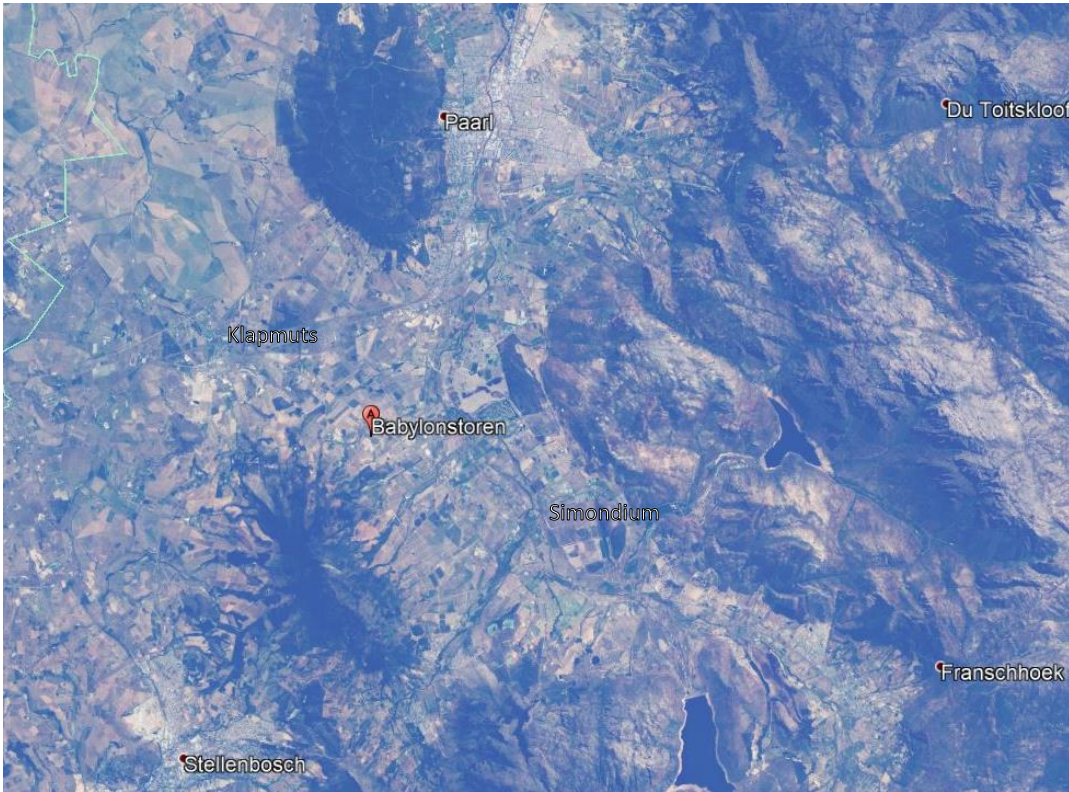

LOCALITY MAP: Babylonstoren, Farm 1740, Klapmuts-Simondium Road

Map showing location of farm in Paarl area.

Close up of Simondium area, where farm is situated.