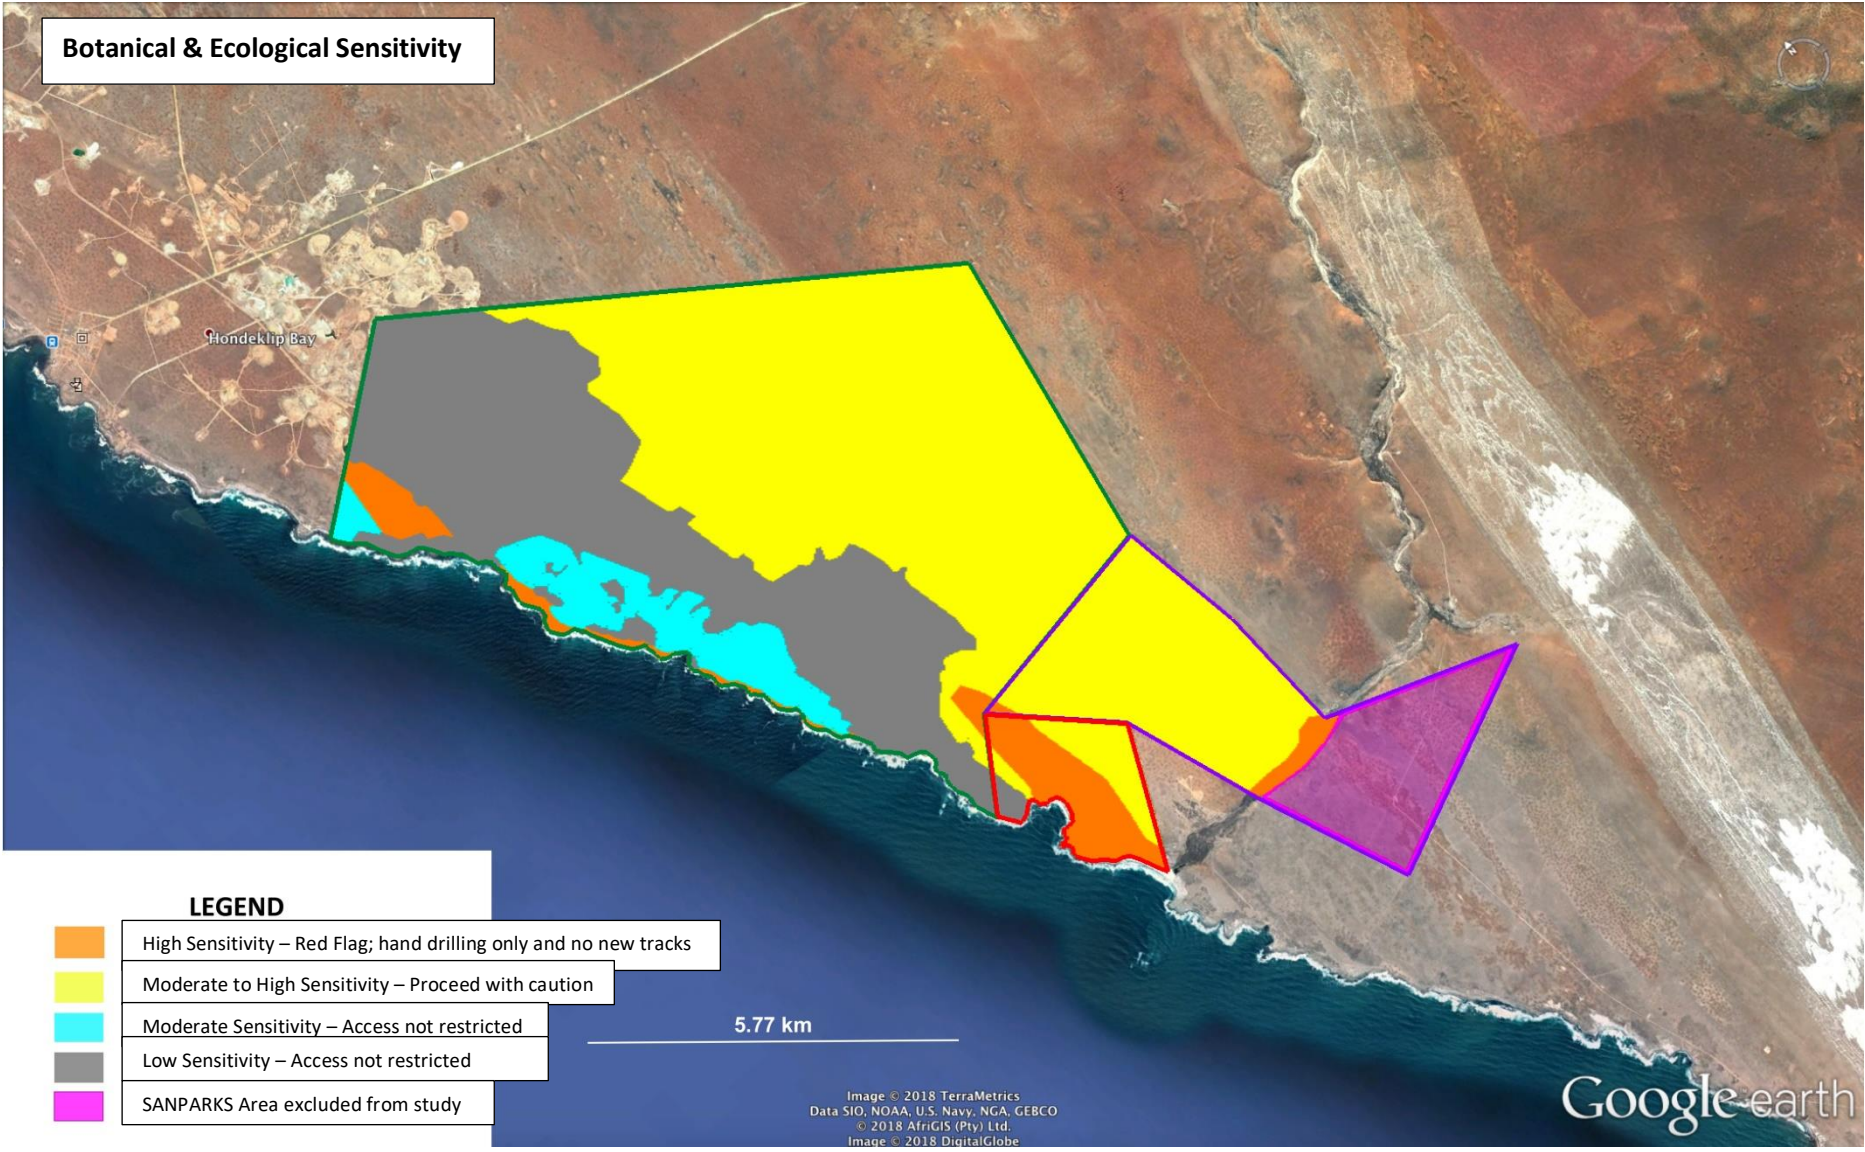

Botanical & Ecological Sensitivity

LEGEND

- High Sensitivity – Red Flag; hand drilling only and no new tracks
- Moderate to High Sensitivity – Proceed with caution
- Moderate Sensitivity – Access not restricted
- Low Sensitivity – Access not restricted
- SANPARKS Area excluded from study

5.77 km

Image © 2018 TerraMetrics
Data SIO, NOAA, U.S. Navy, NGA, GEBCO
© 2018 AfrigIS (Pty) Ltd.
Image © 2018 DigitalGlobe

Google earth