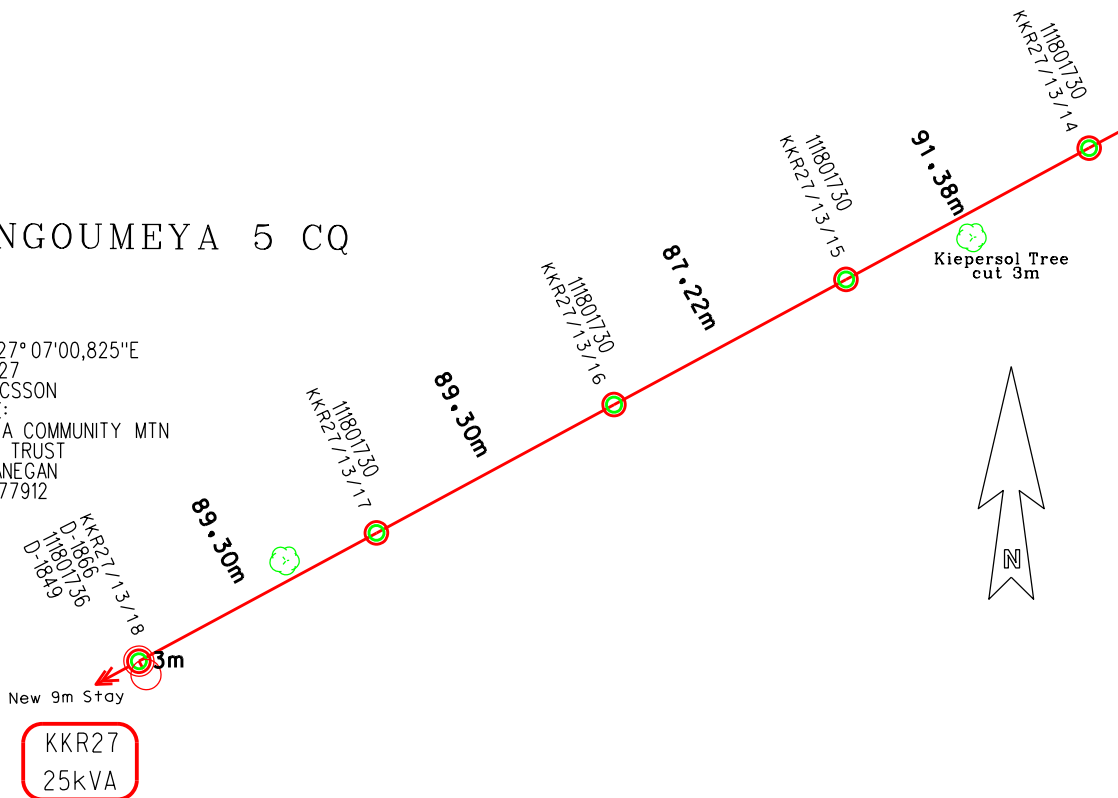

Scale 1:2500 Sheet 3 of 4 Conductor: Fox "C" value:1425

EDIT FEEDER
 Supply to

FILENAME: 166425461 NGOUMEYA COMMUNITY MTN
 DATE: 04/02/2016
 DRAWN BY: A. Schoeman
 CHECKED BY: E vd Westhuizen (084 442 2262)

REV

UPPER NGOUMEYA 5 CQ

32° 44'31,853"S 27° 07'00,825"E

KKR27
MTN ERICSSON
SITE:

SITE NAME: NGOUMEYA COMMUNITY MTN
ULTIMATE TRUST
E N FLANEGAN
012 9977912

Sheet length-MV 357,22
Sheet length-LV 000
Prog length-MV 1427.84
Prog length-LV 000