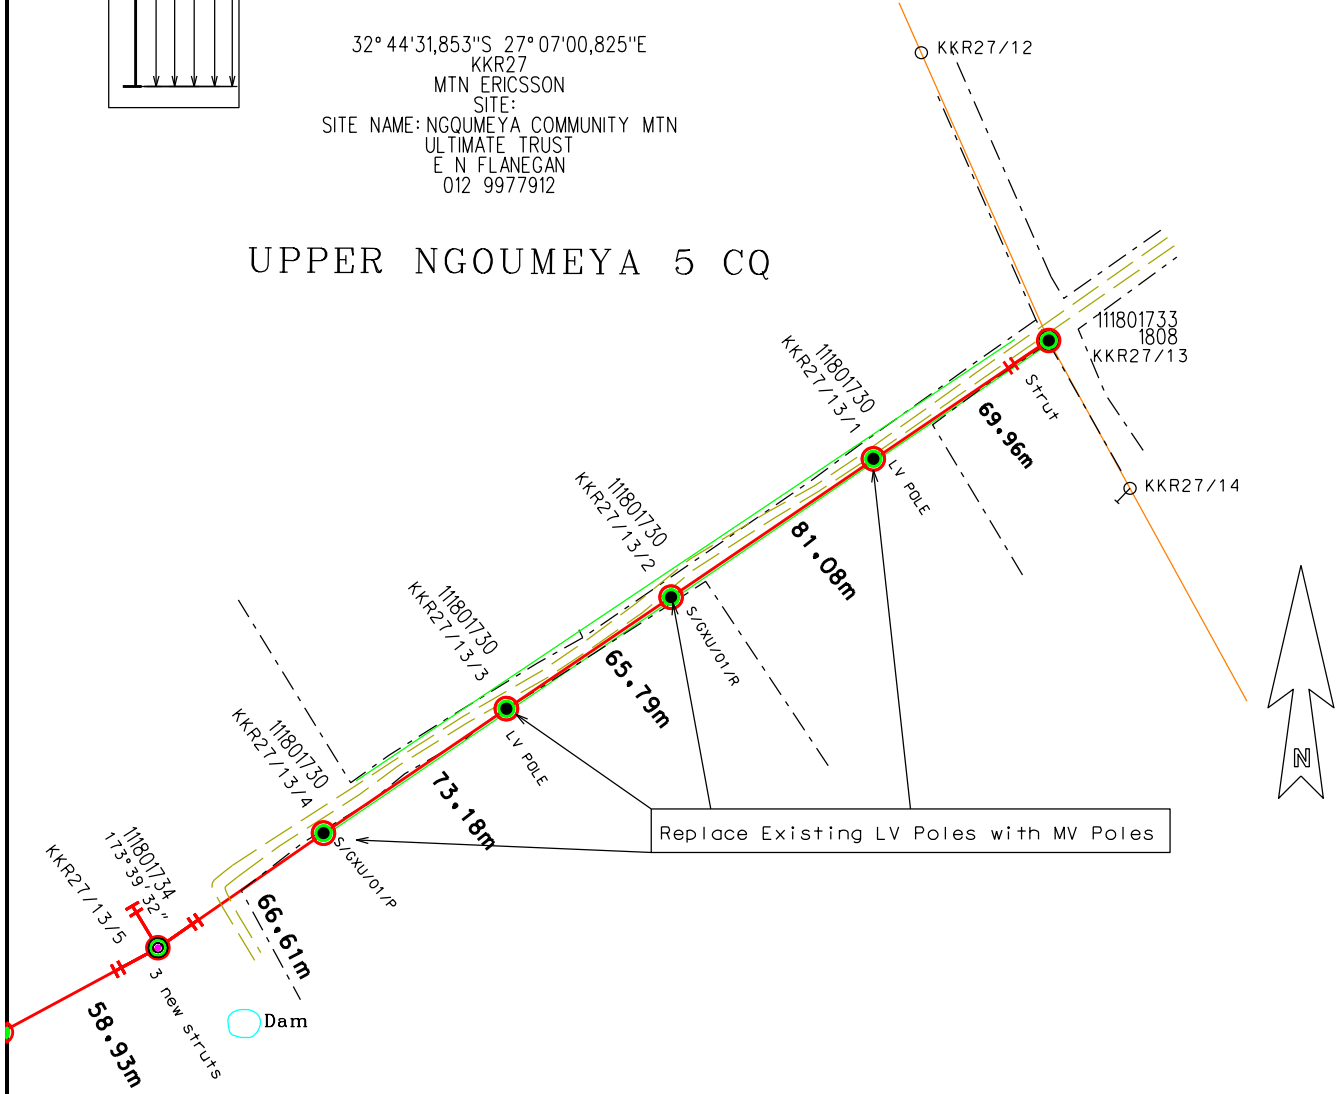

32° 44' 31,853" S 27° 07' 00,825" E
 KKR27
 MTN ERICSSON
 SITE:
 SITE NAME: NGOUMEYA COMMUNITY MTN
 ULTIMATE TRUST
 E N FLANEGAN
 012 9977912

UPPER NGOUMEYA 5 CQ

Project Name: NGOUMEYA COMMUNITY	Trf size - Existing:KVA
Eskom Project Number: 166425461 (GTX Number)	New: 25KVA
Feeder Name and kV:	Line length - Upgrade :290,02m New : 1 138,26m

Sheet length-MV 413.10
 Sheet length-LV 000
 Prog length-MV 1 428,28
 Prog length-LV 000

Scale 1:2500	Sheet 1 of 4	Conductor: Fox	"C" value:1425
--------------	--------------	----------------	----------------