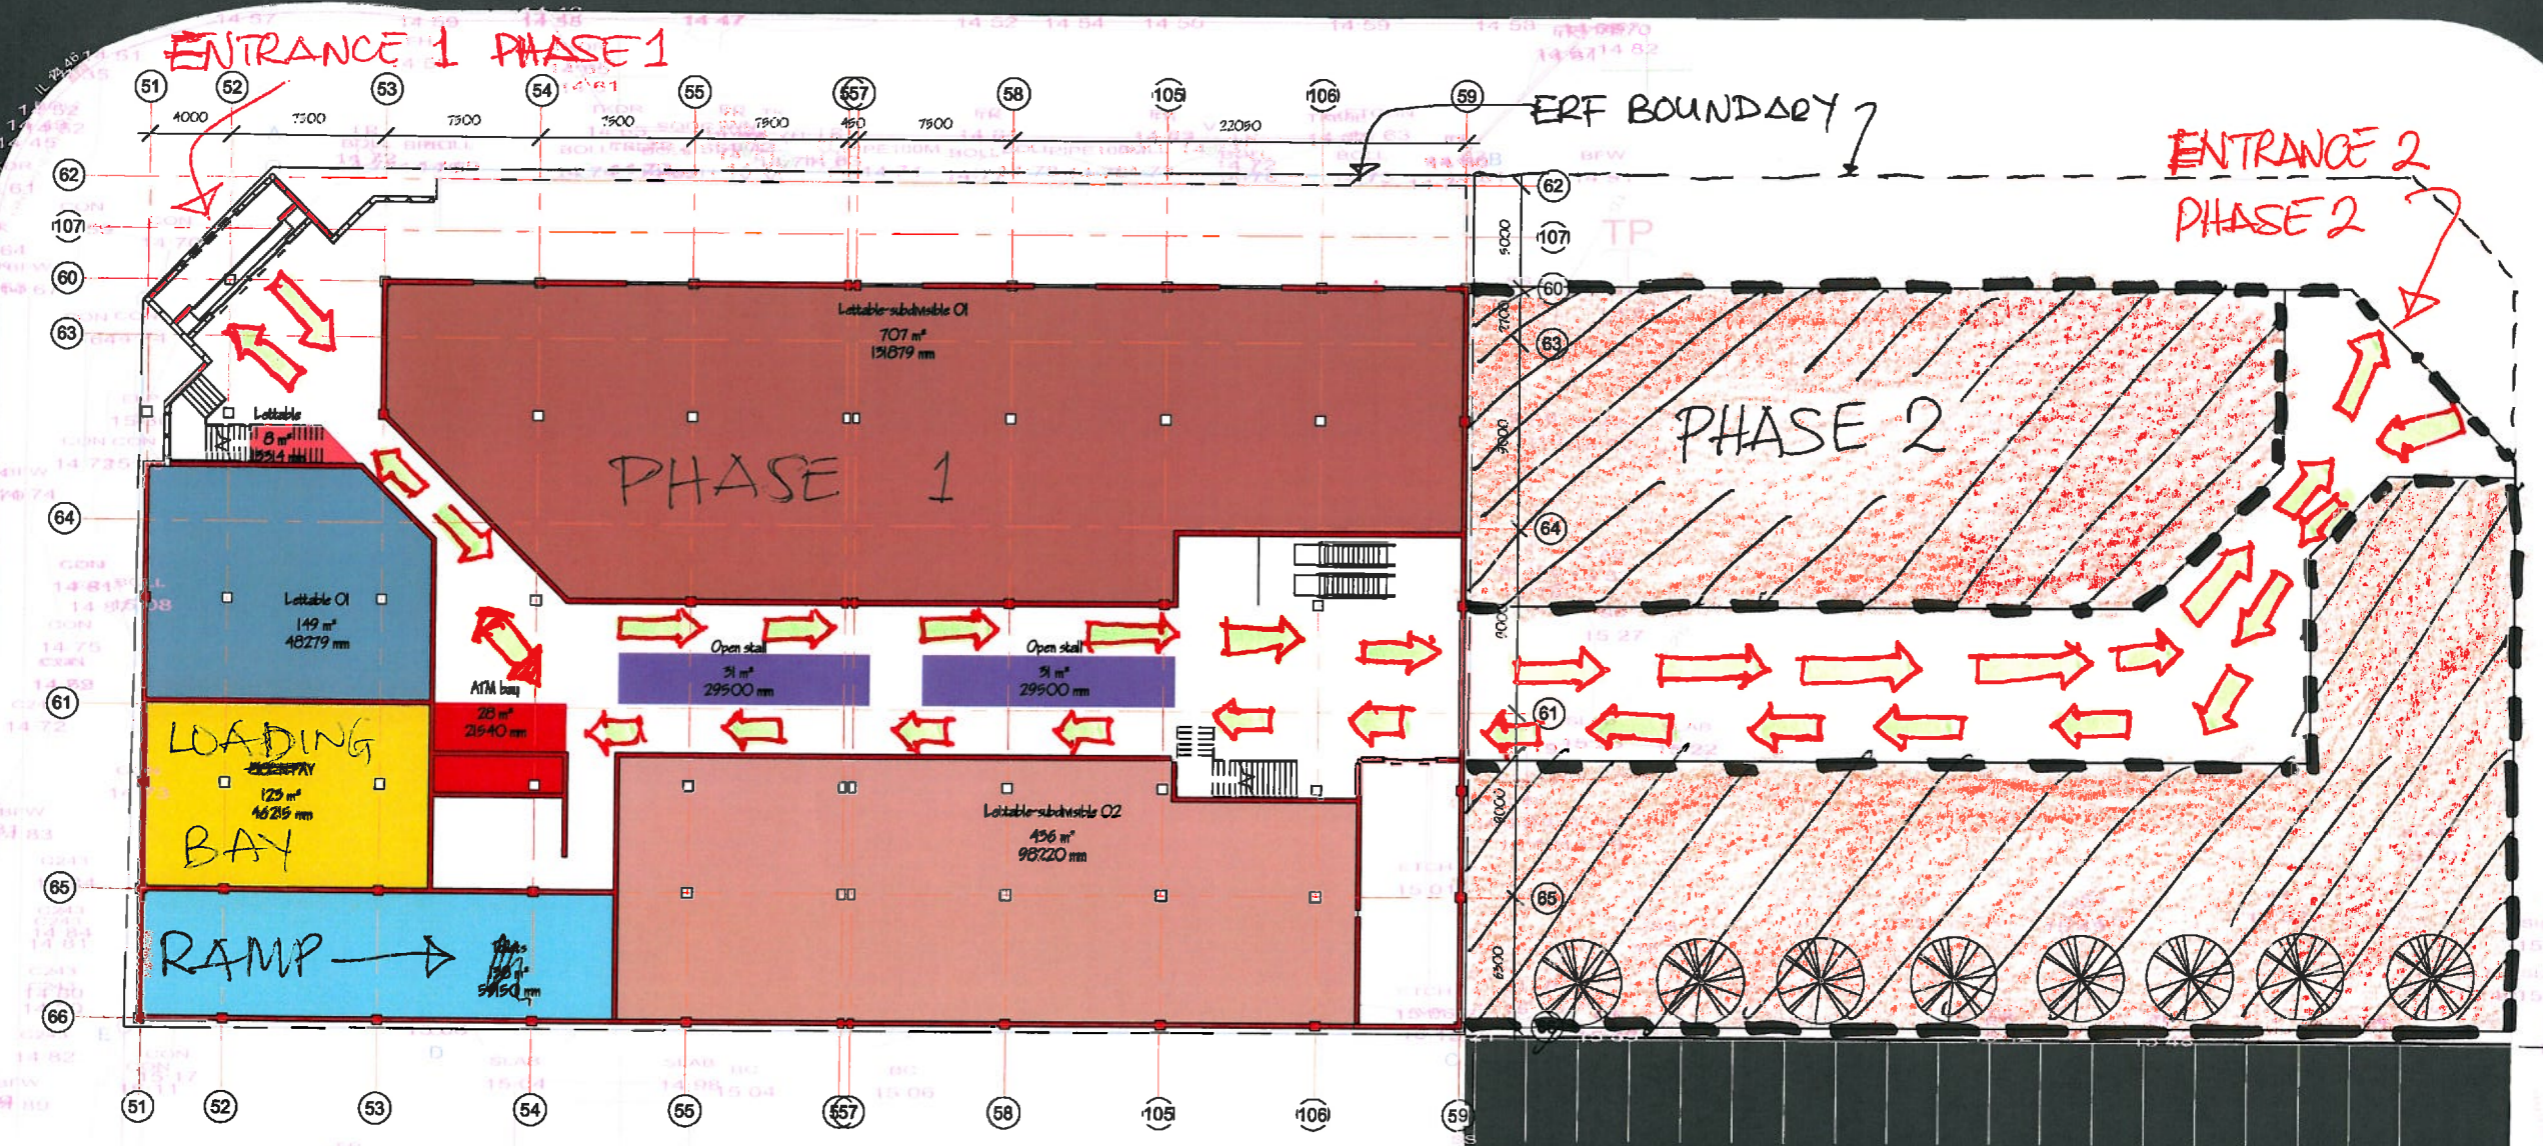

# LANGALIBALELE SHOPPING CENTRE CONCEPTUAL LAYOUT OPTION 1 2011-11-25

- Room
- ATi
  - ATi
  - Ce
  - Clr
  - Ho
  - Lei
  - Lei
  - Lei
  - Lei
  - Lei
  - Op
  - Op
  - PIC
  - Re
  - Ro
  - Sei
  - Toi
  - Uti

# LANGAUBALELE SHOPPING CENTRE CONCEPTUAL LAYOUT OPTION 2

2011-1-25

WASHINGTON DRIVE

THABO MBEKI

ENTRY/EXIT  
RAMP TO SERVE  
BOTH PHASES 1 & 2

GROUND FLOOR

TEMPORARY EXIT TO  
SERVE PHASE 1 ONLY

LUYANDA MPAHLWA  
**DESIGNSPACE**  
africa