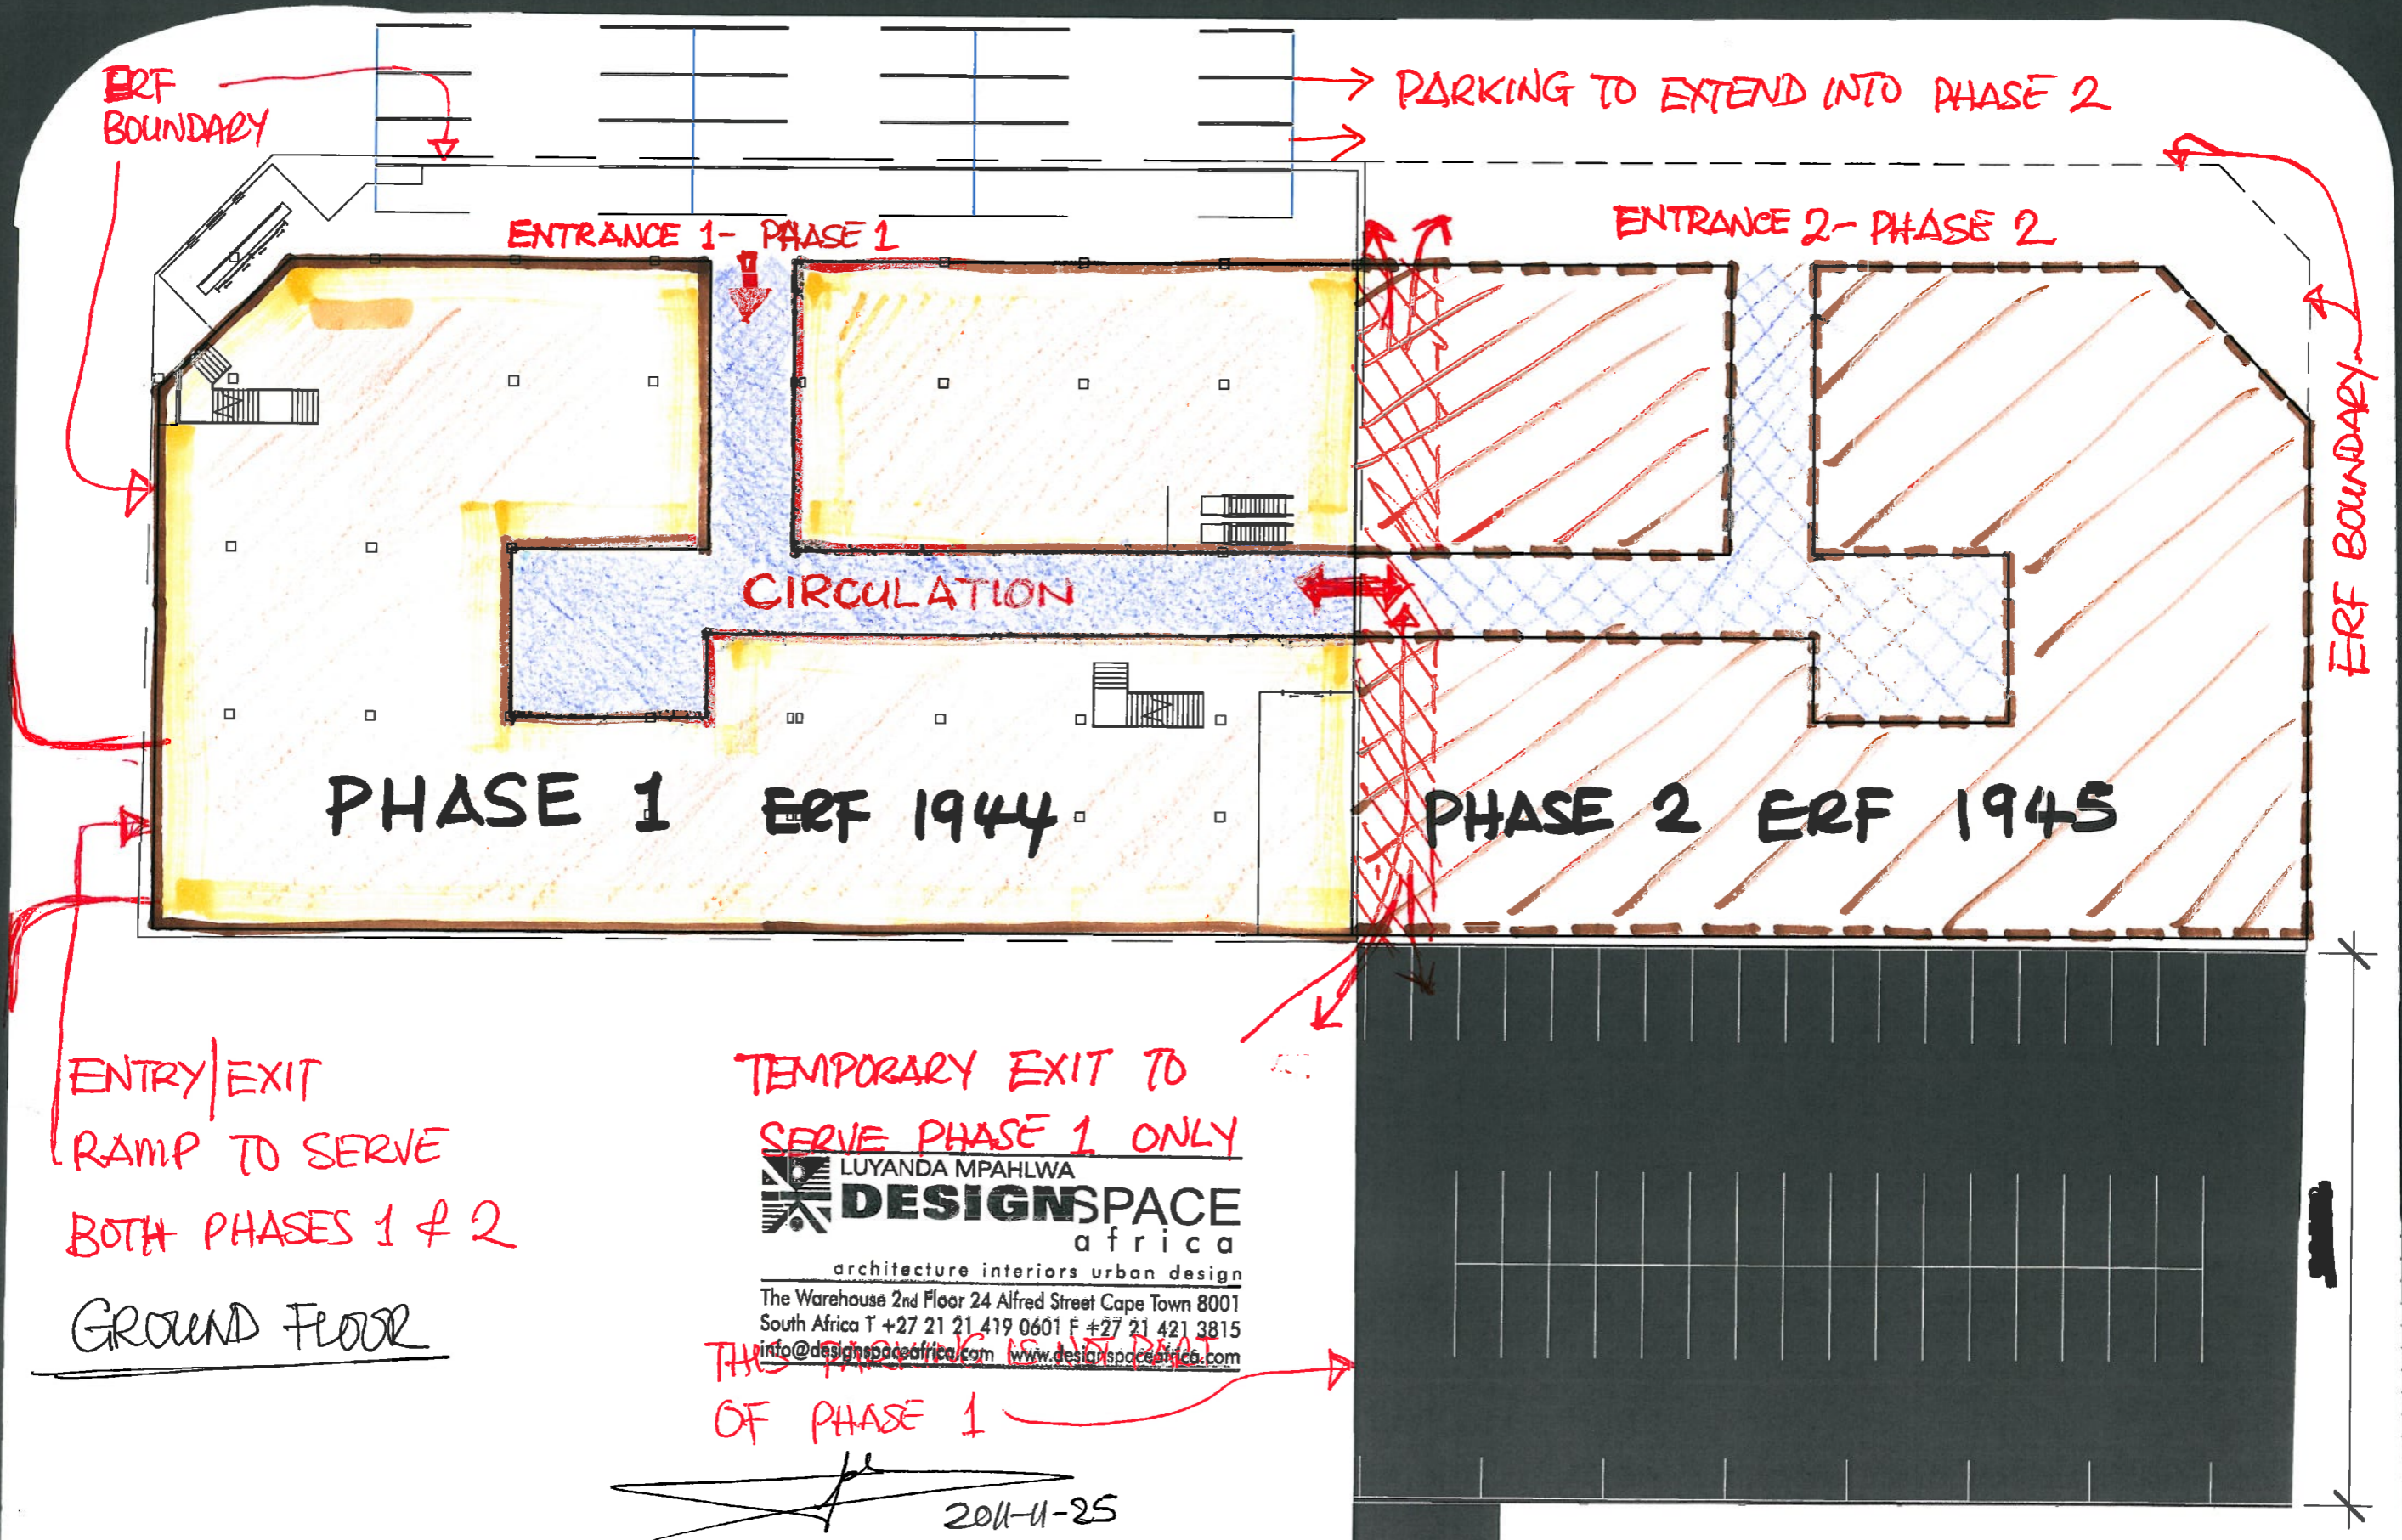

# LANGALIBALELE SHOPPING CENTRE CONCEPTUAL LAYOUT OPTION 1 2011-11-25

- Room
- ATi
  - ATi
  - Ce
  - Clr
  - Ho
  - Lei
  - Lei
  - Lei
  - Lei
  - Lei
  - Op
  - Op
  - PIC
  - Re
  - Ro
  - Sei
  - Toi
  - Uti

# LANGAUBALELE SHOPPING CENTRE CONCEPTUAL LAYOUT OPTION 2

2011-1-25

WASHINGTON DRIVE

THABO MBEKI

ENTRY/EXIT  
RAMP TO SERVE  
BOTH PHASES 1 & 2

GROUND FLOOR

TEMPORARY EXIT TO  
SERVE PHASE 1 ONLY

LUYANDA MPAHLWA  
**DESIGNSPACE**  
africa