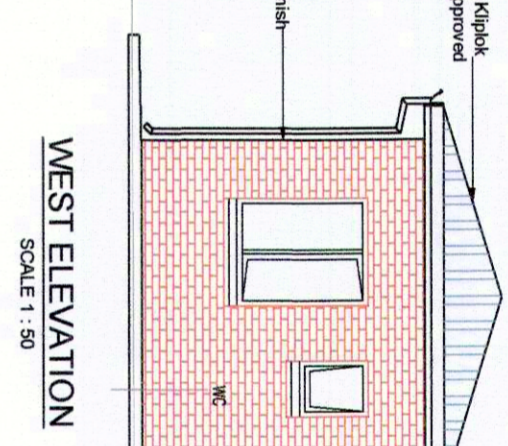

OTHER BUILDINGS