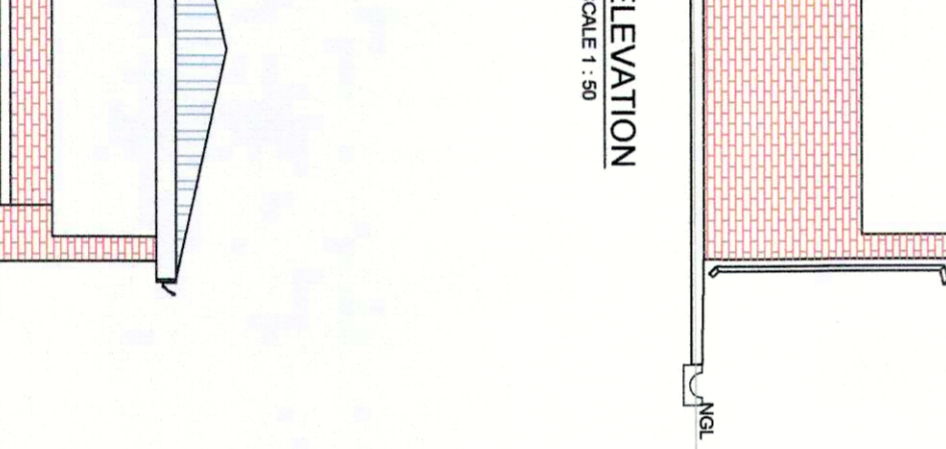

OTHER BUILDINGS