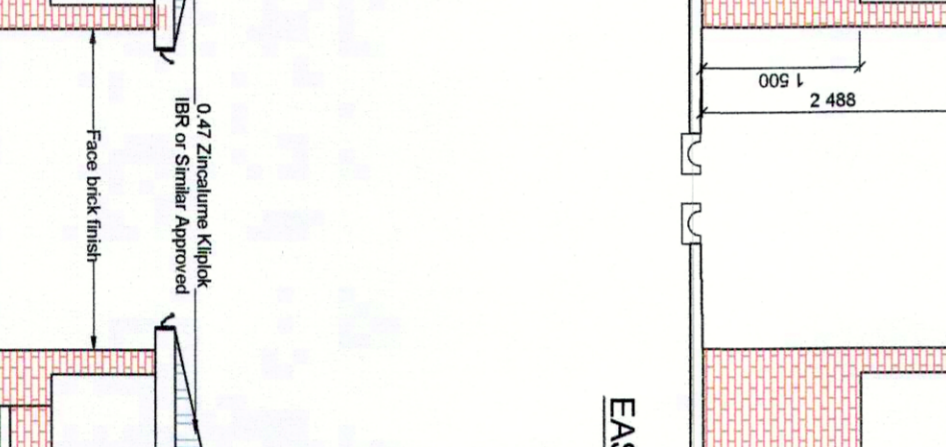

OTHER BUILDINGS