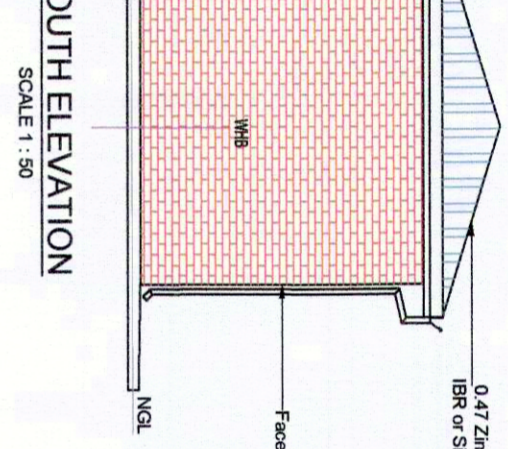

OTHER BUILDINGS