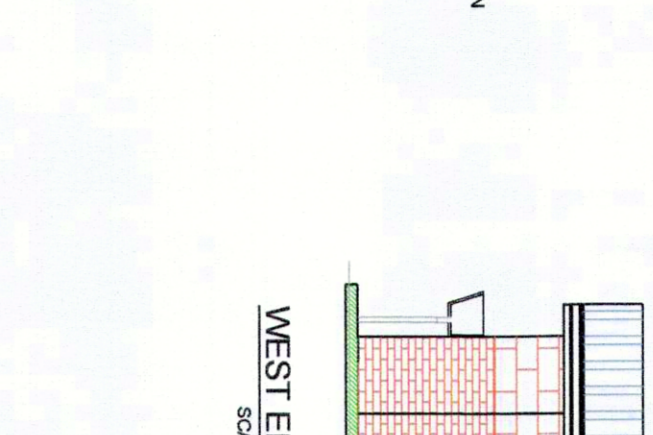

OTHER BUILDINGS