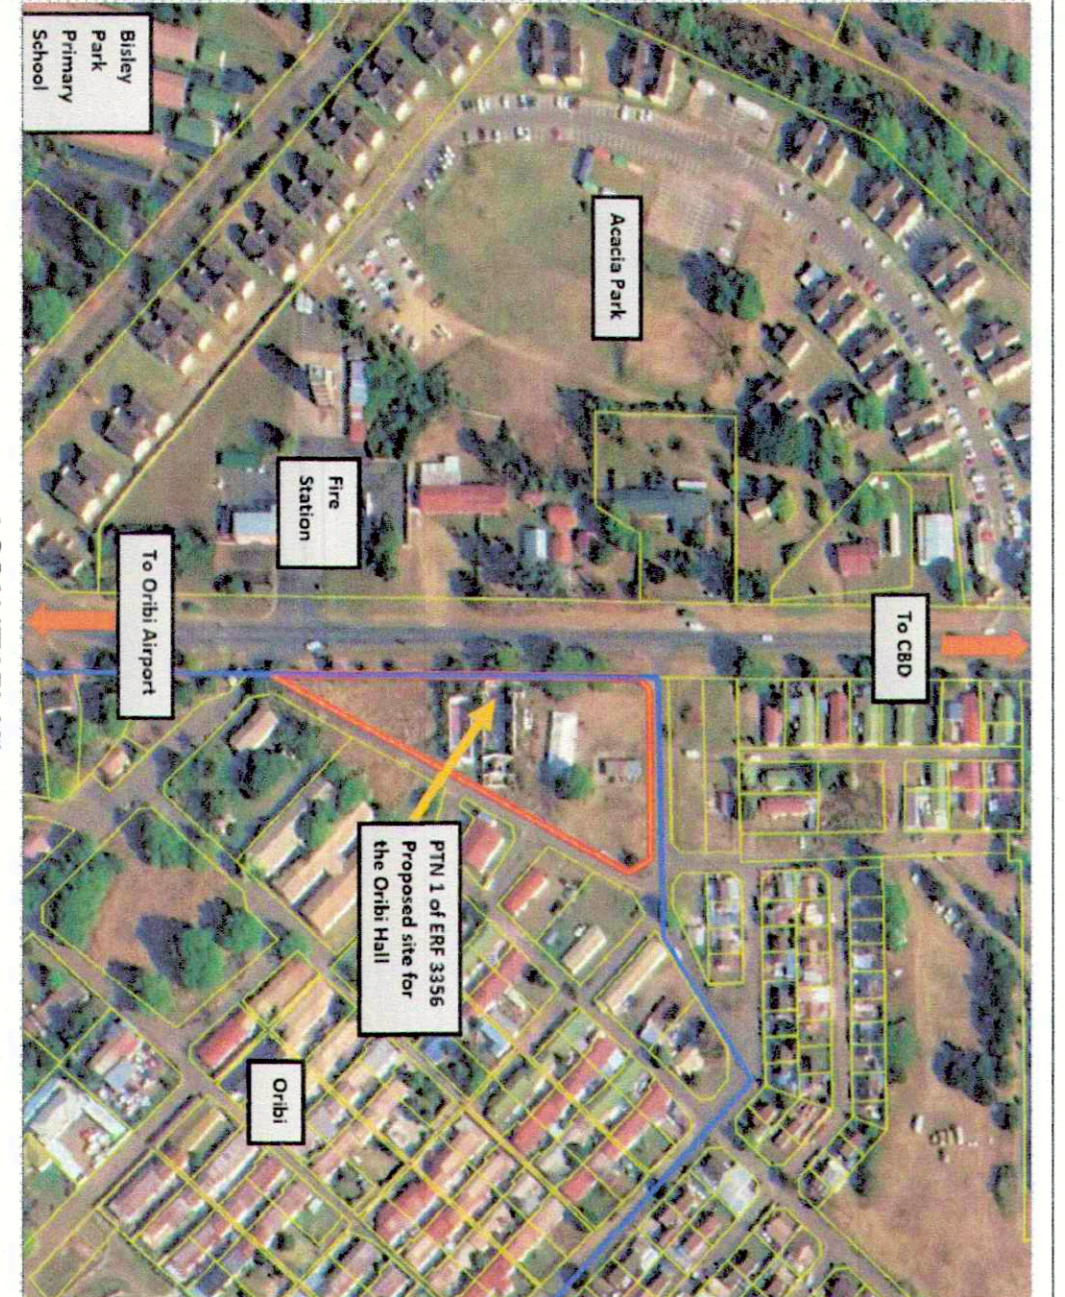

PROJECT NO.: 390N-CH-001

DATE: 31/08/2012

SCALE: 1:100

ROOF OPTION 2 DESIGN

WINDOW AND DOOR SCHEDULE

NO.	DESCRIPTION	NO. REQUIRED	NO. PROVIDED
1	1800 x 2100	15	15
2	1800 x 2100	3	3
3	1800 x 2100	15	15
4	1800 x 2100	2	2
5	1800 x 2100	7	7
6	1800 x 2100	9	9
7	1800 x 2100	5	5
8	1800 x 2100	16	16