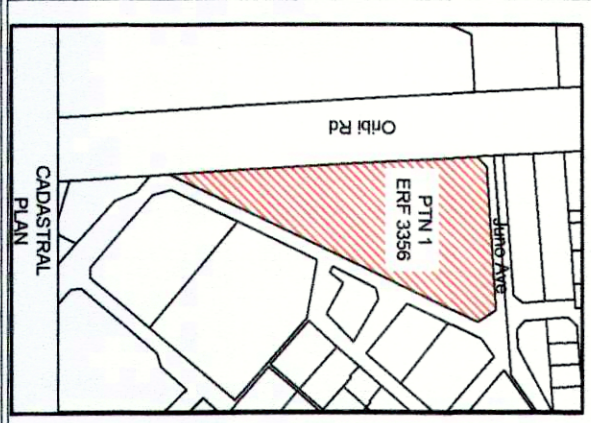

LOCALITY PLAN

SITE LAYOUT PLAN

SCALE 1:250