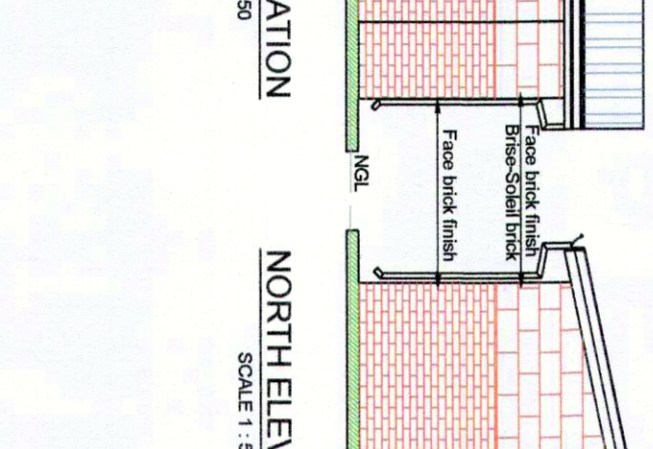

OTHER BUILDINGS