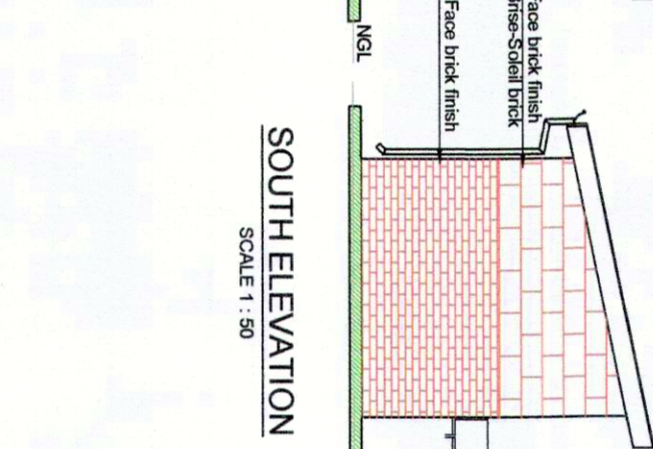

OTHER BUILDINGS