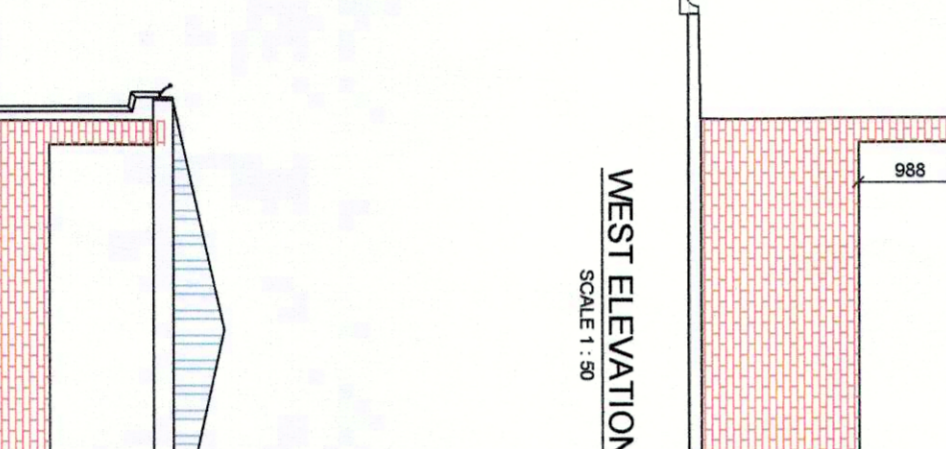

OTHER BUILDINGS