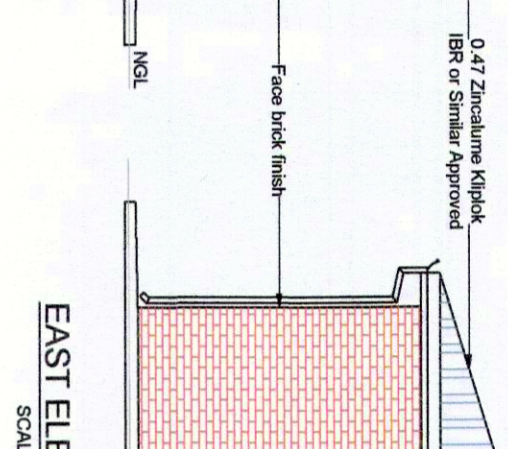

OTHER BUILDINGS