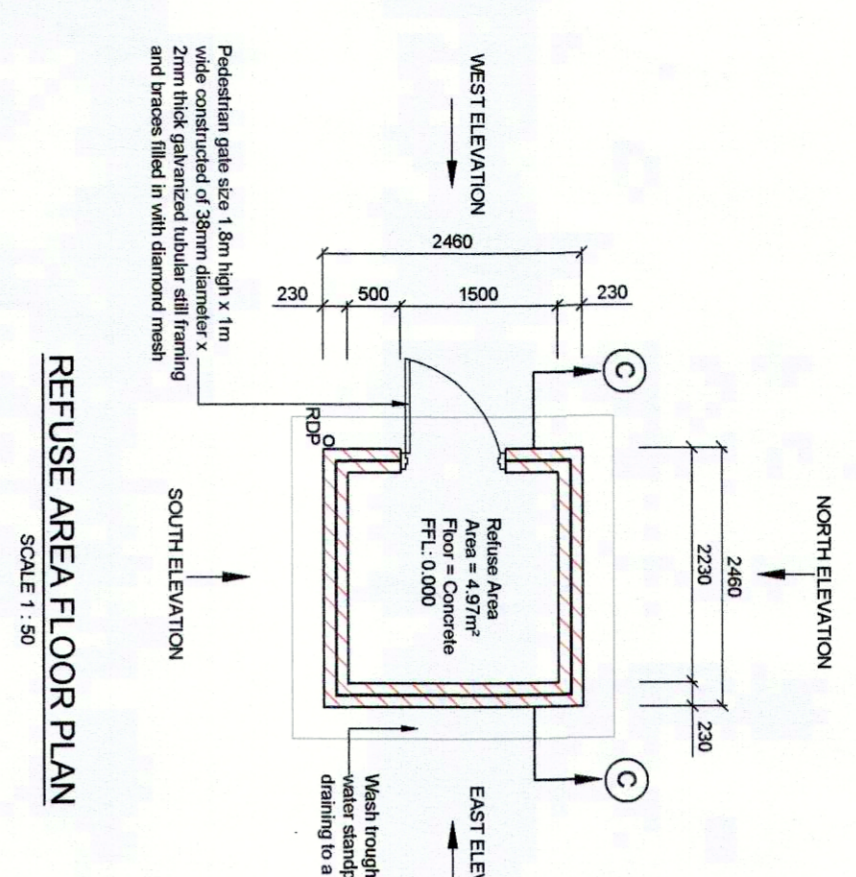

OTHER BUILDINGS