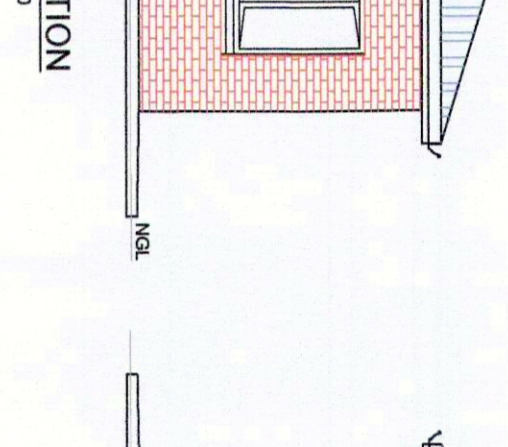

OTHER BUILDINGS