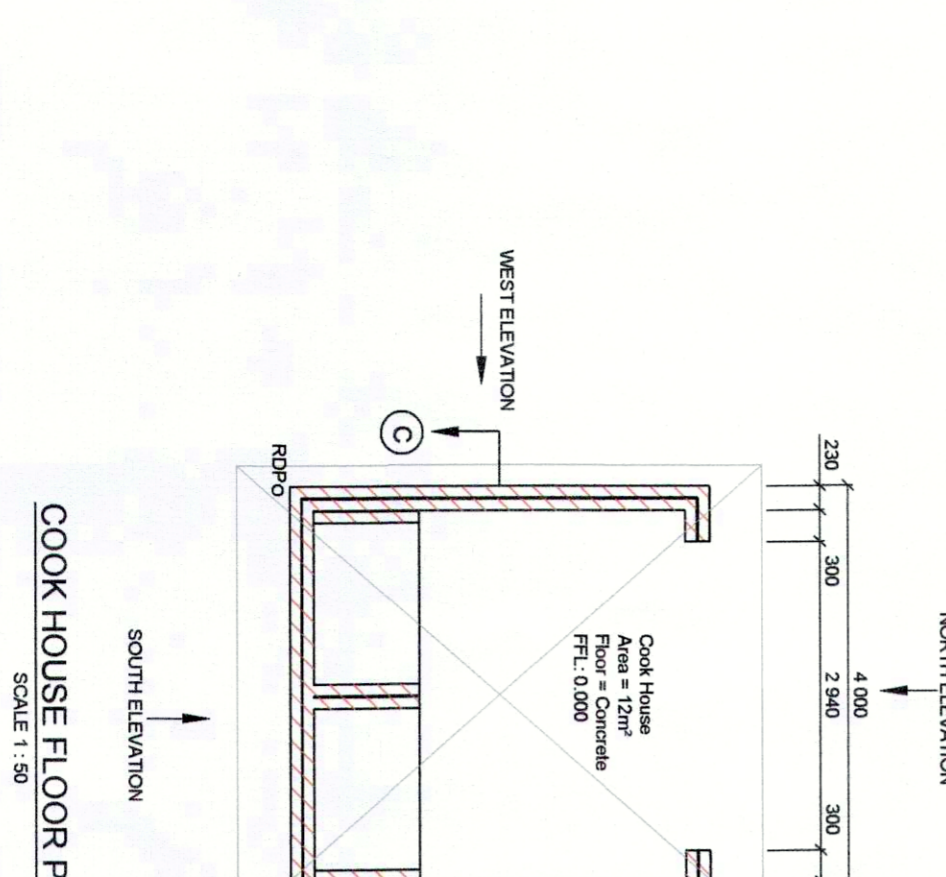

OTHER BUILDINGS