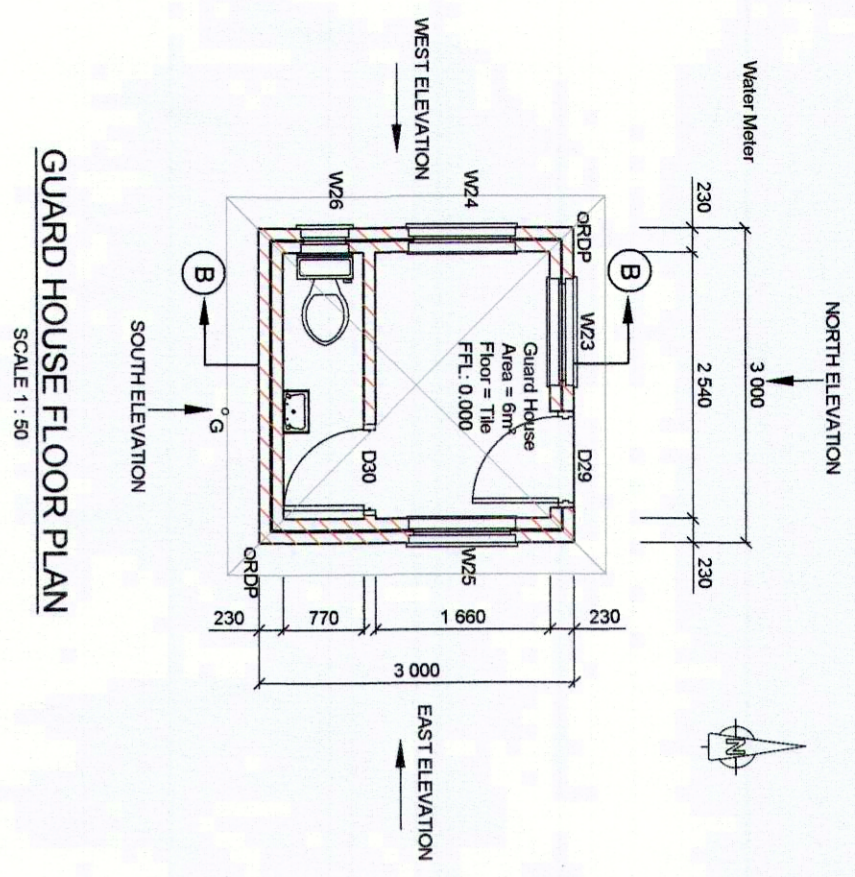

OTHER BUILDINGS