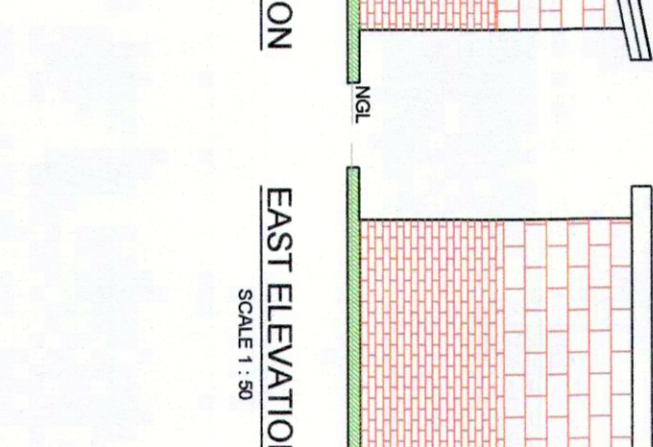

OTHER BUILDINGS