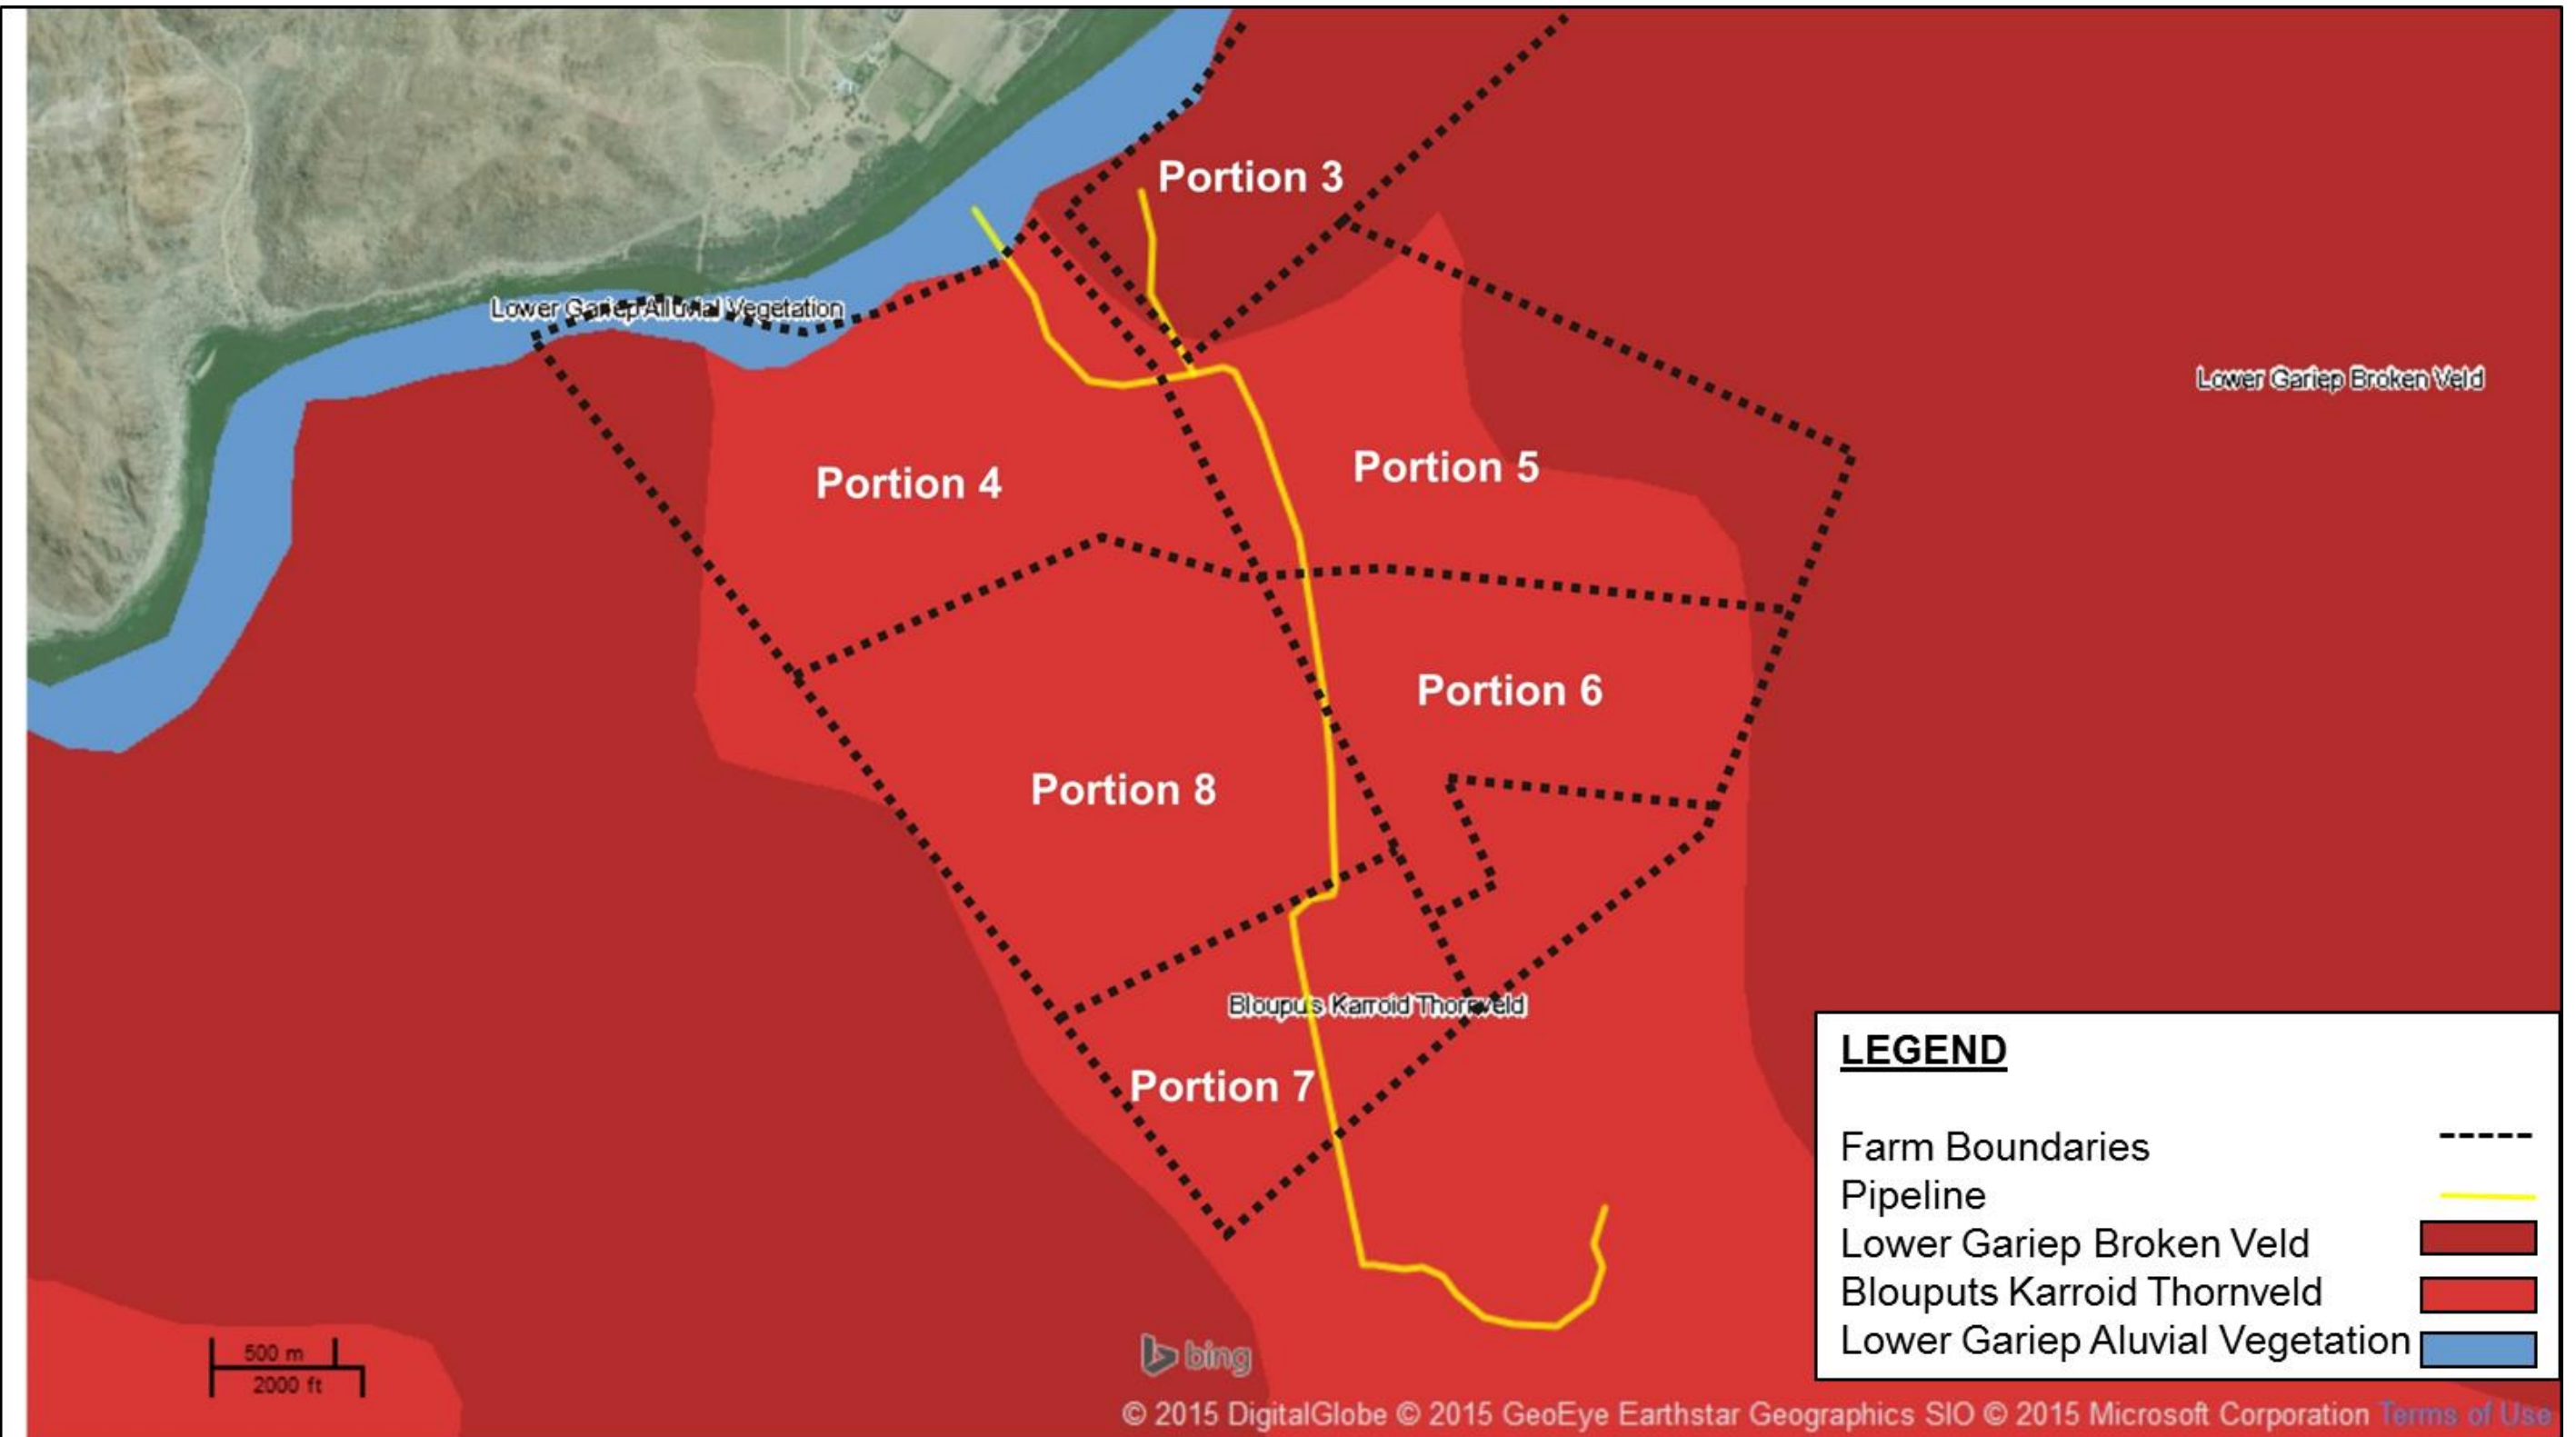

Vegetation Map, Southern Farms (Pty) Ltd. Farm No 410, Skuit Drift,
Northern Cape, South Africa

SANBI 2015, Bing, 2015

Guillaume Nel

environmental consultants

Tel: (021) 870 1874

Fax: 086 6933 802

Cell: 072 1571 321

Figure 5