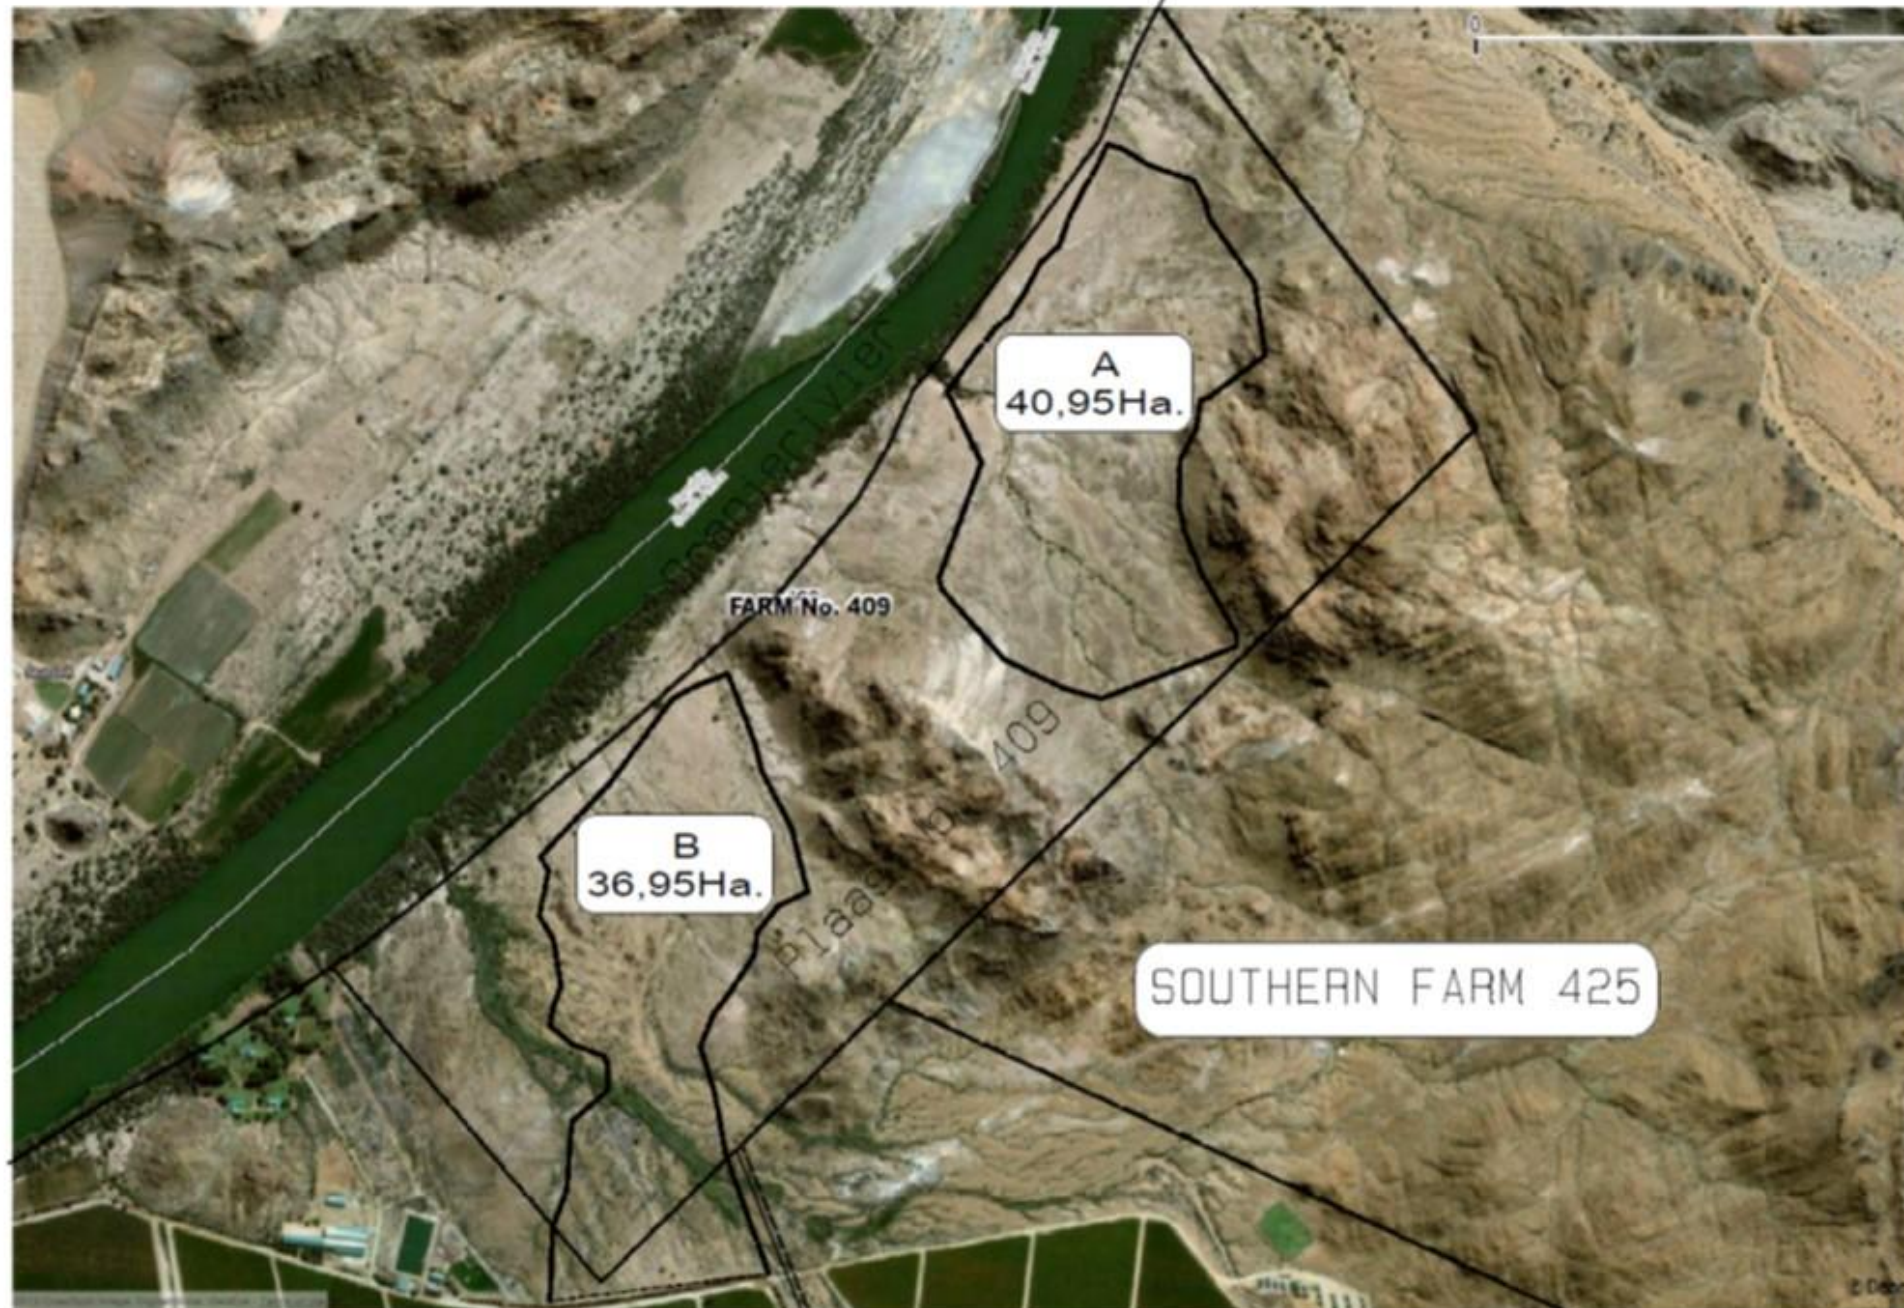

SKETSPLAN

Die plaas No. 409

Administratiewe Distrik Kenhardt
Provinsie Noord Kaap

SKAAL 1 / 12 500

Titel: SFB_SP_Image

Datum: Januarie 2013

Opgestel deur: HG van Zyl

LUTZ & VAN ZYL

Prof. Landmeters / Land Surveyors
Posbus / P.O. Box 515 Upington 8800
Tel: 054-3324555 Fax: 054-3311156
E-Mail: pok1@vodanail.co.za