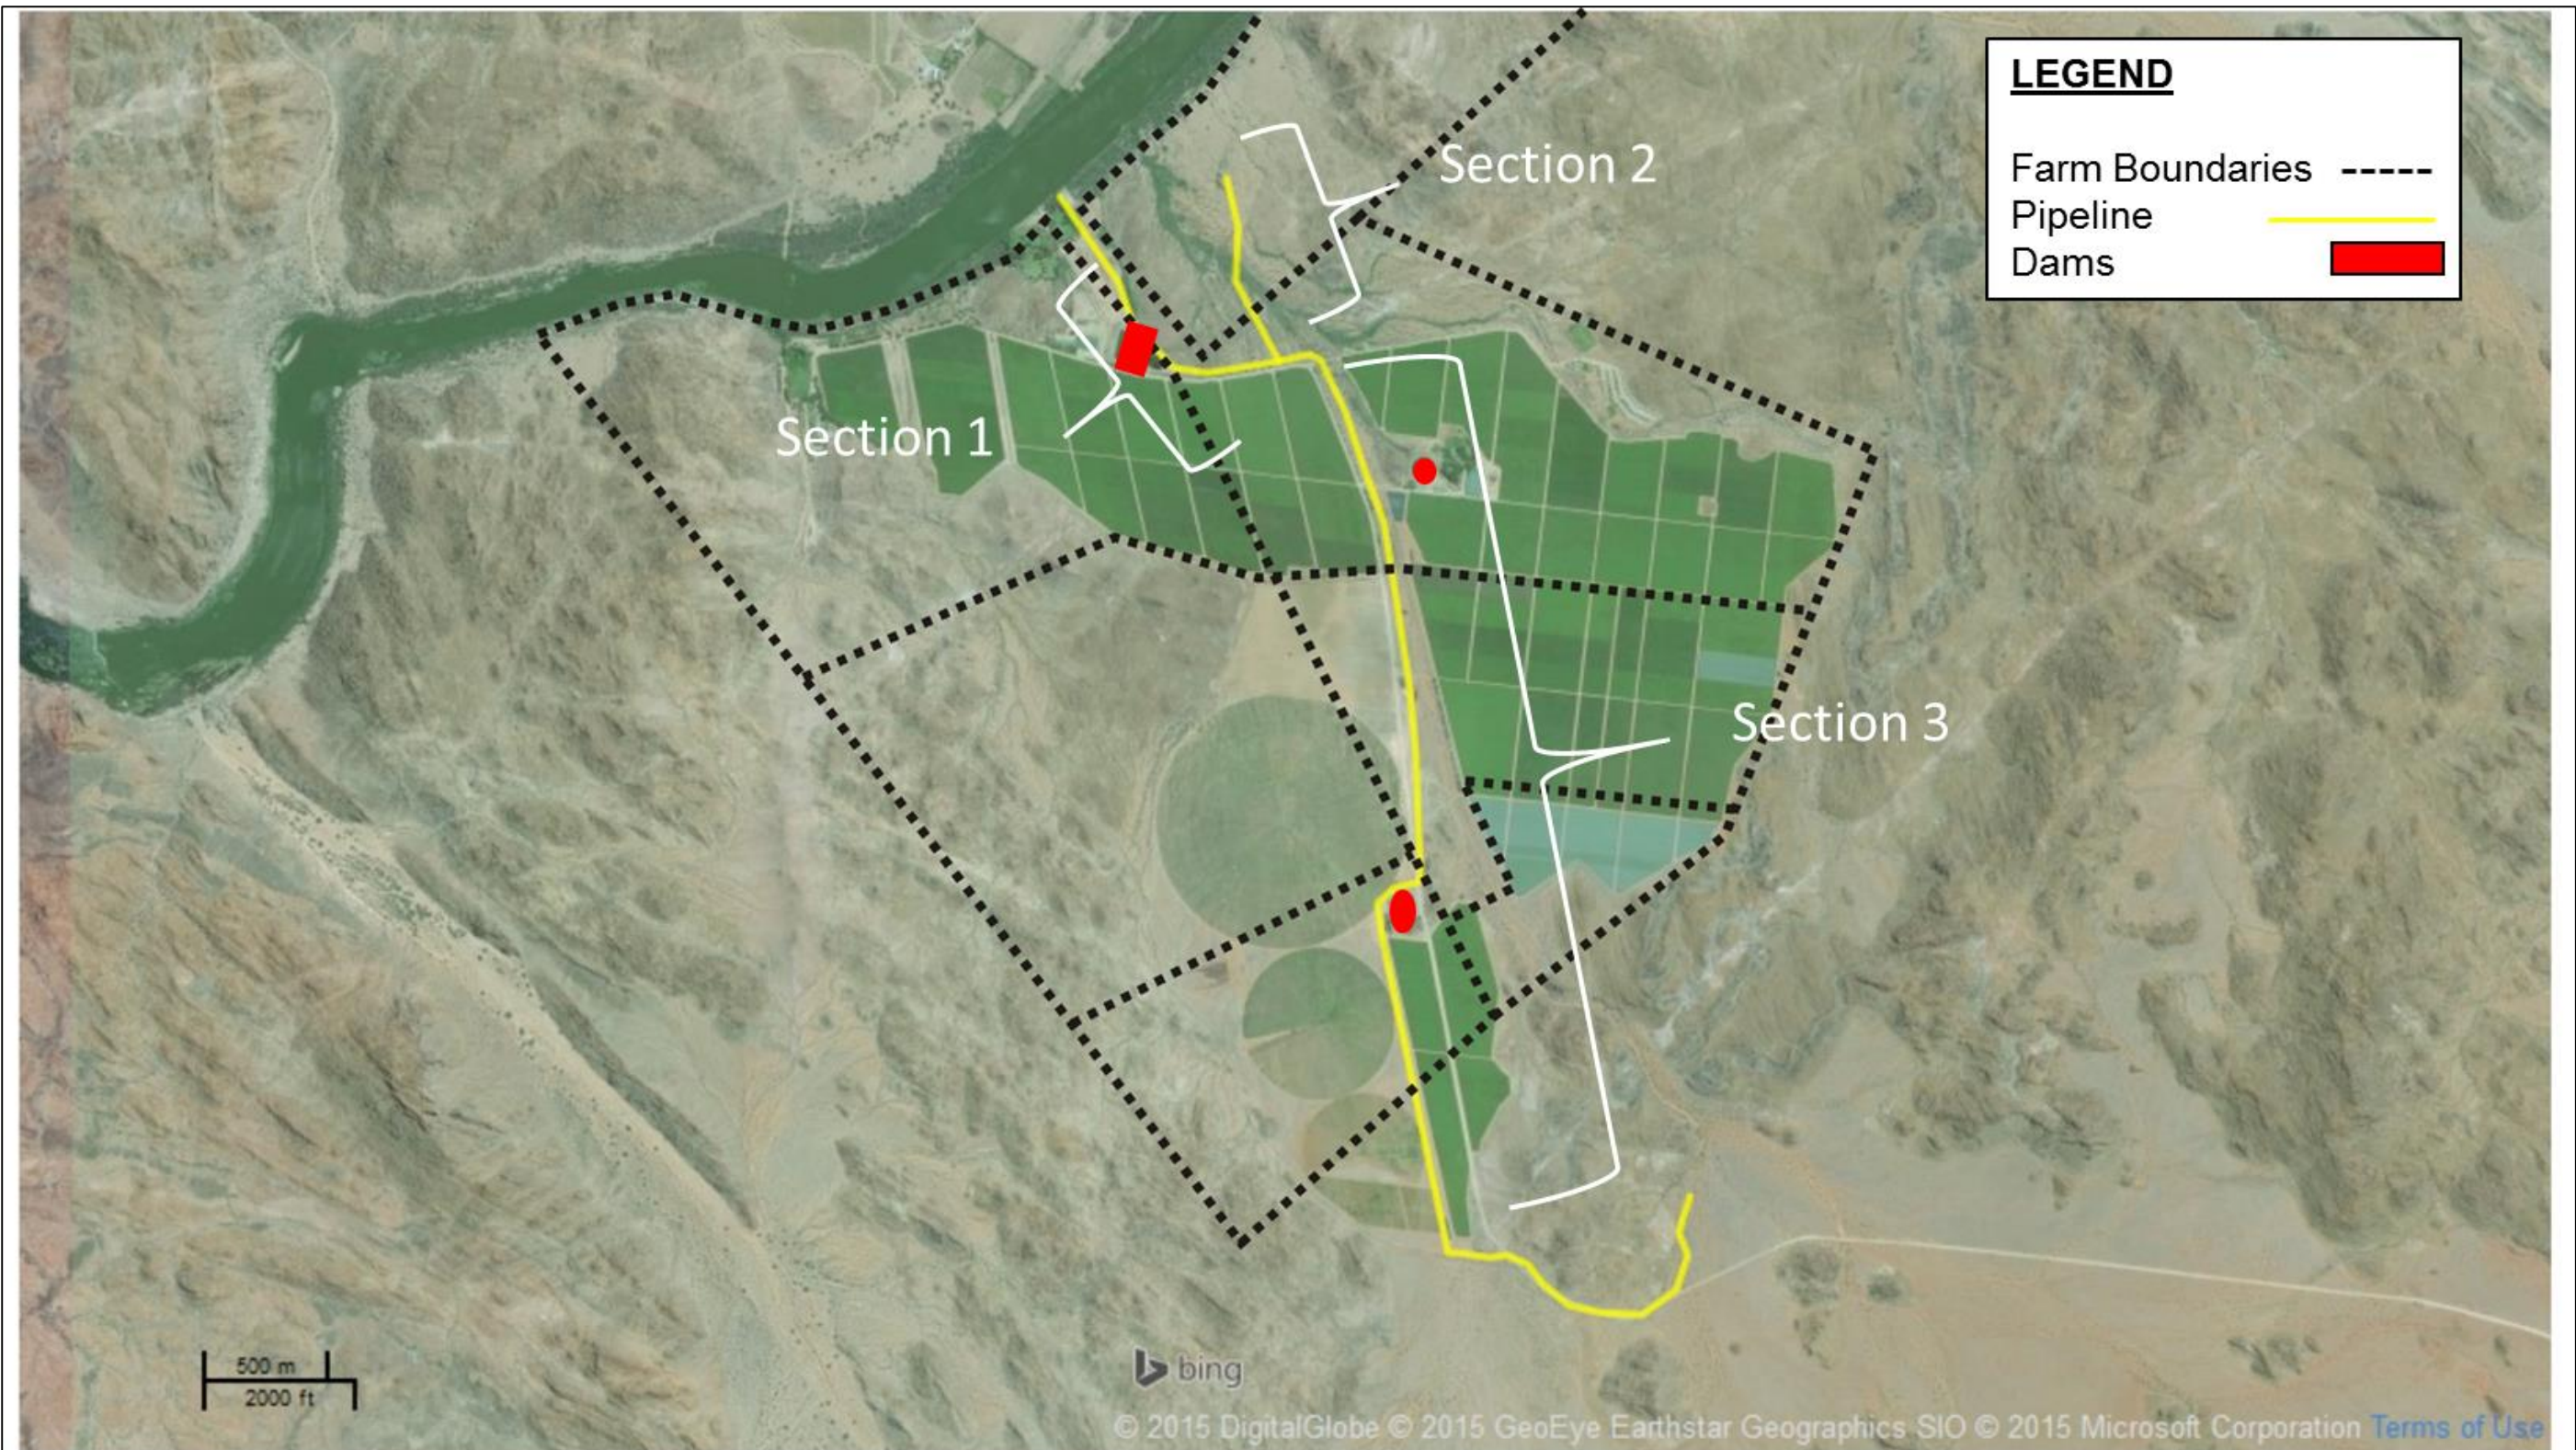

Proposed Pipeline on Southern Farms (Pty) Ltd(Divided into sections for explanation purposes). Farm No 410, Skuit Drift, Northern Cape,

SANBI 2015, Bing, 2015

Guillaume Nel

environmental consultants

Tel: (021) 870 1874 Fax: 086 6933 802 Cell: 072 1571 321

Figure 9