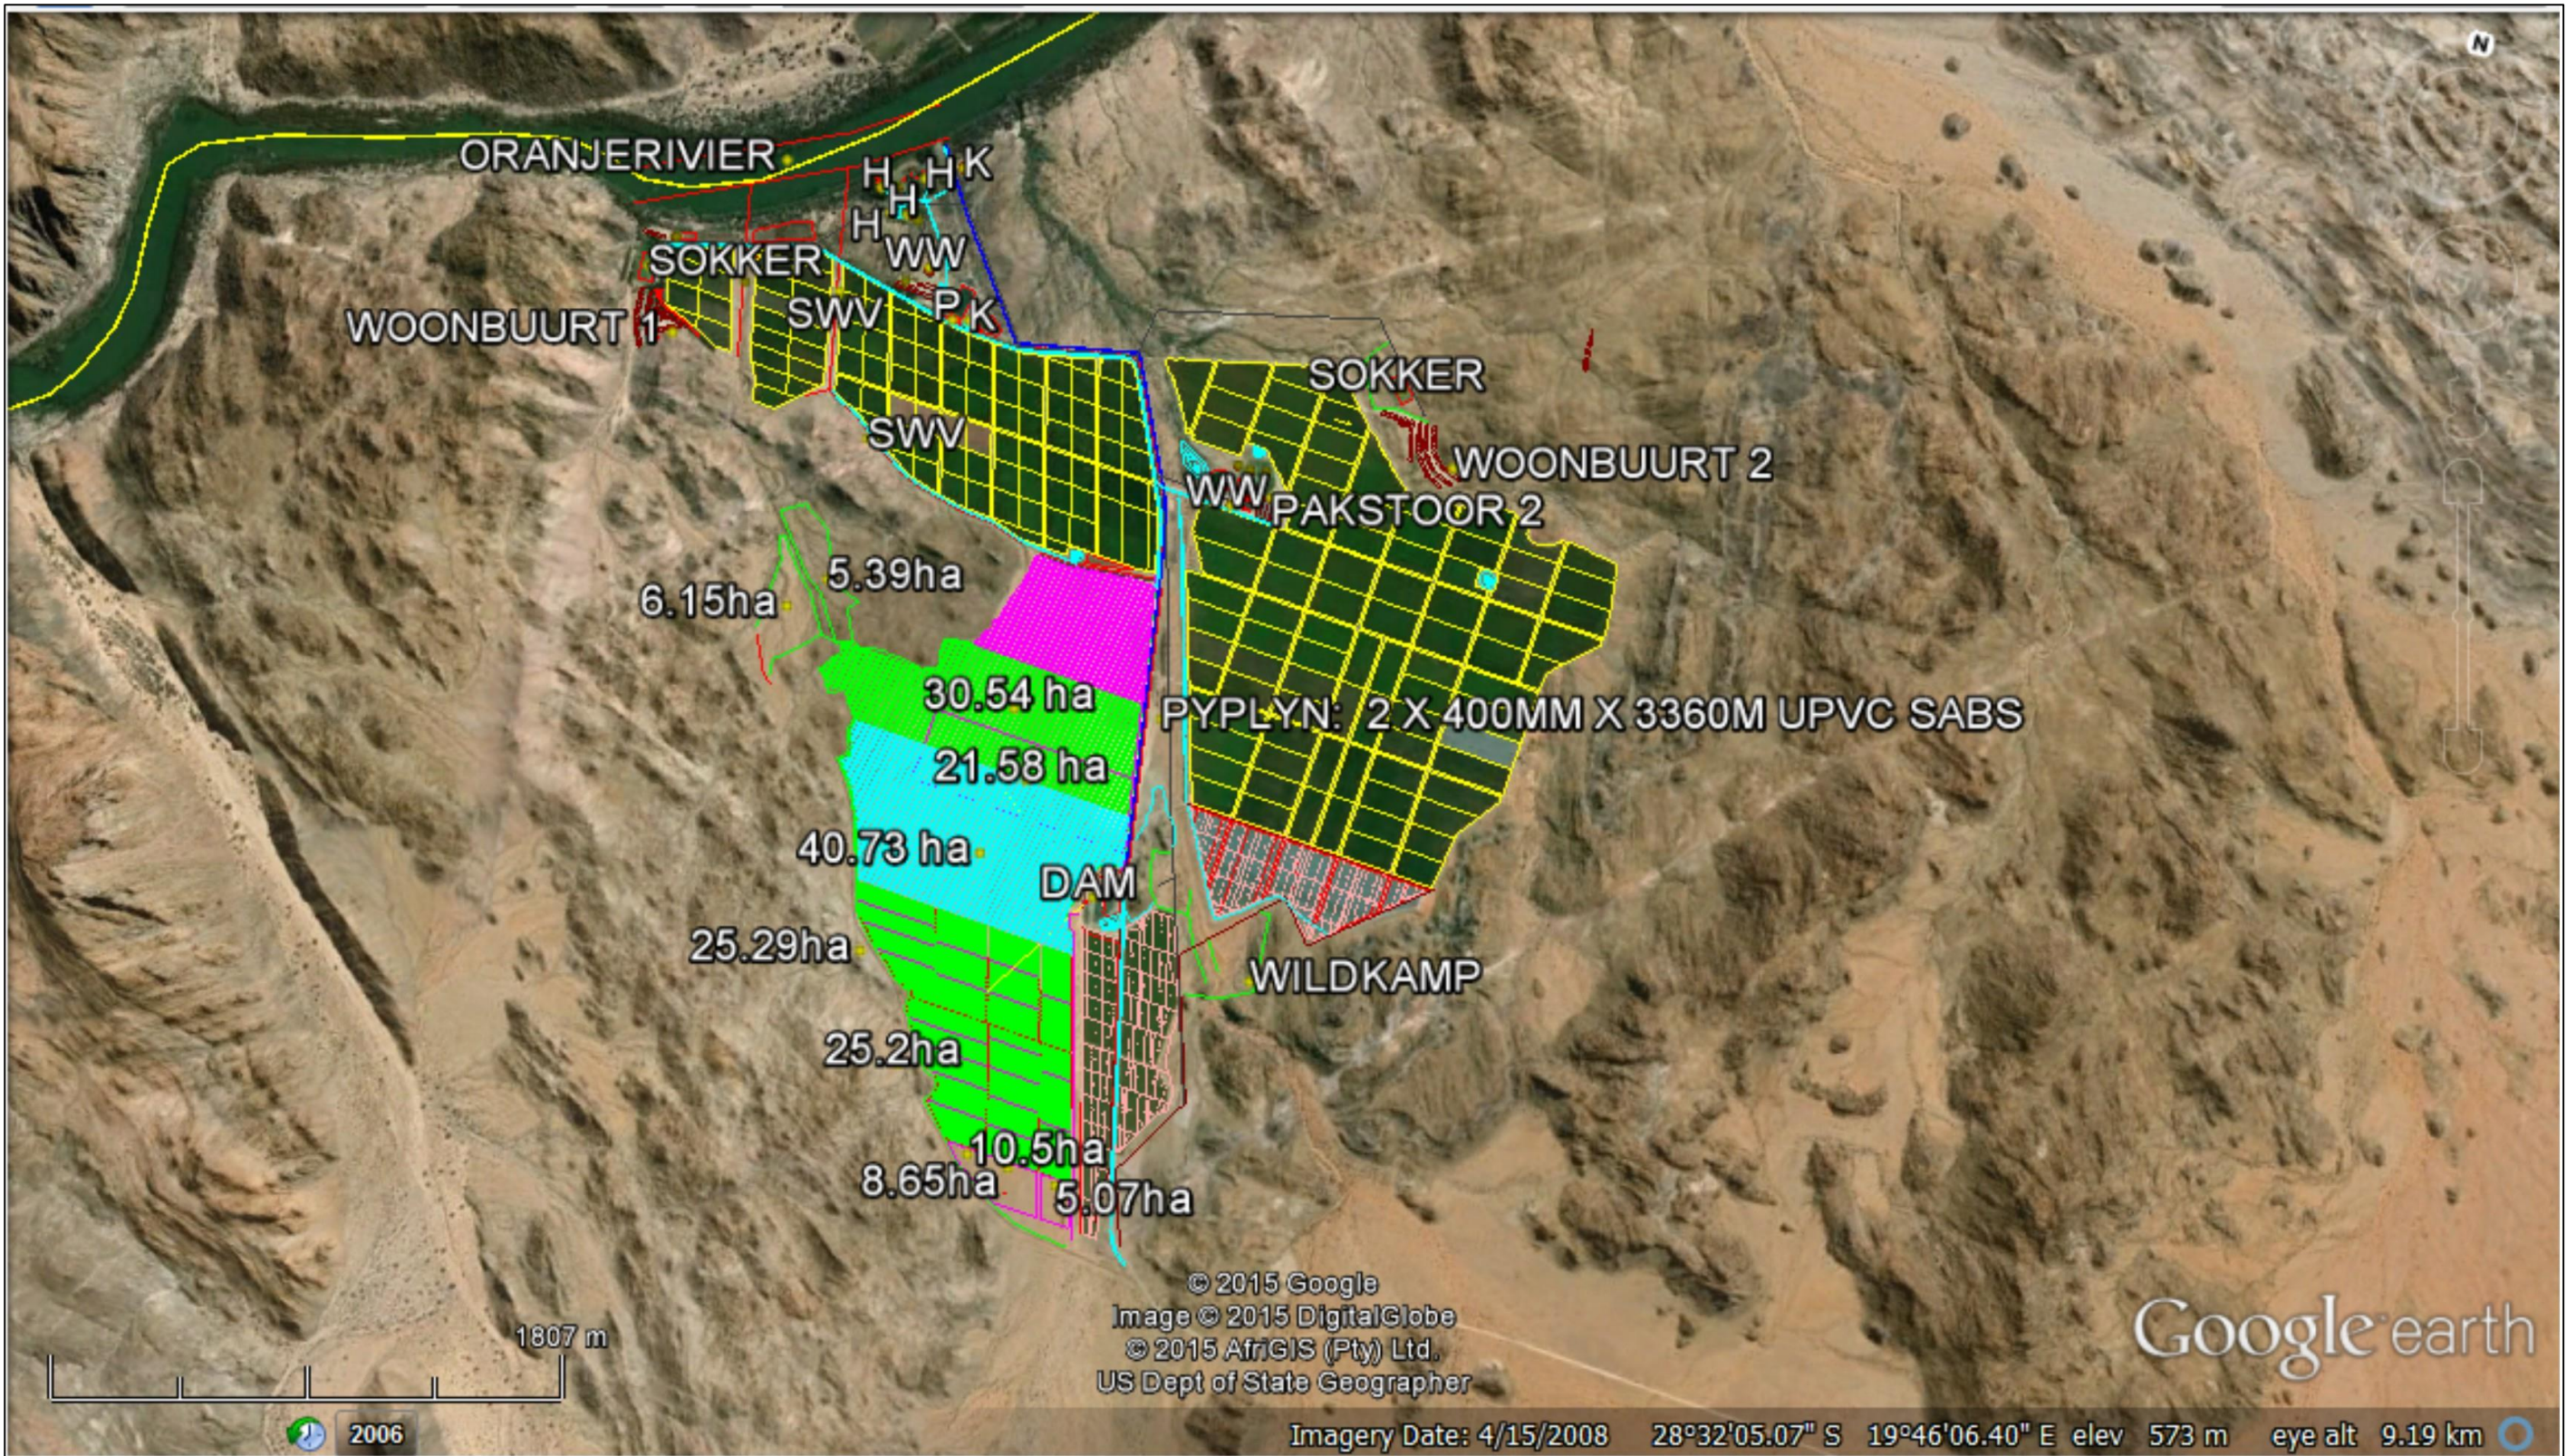

Figure 6

Google earth

Proposed area for additional Labour Housing. Southern Farms (Pty) Ltd. Farm No 410, Skuit Drift, Northern Cape, South Africa

Google Earth, 2015

Guillaume Nel

environmental consultants

SANBI 2015, Bing, 2015

Guillaume Nel

environmental consultants

Tel: (021) 870 1874 Fax: 086 6933 802 Cell: 072 1571 321

Figure 9

Property map indicating agricultural activities and proposed pipeline. Southern Farms (Pty) Ltd. Farm No 410, Skuit Drift, Northern Cape, South Africa