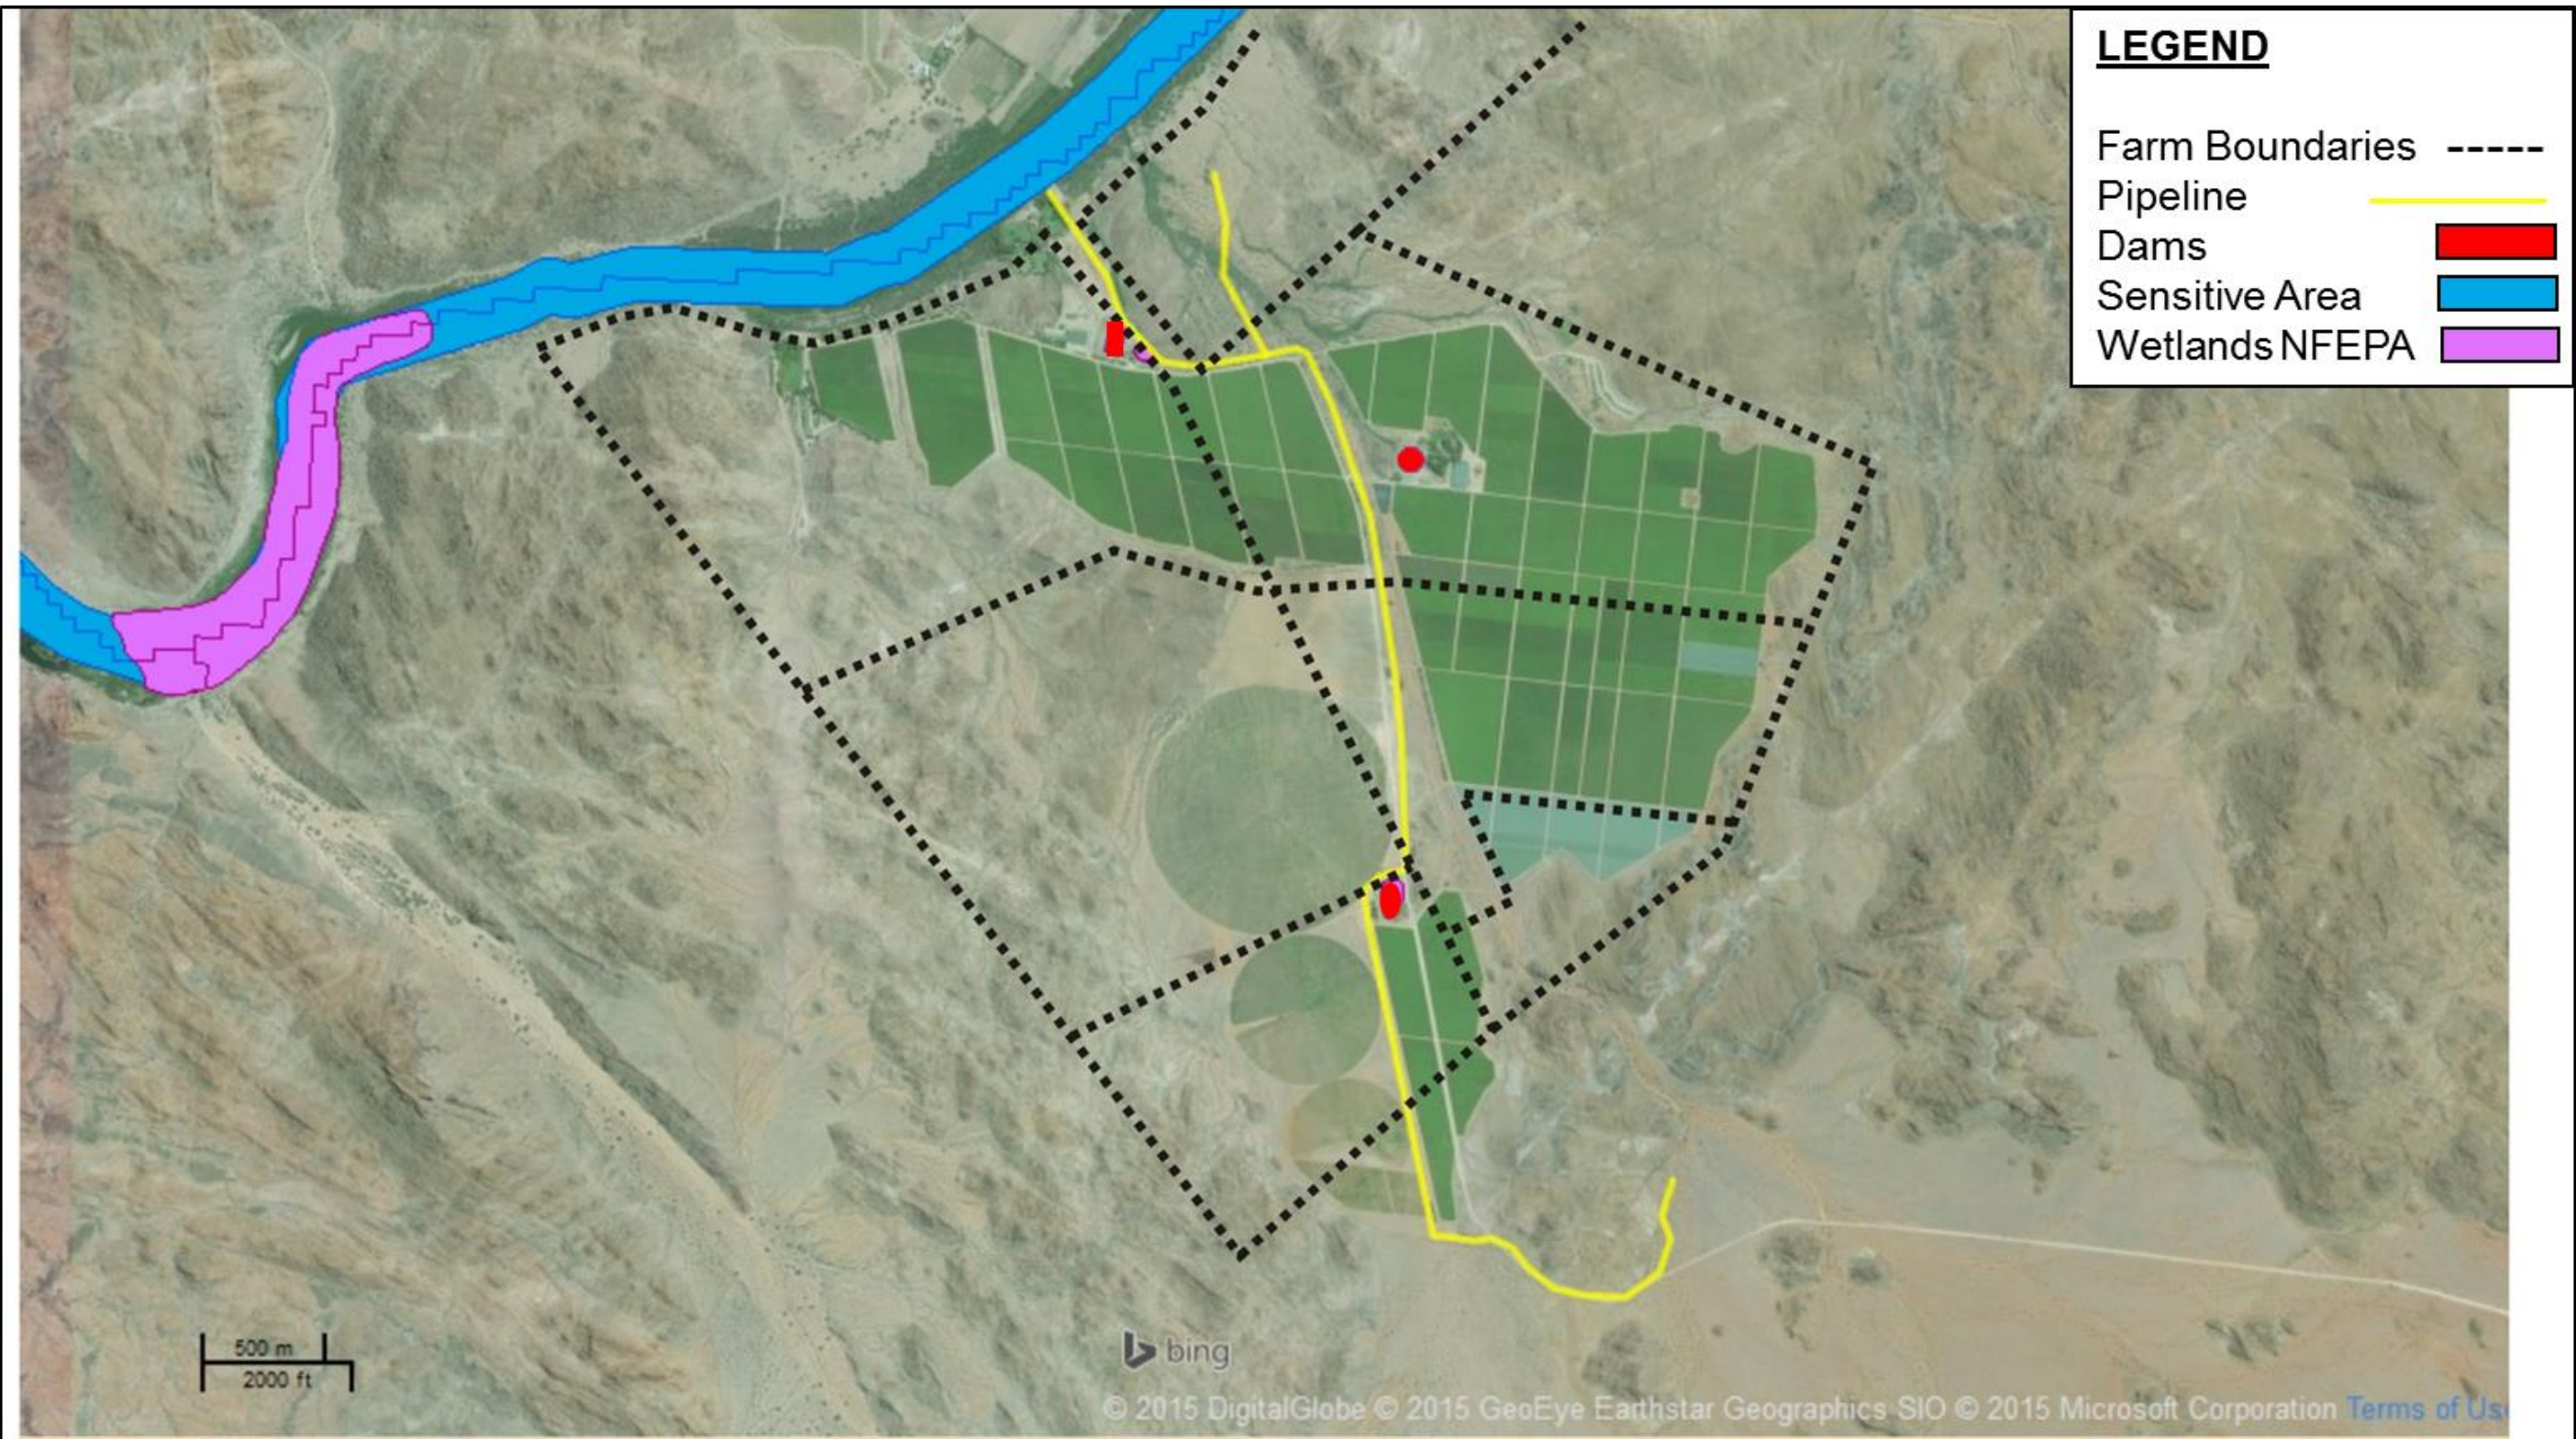

Figure 3

Sensitivity Map, Southern Farms (Pty) Ltd. Farm No 410, Skuit Drift,
Northern Cape, South Africa

SANBI 2015, Bing, 2015

Guillaume Nel

environmental consultants

Tel: (021) 870 1874

Fax: 086 6933 802

Cell: 072 1571 321

Figure 4