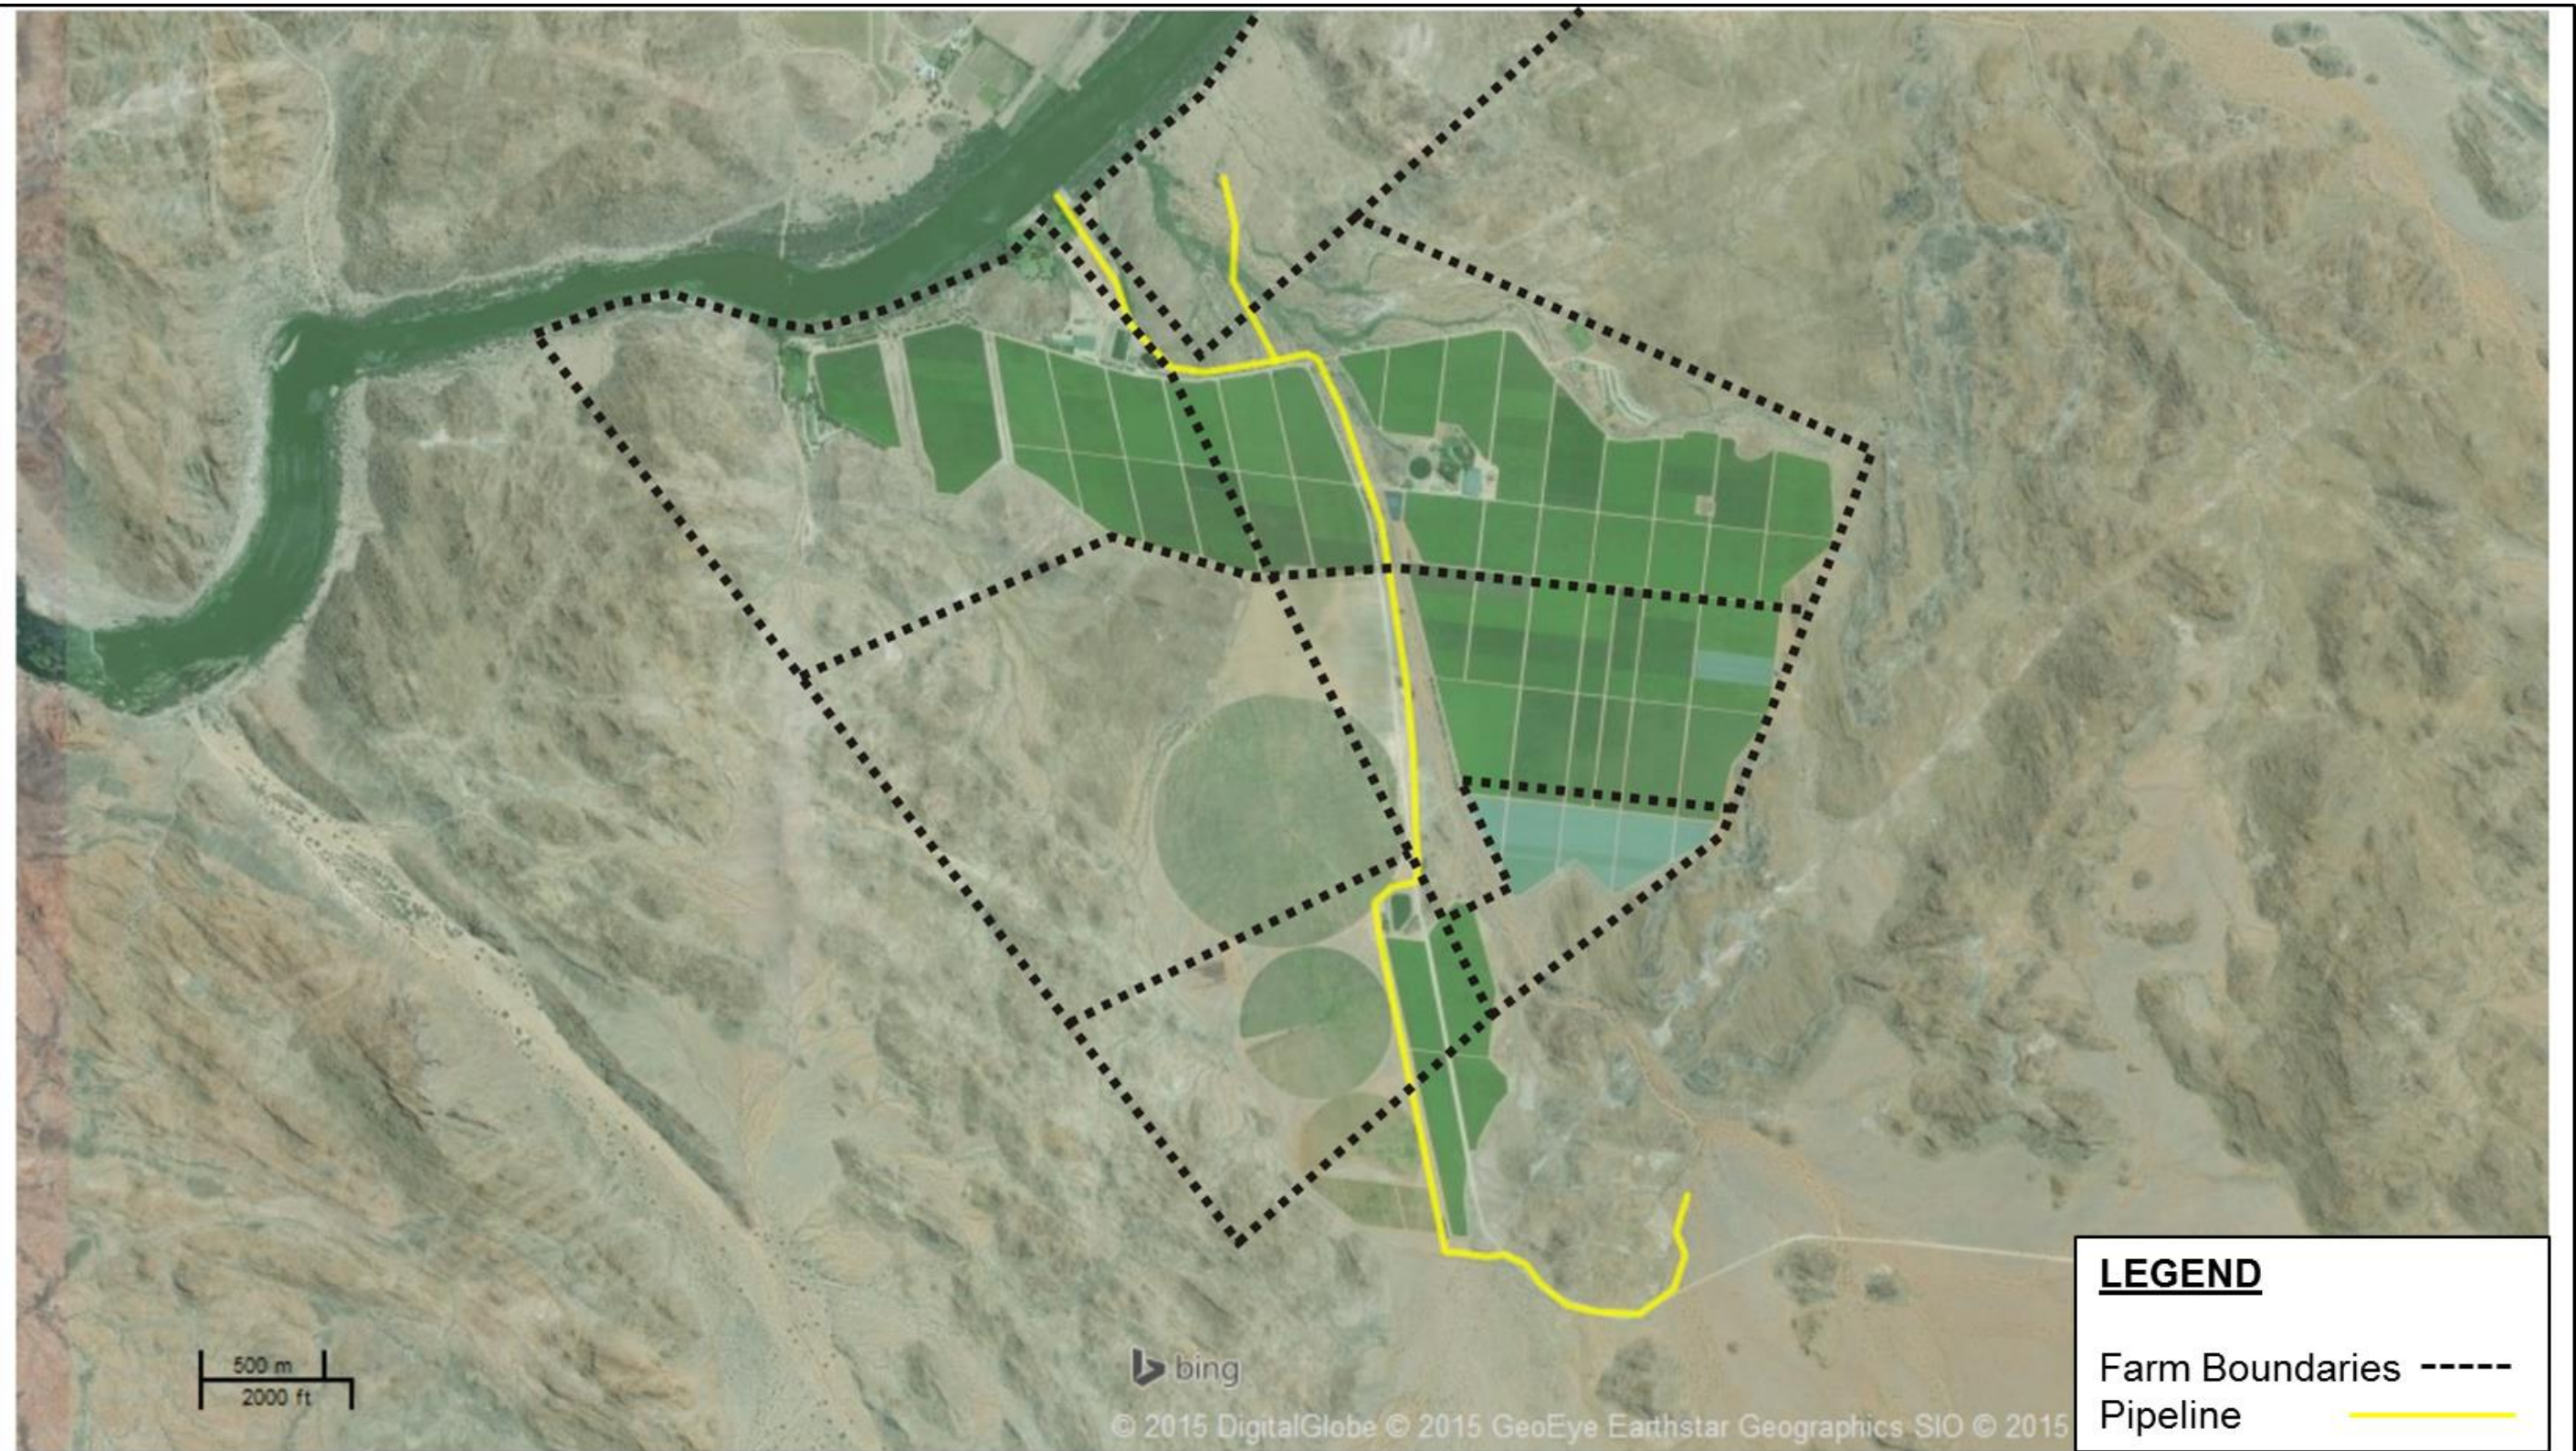

Proposed Pipeline on Southern Farms (Pty) Ltd. Farm No 410, Skuit Drift, Northern Cape, South Africa

SANBI 2015, Bing, 2015

Guillaume Nel
environmental consultants

Tel: (021) 870 1874 | Fax: 086 6933 802 | Cell: 072 1571 321