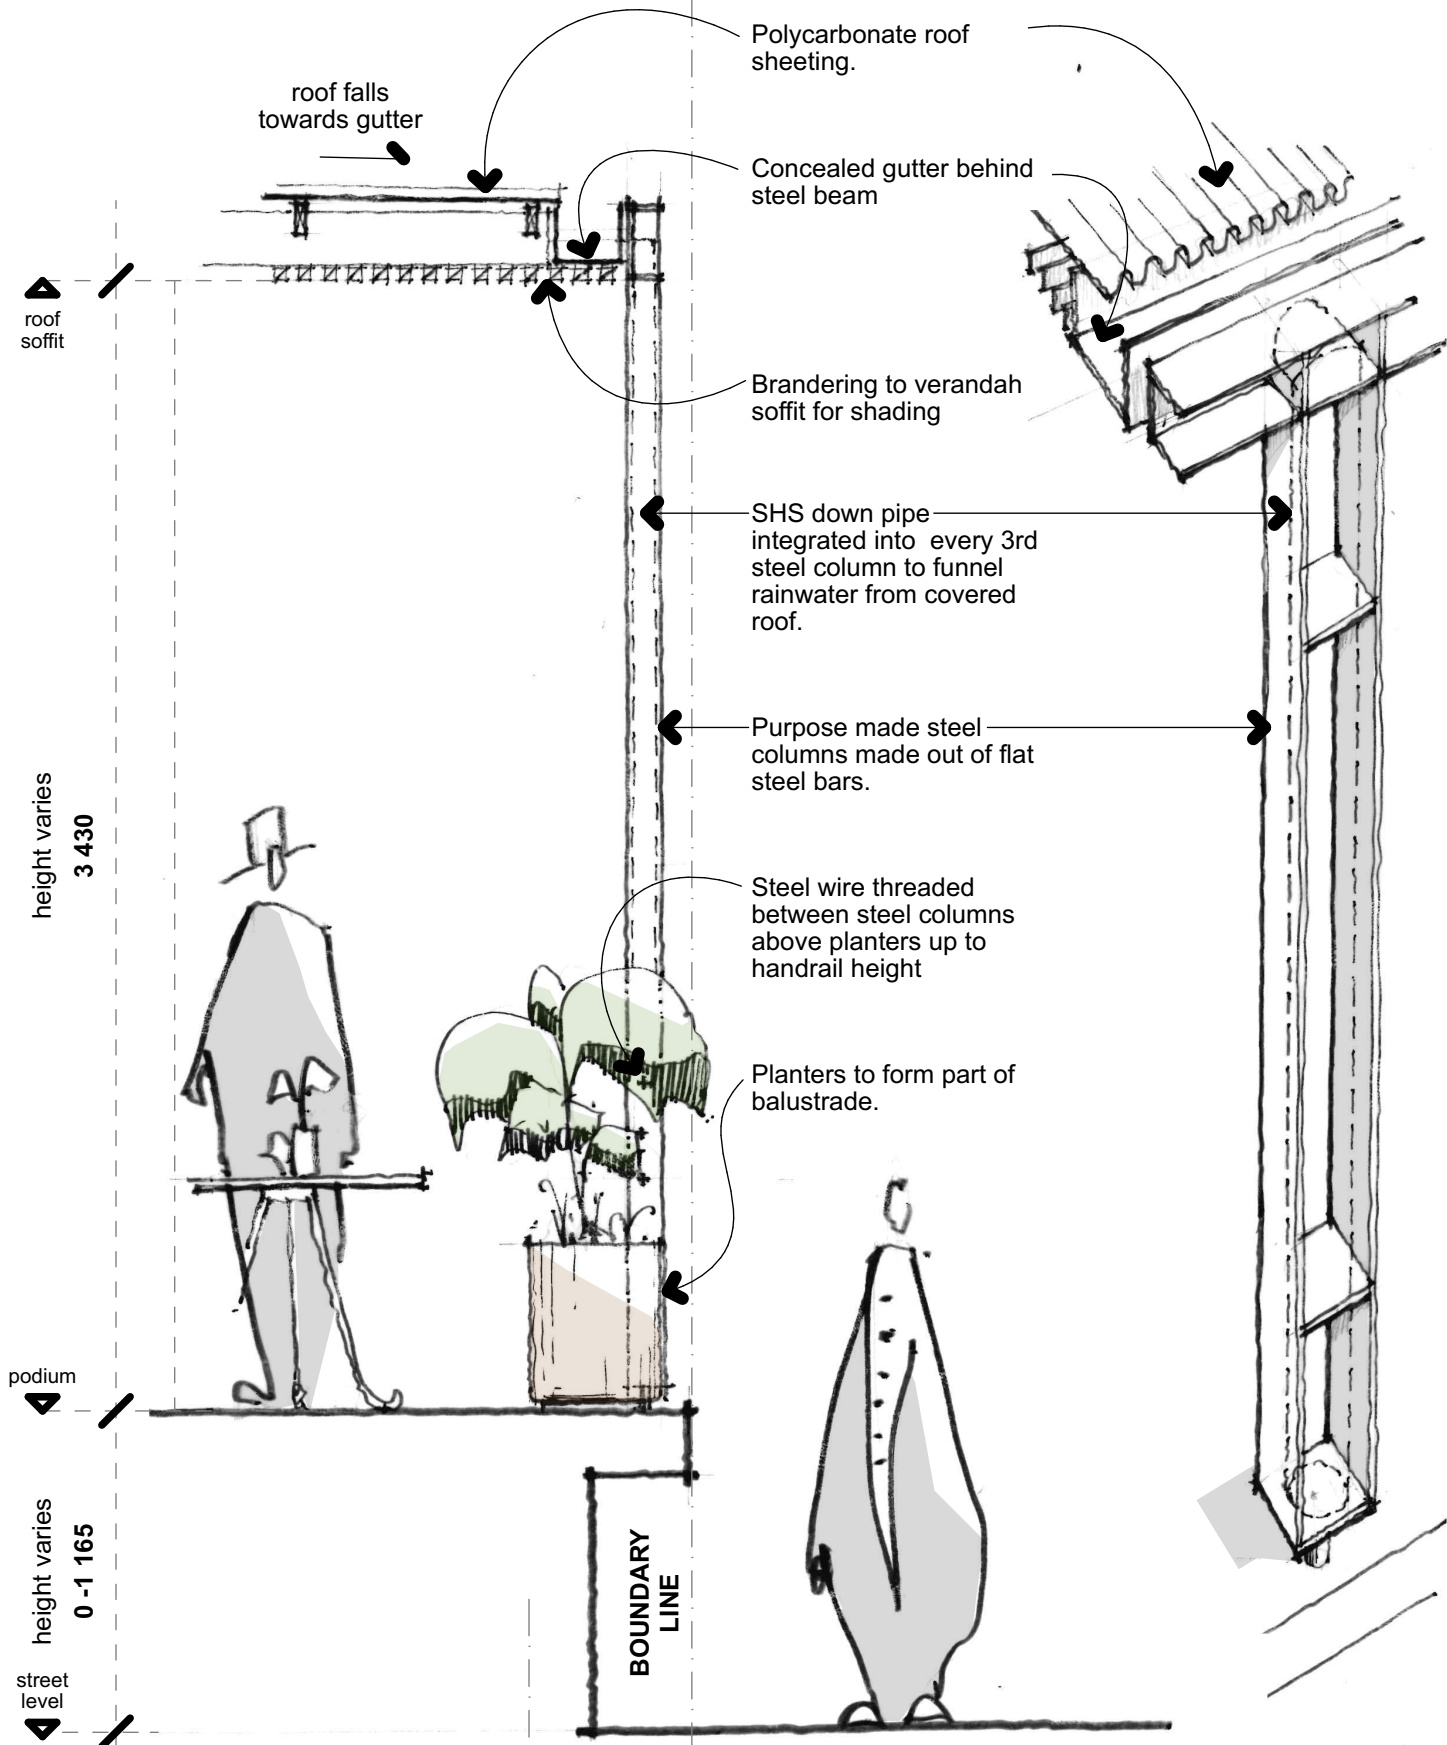

THE BENJAMIN

ADDITIONS AND ALTERATIONS

EDGE DETAIL

DESIGNWORKSHOP

94 florida road | durban | 4001 | south africa

+27 [0]31 303 5191 | t

+27 [0]31 303 5198 | f

admin@designworkshop.co.za | e

220927_EMS