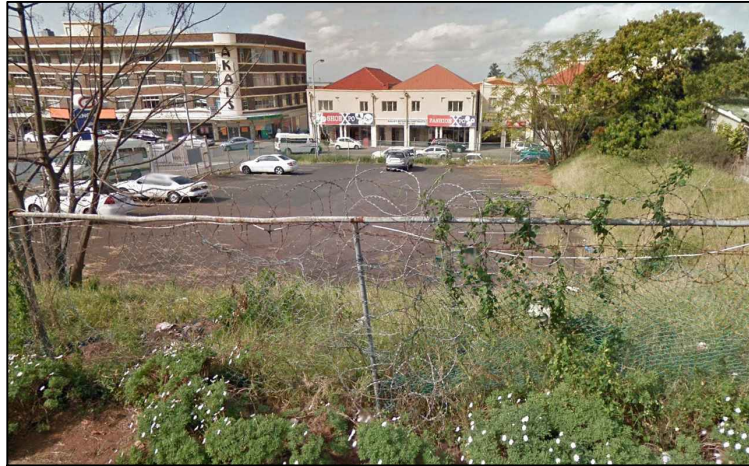

Mathews Meyiwa Left side Neighbour

Pritchard Lane Left side parking Lot

Pritchard Lane Right side neighbour

Mathews Meyiwa Opposite left

Mathews Meyiwa Opposite right

Mathews Meyiwa Opposite

245 MATHEWS MEYIWA ROAD POR 1 OF ERF 1467 DURBAN  
NEIGHBOURING BUILDINGS