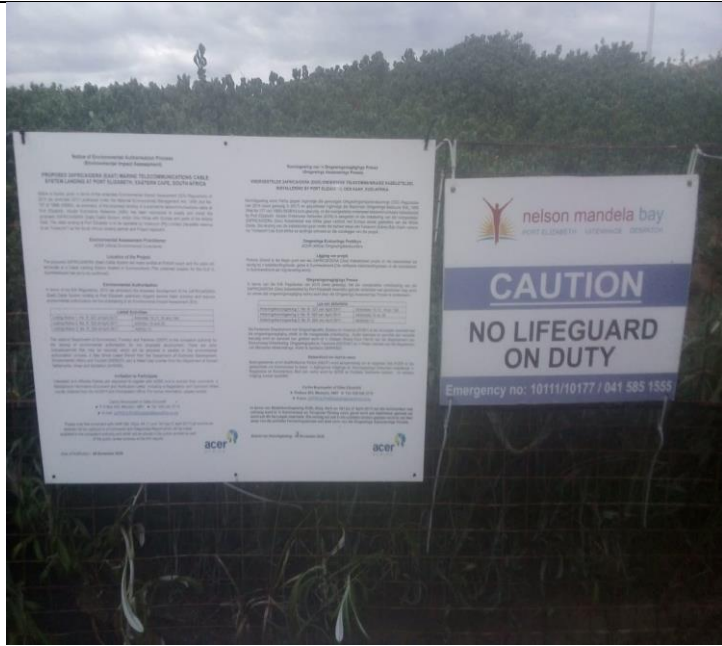

On-Site Notice - Pollok Beach (05 November 2020)
(Public Viewing Deck)