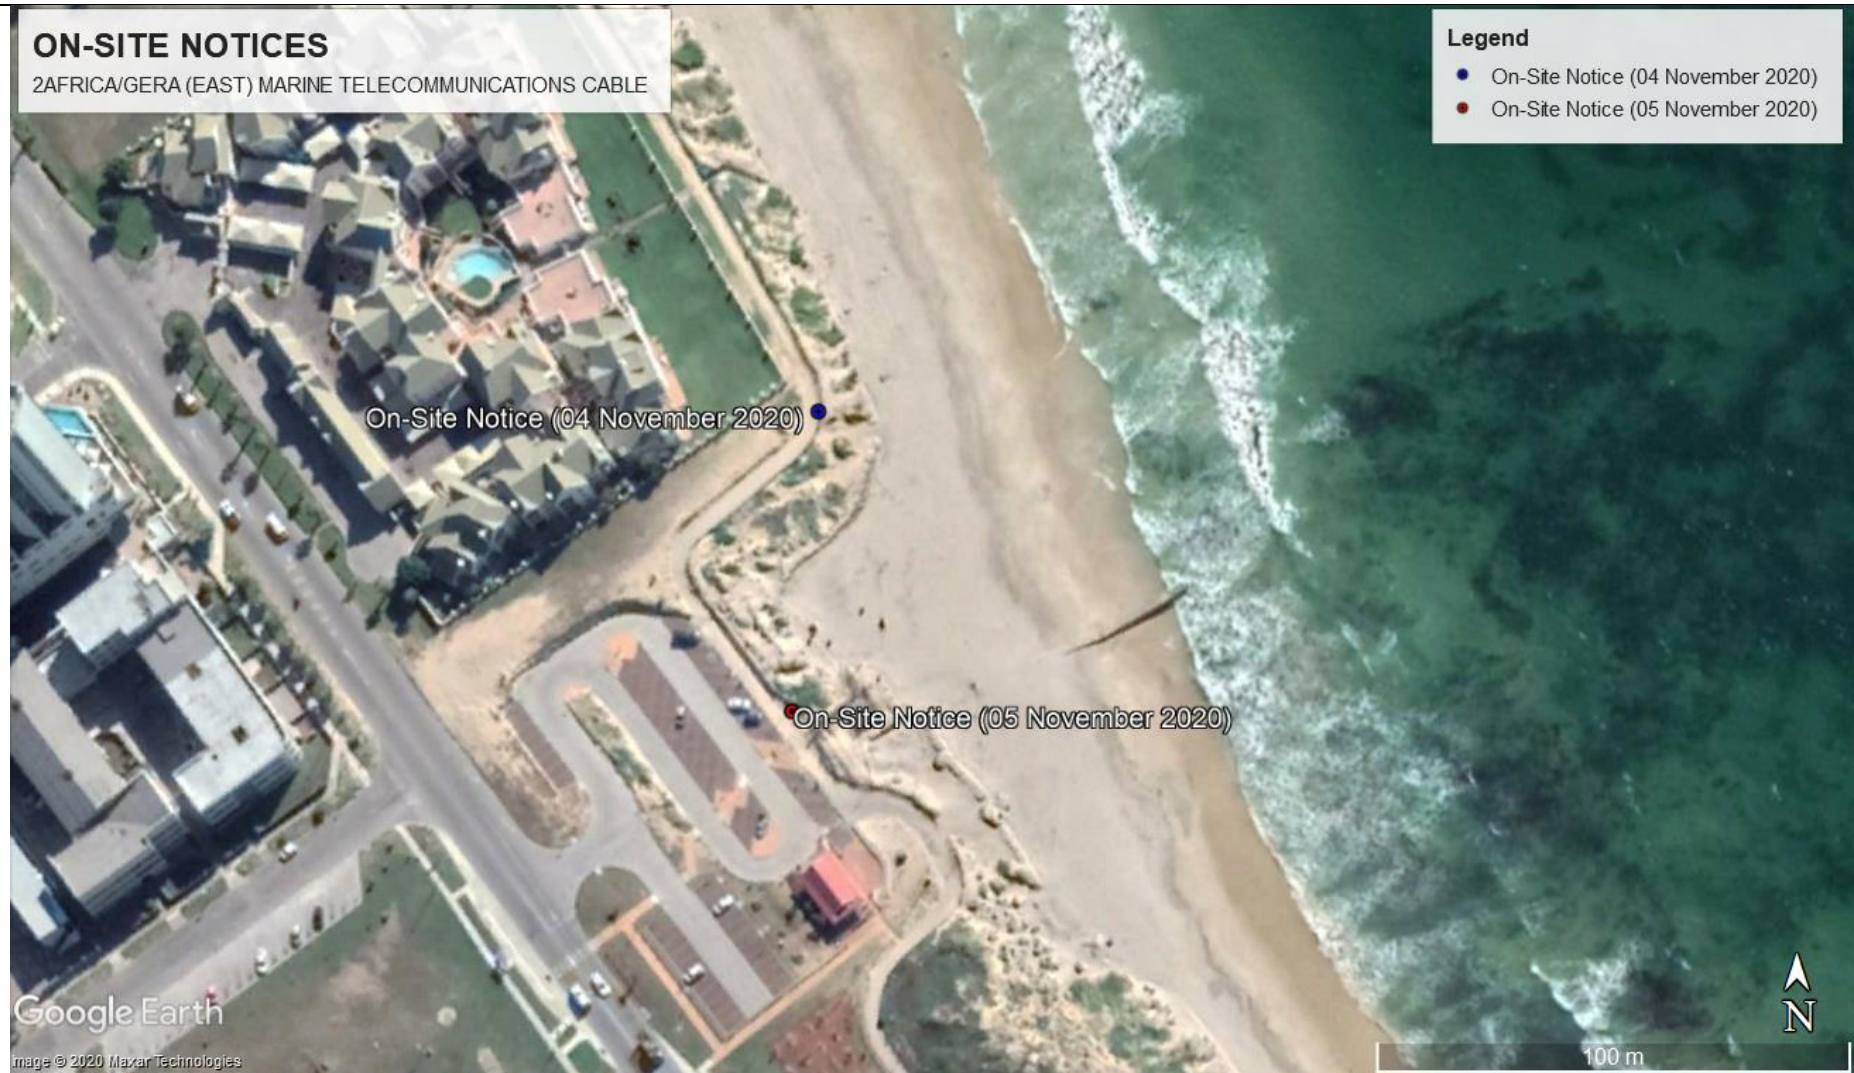

On-Site Notice - Pollok Beach (05 November 2020)
(Public Viewing Deck)

On-Site Notice - Pollok Beach (05 November 2020)
(Public Viewing Deck)

ON-SITE NOTICES

2AFRICA/GERA (EAST) MARINE TELECOMMUNICATIONS CABLE

Legend

- On-Site Notice (04 November 2020)
- On-Site Notice (05 November 2020)

On-Site Notice - Pollok Beach (04 November 2020)

Latitude: 33°59'14.07"S

Longitude: 25°40'22.07"E

(Cable Termination Point)

On-Site Notice - Pollok Beach (05 November 2020)

Latitude: 33°59'15.96"S

Longitude: 25°40'21.92"E

(Cable Termination Point)