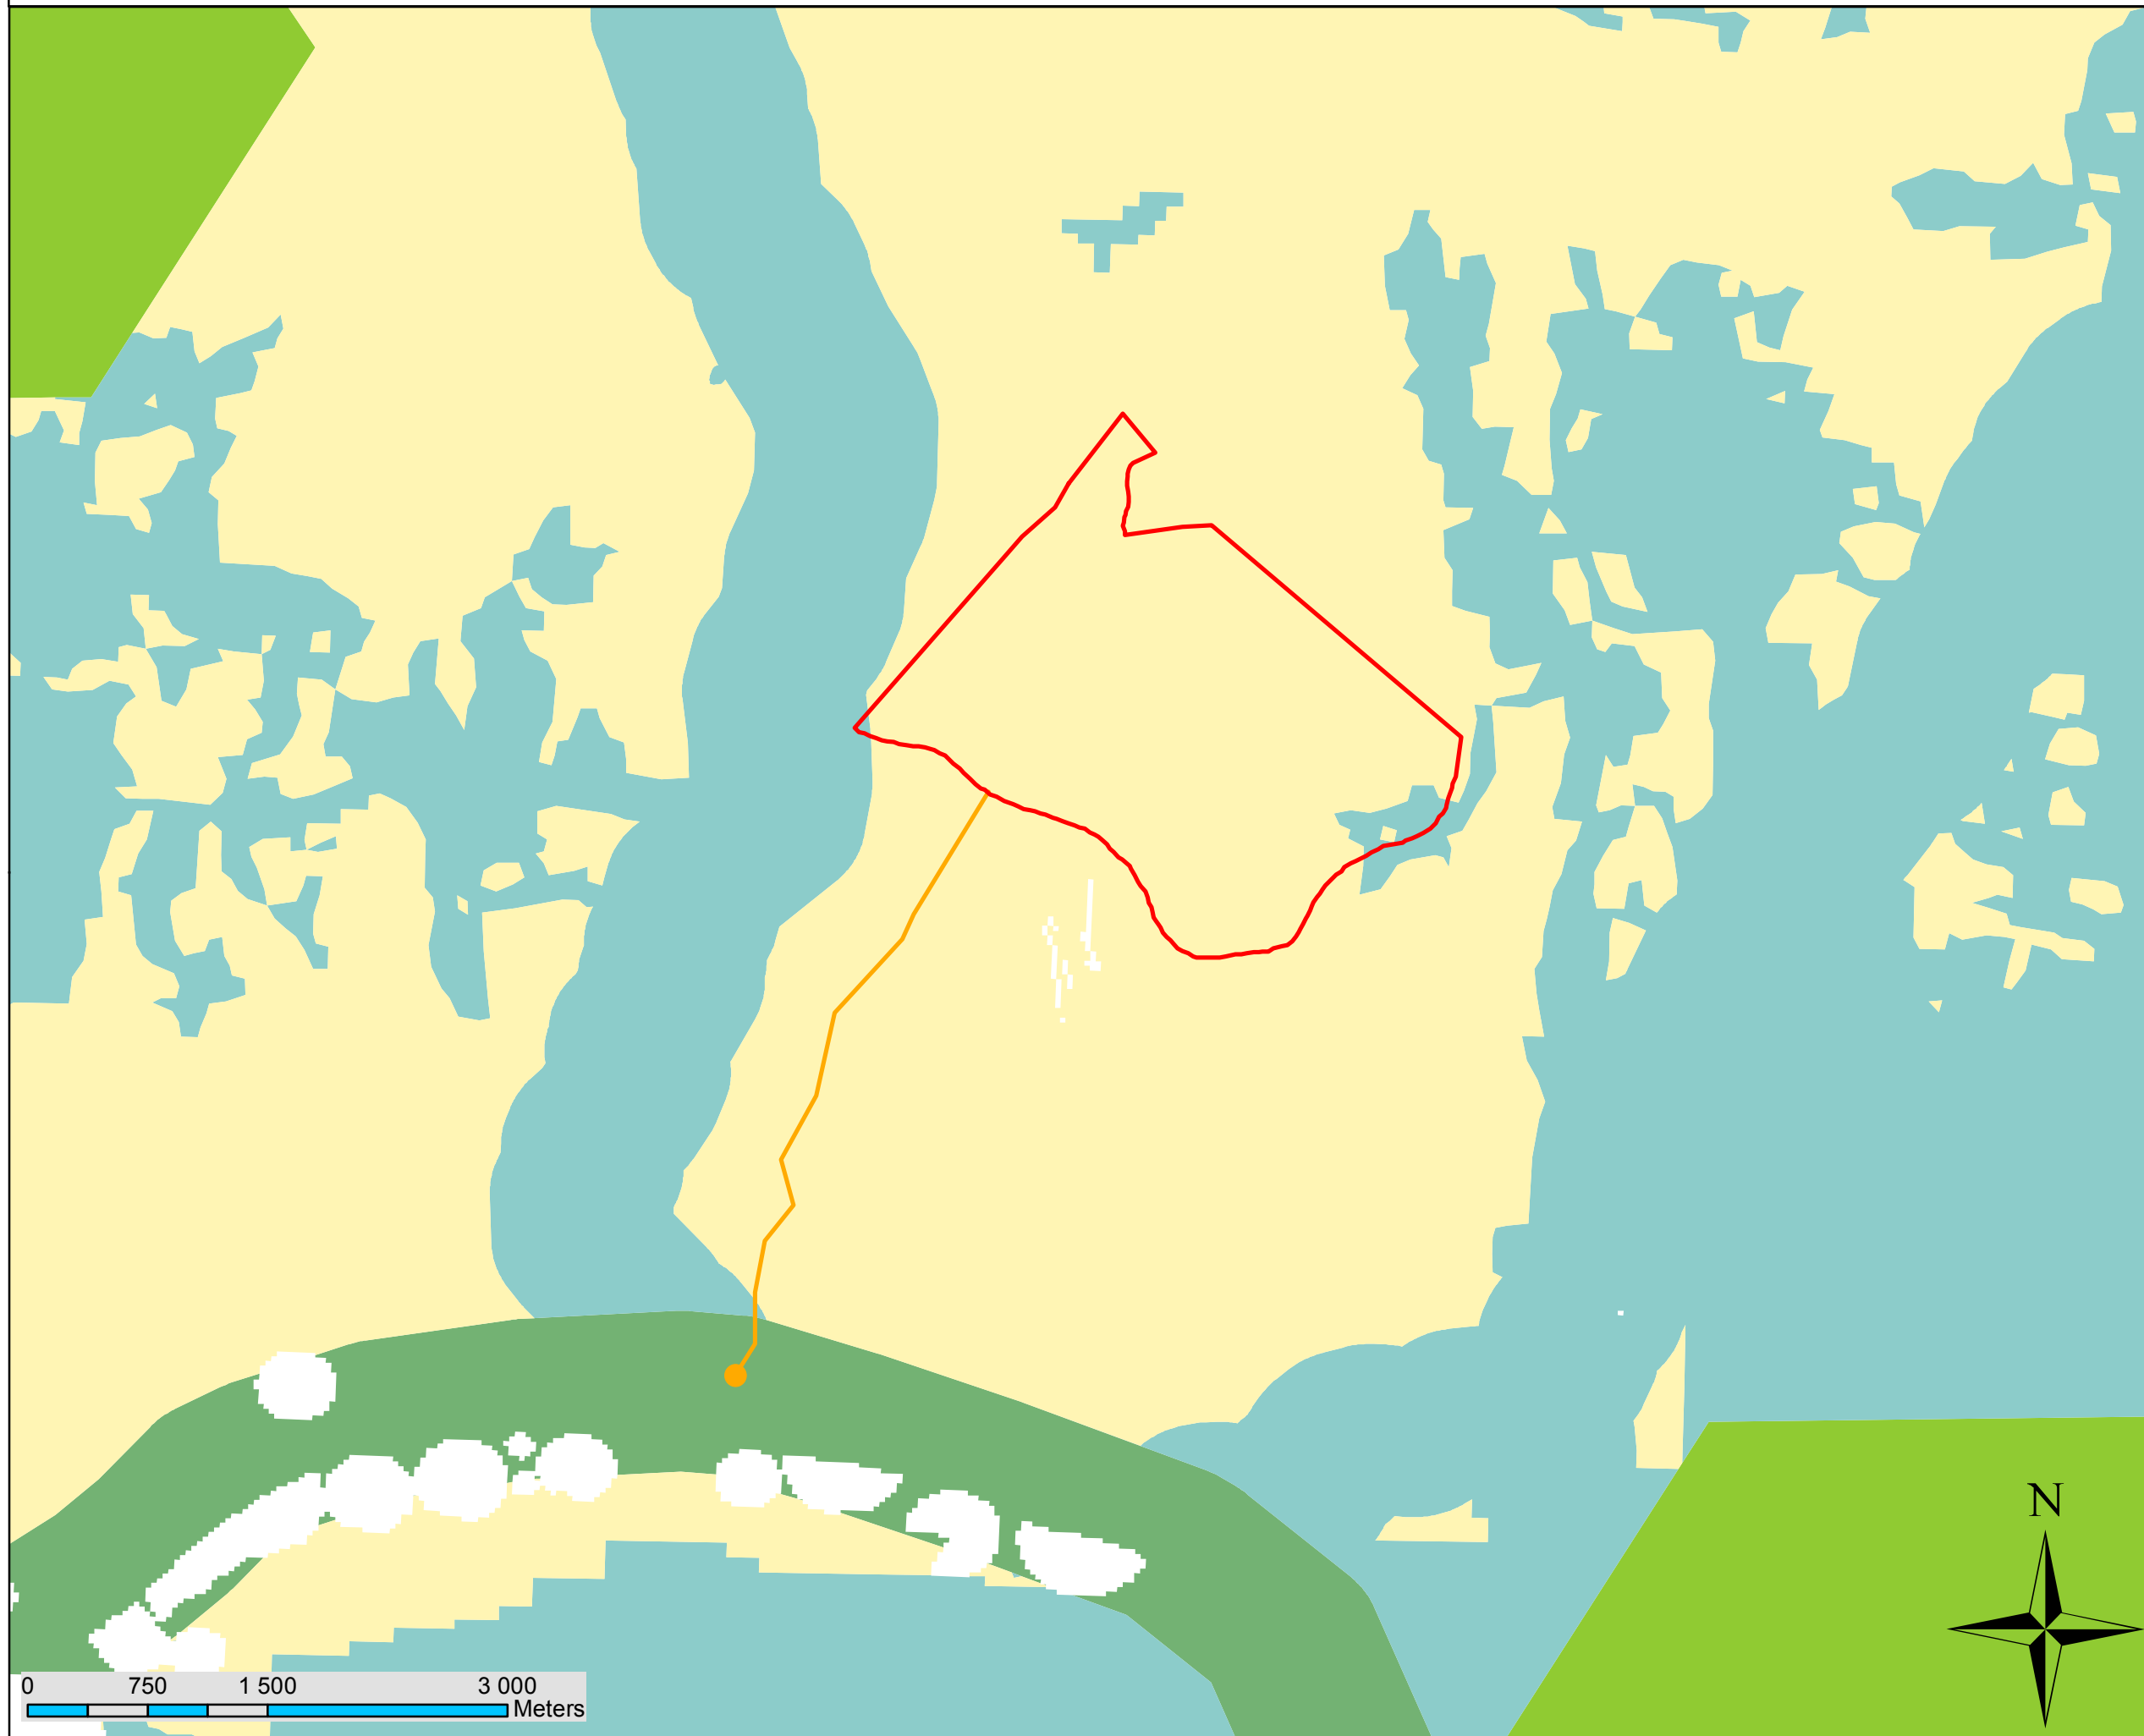

Farms Bultfontein & Volmink - Agricultural Development, Prieska, Northern Cape Province

Sensitivity Map: Agricultural Development

Legend

- Assessment area
- Pipeline route
- Pump station

Conservation Categories

- CBA 1
- CBA 2
- ESA
- Other Natural Areas

DATUM: WGS 84
PROJECTION: GEOGRAPHIC
DATE: APRIL 2019
SCALE: 1: 60 000

Prepared by: **EcoFocus**
Ecological Specialist Services
Leave a future behind

Prepared for: **ECO-CON**
ENVIRONMENTAL
BECAUSE A GOOD PLANET IS HARD TO FIND