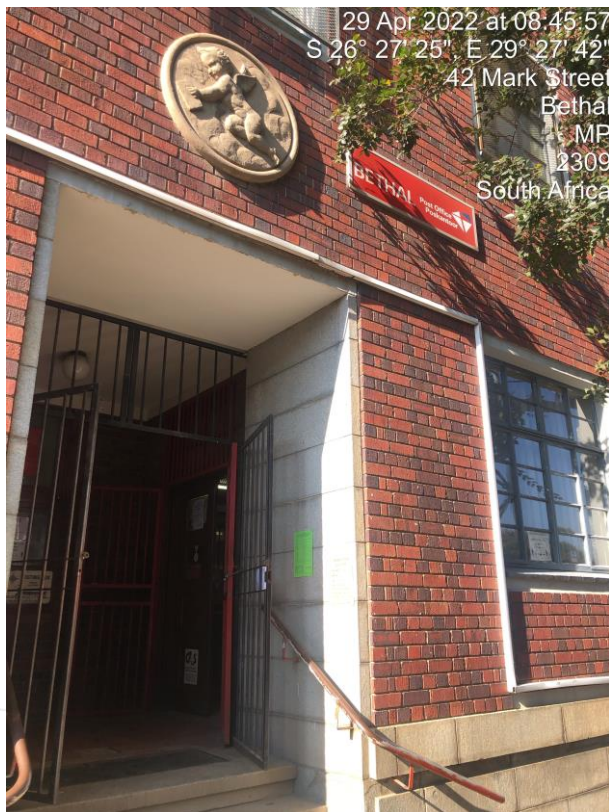

Process Notice 3: Bethal Post Office 26°27'25"S 29°27'42"E