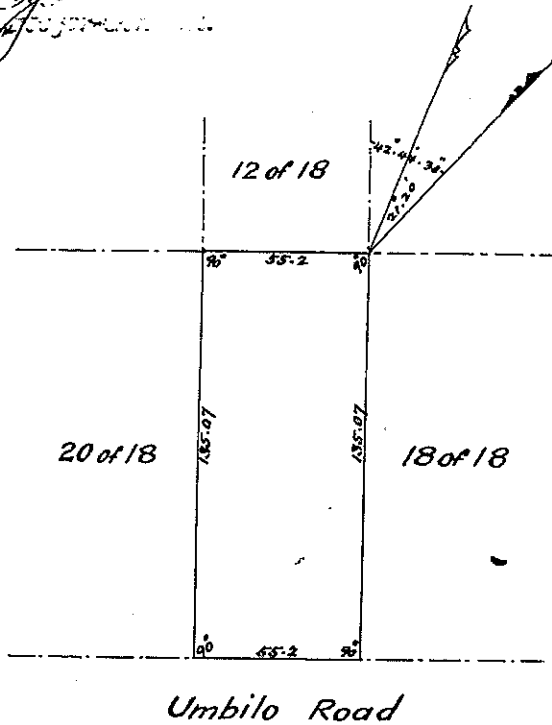

11/15 J.H. S.S.
11/15/11

Original...
74.22

Now LOT... 7292... DURBAN

Now known as:-

Lot 19 of 18 Block C of the Town Lands of Durban No 1737

The above diagram represents the figure and extent of ^{1/4} Acre
Acres Roads 27.386 Perches of land being ²¹⁻¹⁻¹⁶

Lot 19 of 18 Block C

Town Lands of the Borough of Durban, ^{Province} ~~County~~ of Natal

Bounded:- NE by Lot 18 of 18
SE by Umbilo Road
SW by Lot 20 of 18
NW by Lot 12 of 18

Reg. Div.
FU

Surveyed by me.

Chas. Jenkins
Government Surveyor.