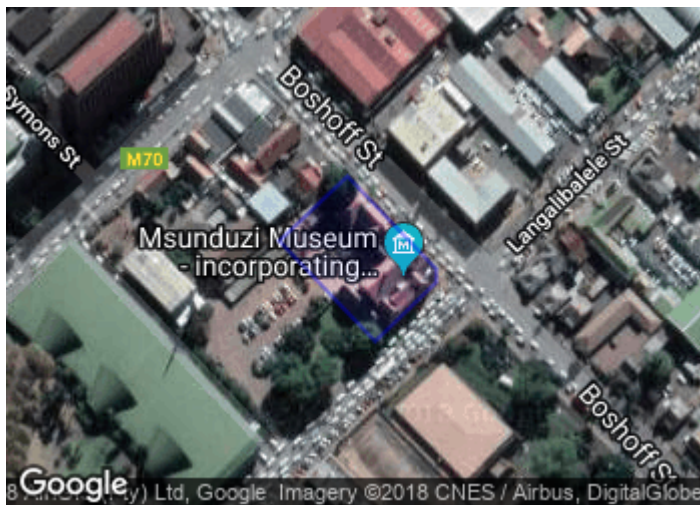

WinDeed Property Report

Township **PIETERMARITZBURG**, Erf 2535/0

REGISTERED PROPERTY DETAILS

Property Type	ERF	Diagram Deed	T251/846
Erf Number	2535	Registered Size	105.0000SQM
Portion Number	0	Municipality	MSUNDUZI
Township	PIETERMARITZBURG	Province	KWAZULU NATAL
Registration Division	FT	Coordinates (Lat/Long)	-29.599366 / 30.383417
Deeds Office	PIETERMARITZBURG		

OWNER DETAILS

Owner 1 of 1

Person Type	COMPANY	Title Deed	T426/1874
Name	R S A	Purchase Date	-
Registration Number	-	Purchase Price (R)	-
Share (%)	-	Registration Date	-

MAPS

PROPERTY INFORMATION

Address	150 BOSHOFF STREET, PIETERMARITZBURG, PIETERMARITZBURG
Primary Use	-
Estate	-