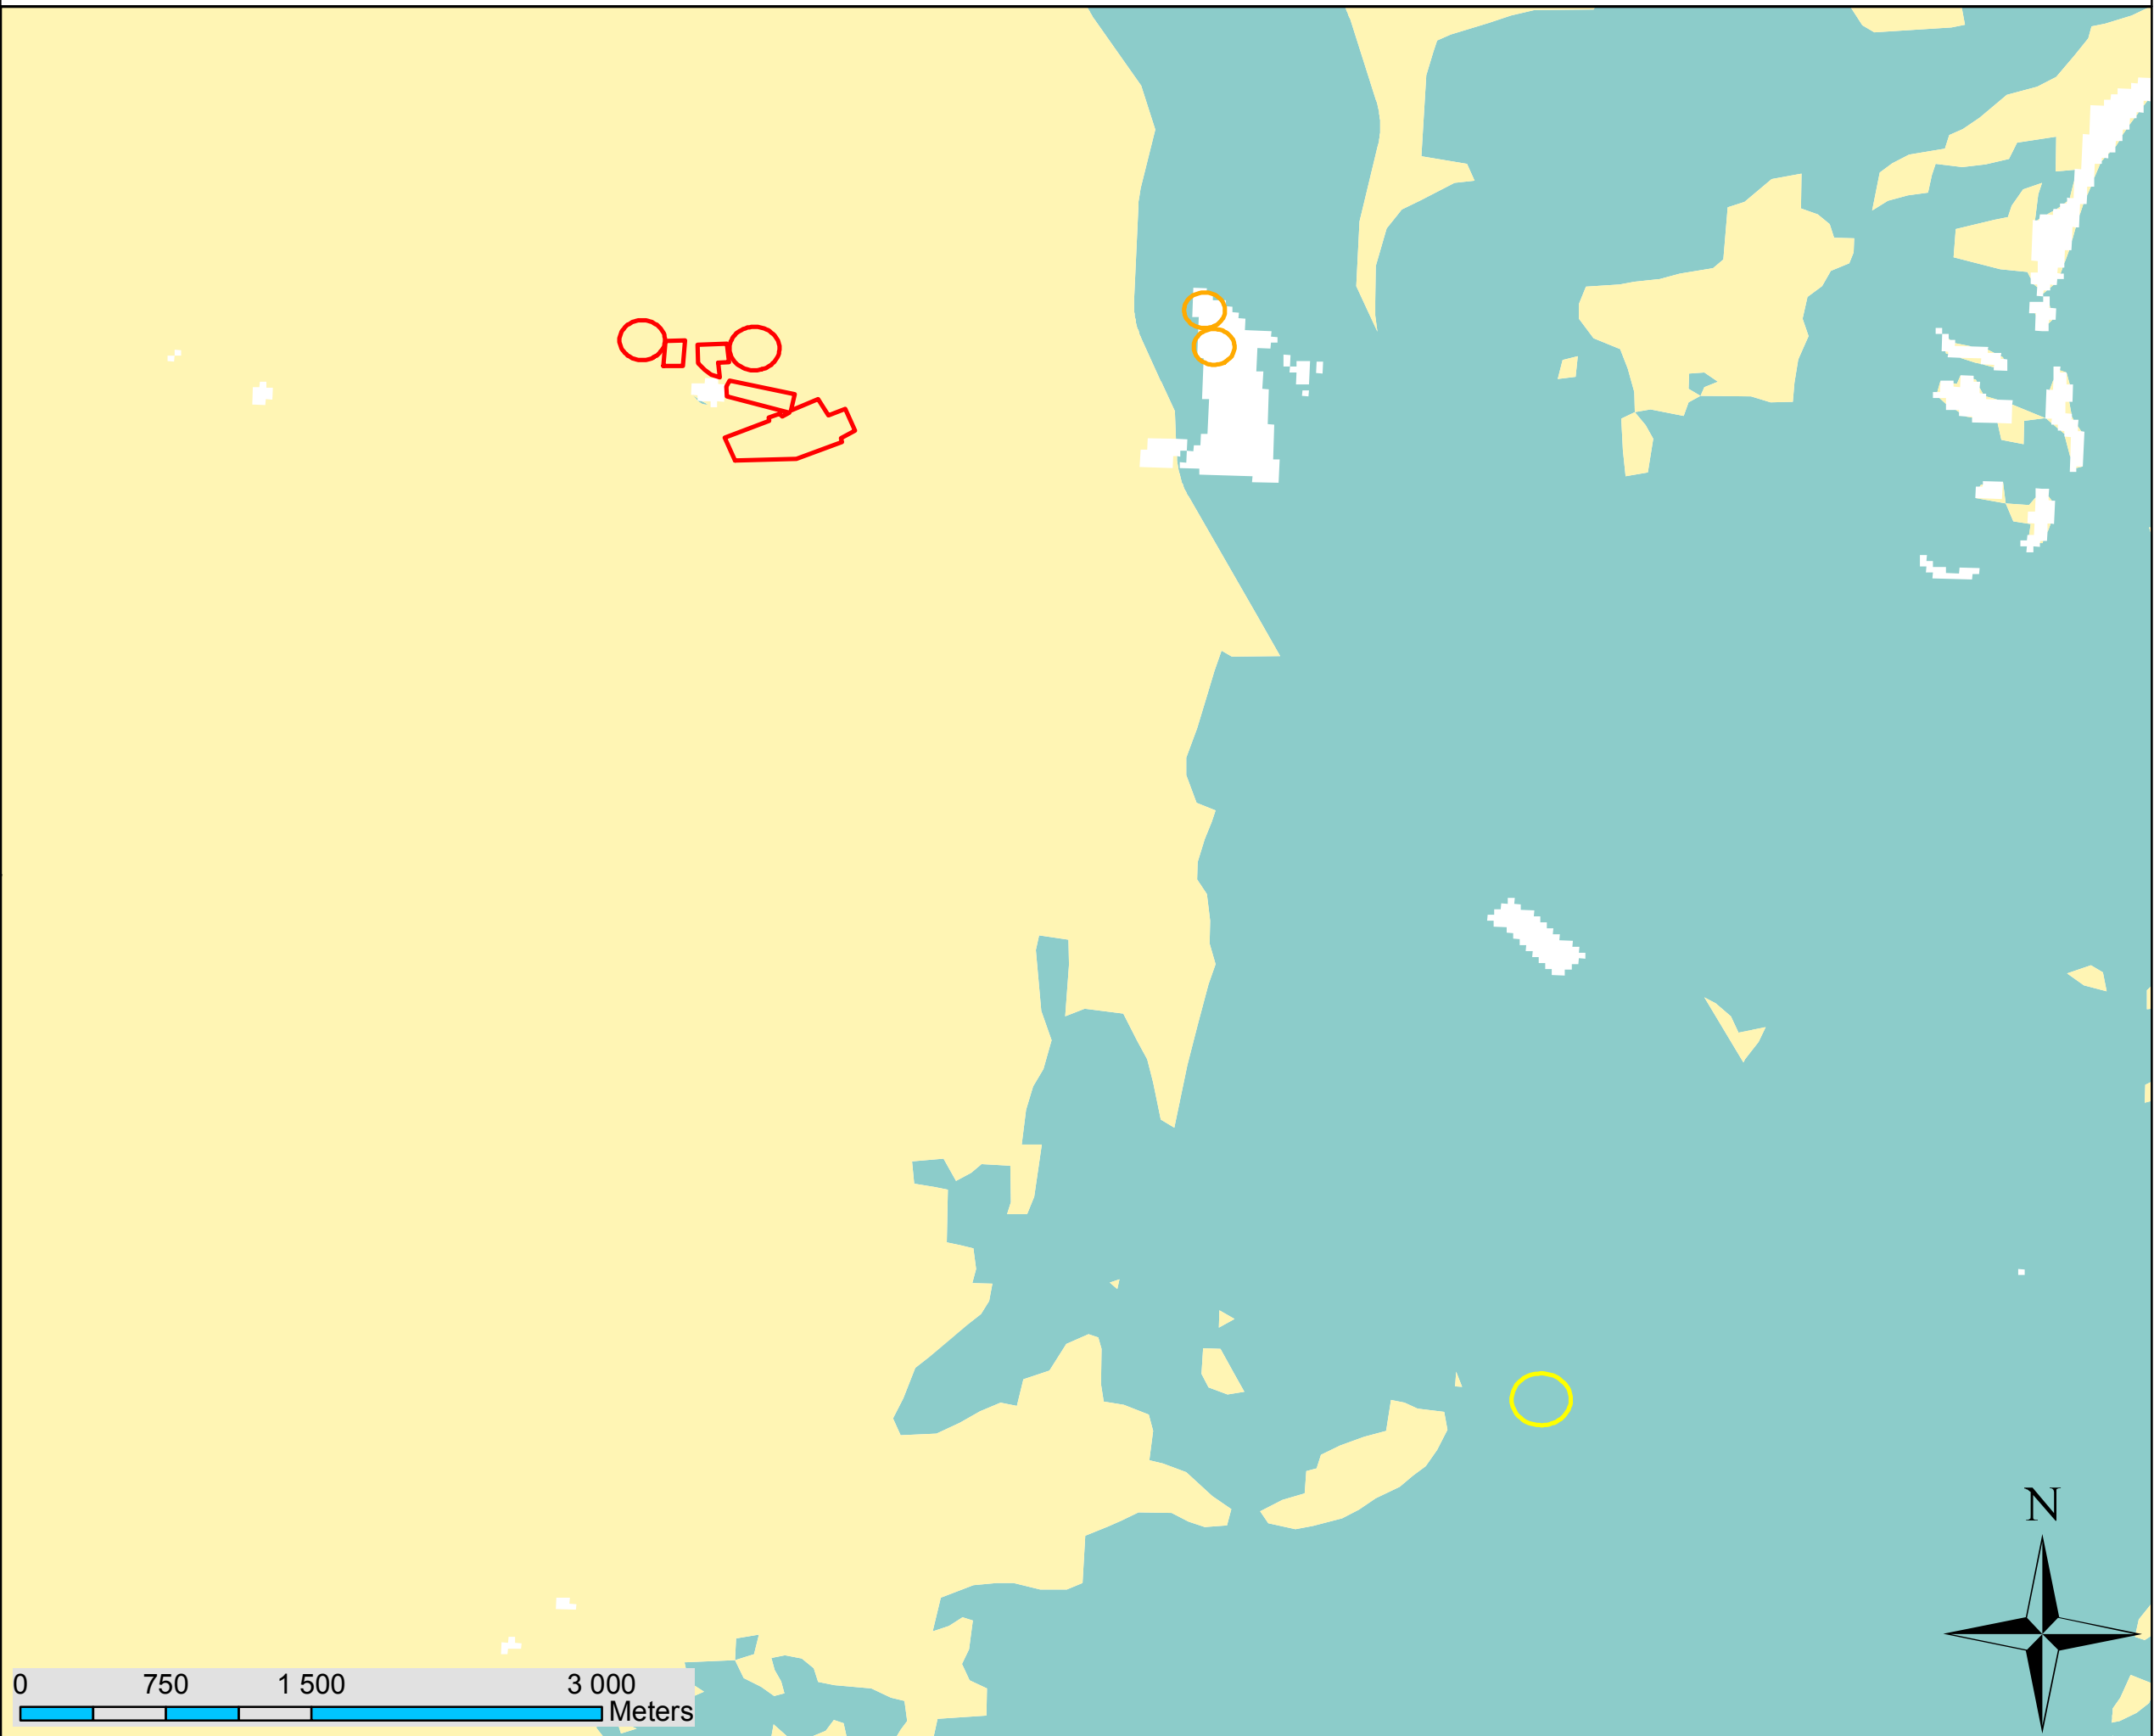

Gladium Boerdery Familietrust - NEMA Section 24G Agricultural Development, Niekerkshoop, Northern Cape Province

Conservation Status Map

Legend

- Assessment area 1
- Assessment area 2
- Assessment area 3

Conservation Categories

- ESA
- Other Natural Areas

DATUM: WGS 84
PROJECTION: GEOGRAPHIC
DATE: AUGUST 2019
SCALE: 1: 50 000

Prepared by: **EcoFocus**
Ecological Specialist Services
Leave a future behind

Prepared for: **ECO-CON**
ENVIRONMENTAL
BECAUSE A GOOD PLANET IS HARD TO FIND