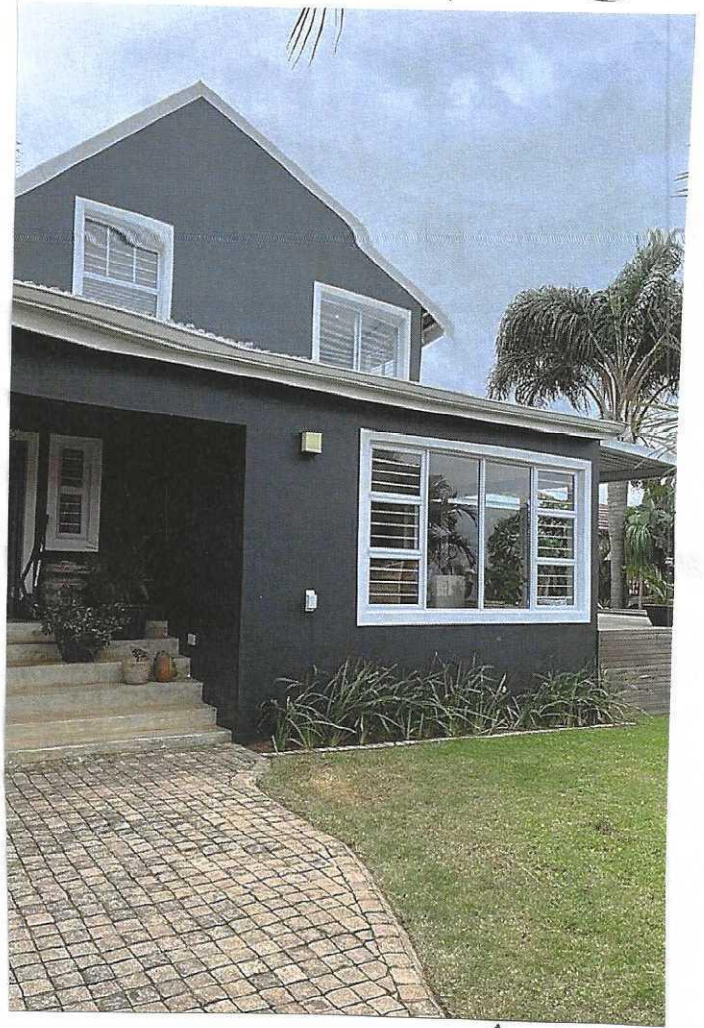

48 Kelvin Place ①

↑ SOUTH ELEVATION - Main dwelling ↓

PART EAST ELEVATION

Interior - Main hallway

48 Kelvin (2)

EAST ELEVATION - Math dwelling & new awning

SOUTH ELEVATION - New awning

EAST ELEVATION

EAST ELEVATION

WEST ELEVATION - OUTBUILDING (ANCILLARY UNIT)

PART WEST ELEVATION
- outbuilding

Part EAST ELEVATION

REAR OF EXISTING GARAGE
- North Elevation

- Interior views-
outbuilding / ancillary
unit / gym (private)