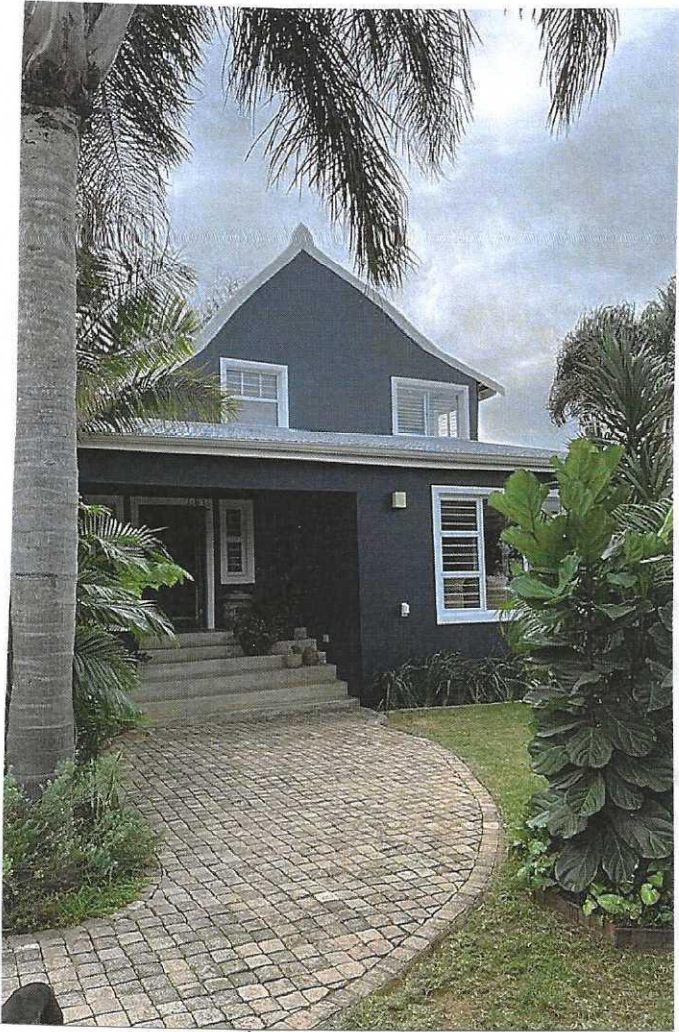

48 Kelvin Place ①

↑ SOUTH ELEVATION - Main dwelling ↓

PART EAST ELEVATION

Interior - Main hallway

48 Kelvin (2)

EAST ELEVATION - Math dwelling & new awning

SOUTH ELEVATION - New awning

EAST ELEVATION

EAST ELEVATION

WEST ELEVATION - OUTBUILDING (ANCILLARY UNIT)

PART WEST ELEVATION
- outbuilding

Part EAST ELEVATION

REAR OF EXISTING GARAGE
- North Elevation

- Interior views-
outbuilding / ancillary
unit / gym (private)