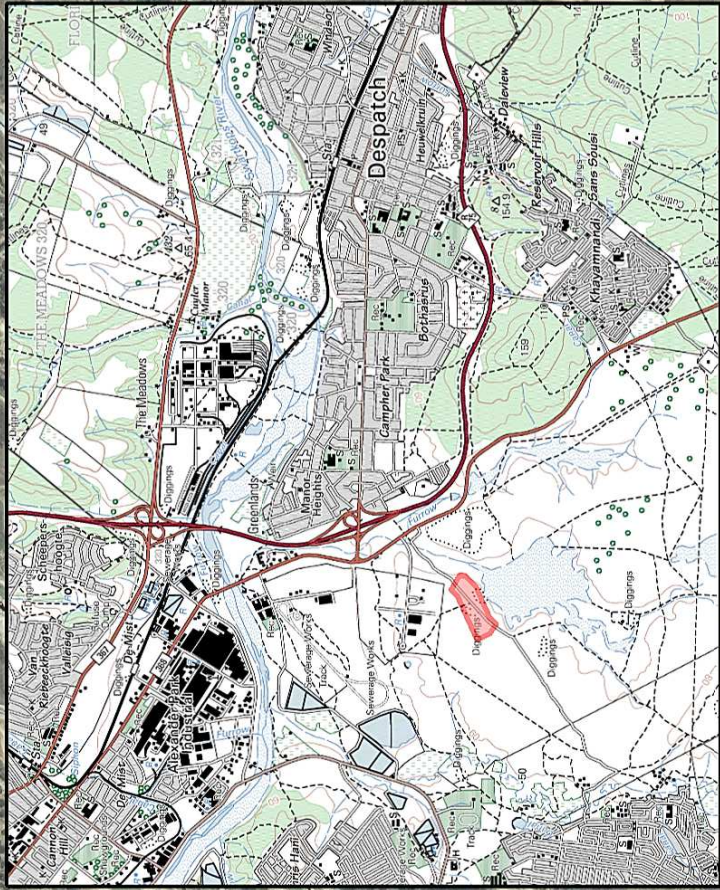

**Legend**

-  Regional Roads
-  Metropolitan Roads
-  Site Boundary

**Nelson Mandela Bay  
Logistics Park Precinct A**

Scale: 1:15 000 A4

Projection: TM Datum: HH94

Central Meridian/Zone: Lo25

Date: 13/07/2016 Compiled by: VERJ

Project No. 501841 Fig No. 001

**Erf 4603 Despatch, Rezoning  
Locality**