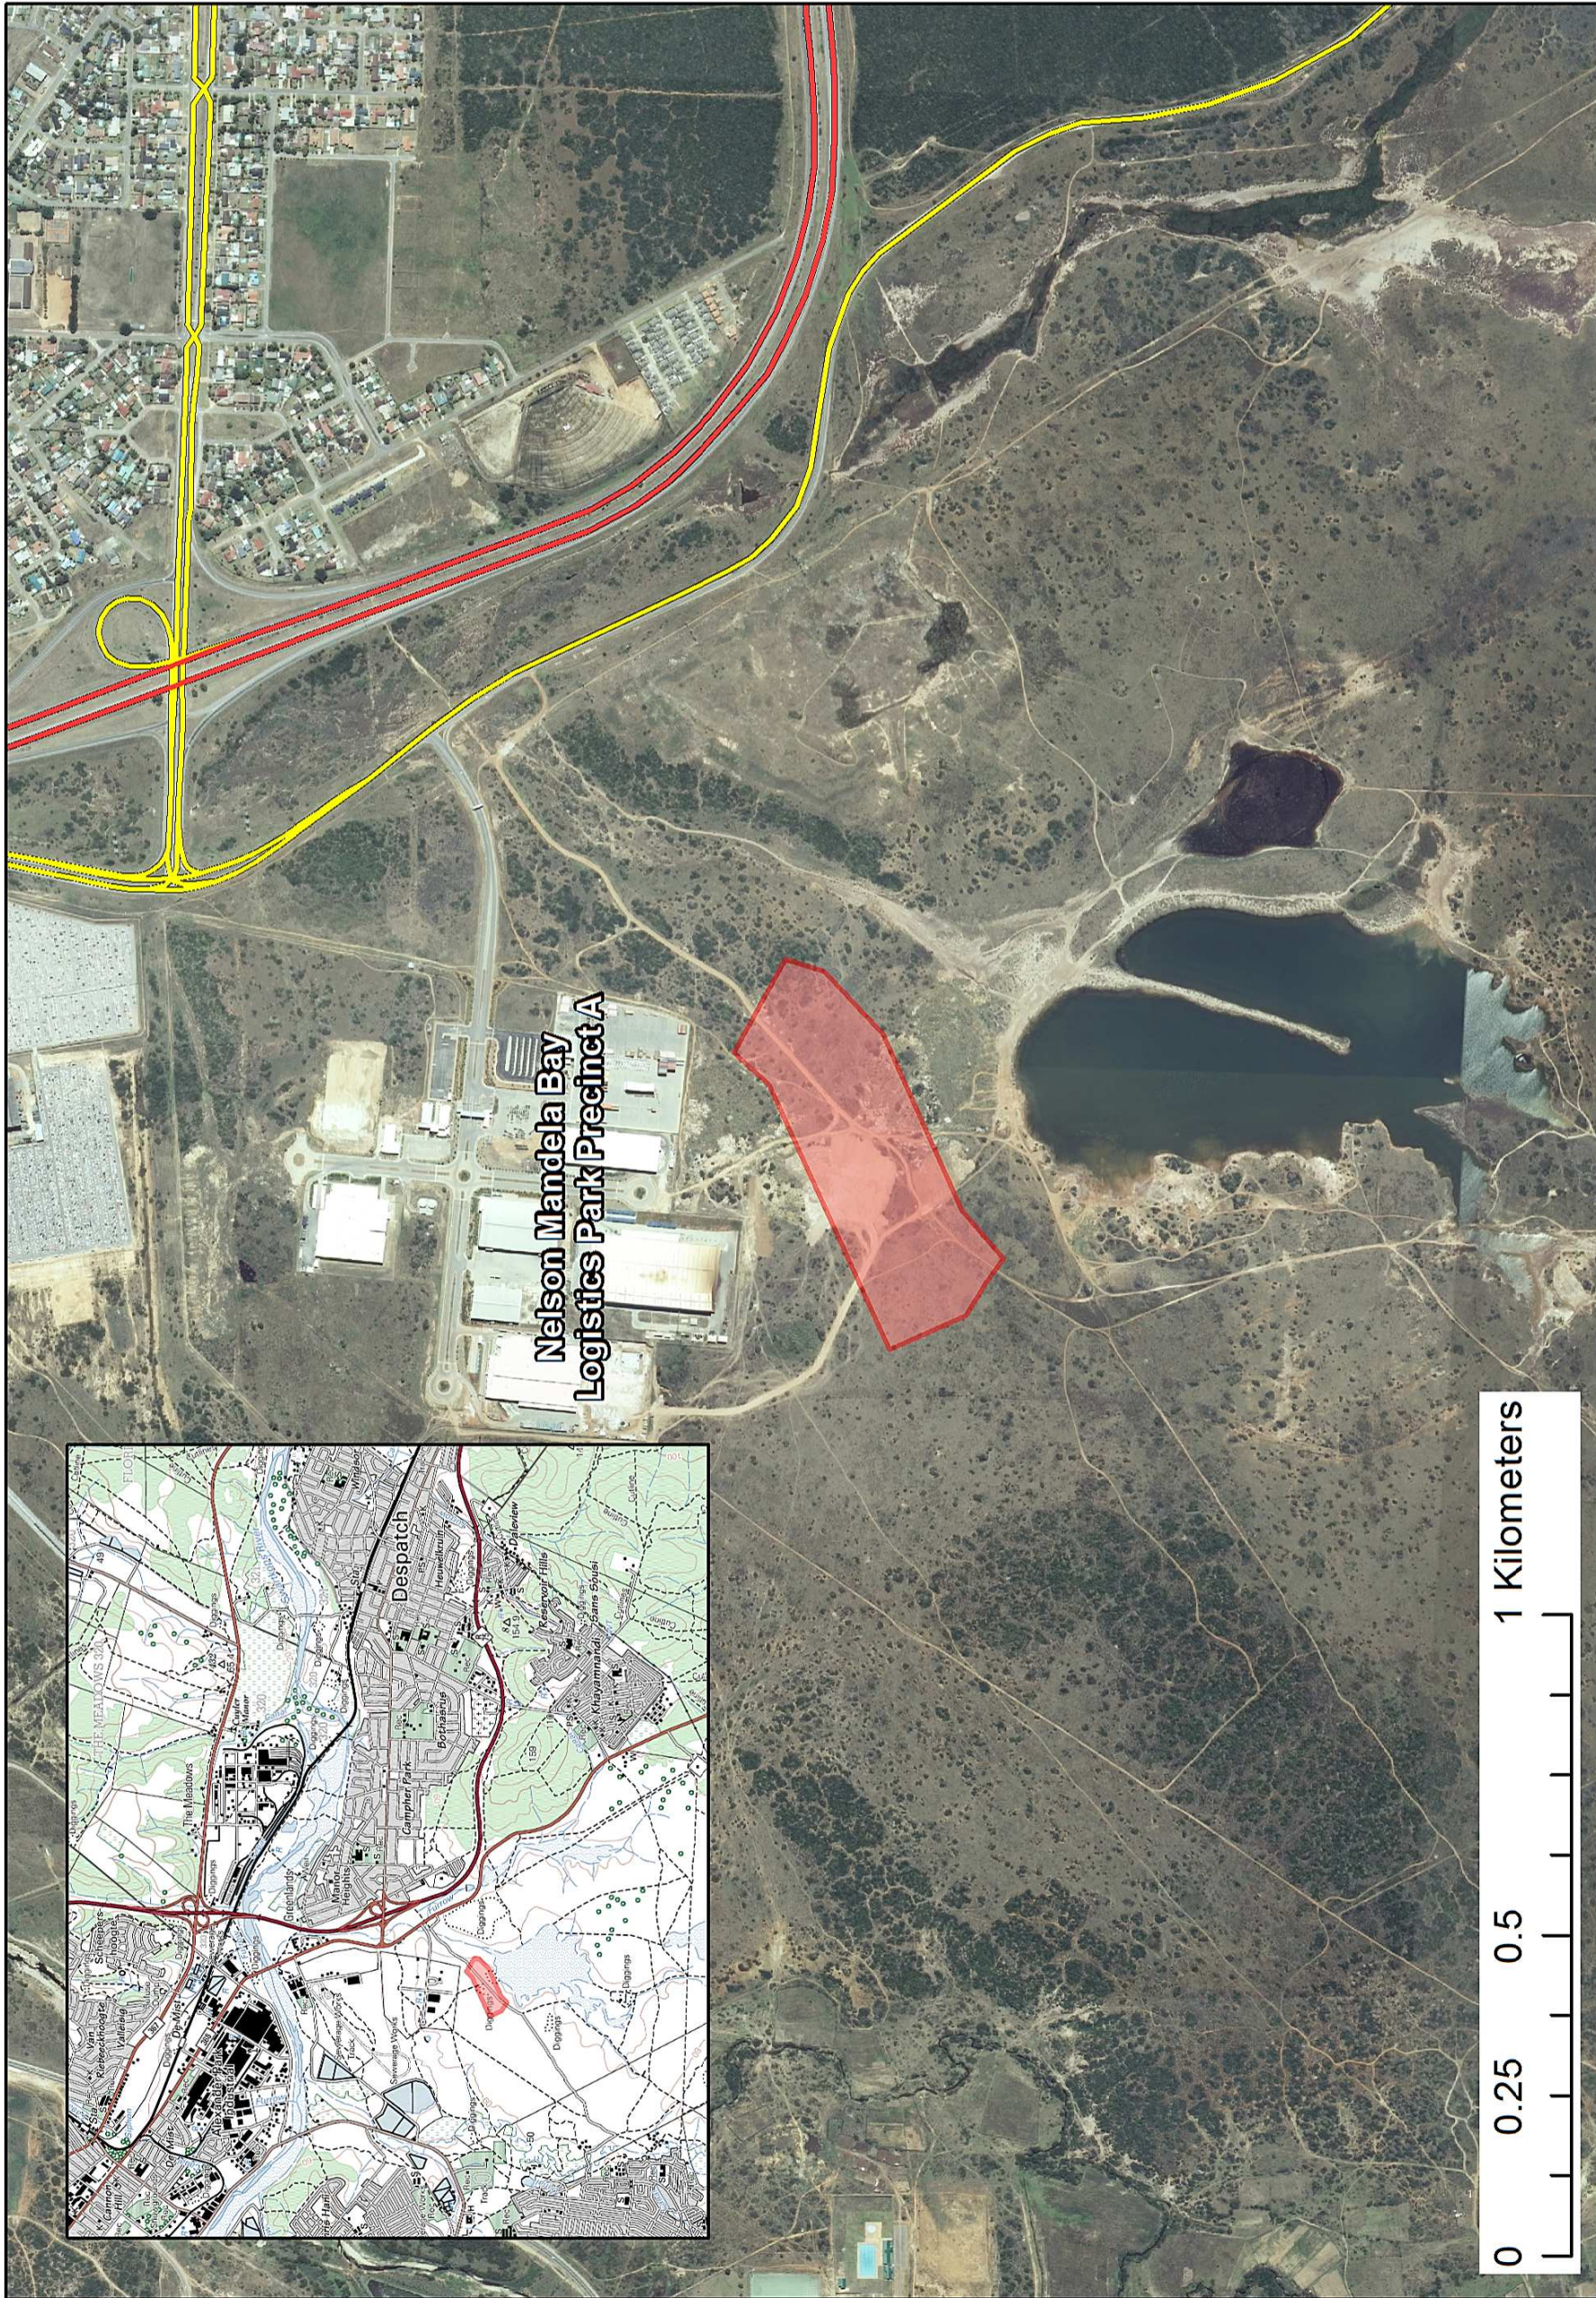

**Legend**

-  Regional Roads
-  Metropolitan Roads
-  Site Boundary

**Nelson Mandela Bay  
Logistics Park Precinct A**

Scale: 1:15 000 A4

Projection: TM Datum: HH94

Central Meridian/Zone: Lo25

Date: 13/07/2016 Compiled by: VERJ

Project No. 501841 Fig No. 001

**Erf 4603 Despatch, Rezoning  
Locality**