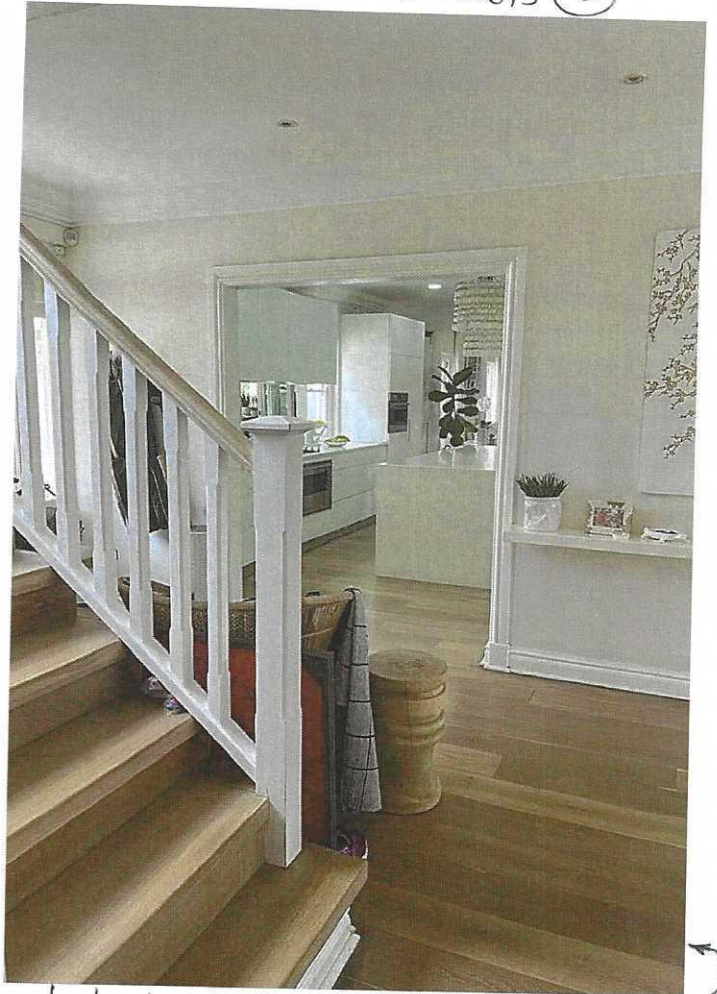

New en-suite bathroom

View of patio area

N.E. Elevation - showing new built in brick chimney

Closer view of N.E. Elevation

N. E. ELEVATION

N. E. ELEVATION

7 Kent Gardens ④

N.E. ELEVATION

Patjo area with new built in braai

N.W. Elevation - difficult to photograph.

Entrance to guest room - ground storey.

7 Kent Gardens (5)

Guest WC reconfigured- Ground floor

Interior view of staircase & entrance