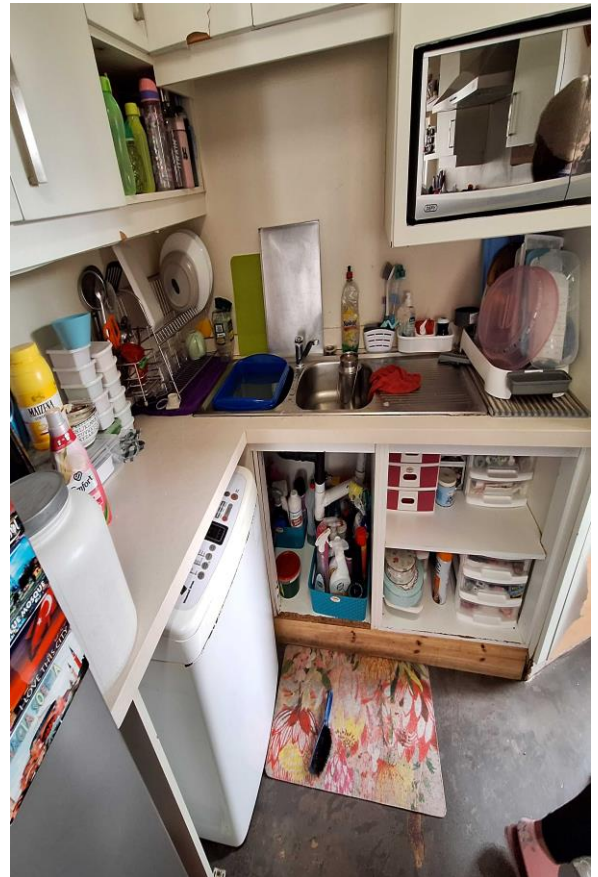

702 STEPHEN DLAMINI INTERNAL PHOTOS

DOWNSTAIRS

LOUNGE/ STUDY AREA EAST FACING

DINING ROOM FIRE PLACE

LOUNGE/ STUDY AREA NW FACING

DINING ROOM

LOUNGE FACING NORTH FROM KITCHEN

STAIRS LOOKING UP

KITCHEN SOUTH FACING BACK DOOR

KITCHEN SOUTH EAST WALL

702 STEPHEN DLAMINI INTERNAL PHOTOS

UPSTAIRS

STAIRS LOOKING DOWN

DOORS TO MAIN BEDROOM

MAIN BEDROOM EAST FACING

MAIN BEDROOM BAY WINDOW