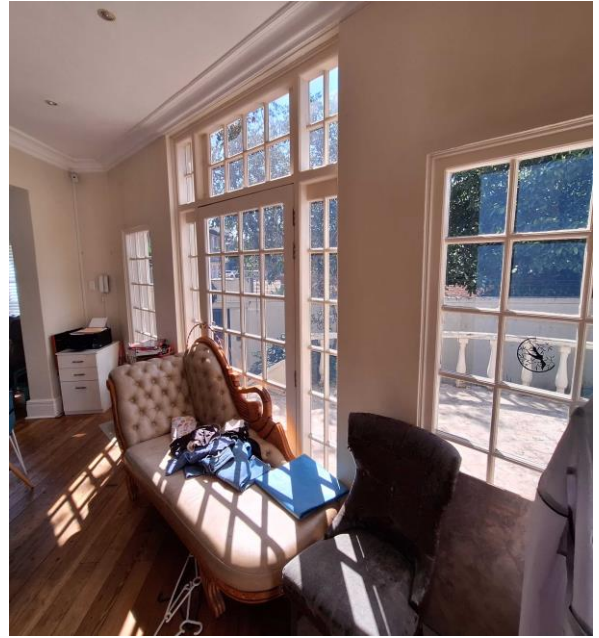

702 STEPHEN DLAMINI INTERNAL PHOTOS

DOWNSTAIRS

LOUNGE/ STUDY AREA EAST FACING

DINING ROOM FIRE PLACE

LOUNGE/ STUDY AREA NW FACING

DINING ROOM

LOUNGE FACING NORTH FROM KITCHEN

STAIRS LOOKING UP

KITCHEN SOUTH FACING BACK DOOR

KITCHEN SOUTH EAST WALL

702 STEPHEN DLAMINI INTERNAL PHOTOS

UPSTAIRS

STAIRS LOOKING DOWN

DOORS TO MAIN BEDROOM

MAIN BEDROOM EAST FACING

MAIN BEDROOM BAY WINDOW