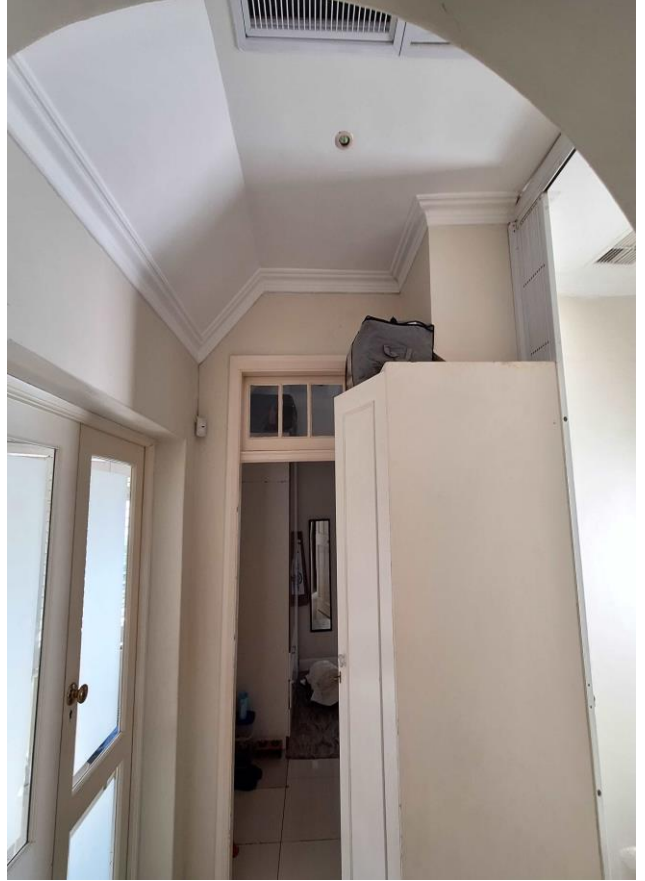

702 STEPHEN DLAMINI INTERNAL PHOTOS

DOWNSTAIRS

LOUNGE/ STUDY AREA EAST FACING

DINING ROOM FIRE PLACE

LOUNGE/ STUDY AREA NW FACING

DINING ROOM

LOUNGE FACING NORTH FROM KITCHEN

STAIRS LOOKING UP

KITCHEN SOUTH FACING BACK DOOR

KITCHEN SOUTH EAST WALL

702 STEPHEN DLAMINI INTERNAL PHOTOS

UPSTAIRS

STAIRS LOOKING DOWN

DOORS TO MAIN BEDROOM

MAIN BEDROOM EAST FACING

MAIN BEDROOM BAY WINDOW

UPSTAIRS PASSAGE LOOKING WEST

PASSAGE LOOKING EAST

EAST FACING SMALL ROOM

WEST FACING SMALL BEDROOM