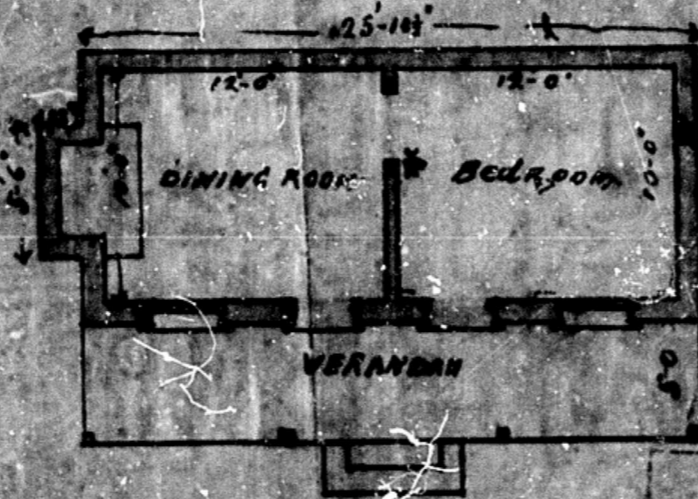

127 South Co.

Field
marked 151

ELEVATION

SECTION

NEW OUTBUILDINGS TO HOUSE
ON TOTAL BLOCK
FOR T. KING.

PLAN

88 MONTPELIER RD

DURBAN CORPORATION
APPROVED