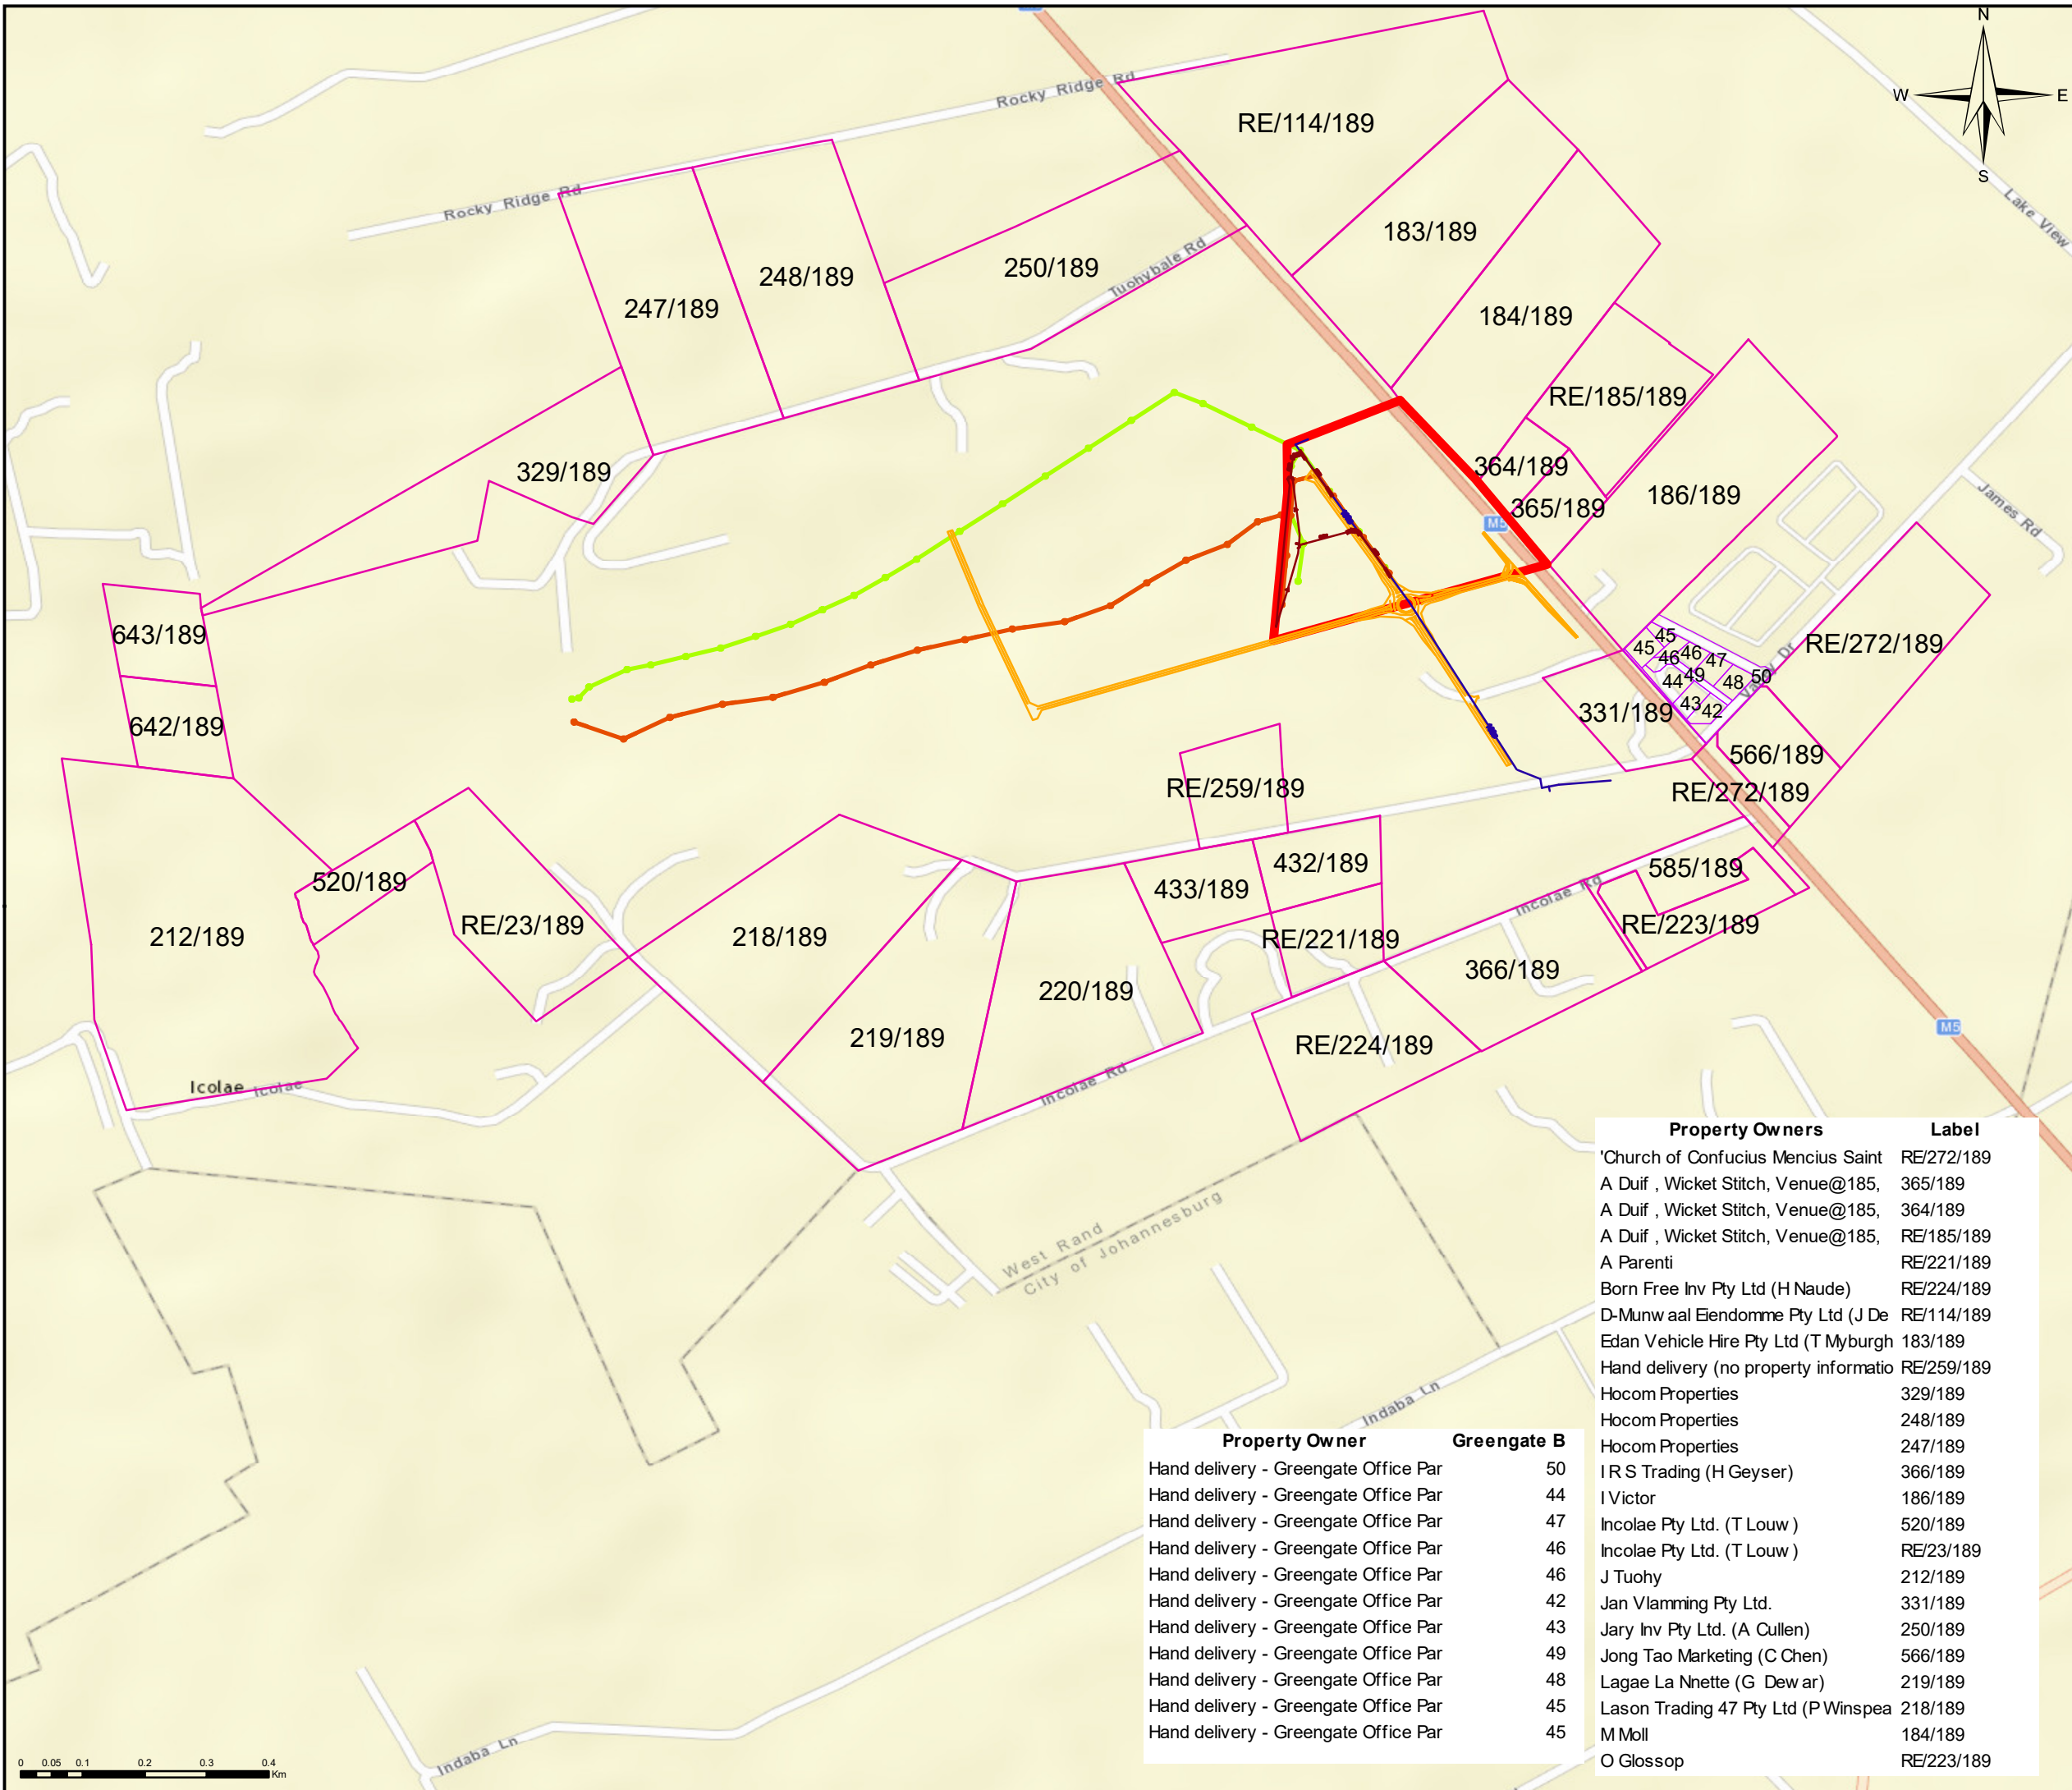

Property Owners	Label
'Church of Confucius Mencius Saint	RE/272/189
A Duif , Wicket Stitch, Venue@185,	365/189
A Duif , Wicket Stitch, Venue@185,	364/189
A Duif , Wicket Stitch, Venue@185,	RE/185/189
A Parenti	RE/221/189
Born Free Inv Pty Ltd (H Naude)	RE/224/189
D-Munw aal Eiendomme Pty Ltd (J De	RE/114/189
Edan Vehicle Hire Pty Ltd (T Myburgh	183/189
Hand delivery (no property informatio	RE/259/189
Hocom Properties	329/189
Hocom Properties	248/189
Hocom Properties	247/189
I R S Trading (H Geysler)	366/189
I Victor	186/189
Incolae Pty Ltd. (T Louw)	520/189
Incolae Pty Ltd. (T Louw)	RE/23/189
J Tuohy	212/189
Jan Vlamming Pty Ltd.	331/189
Jary Inv Pty Ltd. (A Cullen)	250/189
Jong Tao Marketing (C Chen)	566/189
Lagae La Nnette (G Dew ar)	219/189
Lason Trading 47 Pty Ltd (P Winspea	218/189
M Moll	184/189
O Glossop	RE/223/189

Property Owner	Greengate B
Hand delivery - Greengate Office Par	50
Hand delivery - Greengate Office Par	44
Hand delivery - Greengate Office Par	47
Hand delivery - Greengate Office Par	46
Hand delivery - Greengate Office Par	46
Hand delivery - Greengate Office Par	42
Hand delivery - Greengate Office Par	43
Hand delivery - Greengate Office Par	49
Hand delivery - Greengate Office Par	48
Hand delivery - Greengate Office Par	45
Hand delivery - Greengate Office Par	45