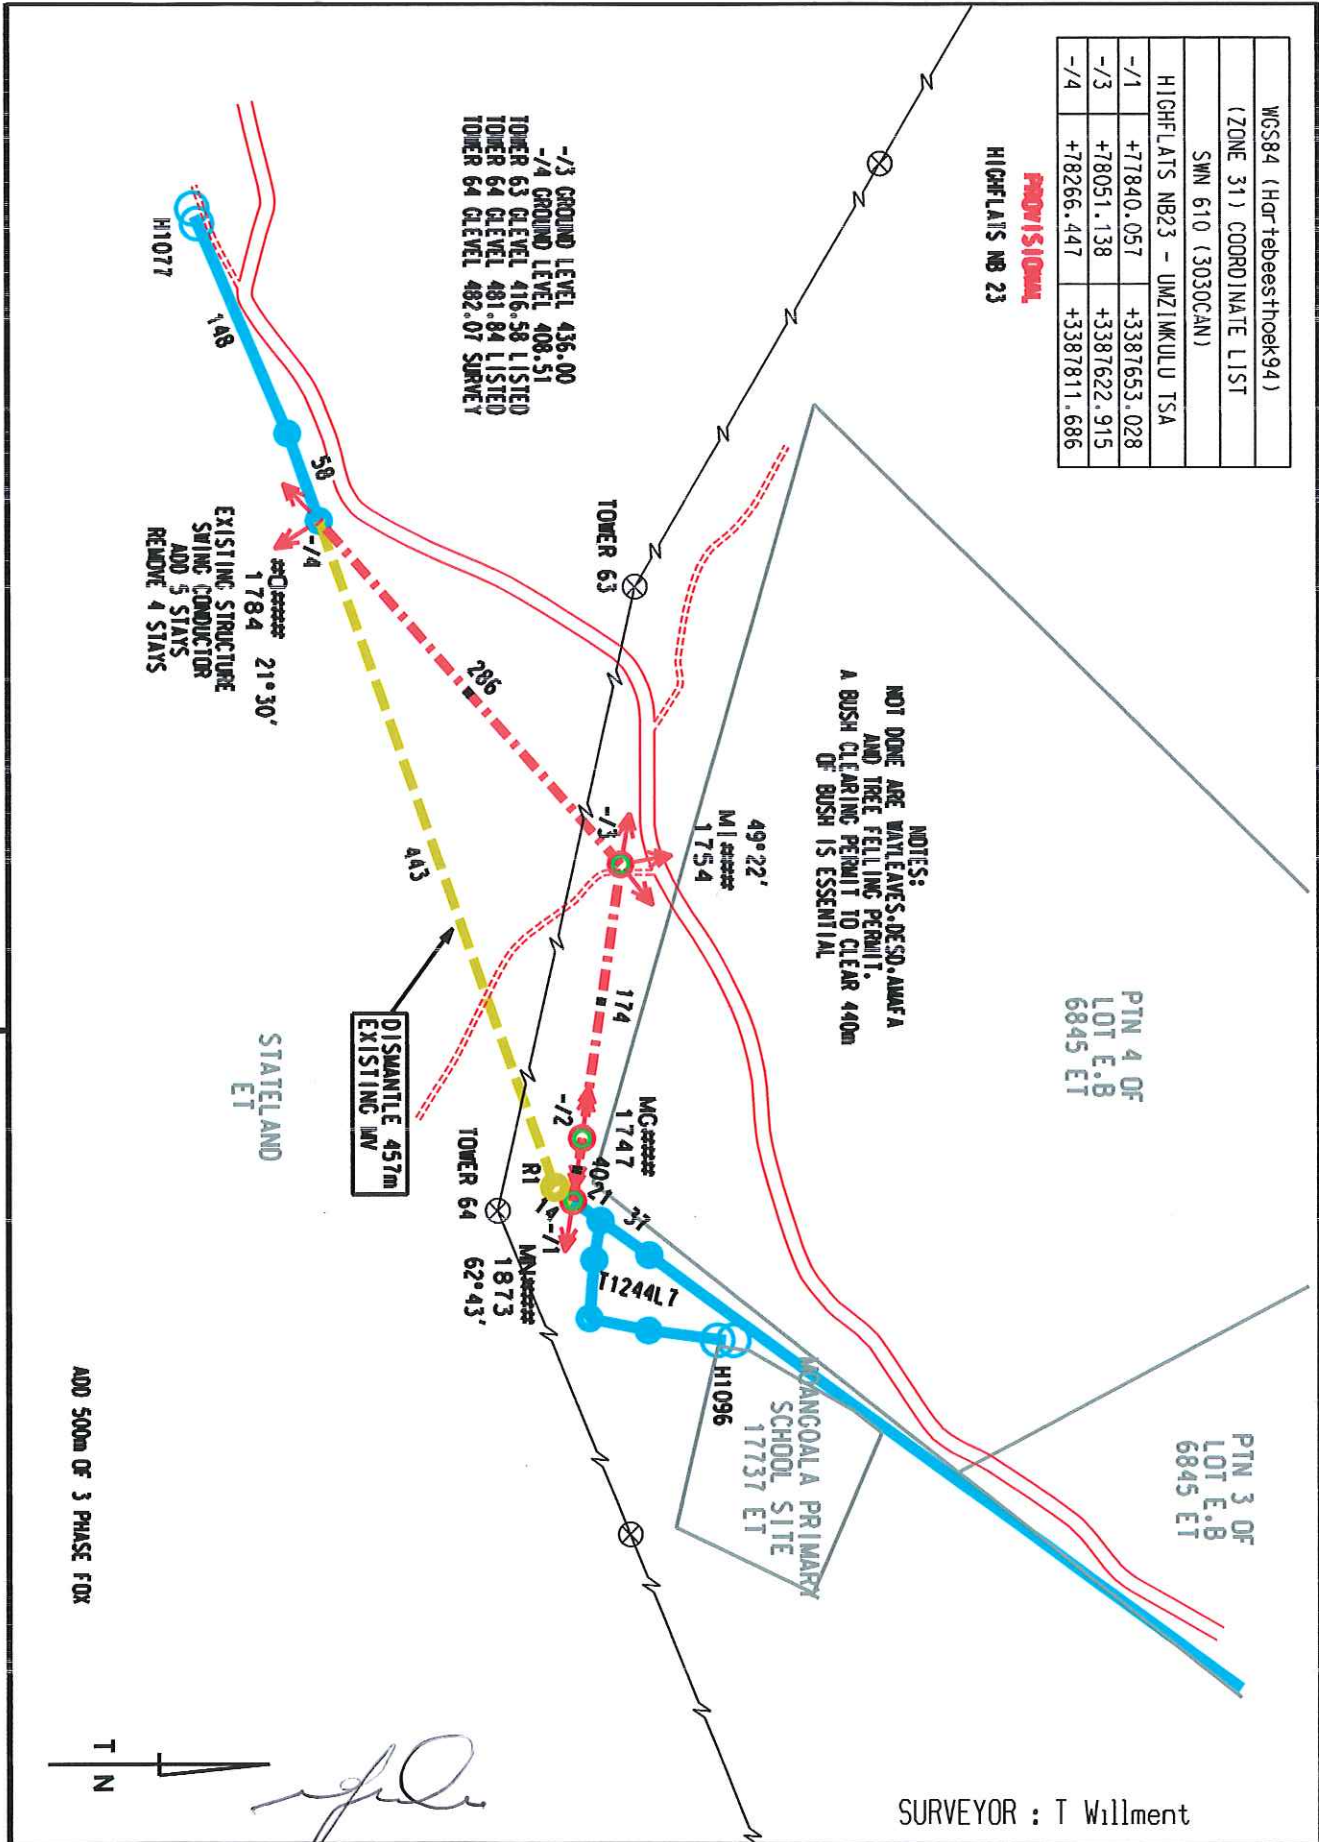

WGS84 (Hortebesthoek94)		
(ZONE 31) COORDINATE LIST		
SWN 610 (3030CAN)		
HIGHFLATS NB23 - UMZIMKULU TSA		
-/1	+77840.057	+3387653.028
-/3	+78051.138	+3387622.915
-/4	+78266.447	+3387811.686

PROVISIONAL
HIGHFLATS NB 23

SURVEYOR : T Willment

EROS- ST FAITH
Dx Line Deviation - Towers 63-64

- Legend**
- - - - - Proposed Line
 - Existing Line To Remain
 - - - - - Line To Be Removed

DATE	25/08/15	REV 0
------	----------	-------