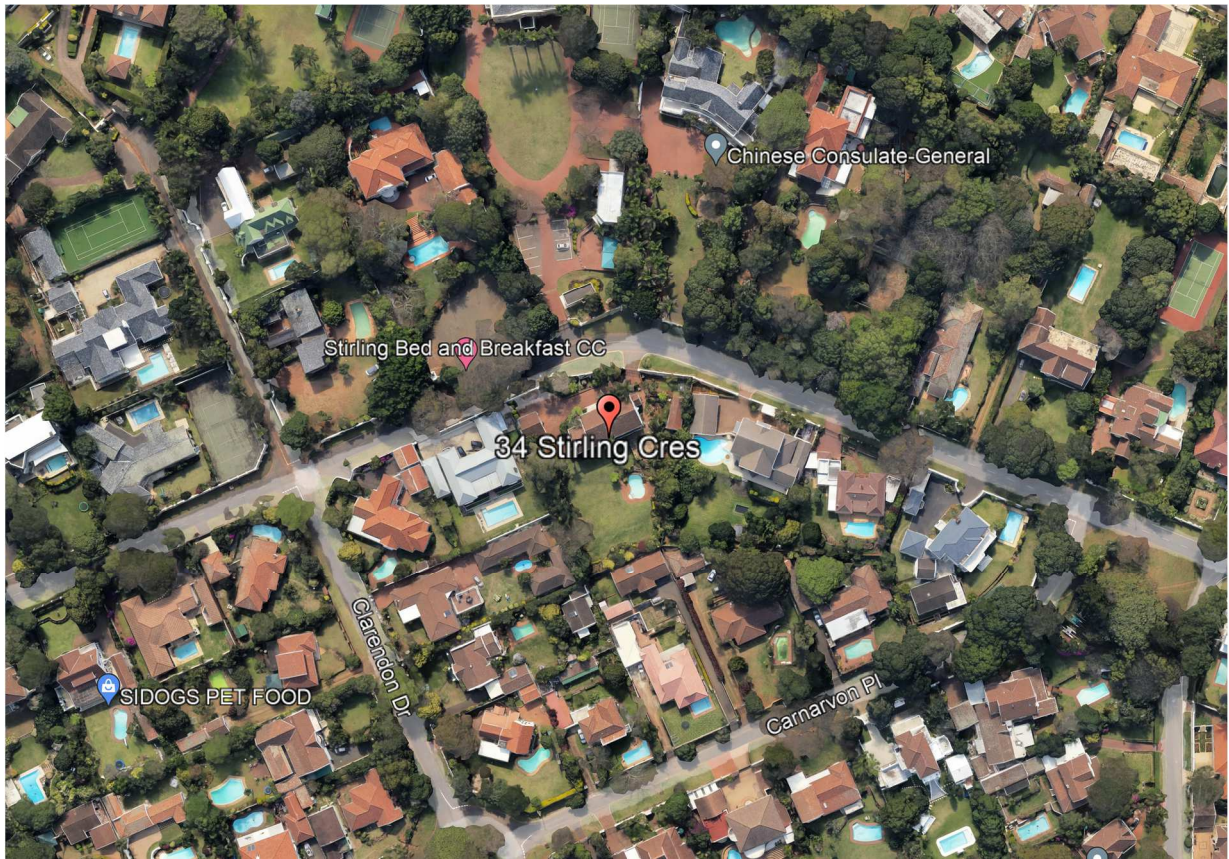

PHOTOGRAPHS OF THE EXISITNG HOUSE AT 34 STIRLING CRESCENT, BROADWAY, DURBAN NORTH.

IMAGE ABOVE: Ariel view of 34 Stirling Crescent, Broadway, Durban North.

IMAGE ABOVE: Ariel view of 34 Stirling Crescent, Broadway, Durban North.

IMAGE ABOVE: Street frontage view of exg road and driveway.

IMAGE ABOVE: North West Elevation of existing house and driveway.

IMAGE ABOVE: North East Elevation of Exg. House.

IMAGE ABOVE: South East Elevation of Exg. House

IMAGE ABOVE: South West Elevation of exg. House.