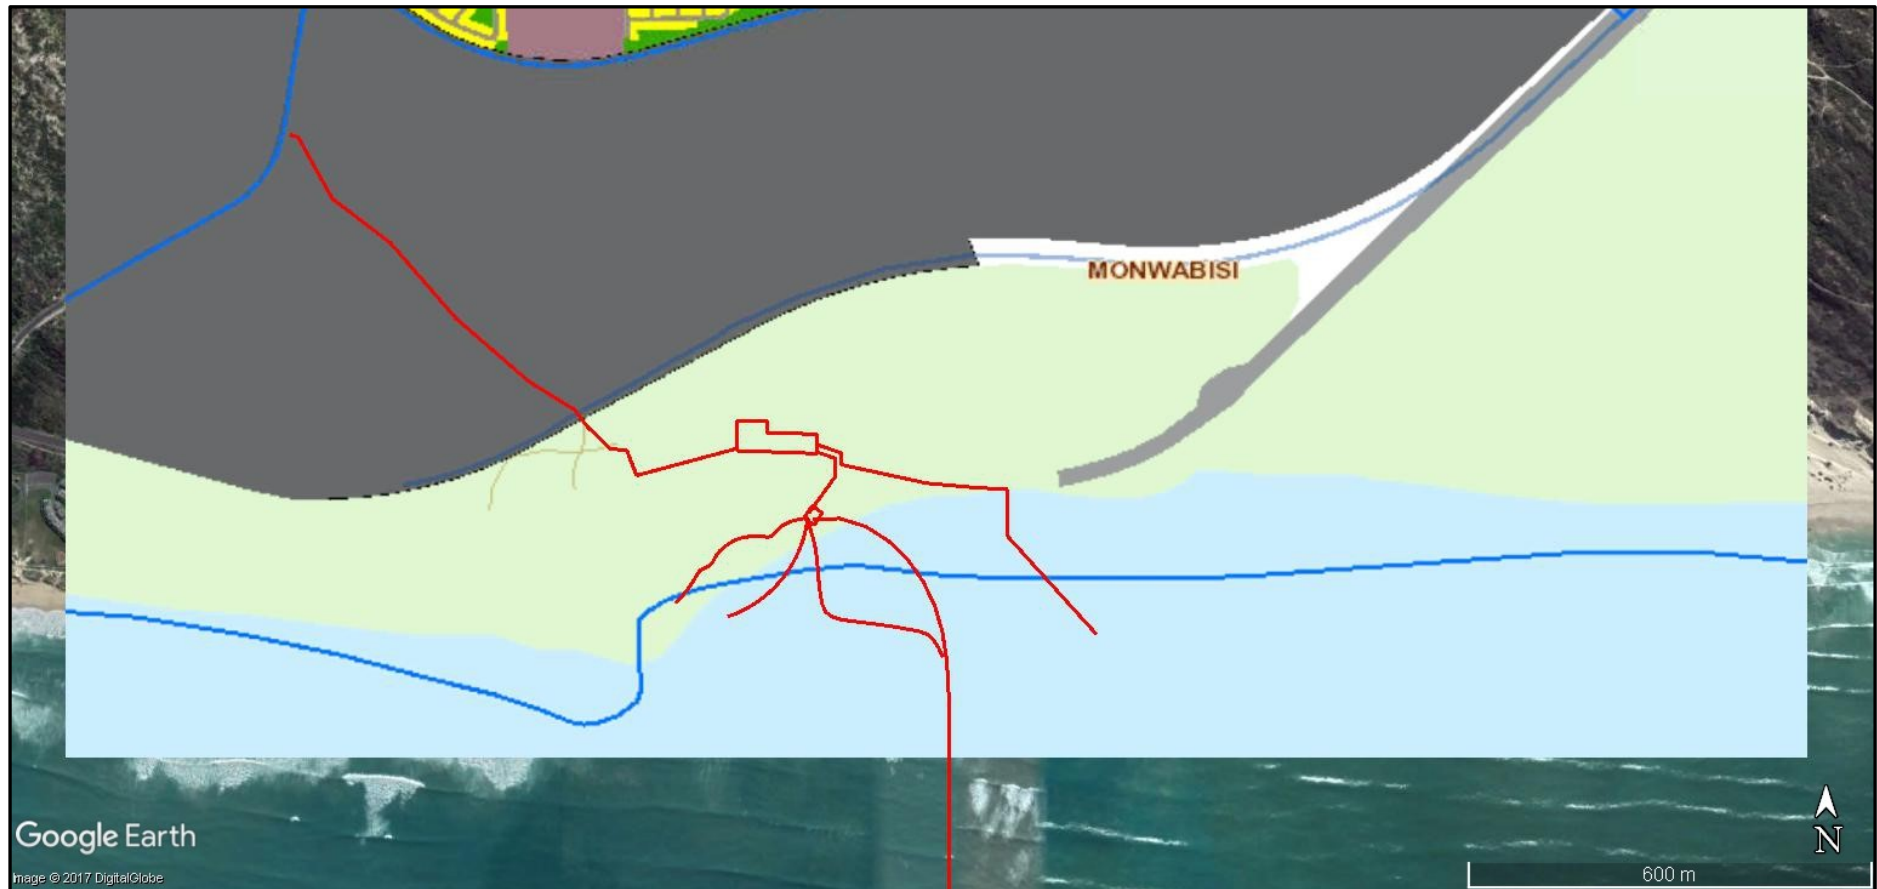

## ANNEXURE 3 - ZONING

**Monwabisi site and associated infrastructure for Phases 1 and 2 (red outline and lines) within zoning context.**

Dark grey indicates Limited Use Zone; Light Green indicates Agriculture.