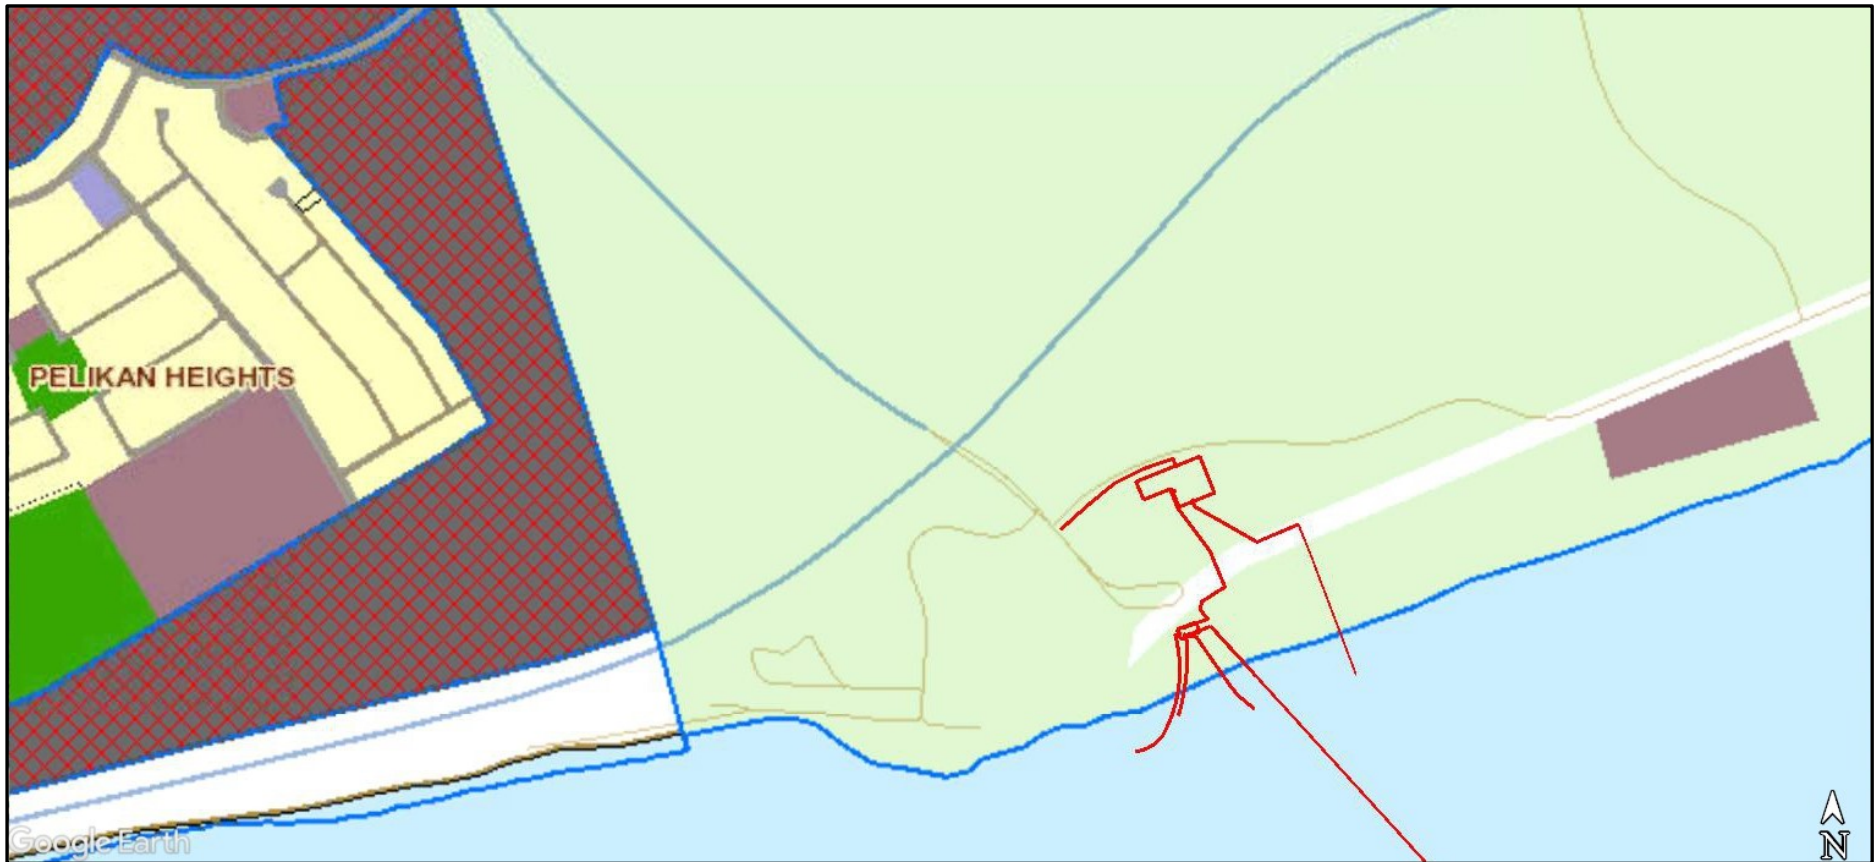

ANNEXURE 3 - ZONING

Strandfontein site and associated infrastructure for Phases 1 and 2 (red outline and lines) within zoning context.

Light Green indicates Agriculture, and White a road parcel. The Dark Pink indicates Community 1 Local; and the Red hatched area Subdivisional Areas.