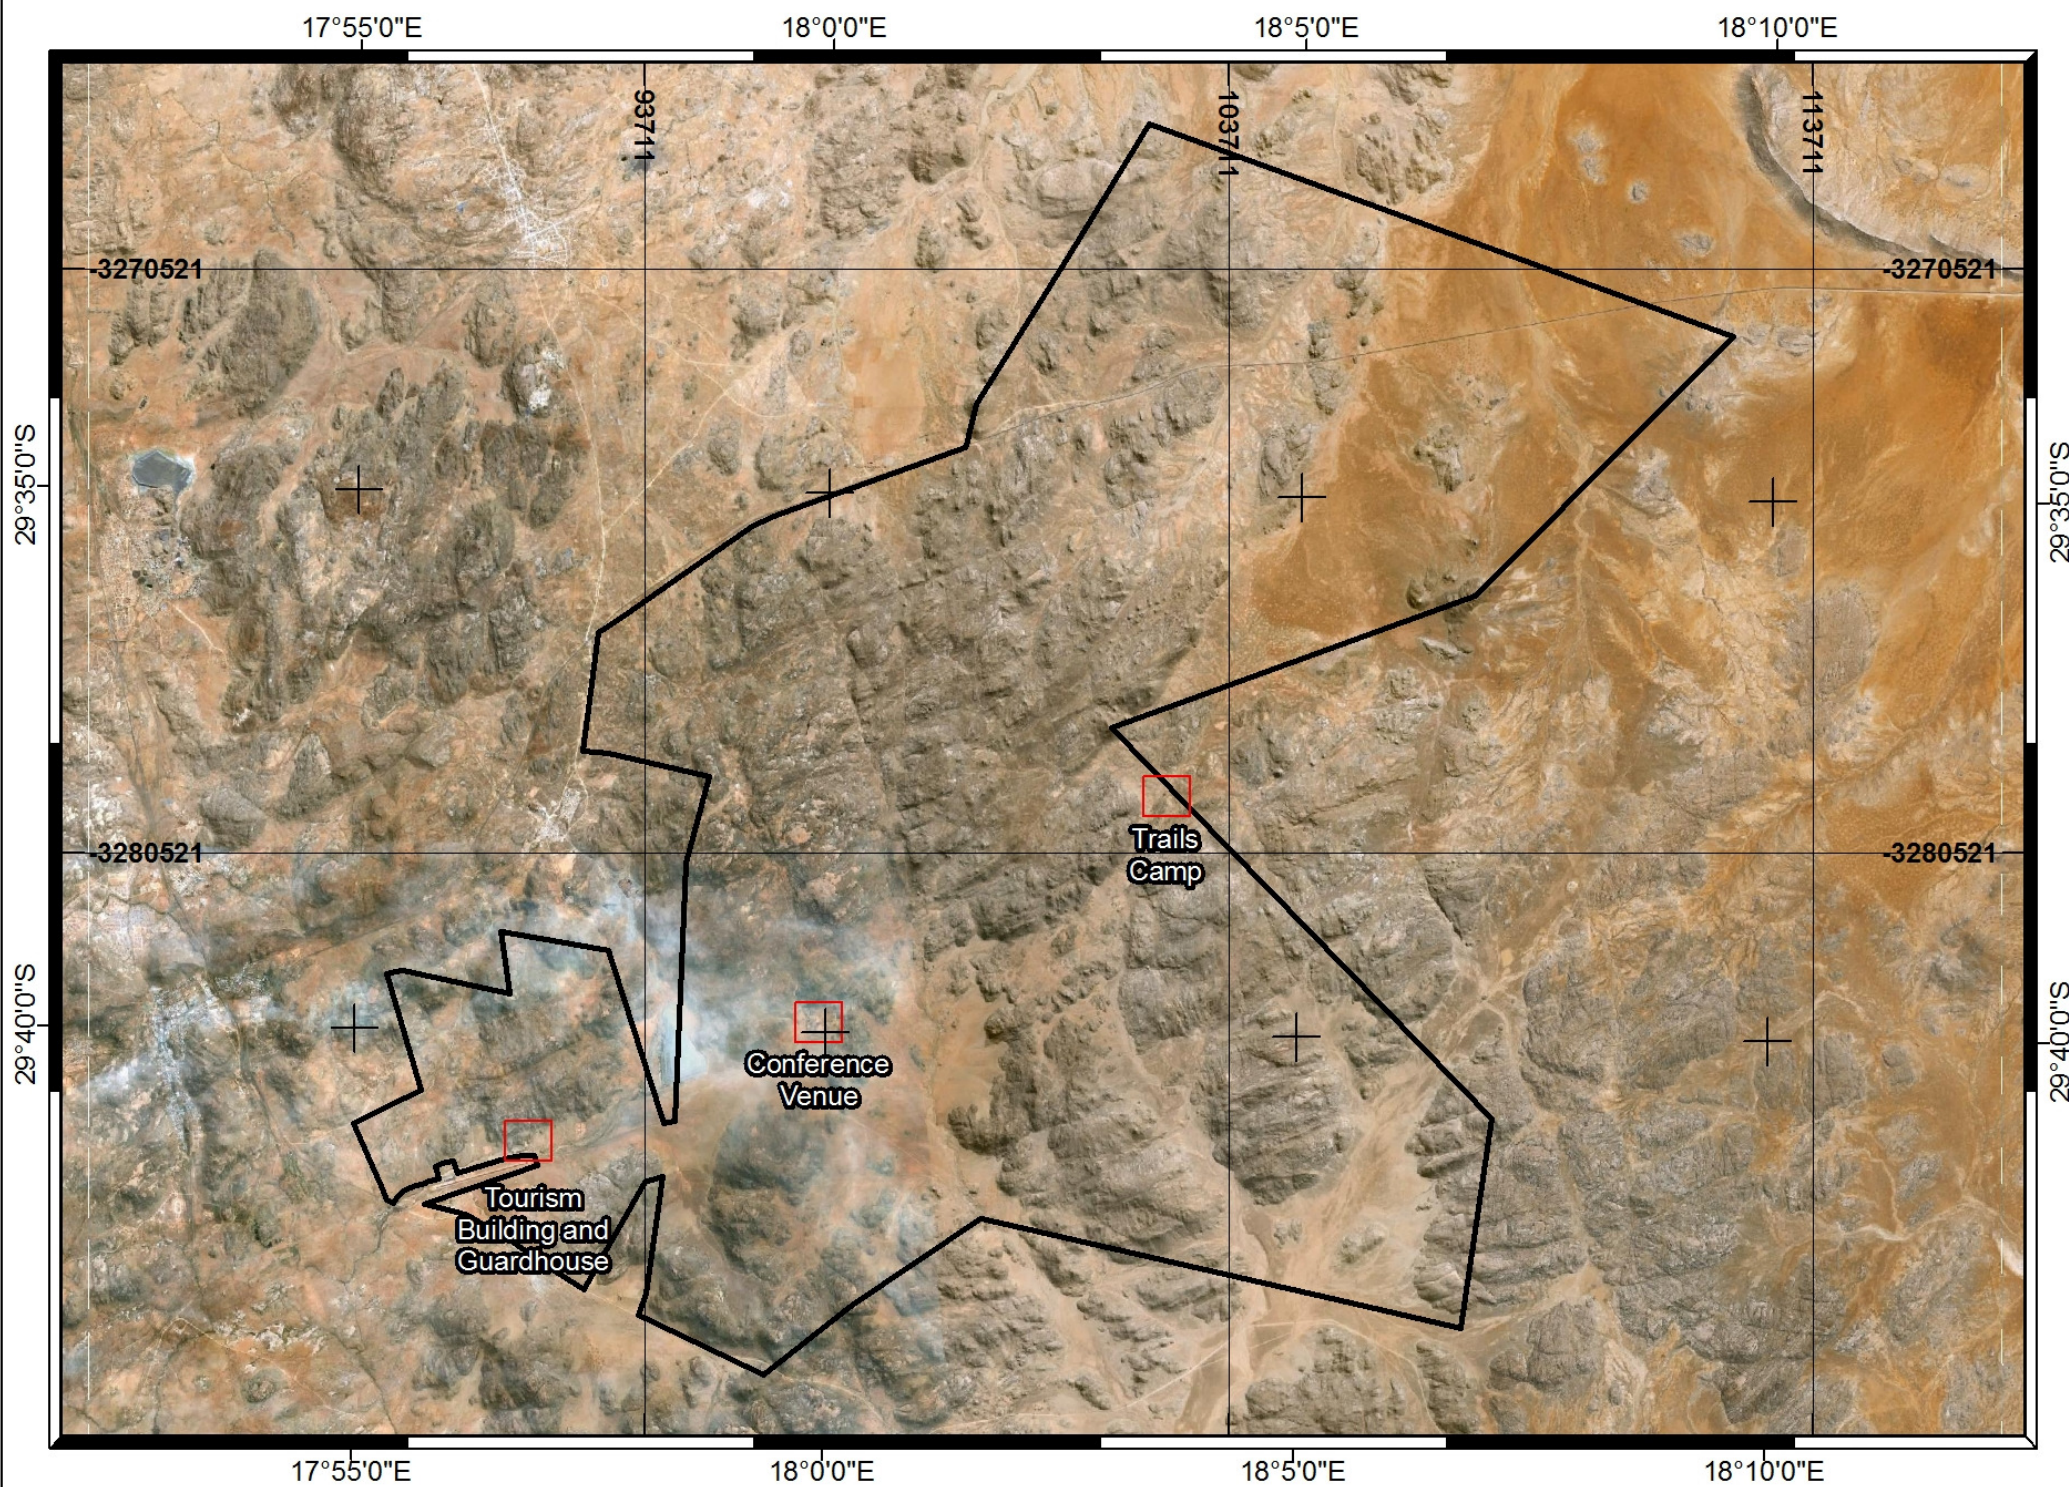

Lourens G van Zyl
(Mobile) +27 (0)76 371 1151
(Website) www.terragis.co.za
(Email) lourens@terragis.co.za

GOEGAP NATURE RESERVE

Satellite Image

Cartography & Spatial Analysis
TERRAGIS

Projection - Gauss Conform
Datum - Hartebeeshoek 1994
Reference Ellipsoid - WGS 1984
Central Meridian - 17

Projection - Gauss Conform
Datum - Hartebeeshoek 1994
Reference Ellipsoid - WGS 1984
Central Meridian - 17