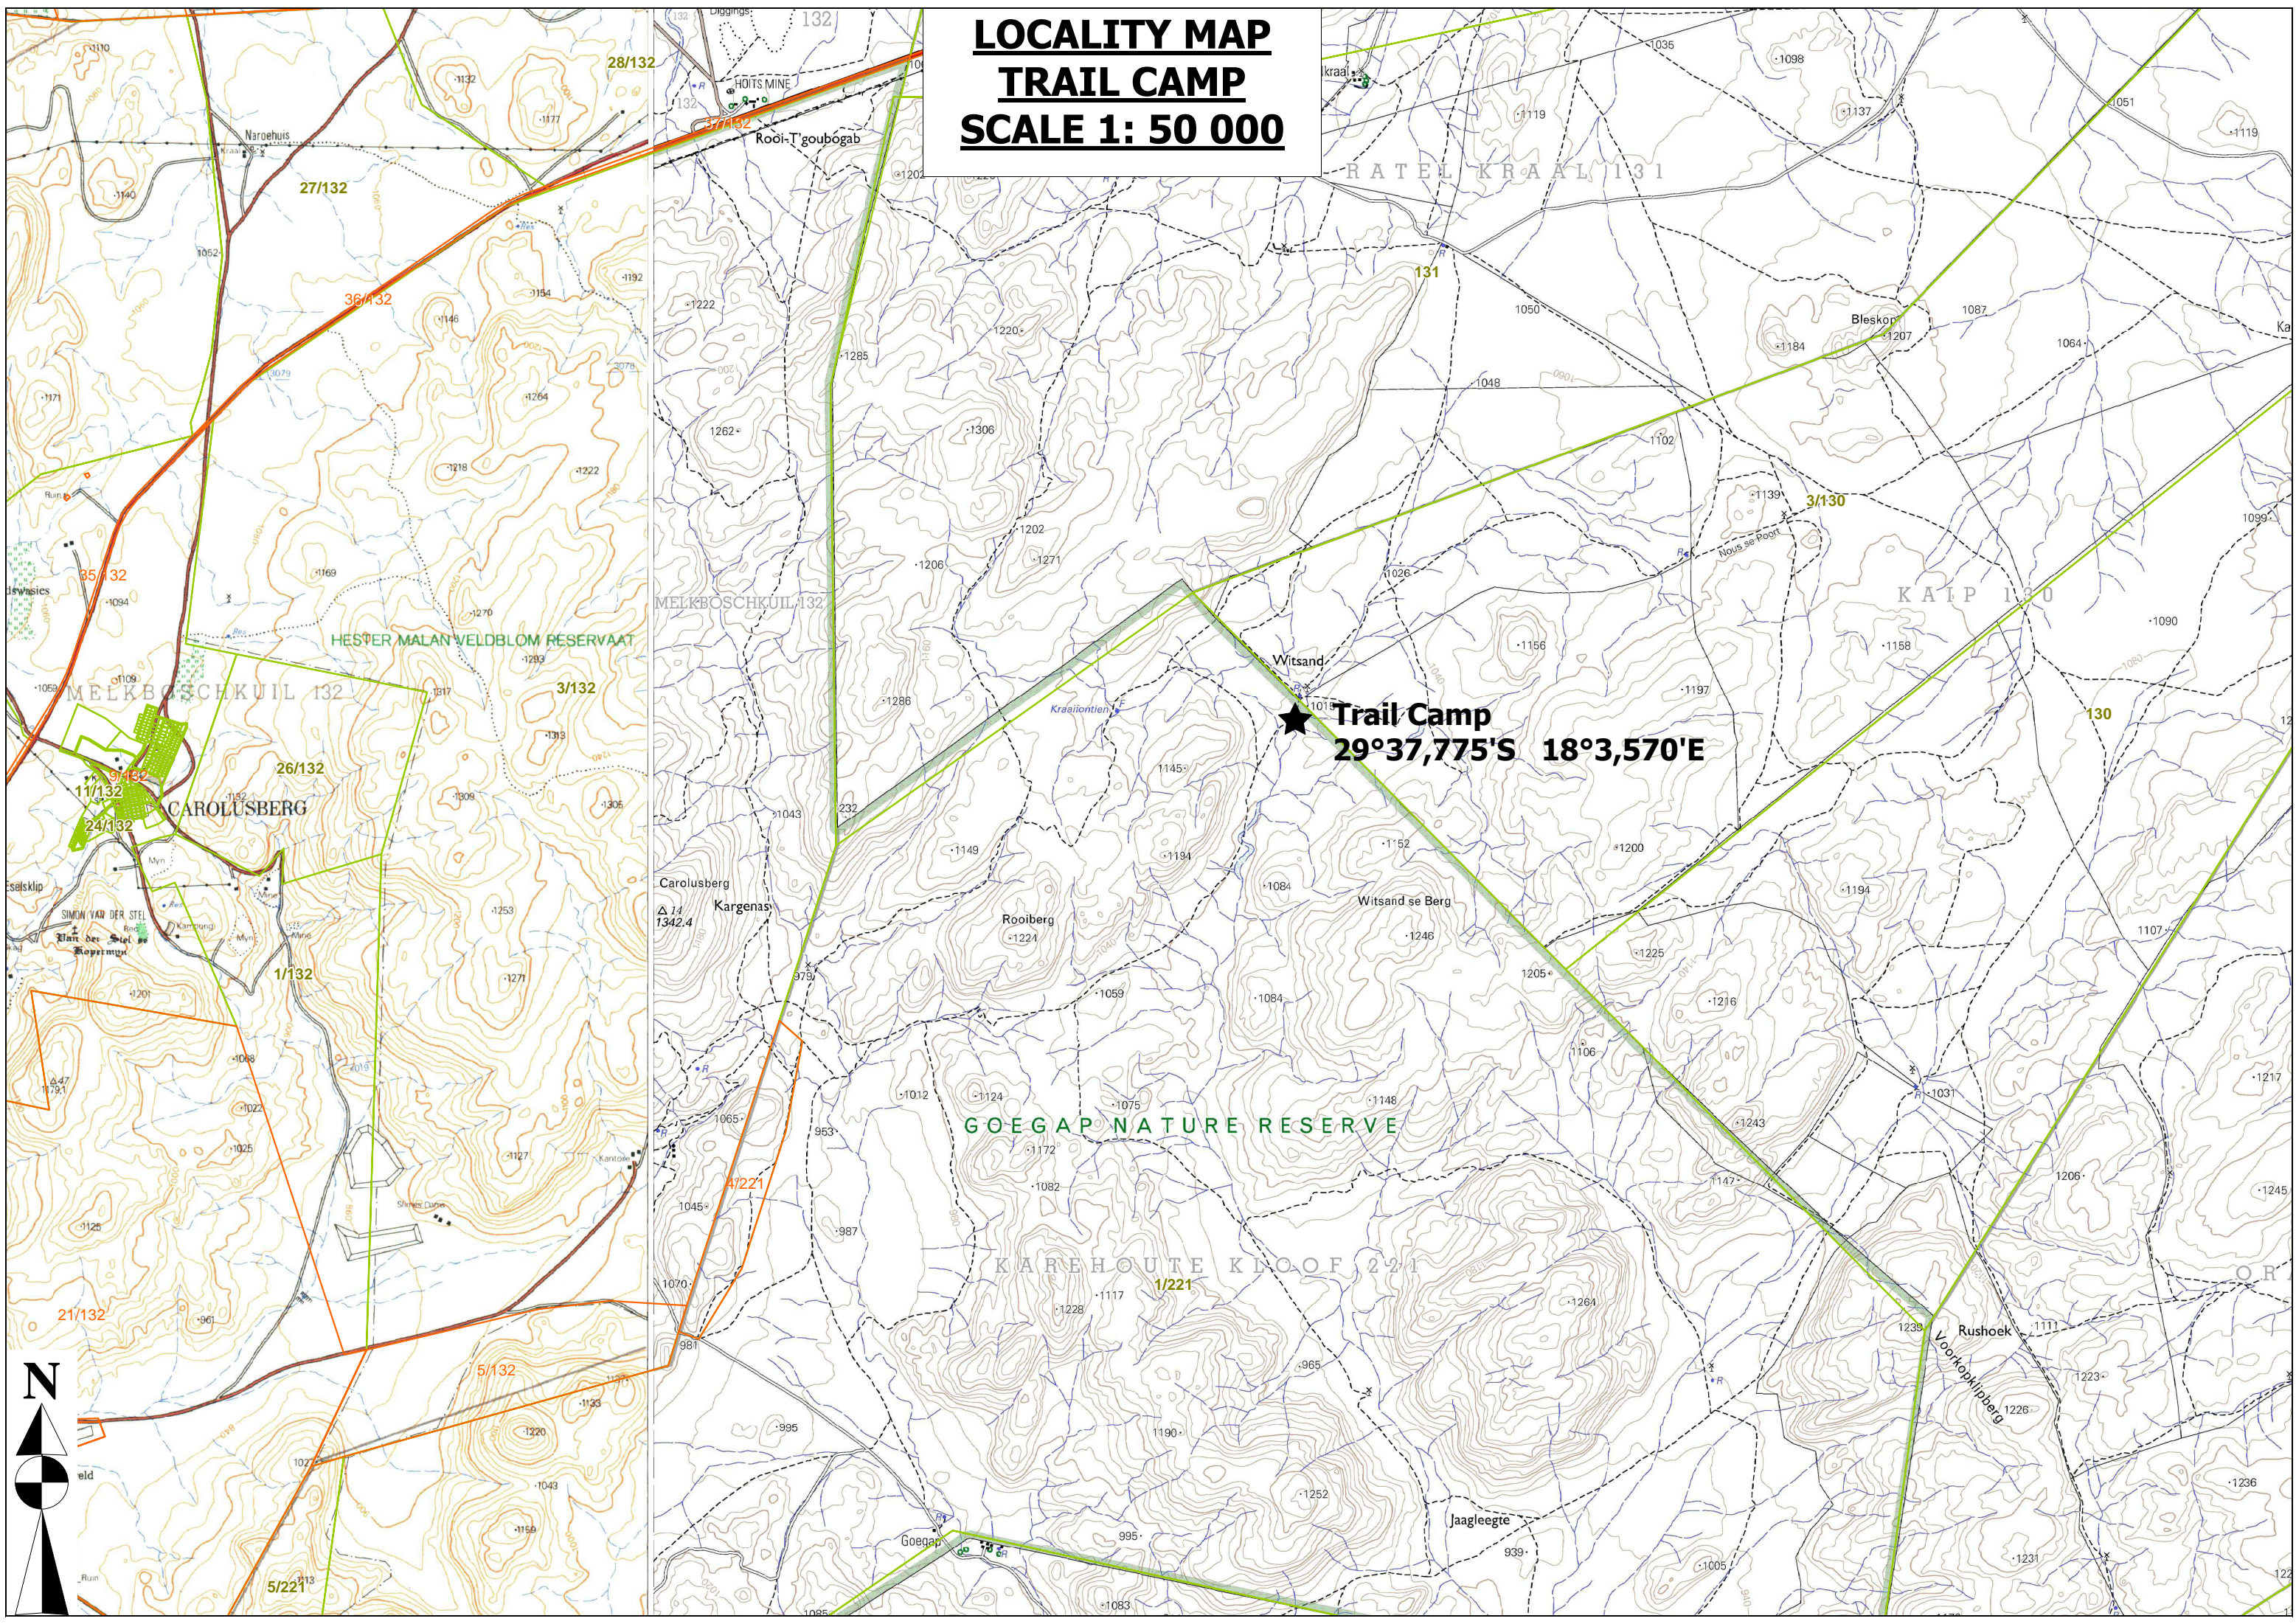

LOCALITY MAP
TRAIL CAMP
SCALE 1: 50 000

★ **Trail Camp**
29°37,775'S 18°3,570'E