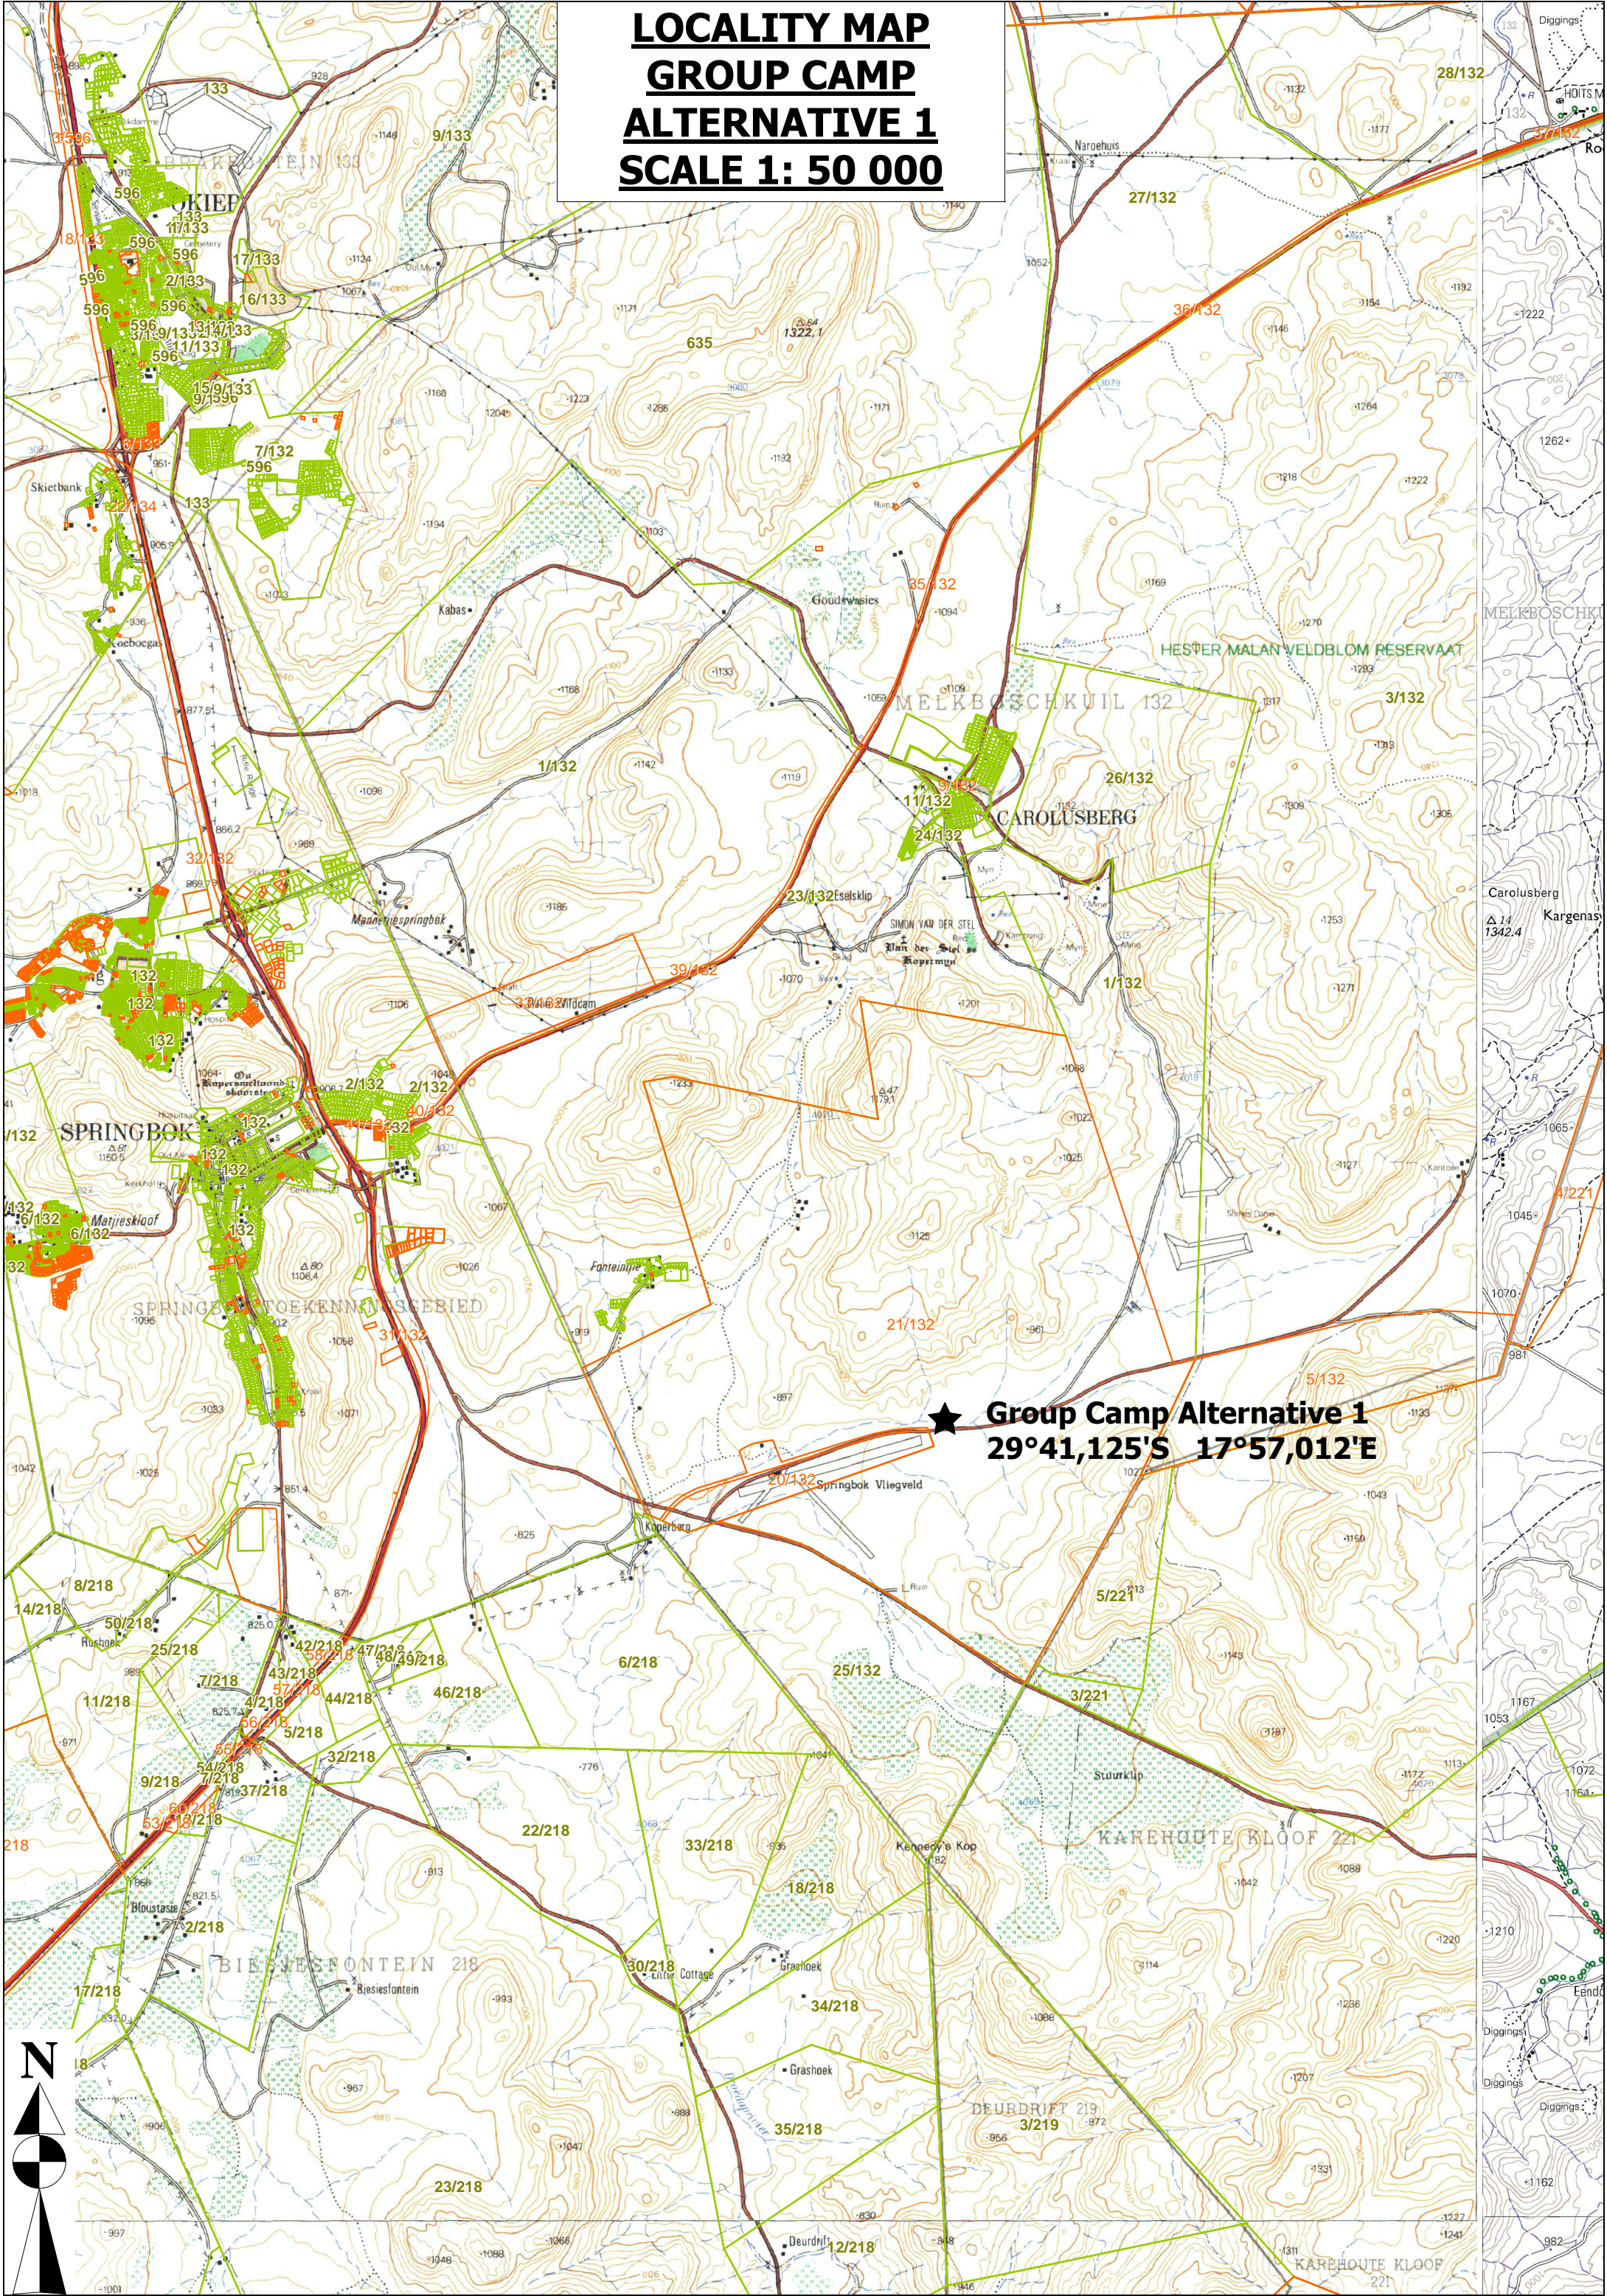

LOCALITY MAP
GROUP CAMP
ALTERNATIVE 1
SCALE 1: 50 000

★ **Group Camp Alternative 1**
29°41,125'S 17°57,012'E