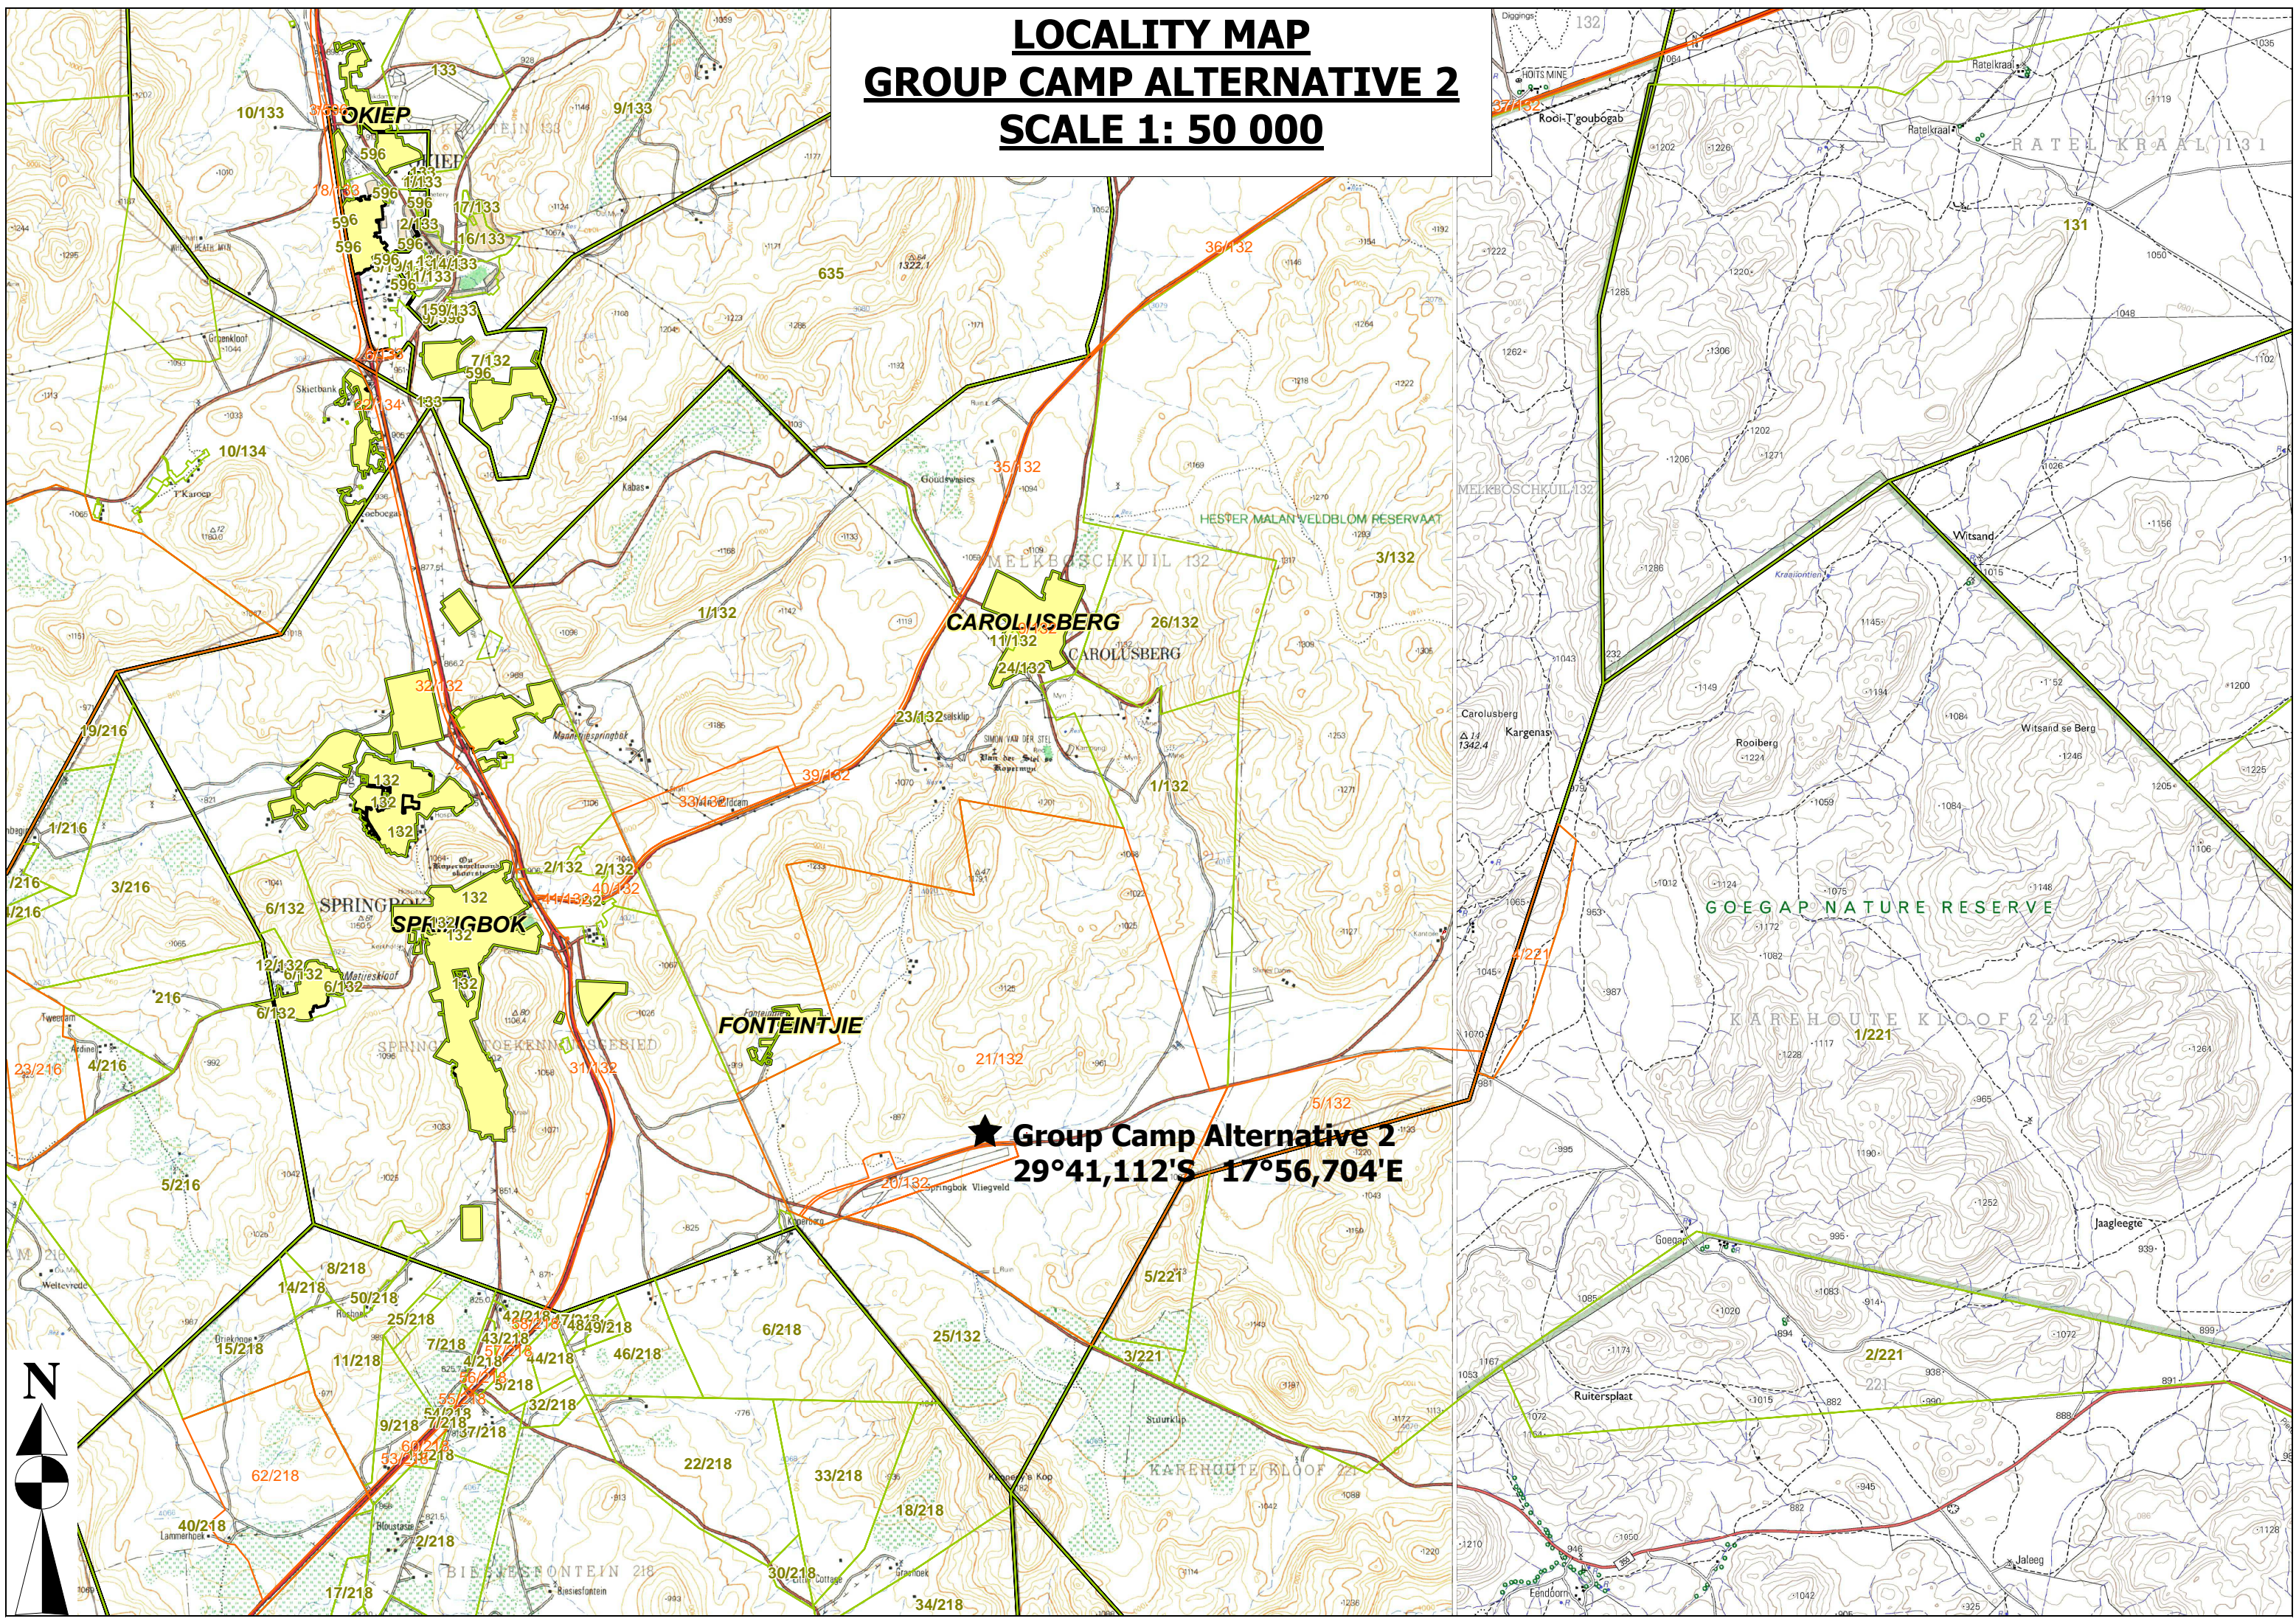

LOCALITY MAP
GROUP CAMP ALTERNATIVE 2
SCALE 1: 50 000

★ **Group Camp Alternative 2**
29°41,112'S 17°56,704'E