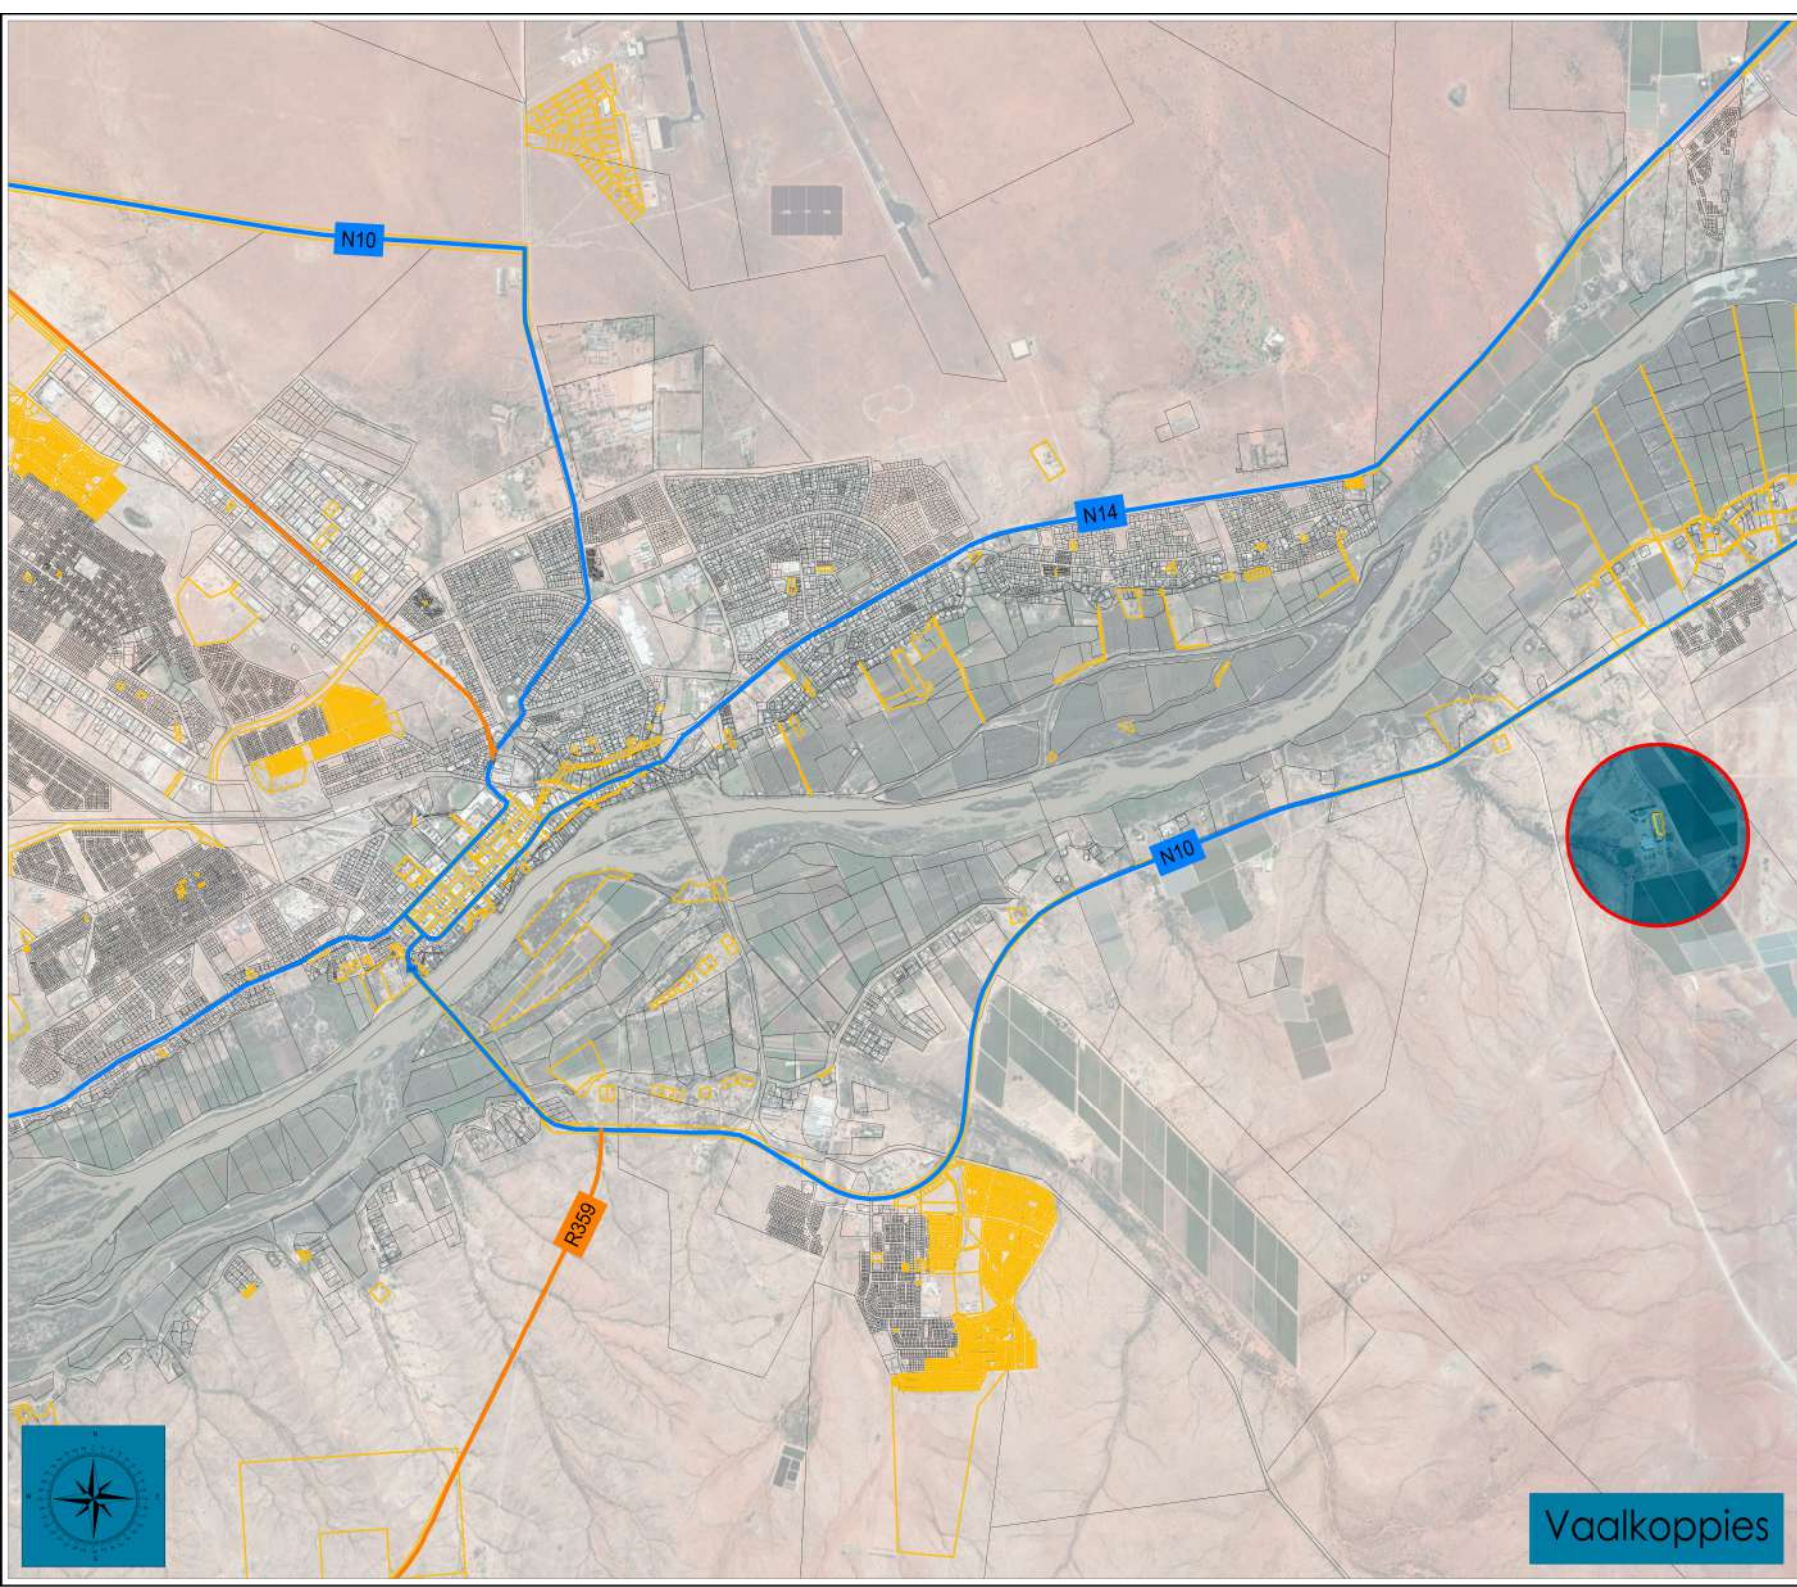

Figure 1: Locality Map Regional

Property Description:
Portion 64 & -81 of the Farm Vaalkoppies,
No.40, Dawid Kruijer Municipality,
Northern Cape Province

Legend

 Study Area

General Information

 Registered Cadastral Data
 Surveyed Cadastral Data

Reference: (FIG1.SUB.CON.REZ) 220602 Farm Vaalkoppies No.40.64/81

Designed: Jan Welthagen (C/9311/2021)	Date: June 2022
Drawn: Jan Welthagen (C/9311/2021)	Scale: 1: 50 000

Vaalkoppies