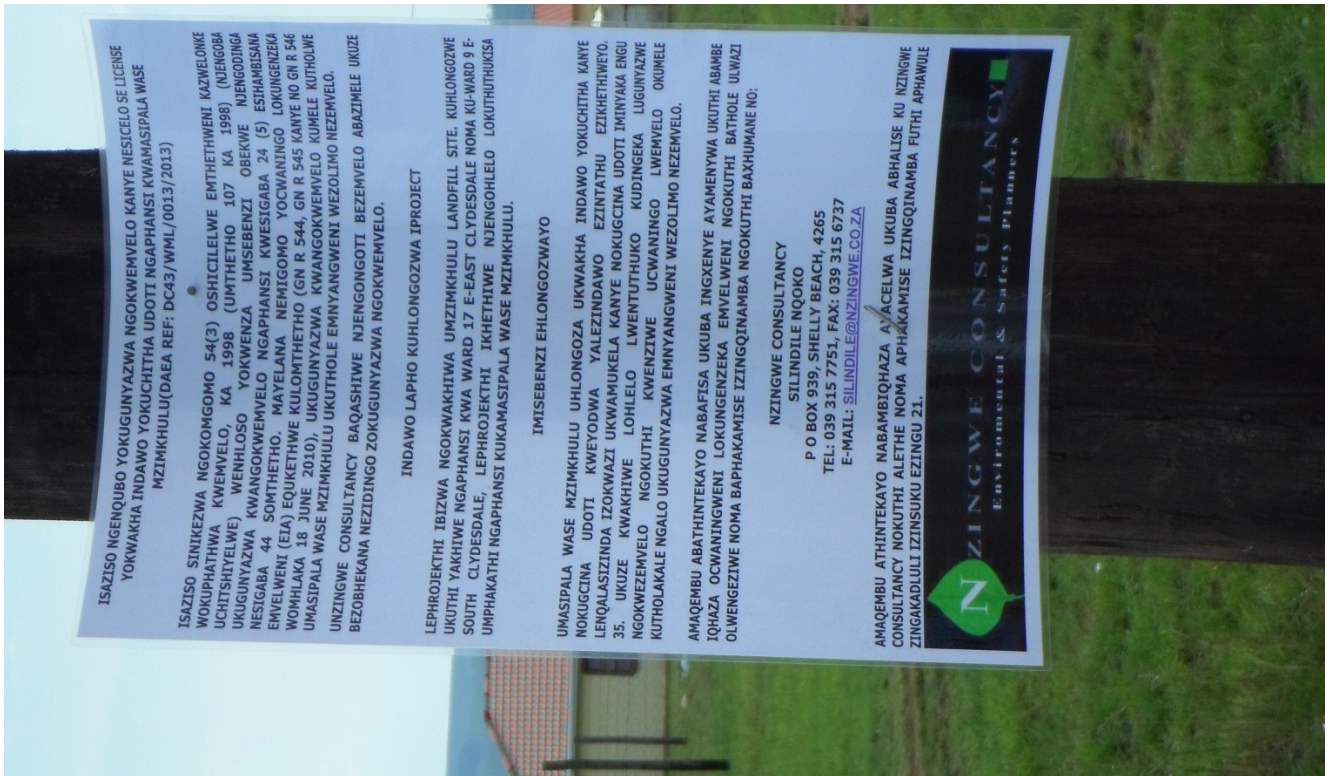

NOTICE BOARDS PLACED AROUND THE PROPOSED SITES

PHOTO 1: English Notice Board placed at the turn off towards the proposed landfill site.

PHOTO 2: isiZulu Notice Board placed at the turn off towards the proposed landfill site.

PHOTO 3: English Notice Board placed at the entrance of the Sayidi FET College

PHOTO 4: isiZulu Notice Board placed at the entrance of the Sayidi FET College

PHOTO 5: isiZulu Notice Board placed at the Vulekani Special School notice board.

PHOTO 6: Similar Notice Boards both in English and isiZulu were placed along the route to the proposed landfill site.