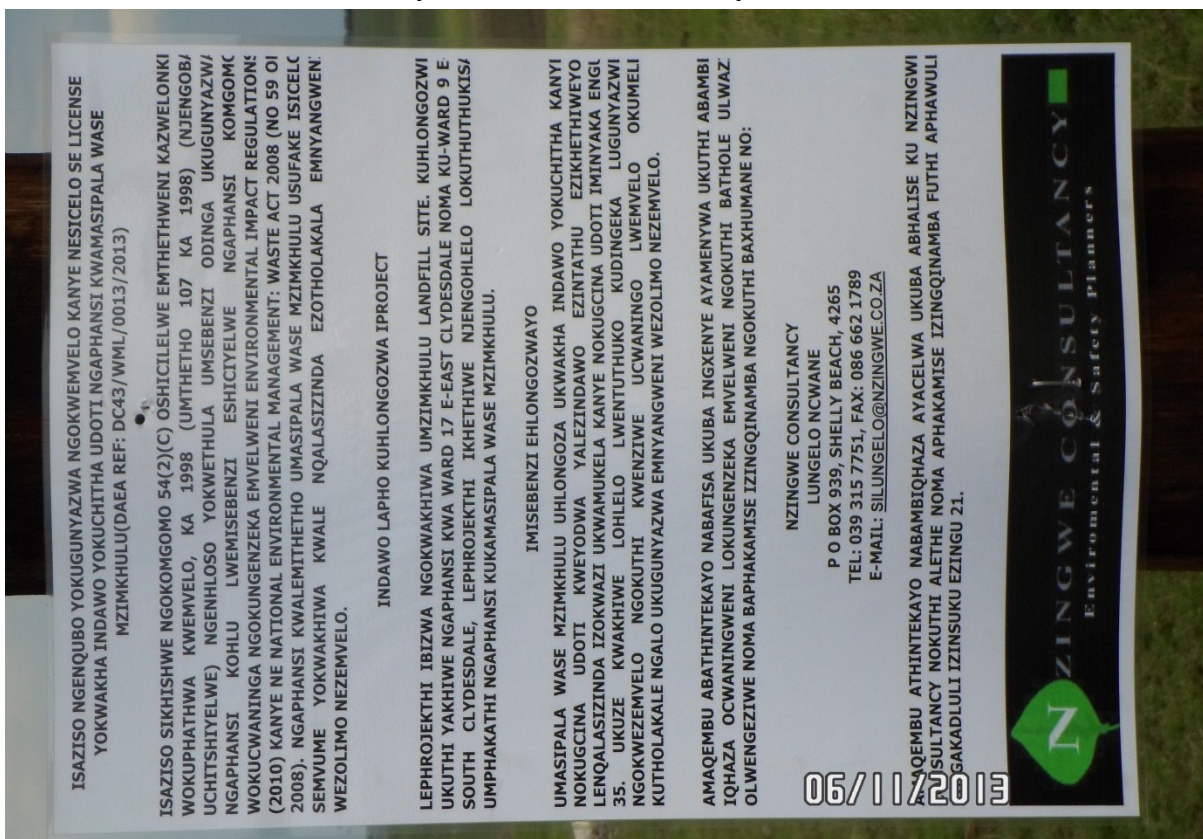

NOTICE BOARDS PLACED AROUND THE PROPOSED SITES

PHOTO 1: English Notice Board placed at the turn off towards the proposed landfill site.

PHOTO 2: isiZulu Notice Board placed at the turn off towards the proposed landfill site.

PHOTO 3: English Notice Board placed at the entrance of the Sayidi FET College

PHOTO 4: isiZulu Notice Board placed at the entrance of the Sayidi FET College

PHOTO 5: isiZulu Notice Board placed at the Vulekani Special School notice board.

PHOTO 6: Similar Notice Boards both in English and isiZulu were placed along the route to the proposed landfill site.