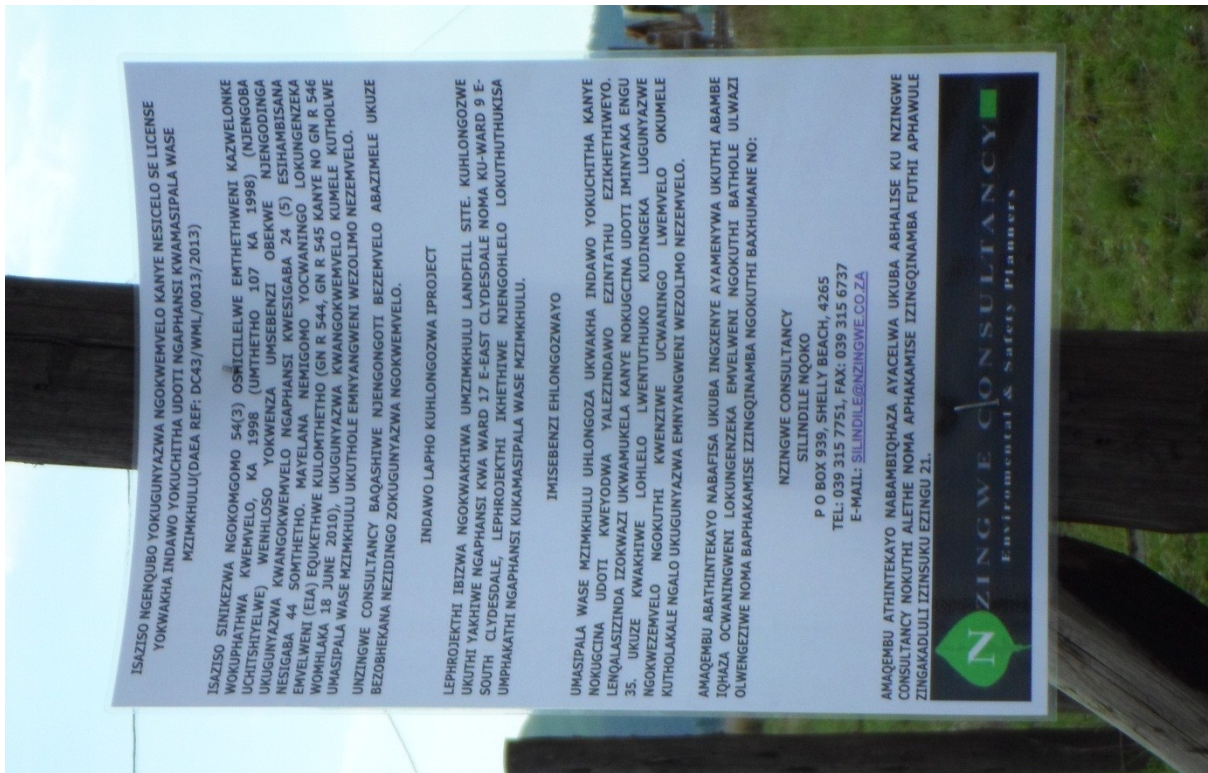

NOTICE BOARDS PLACED AROUND THE PROPOSED SITES

PHOTO 1: English Notice Board placed at the turn off towards the proposed landfill site.

PHOTO 2: isiZulu Notice Board placed at the turn off towards the proposed landfill site.

PHOTO 3: English Notice Board placed at the entrance of the Sayidi FET College

PHOTO 4: isiZulu Notice Board placed at the entrance of the Sayidi FET College

PHOTO 5: isiZulu Notice Board placed at the Vulekani Special School notice board.

PHOTO 6: Similar Notice Boards both in English and isiZulu were placed along the route to the proposed landfill site.