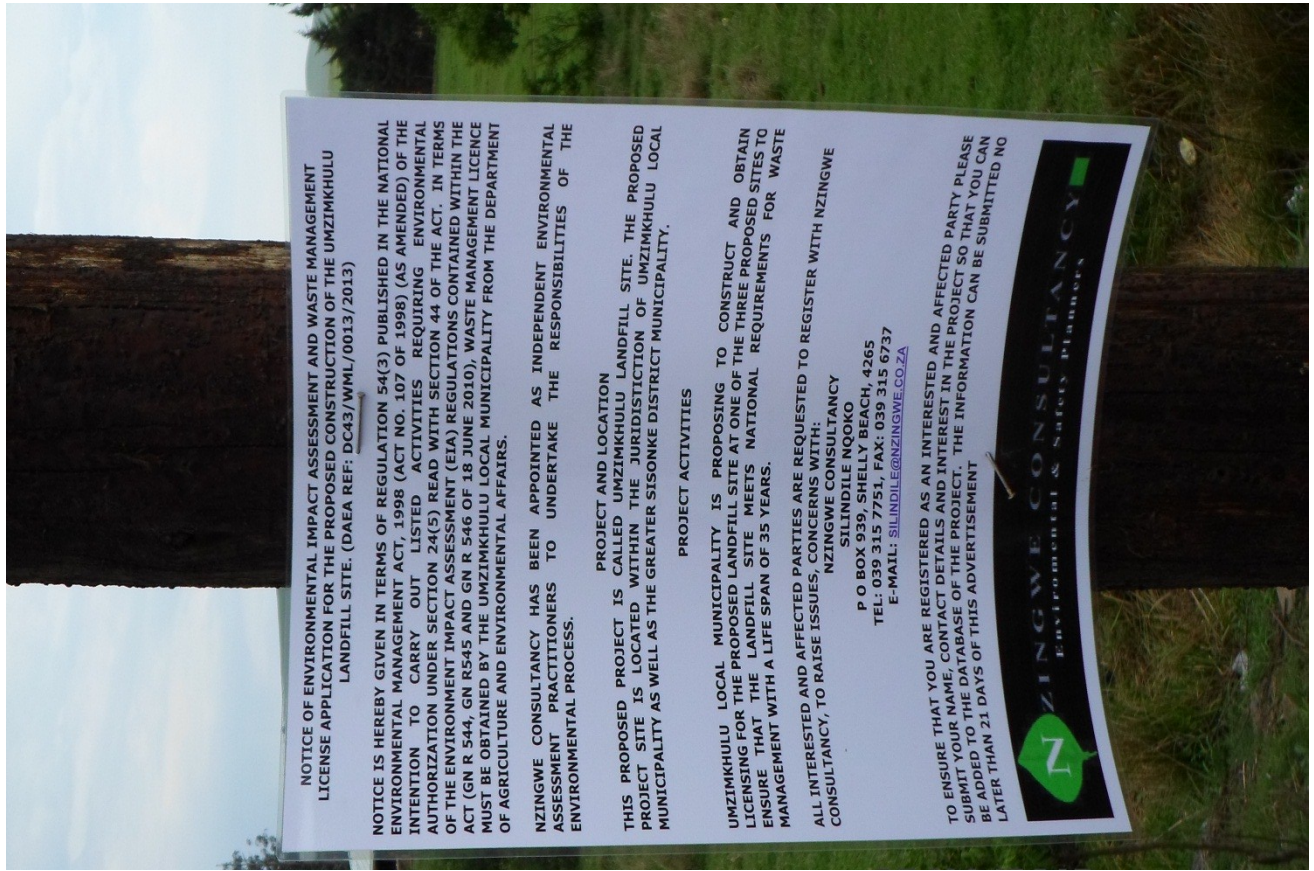

NOTICE BOARDS PLACED AROUND THE PROPOSED SITES

PHOTO 1: English Notice Board placed at the turn off towards the proposed landfill site.

PHOTO 2: isiZulu Notice Board placed at the turn off towards the proposed landfill site.

PHOTO 3: English Notice Board placed at the entrance of the Sayidi FET College

PHOTO 4: isiZulu Notice Board placed at the entrance of the Sayidi FET College

PHOTO 5: isiZulu Notice Board placed at the Vulekani Special School notice board.

PHOTO 6: Similar Notice Boards both in English and isiZulu were placed along the route to the proposed landfill site.