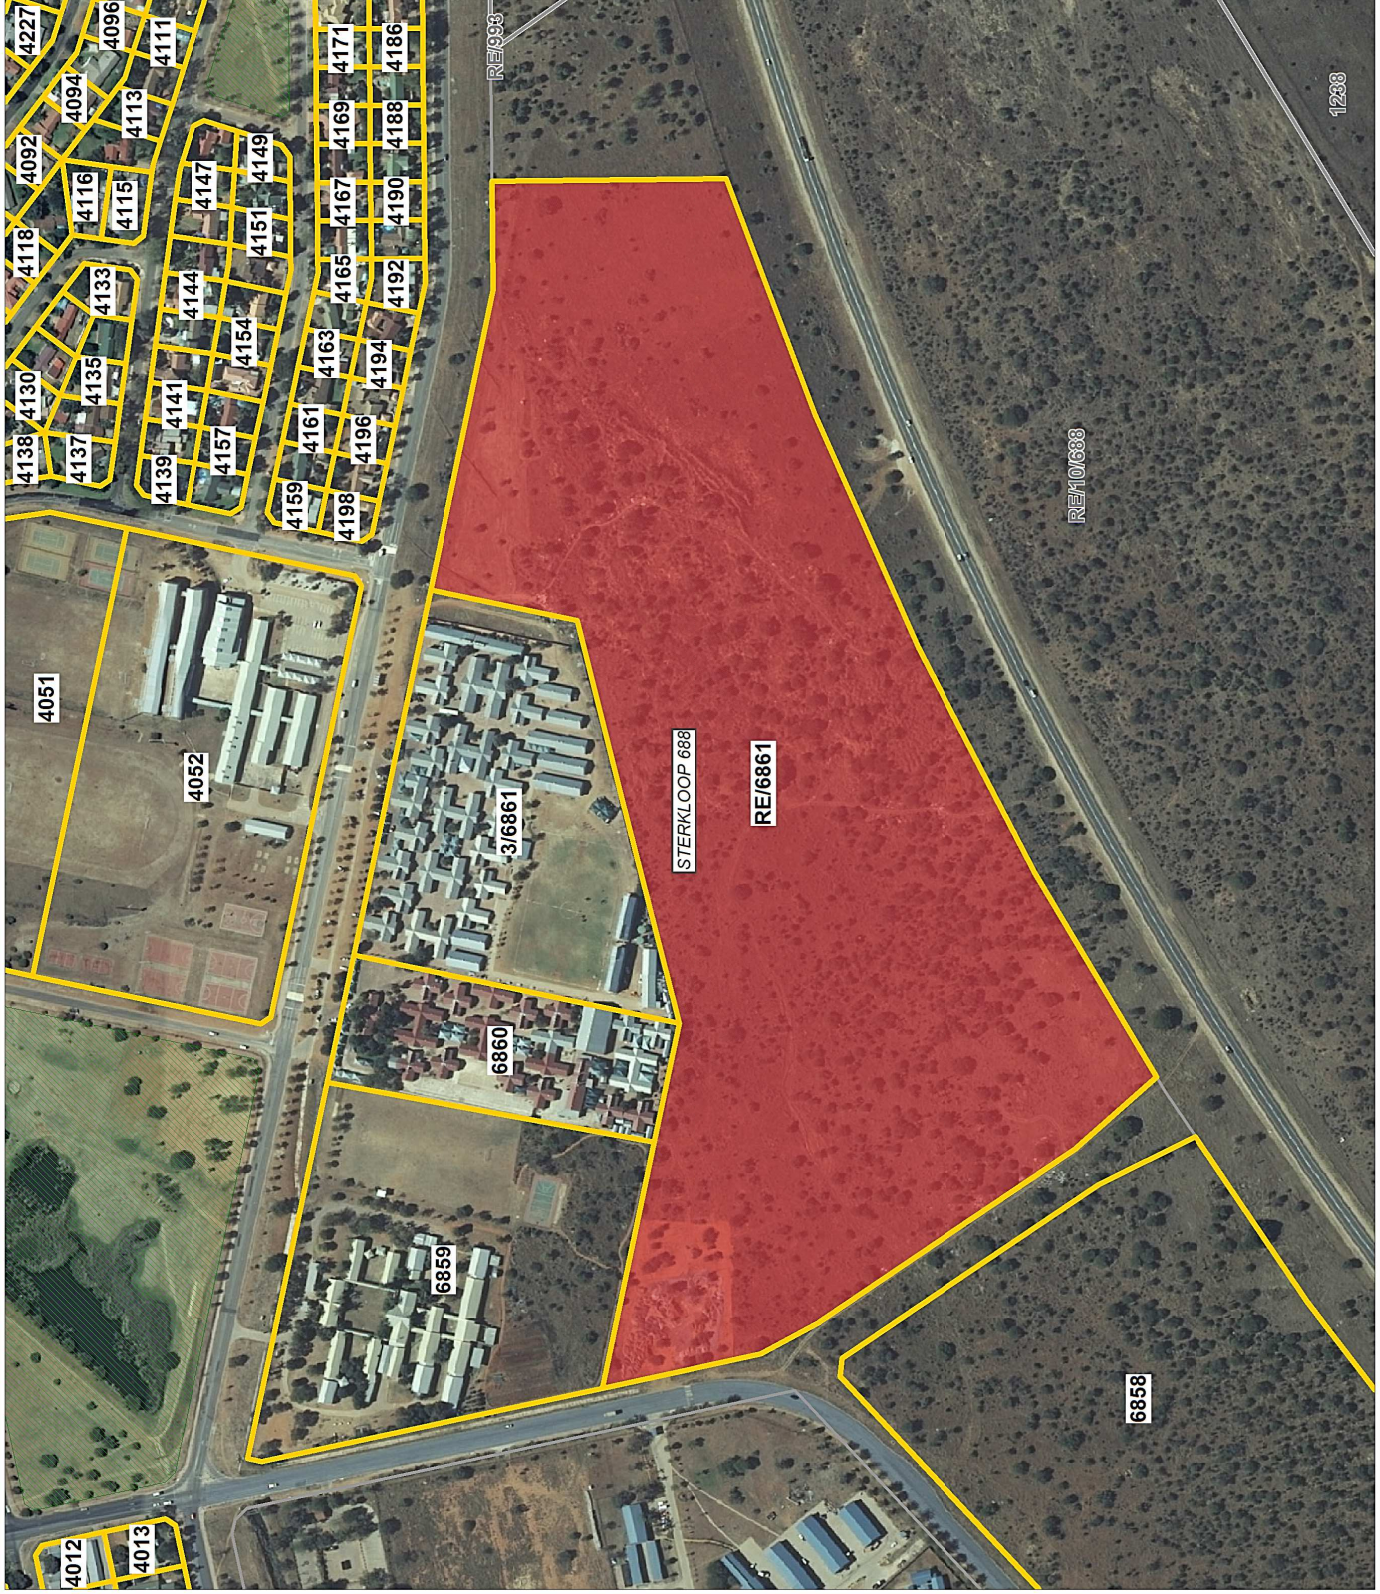

APPENDIX A

LOCALITY AND SENSITIVITY MAPS

Proposed Limpopo Central Hospital

Locality Map

Legend

- Proposed Limpopo Central Hospital
- Site
- Boundary
- Road Network
- National Road
- Tertiary Road
- Residential Road

Proposed Limpopo Central Hospital Cadastral Map

Legend

Cadastral 2017

-  Parent farms
-  Farm portions
-  Erven
-  Parks
-  Limpopo Central Hospital
-  Site Boundary

Scale 1:5000

Proposed Limpopo Central Hospital Sensitivity Map

Legend

Proposed Limpopo Central Hospital

Site Boundary
Sensitive Features

Polokwane Plateau
Bushveld
Vegetation

Other Natural Area
No Natural Remaining

Protected Trees and Plant Species

Heritage Sites Delineated