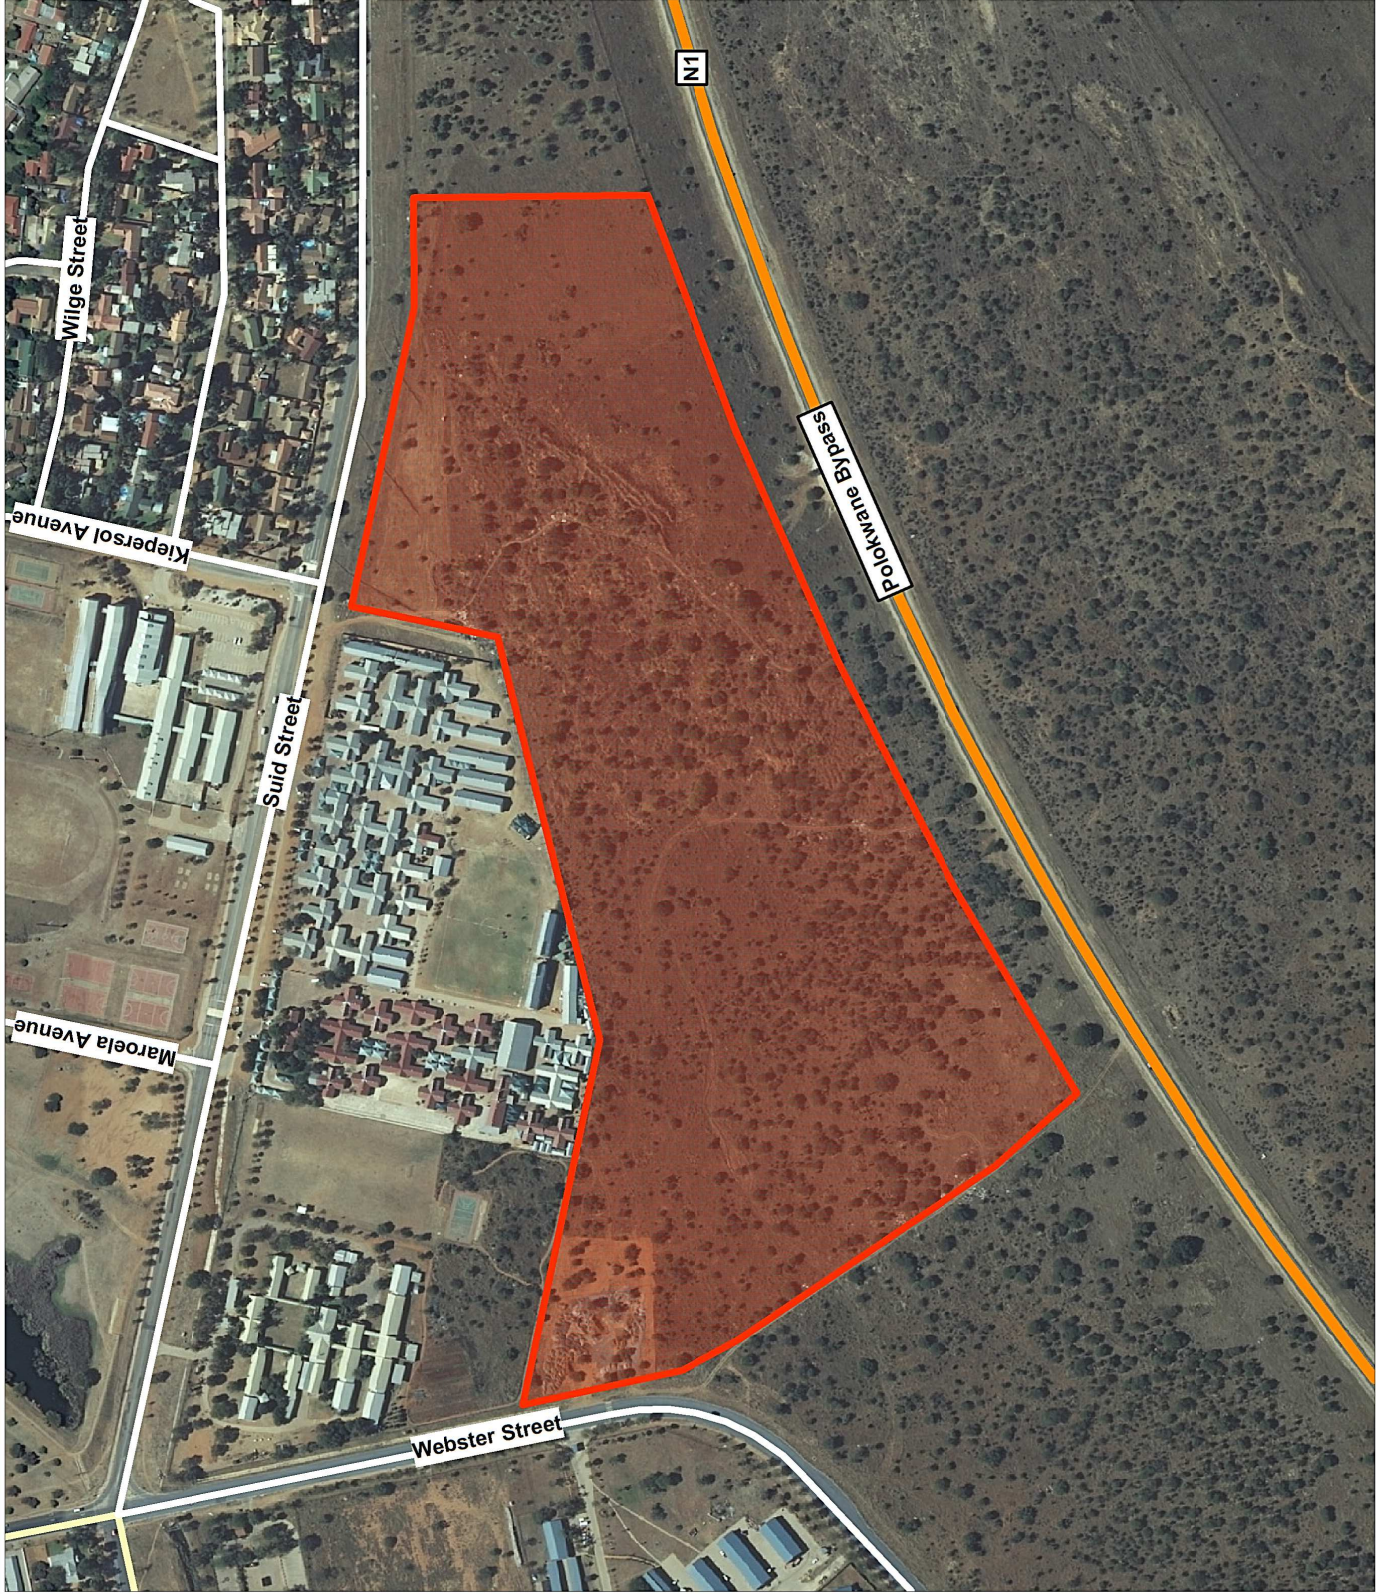

APPENDIX A

LOCALITY AND SENSITIVITY MAPS

Proposed Limpopo Central Hospital

Locality Map

Legend

- Proposed Limpopo Central Hospital
- Site
- Boundary
- Road Network
- National Road
- Tertiary Road
- Residential Road

Proposed Limpopo Central Hospital Cadastral Map

Legend

Cadastral 2017

-  Parent farms
-  Farm portions
-  Erven
-  Parks
-  Limpopo Central Hospital
-  Site Boundary

Scale 1:5000

Proposed Limpopo Central Hospital Sensitivity Map

Legend

Proposed Limpopo Central Hospital

Site Boundary
Sensitive Features

Polokwane Plateau
Bushveld
Vegetation

Other Natural Area
No Natural Remaining

Protected Trees and Plant Species

Heritage Sites Delineated