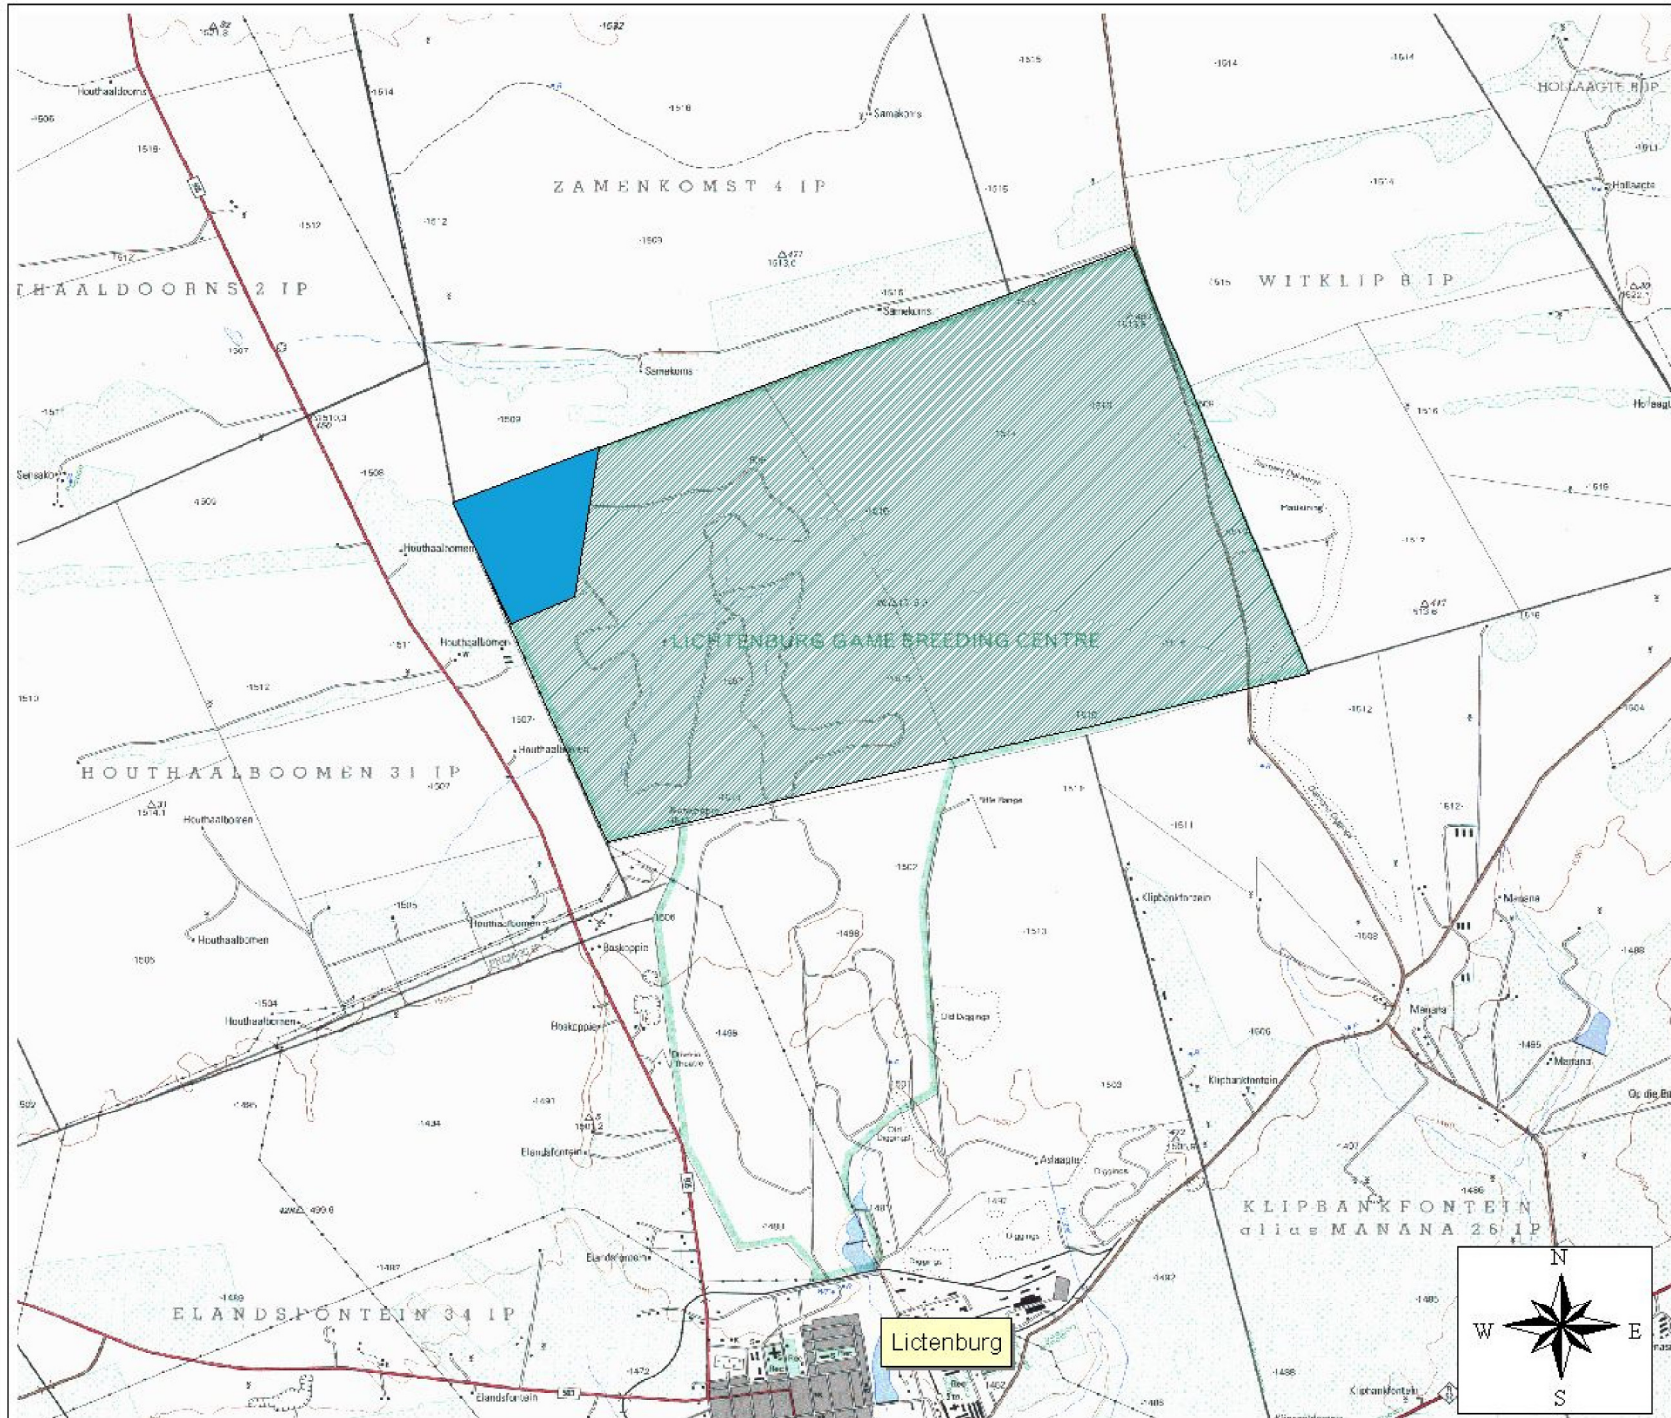

-  Lichtenburg town and Townlands 27 JP
-  Proposed Solar Park

600 0 600 1200 Meters

## Lichtenburg Solar Park