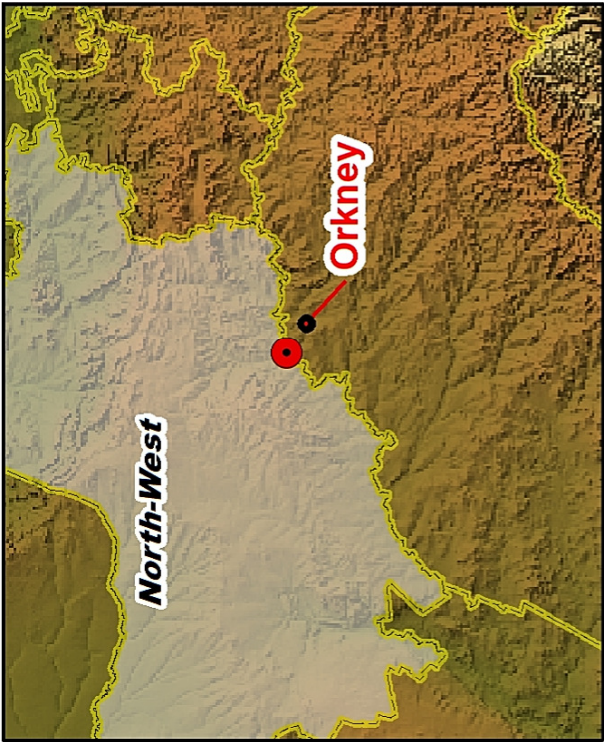

CAPM Orkney Gold Mine - Mining Right Area

26°37'0"E 26°38'0"E 26°39'0"E 26°40'0"E 26°41'0"E 26°42'0"E 26°43'0"E 26°44'0"E 26°45'0"E 26°46'0"E 26°47'0"E

Legend

	Mining Right Authorisation		No.5 Shaft
	Kanana fan - Schoonspruit		No.4 Shaft
	Veld fan		No.3 Shaft
	Satellite office		No.2 Shaft
	Orkney winze		No.1 Shaft
	No.7 Shaft		
	No.6 Shaft		

0 1.5 3 6
Kilometers

1:100,000

Date: 2015/09/02
Coordinate System: WGS 1984
Datum: WGS 1984