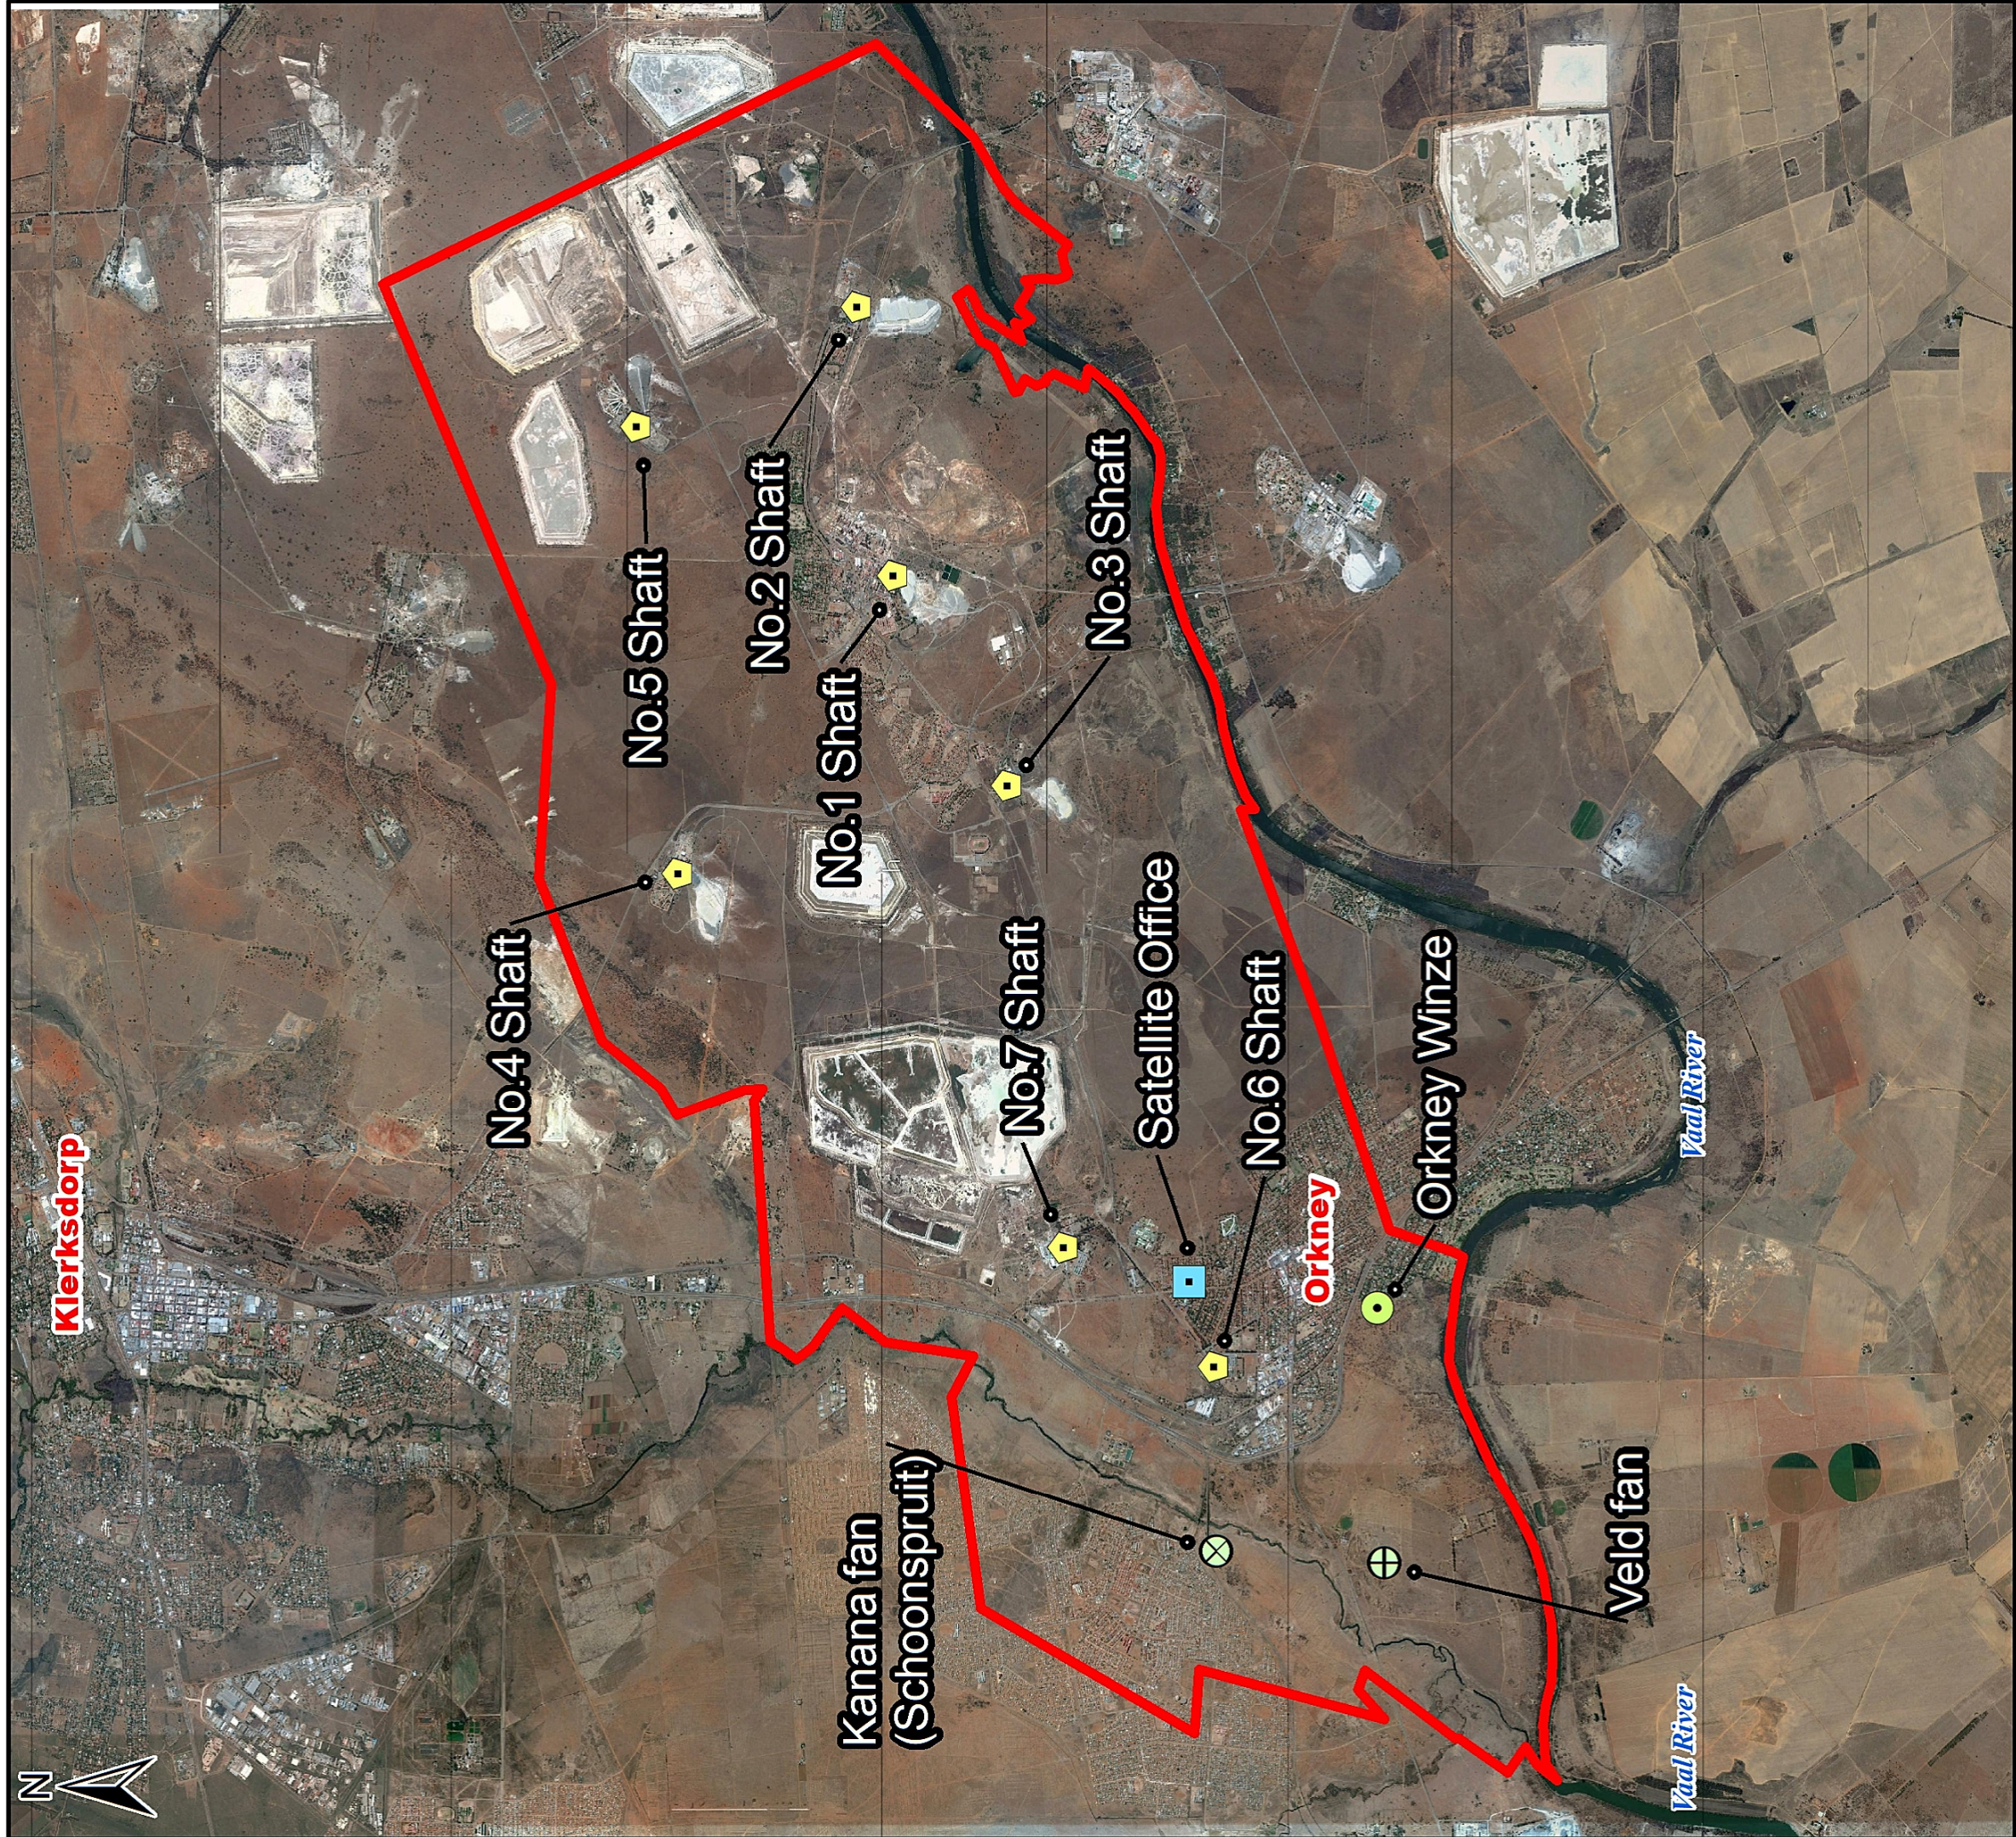

CAPM Orkney Gold Mine - Mining Right Area

26°37'0"E 26°38'0"E 26°39'0"E 26°40'0"E 26°41'0"E 26°42'0"E 26°43'0"E 26°44'0"E 26°45'0"E 26°46'0"E 26°47'0"E

Legend

	Mining Right Authorisation		No.5 Shaft
	Kanana fan - Schoonspruit		No.4 Shaft
	Veld fan		No.3 Shaft
	Satellite office		No.2 Shaft
	Orkney winze		No.1 Shaft
	No.7 Shaft		
	No.6 Shaft		

0 1.5 3 6
Kilometers

1:100,000

Date: 2015/09/02
Coordinate System: WGS 1984
Datum: WGS 1984