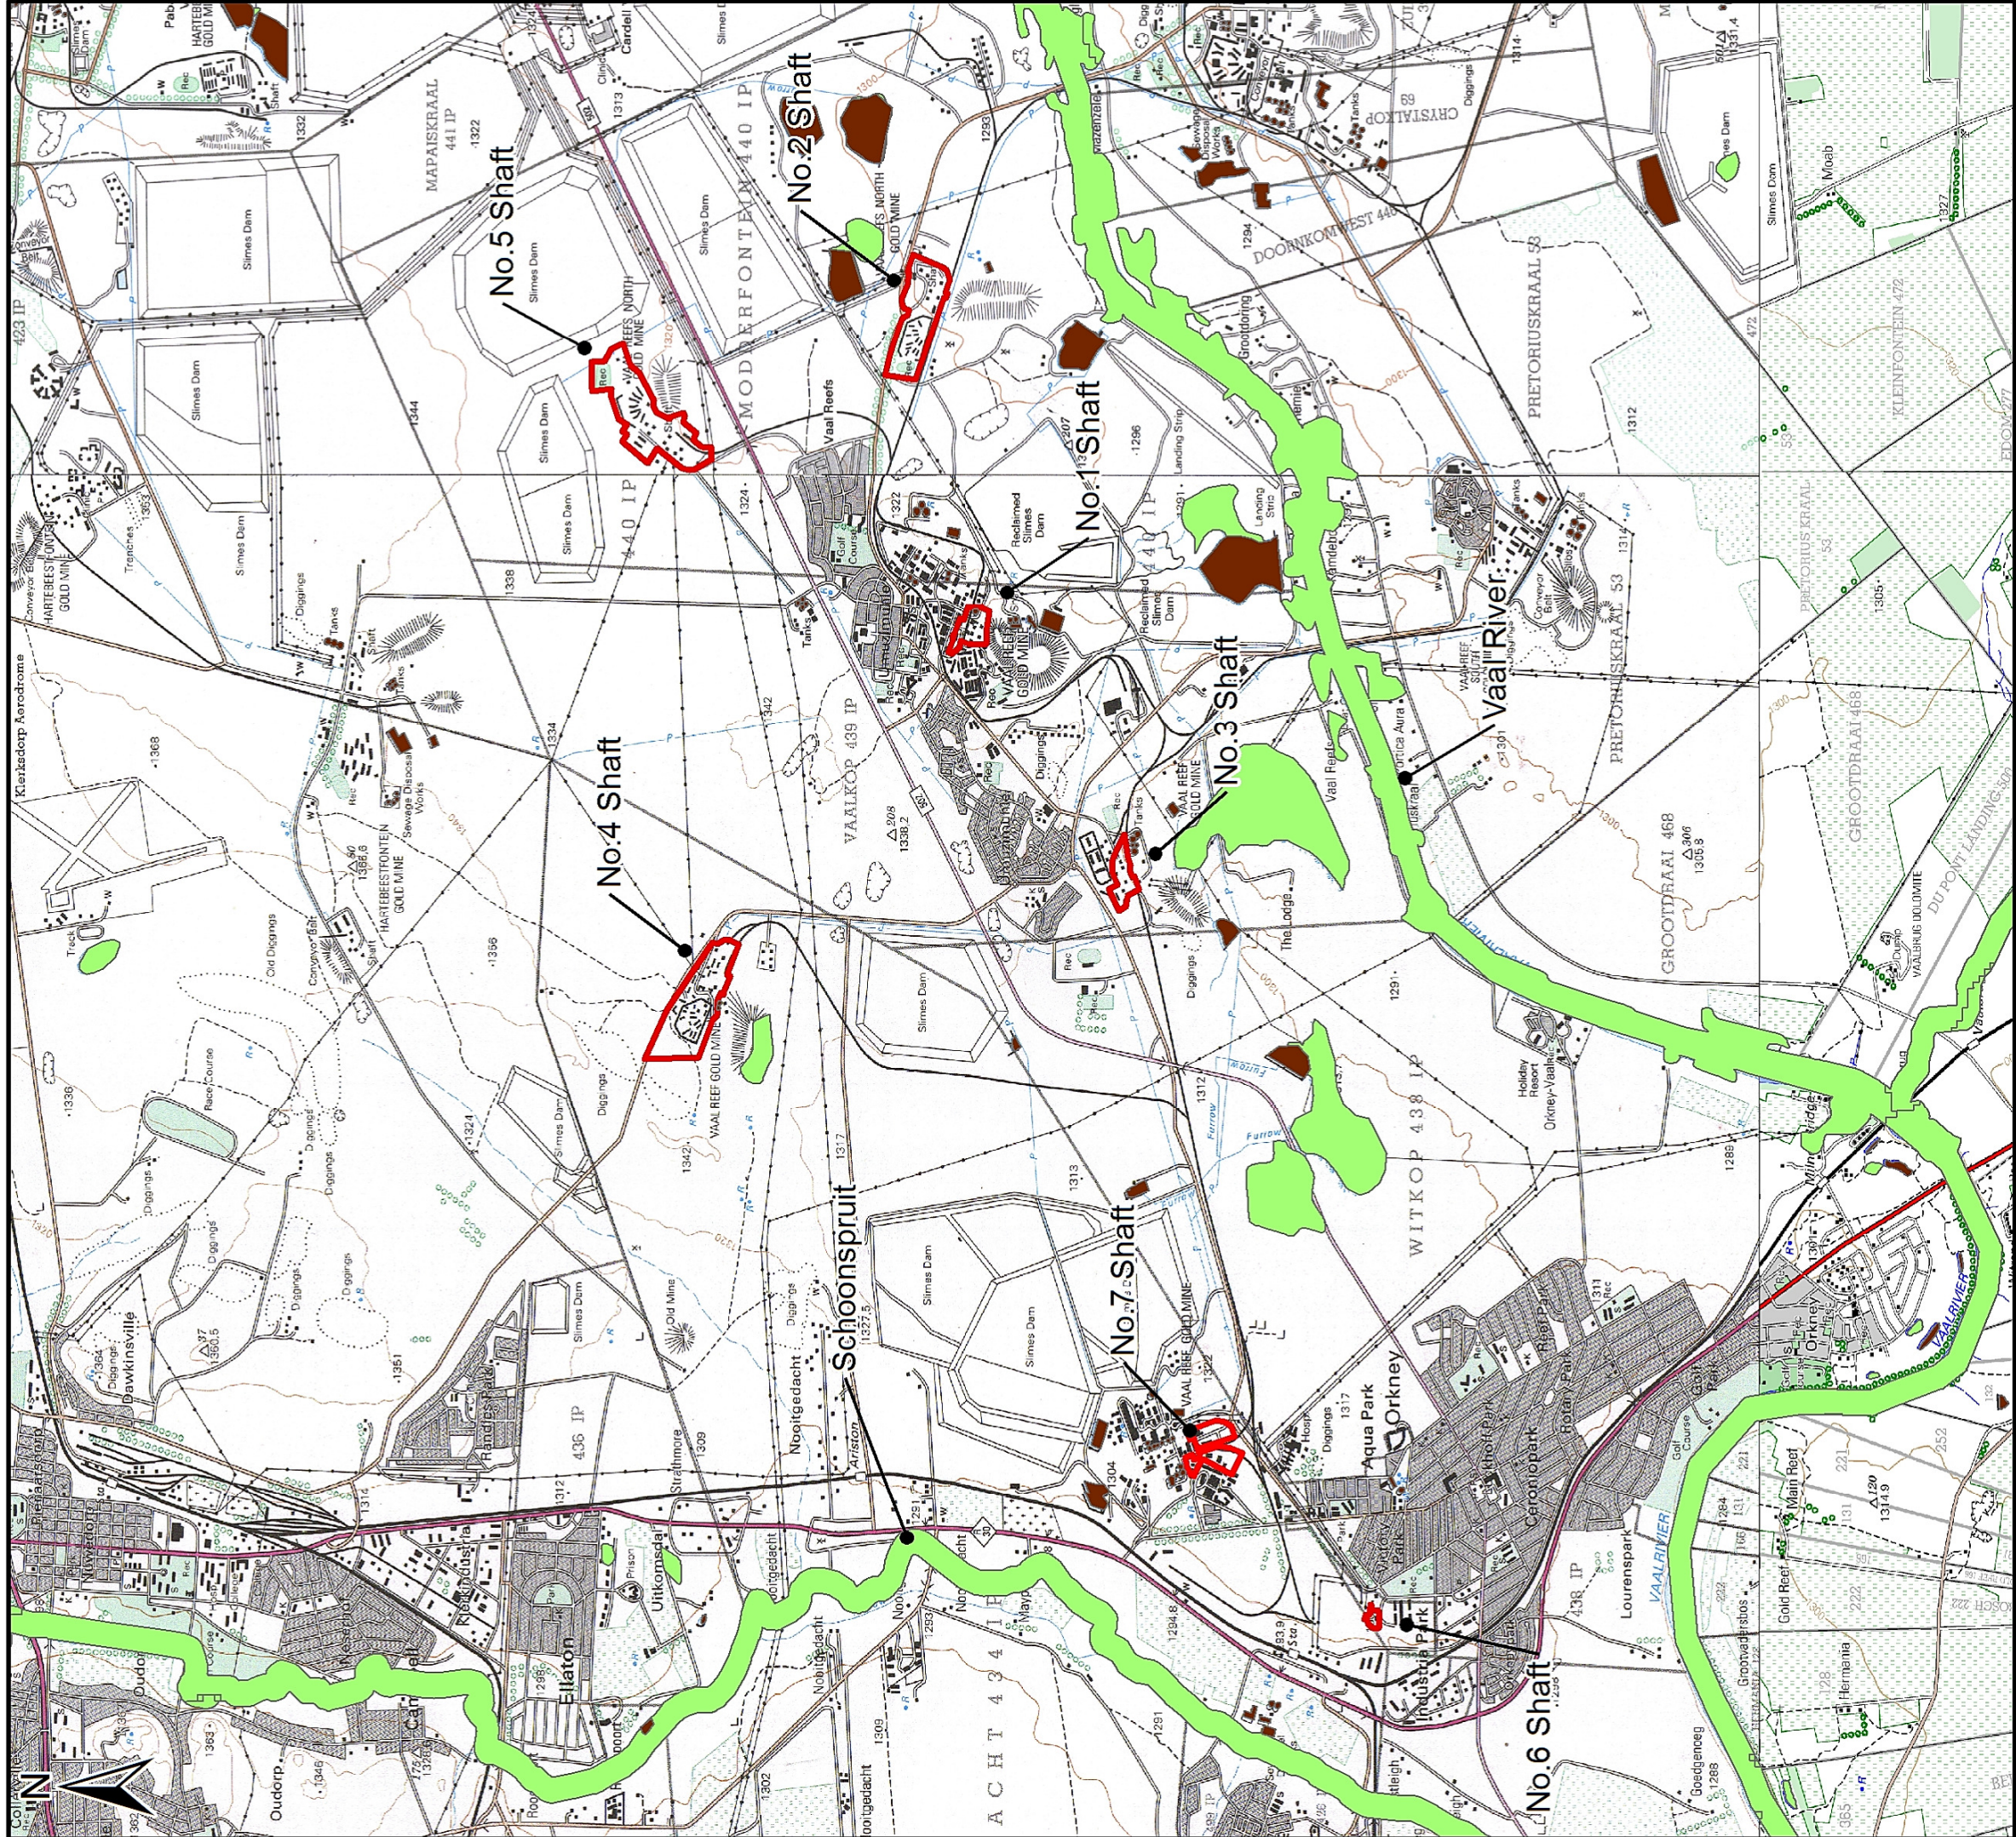

# NFEPA wetlands in relation to the CAPM Orkney Gold Mine

**Legend**

- CAPM operations
- NFEPA Wetlands
  - Artificial
  - Natural
  - Estuaries

1:80,000

Date: 2015/03/14  
 Coordinate System:  
 WGS 1984  
 Datum: WGS 1984