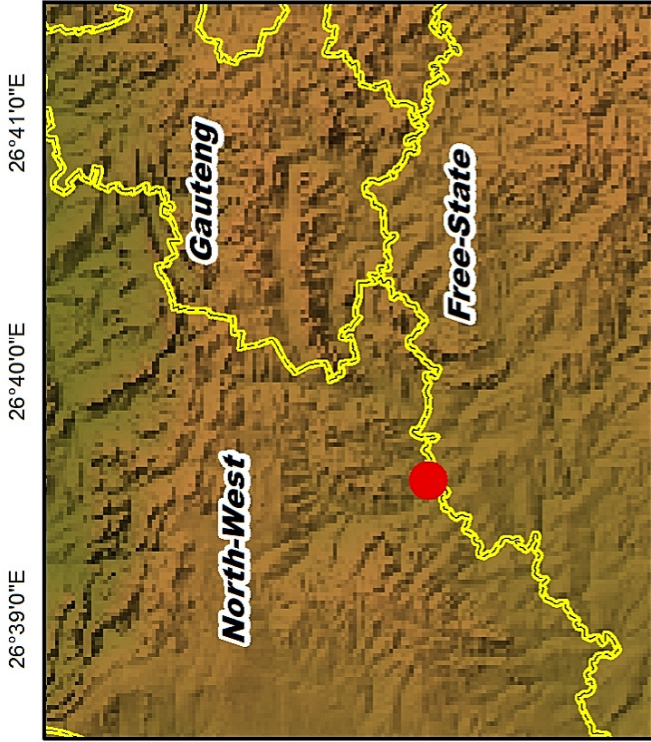

# Locality of the CAPM Orkney Gold Mine in relation to the nearest towns

Date: 2015/03/14  
Coordinate System:  
WGS 1984  
Datum: WGS 1984