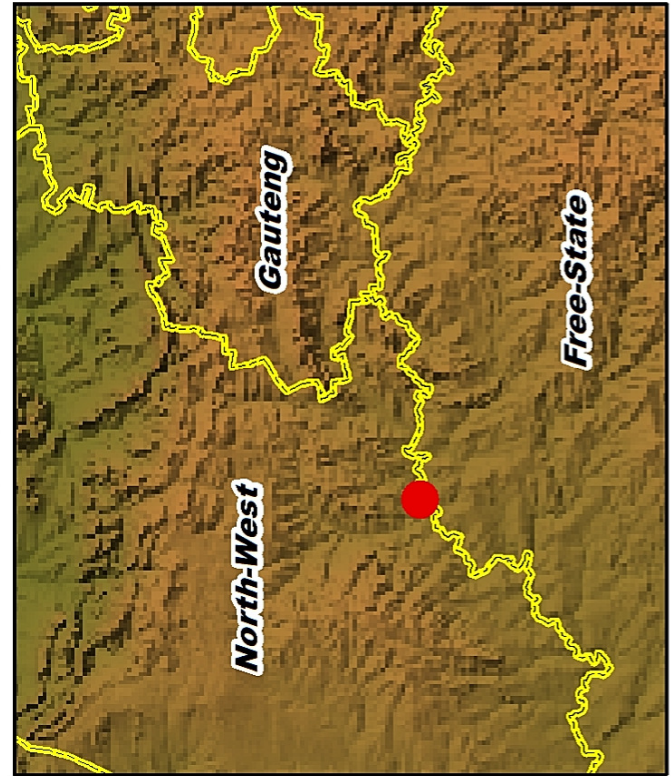

CAPM Orkney Gold Mine - Environmental sensitivity map

Legend	
	Satellite offices
	Recreation club
	CAPM operations
NFEPA Wetland	
	Channelled valley-bottom wetland
	Depression
	Flat
	Floodplain wetland
	Seep
	Unchannelled valley-bottom wetland
	Valleyhead seep
Vegetation	
	Vaal Reefs Dolomite Sinkhole Woodland
	Vaal-Vet Sandy Grassland
Ecological Sensitivity	
	Negligible
	Low
	Medium-Low
	High

1:85,000

Date: 2015/03/14
Coordinate System:
WGS 1984
Datum: WGS 1984