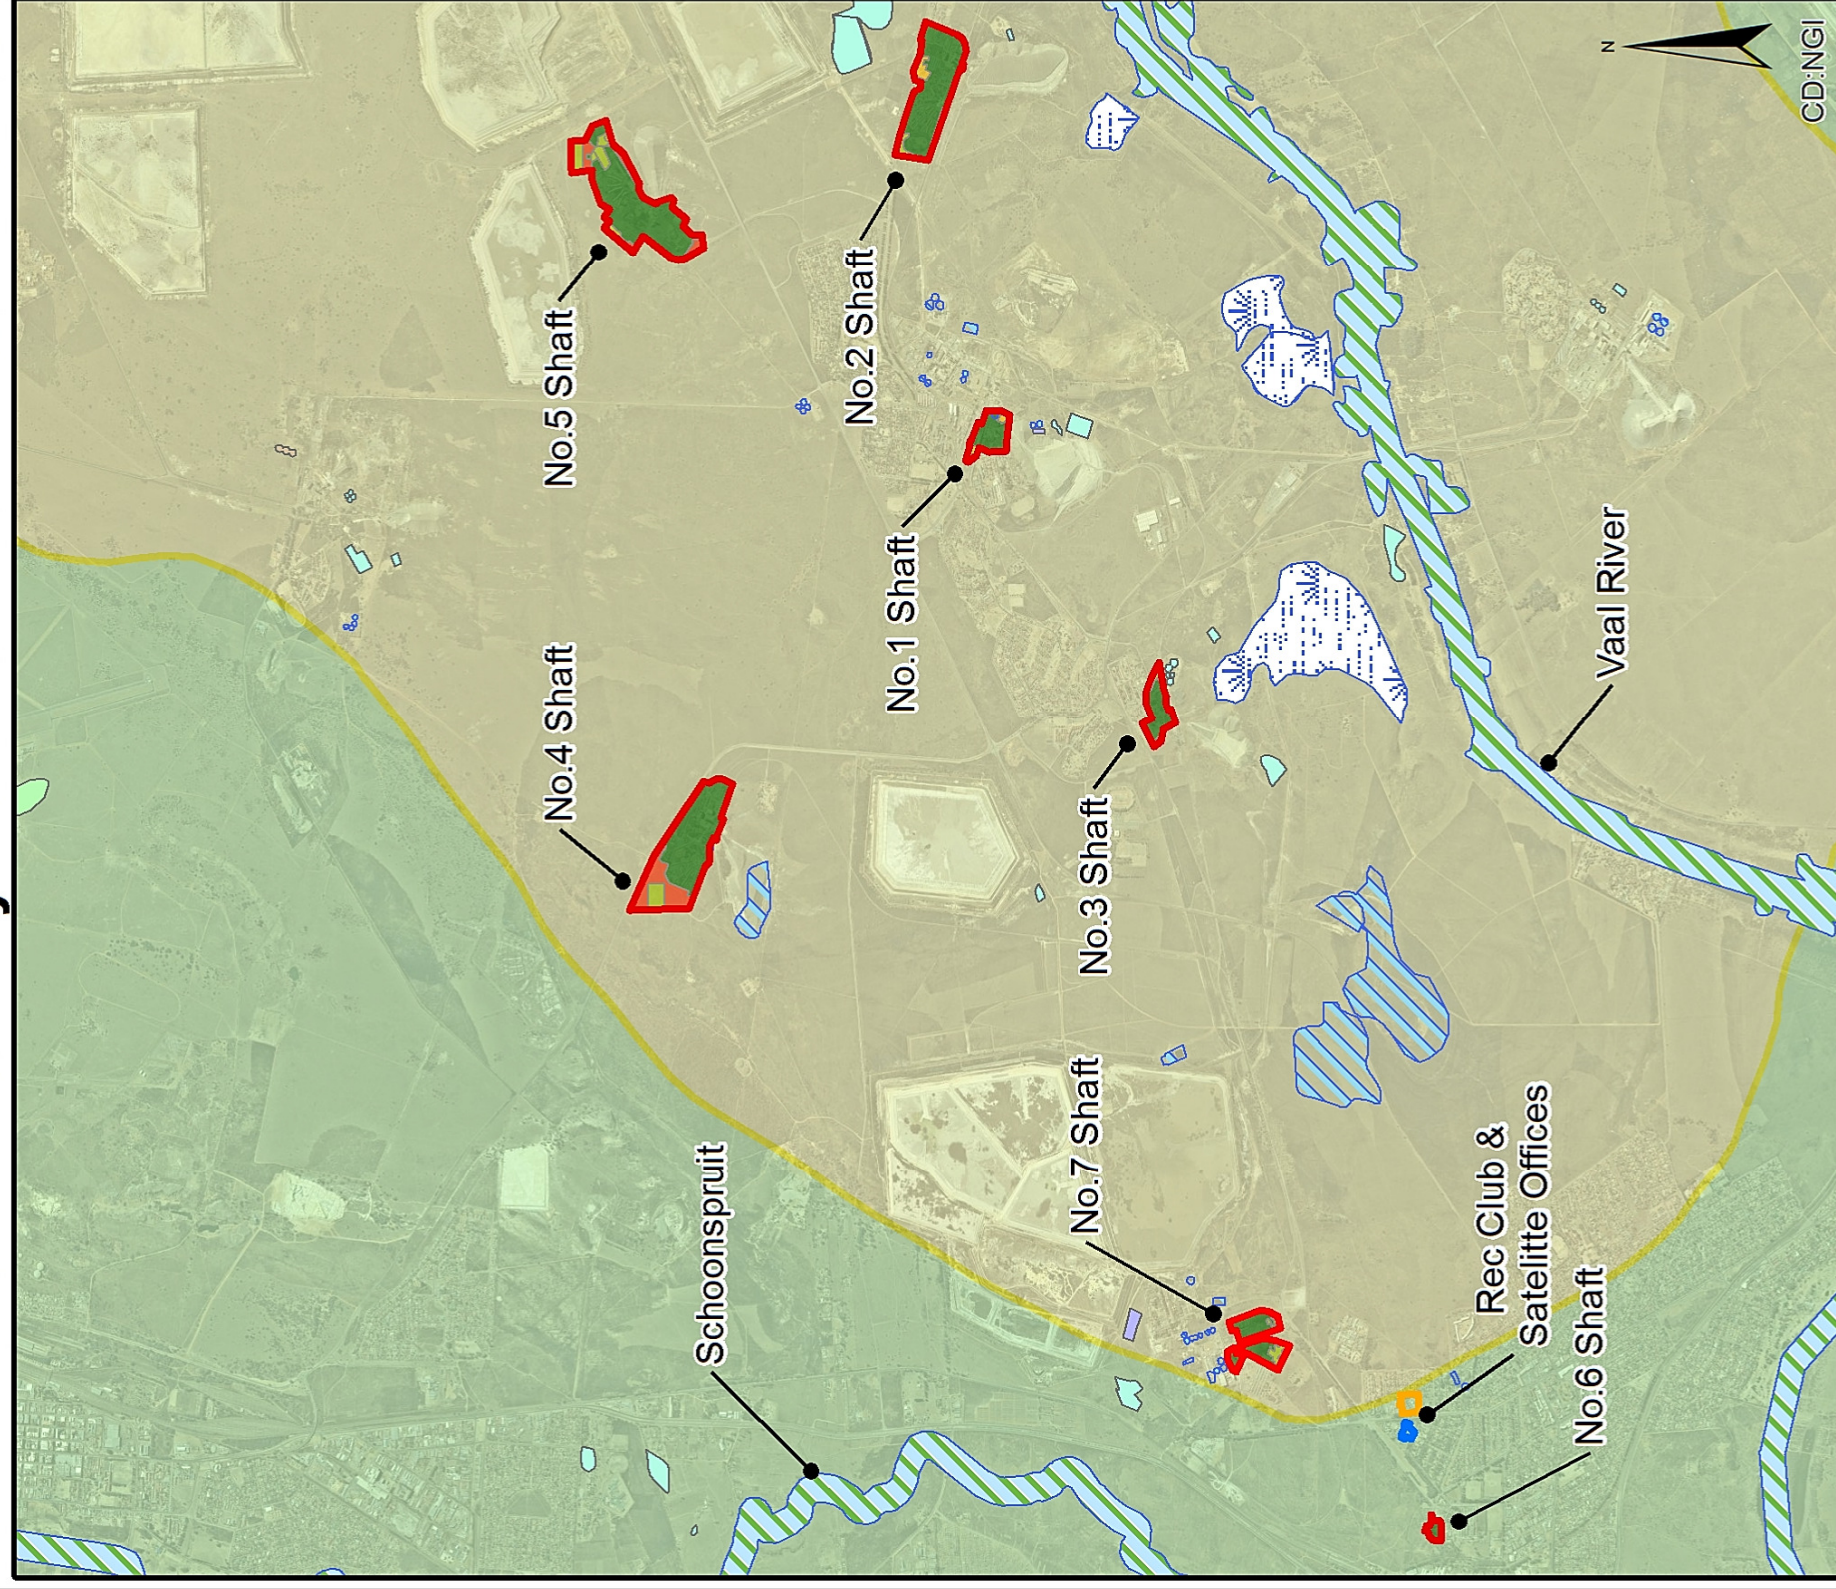

CAPM Orkney Gold Mine - Environmental sensitivity map

Legend	
	Satellite offices
	Recreation club
	CAPM operations
NFEPA Wetland	
	Channelled valley-bottom wetland
	Depression
	Flat
	Floodplain wetland
	Seep
	Unchannelled valley-bottom wetland
	Valleyhead seep
Vegetation	
	Vaal Reefs Dolomite Sinkhole Woodland
	Vaal-Vet Sandy Grassland
Ecological Sensitivity	
	Negligible
	Low
	Medium-Low
	High

1:85,000

Date: 2015/03/14
Coordinate System:
WGS 1984
Datum: WGS 1984