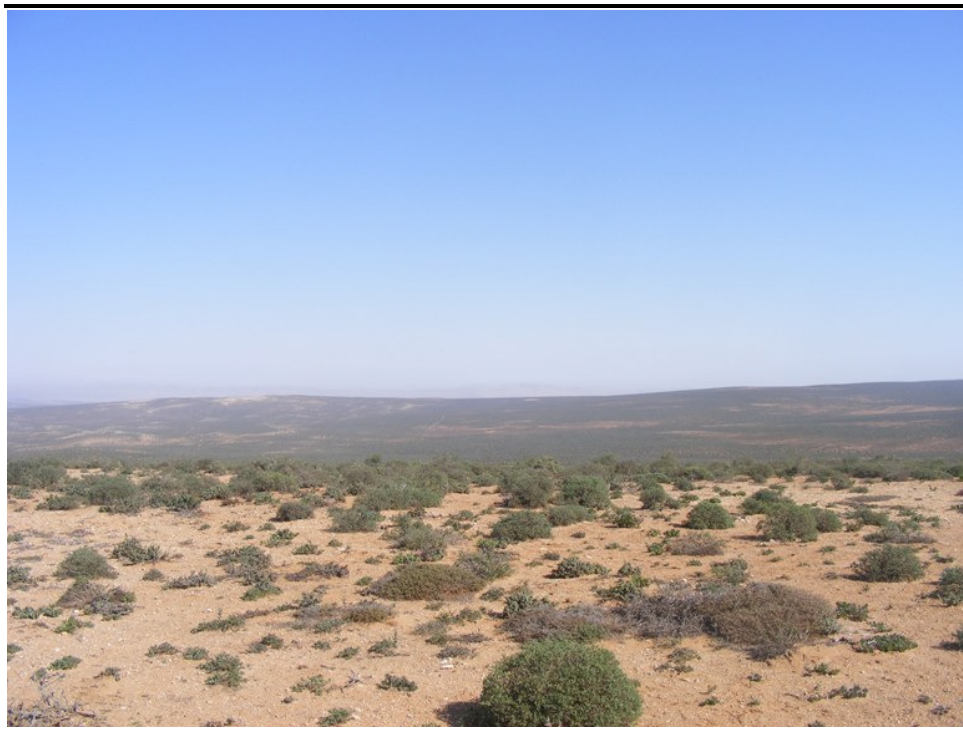

Annex B

Site Photolog

Figure B.1 Typical Habitat at the Site (Looking Northeast from the Centre of the Site)

Figure B.2 Typical Habitat at the Site (Looking South from the Centre of the Site)

Figure B.3 Existing Site Access Track and Surrounding Vegetation

Figure B.4 Arial View of the General Environment near Alexander Bay (Looking Southwest)

Figure B.5 Bare Ground and Sparse Vegetation at the Site